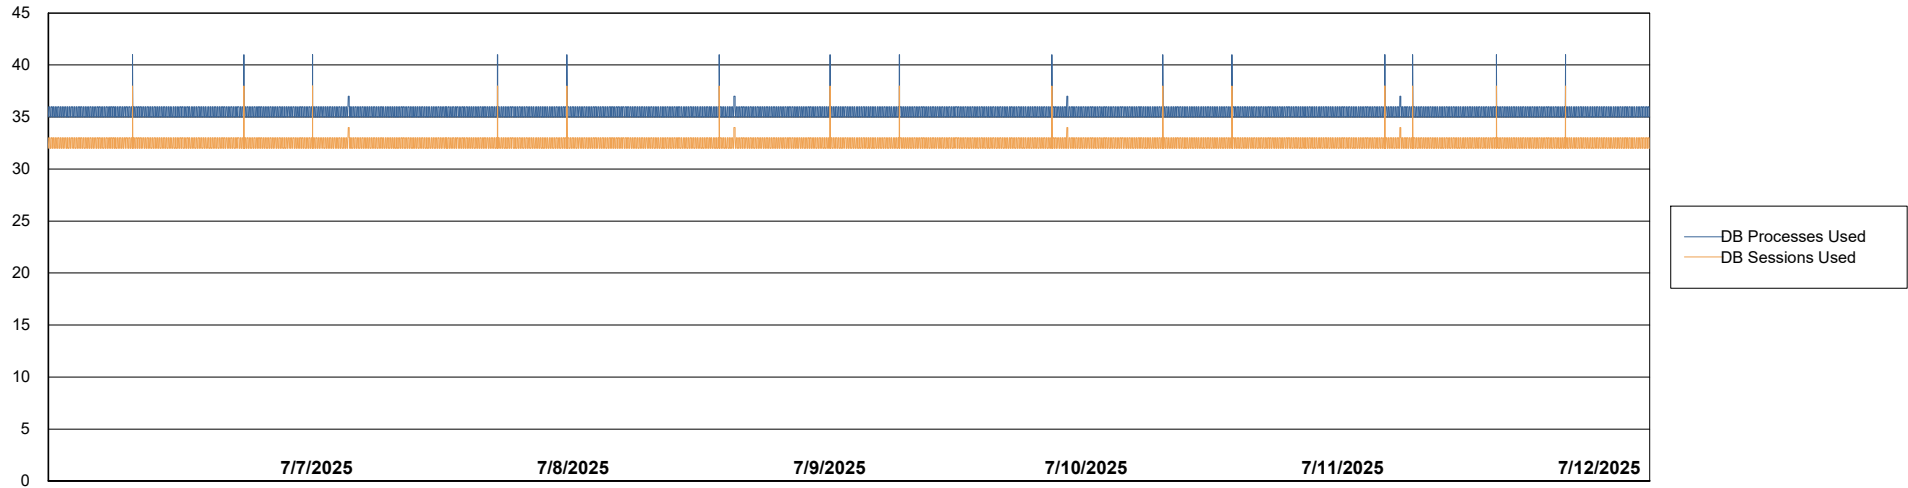

Database Performance ECL_PRD_ECLABS-TEST_HSBABS1

DB Processes Max 1,000