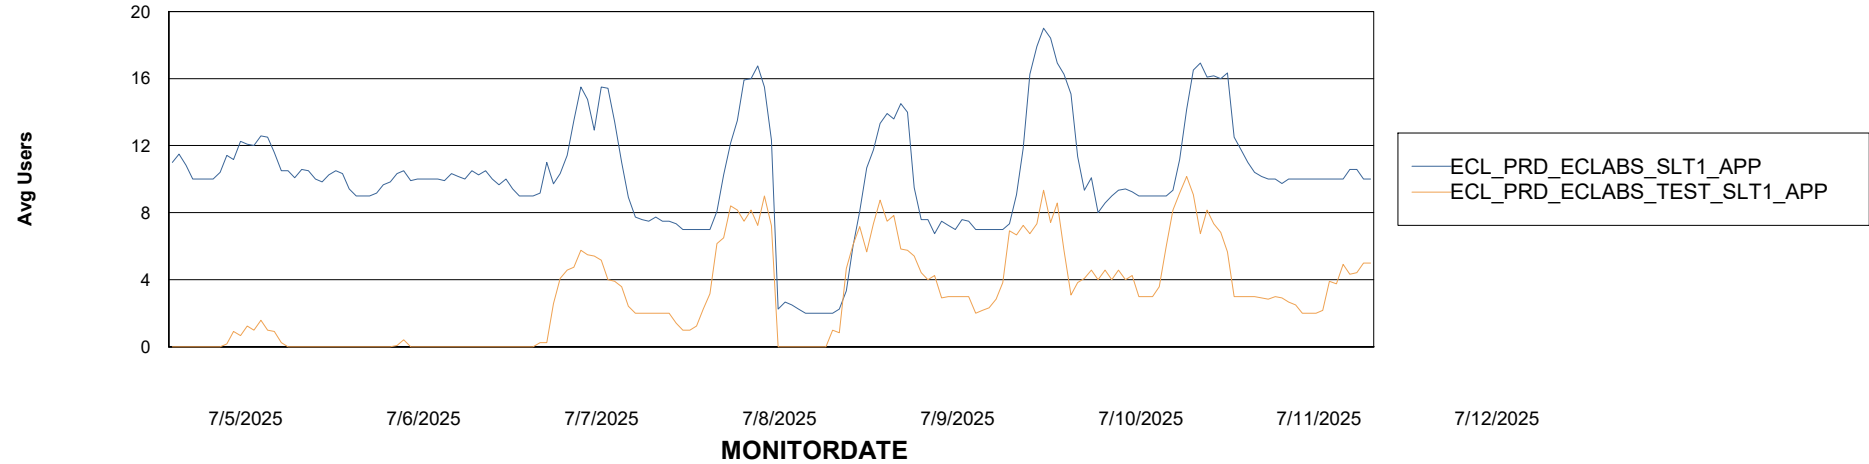

Avg users per day per ABS server