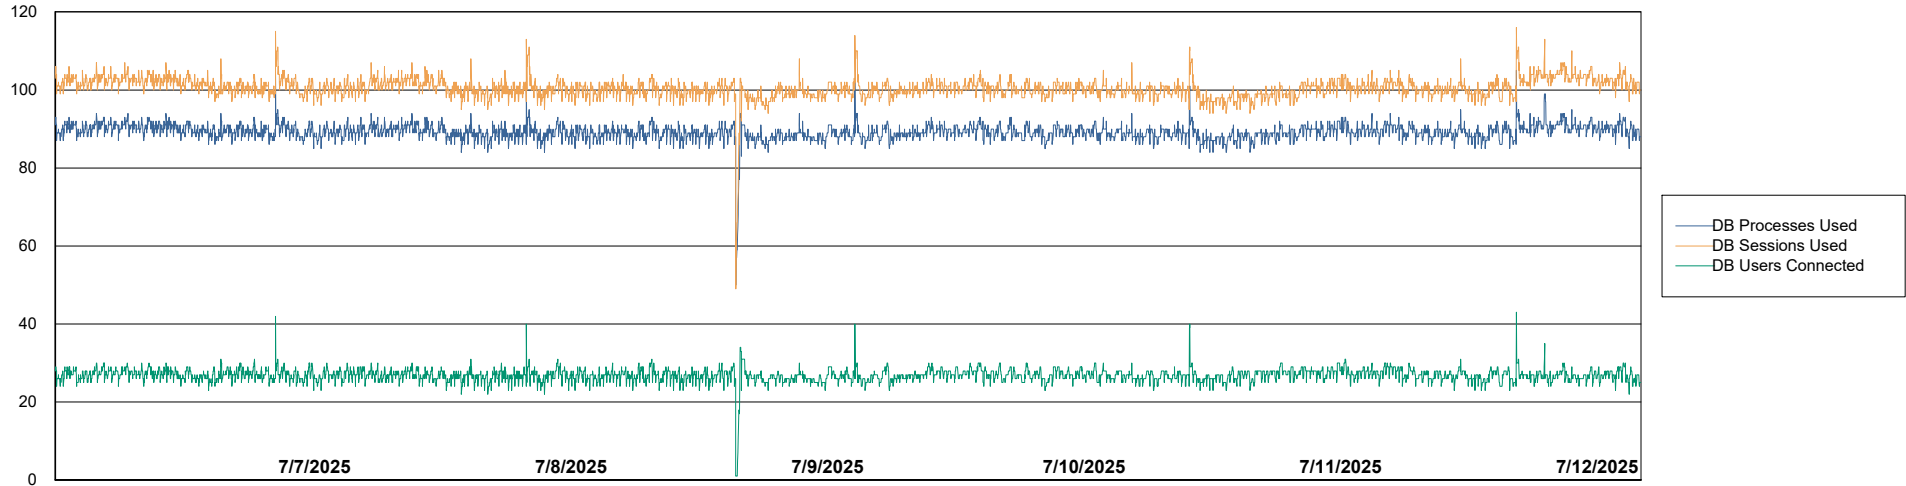

Weekly SLA Customer Report

Customer ECL_Production
Database ID 156

Database Performance ECL_PRD_ECLABS_ABS1

Weekly SLA Customer Report

Customer ECL_Production
Database ID 156

Database Performance ECL_PRD_ECL-ABS-BI_ABS1