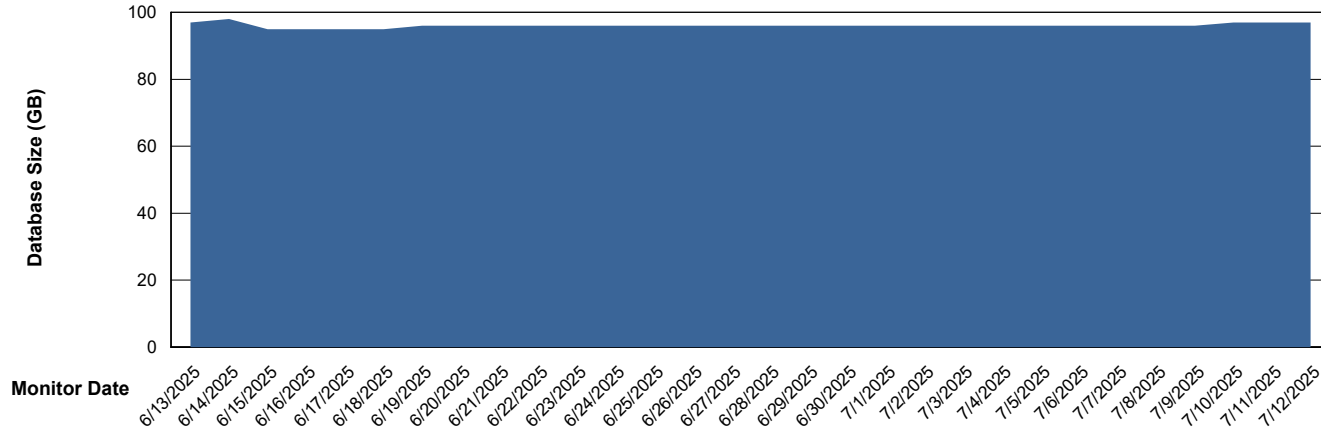

Weekly SLA Customer Report

Customer ECL_Production
Database ID 156

Database Performance ECL_PRD_ECLABS-TEST_HSBABS1

DB Processes Max 1,000

Weekly SLA Customer Report

Customer ECL_Production
Database ID 156

DATABASE SIZE ECL_PRD_ECLABS_ABS1

Database growth over last month

DATABASE SIZE ECL_PRD_ECL-ABS-BI_ABS1

Database growth over last month

Weekly SLA Customer Report

Customer ECL_Production
 Database ID 156

Database Tablespace ECL_PRD_ECLABS_ABS1