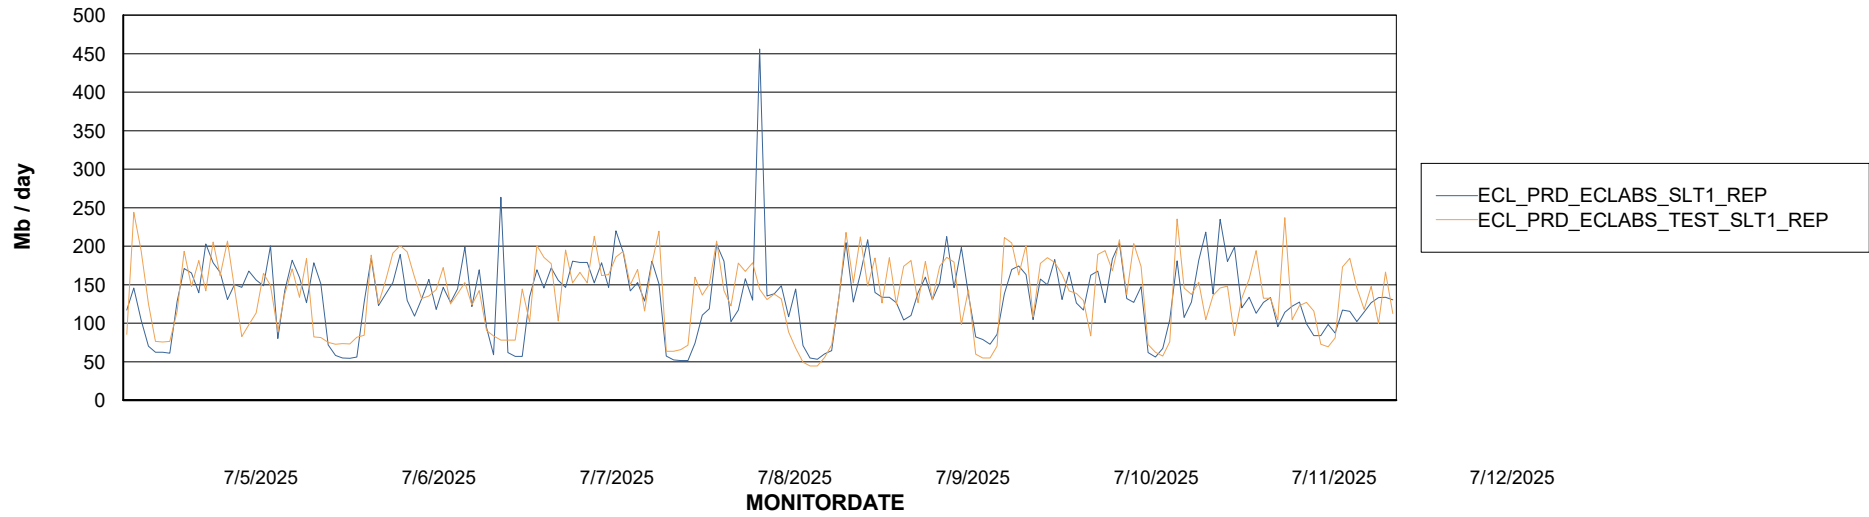

Avg memory used per ABS Server Service

Avg users per day per ABS server

Weekly SLA Customer Report

Customer ECL_Production
Database ID 156

ABSSolute Application ReportServer Services

Avg memory used per ReportServer Service