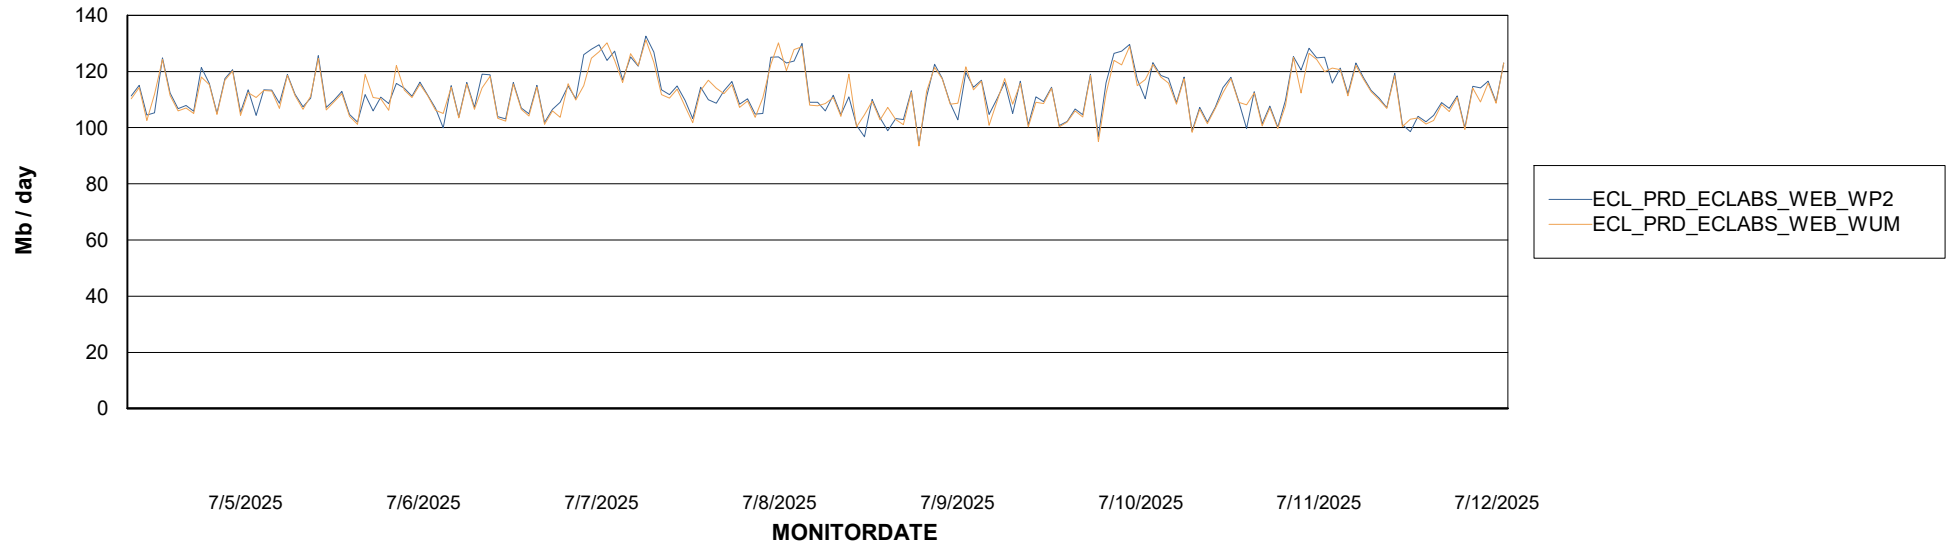

ABSSolute Web Component Services

Avg memory used per ABS Web component