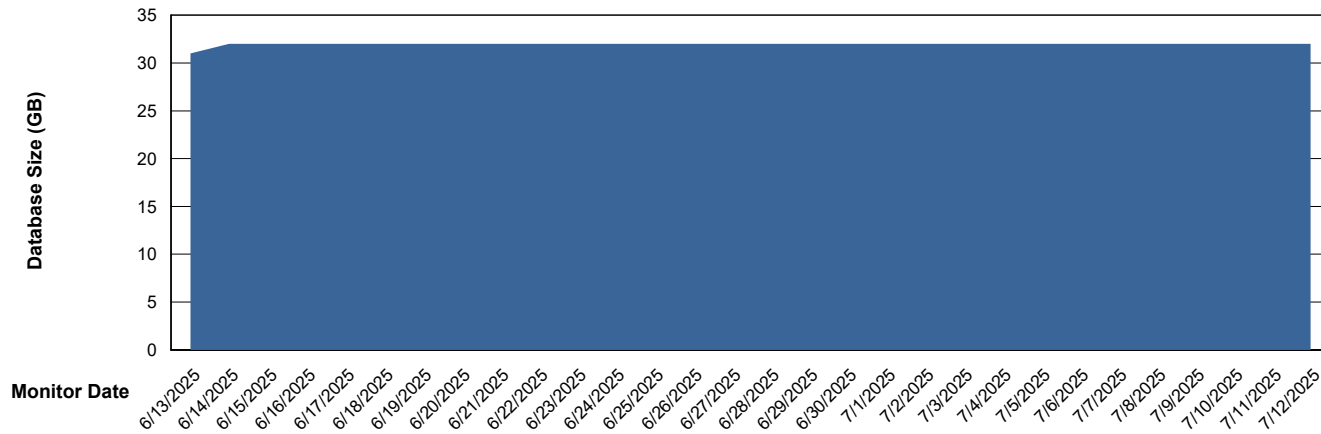

Weekly SLA Customer Report

Customer ECL_Production
Database ID 156

Database Performance ECL_PRD_ECLABS-TEST_HSBABS1

DB Processes Max 1,000

Weekly SLA Customer Report

Customer ECL_Production
Database ID 156

DATABASE SIZE ECL_PRD_ECLABS_ABS1

Database growth over last month

DATABASE SIZE ECL_PRD_ECL-ABS-BI_ABS1

Database growth over last month

Weekly SLA Customer Report

Customer ECL_Production
 Database ID 156

Database Tablespace ECL_PRD_ECLABS_ABS1