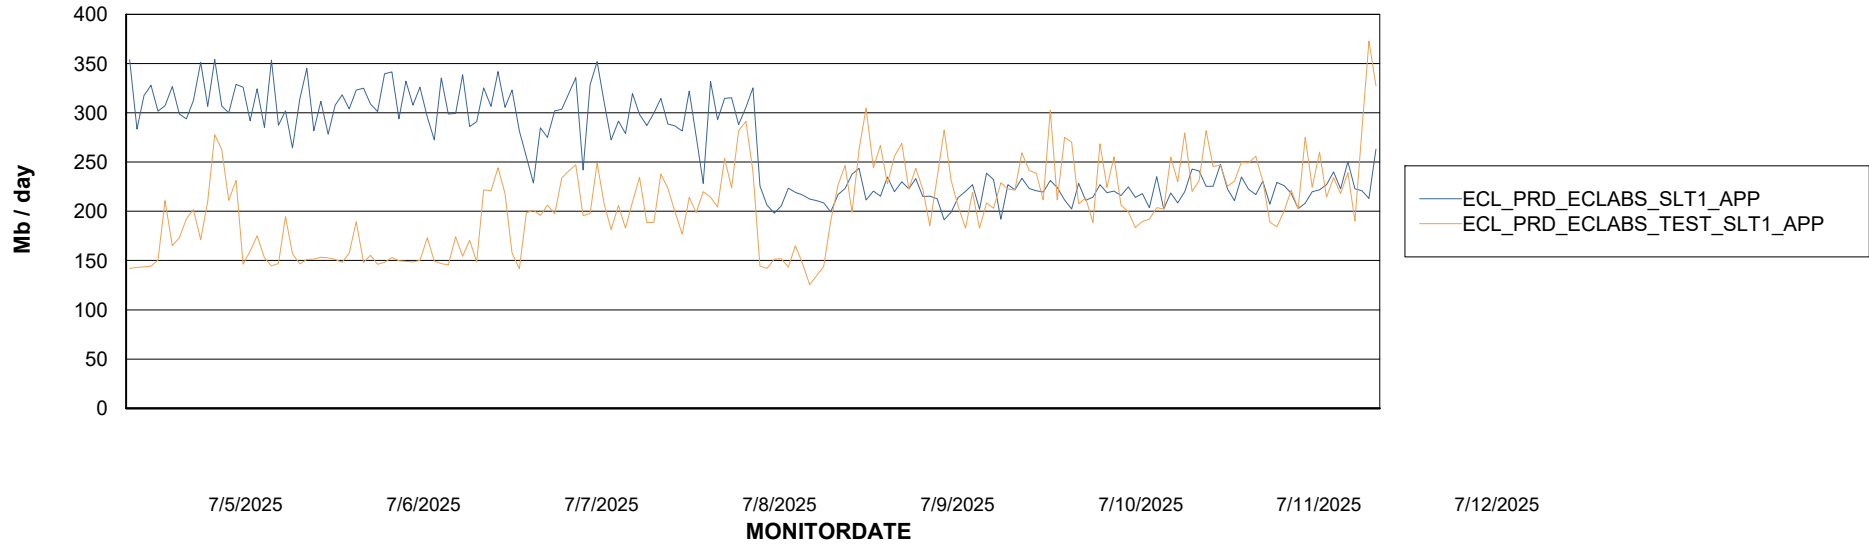

ABSSolute Application Server Services

Avg memory used per ABS Server Service