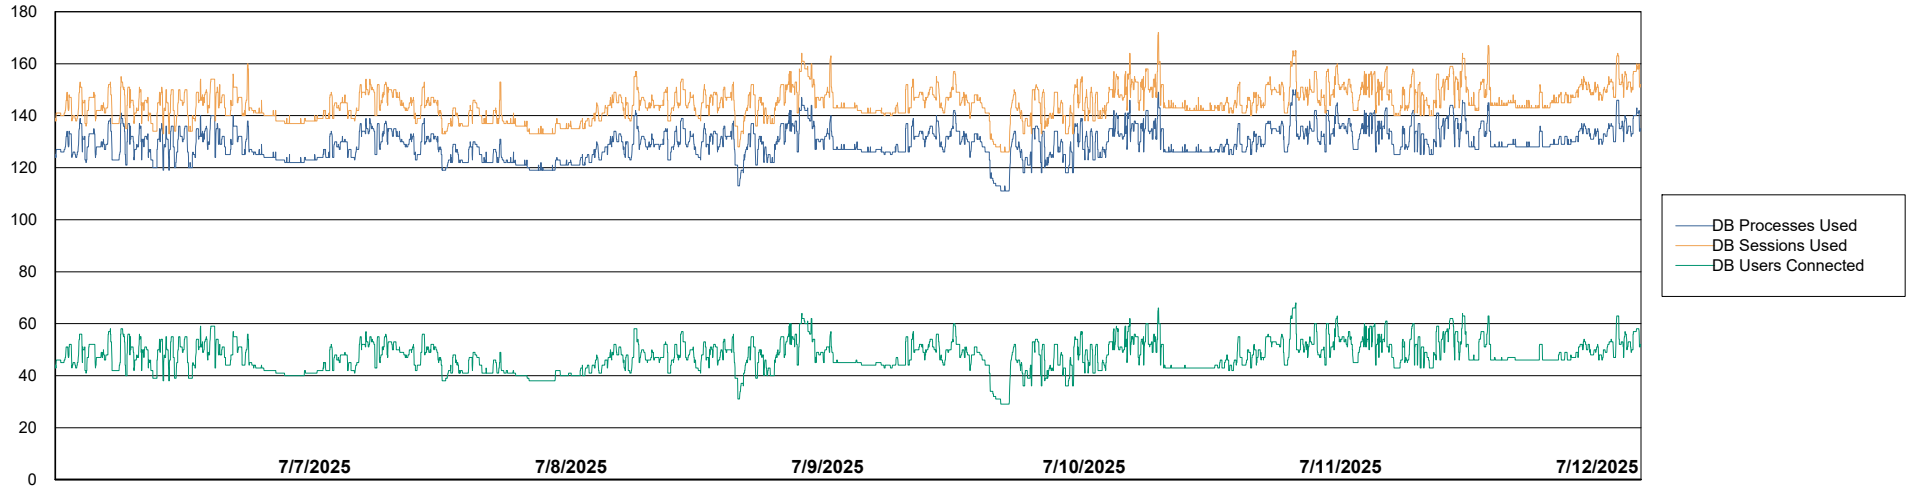

Weekly SLA Customer Report

Customer ECL_Production
Database ID 156

Database Performance ECL_PRD_ECLABS_ABS1

Weekly SLA Customer Report

Customer ECL_Production
Database ID 156

Database Performance ECL_PRD_ECL-ABS-BI_ABS1