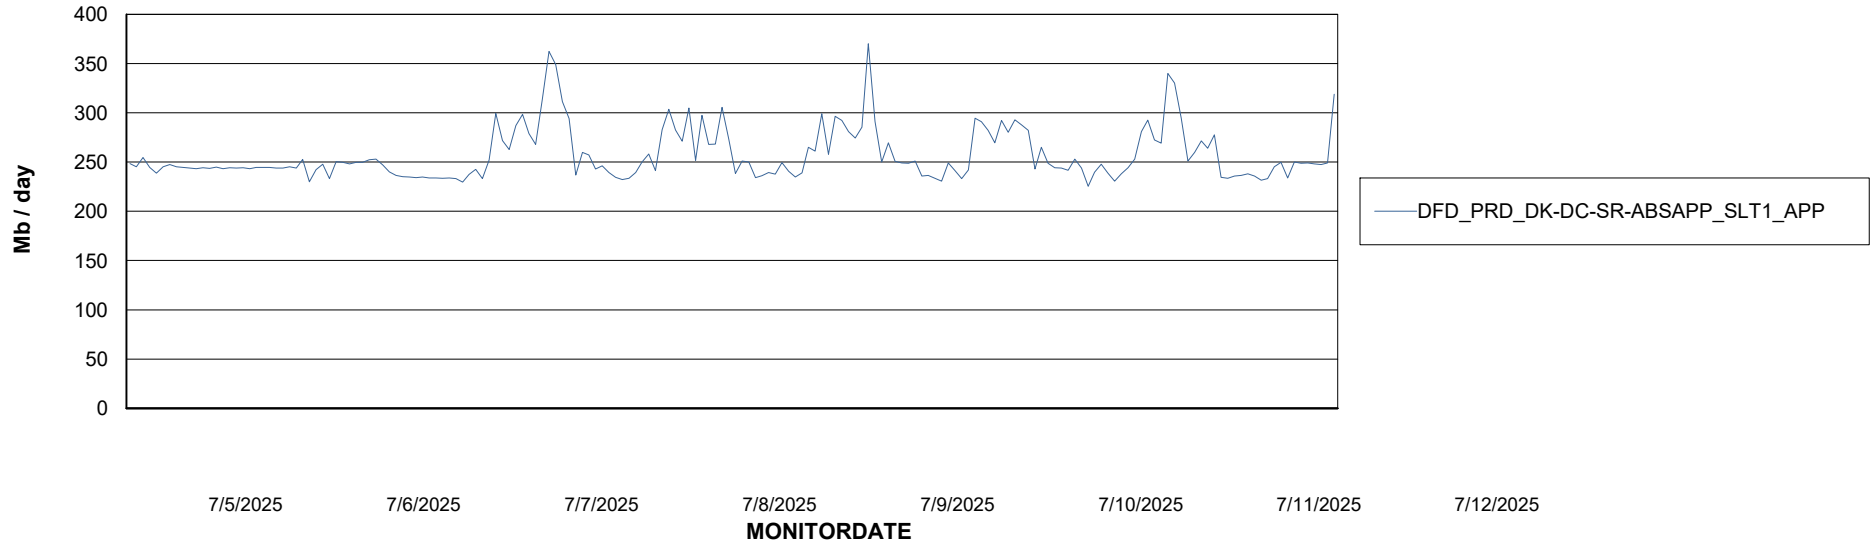

ABSSolute Application Server Services

Avg memory used per ABS Server Service