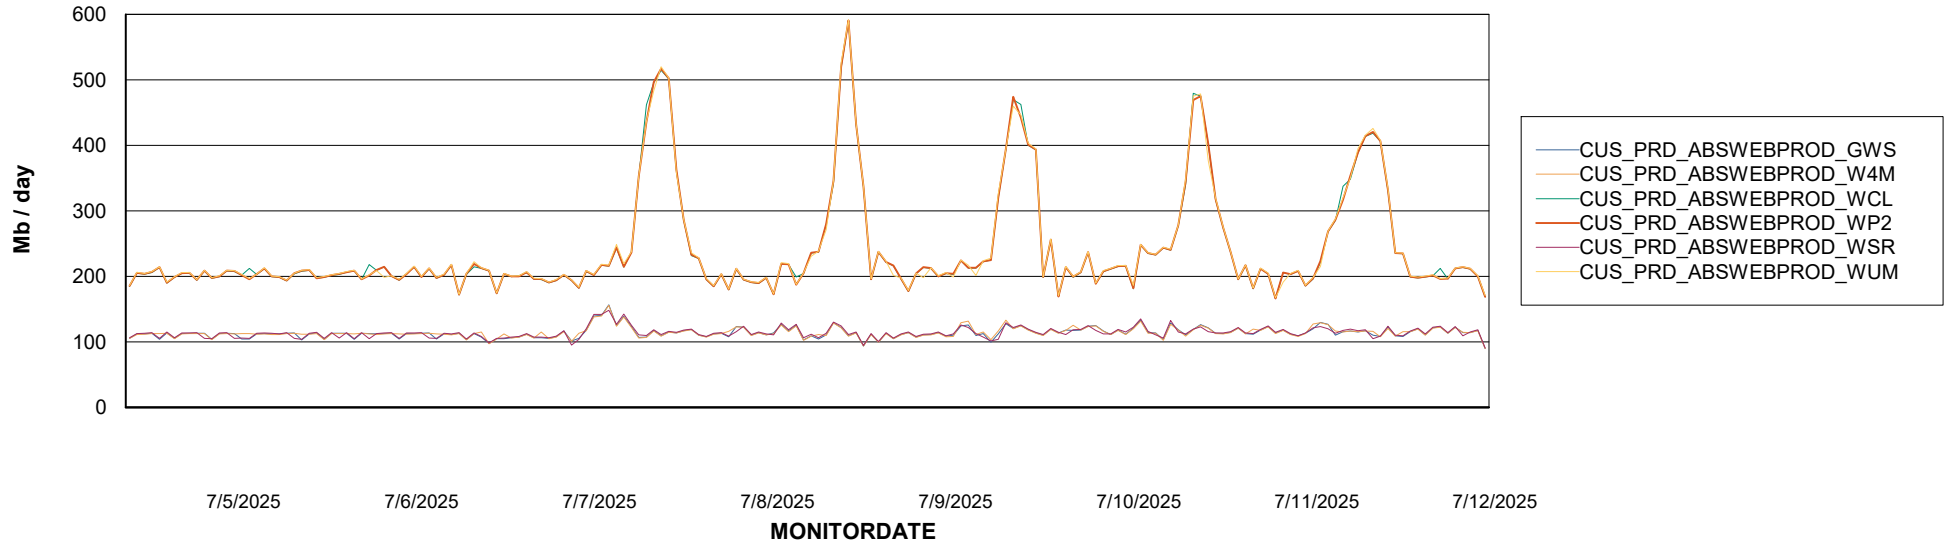

ABSSolute Web Component Services

Avg memory used per ABS Web component