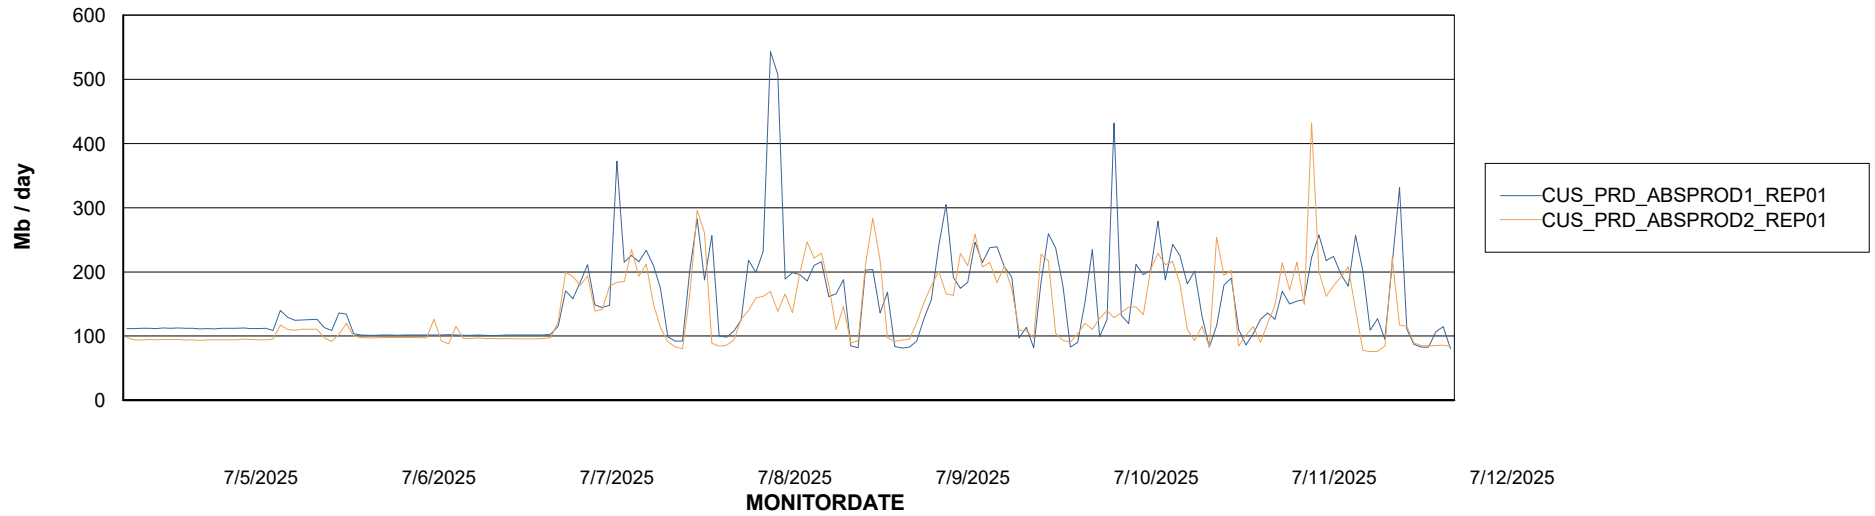

ABSSolute Application ReportServer Services

Avg memory used per ReportServer Service