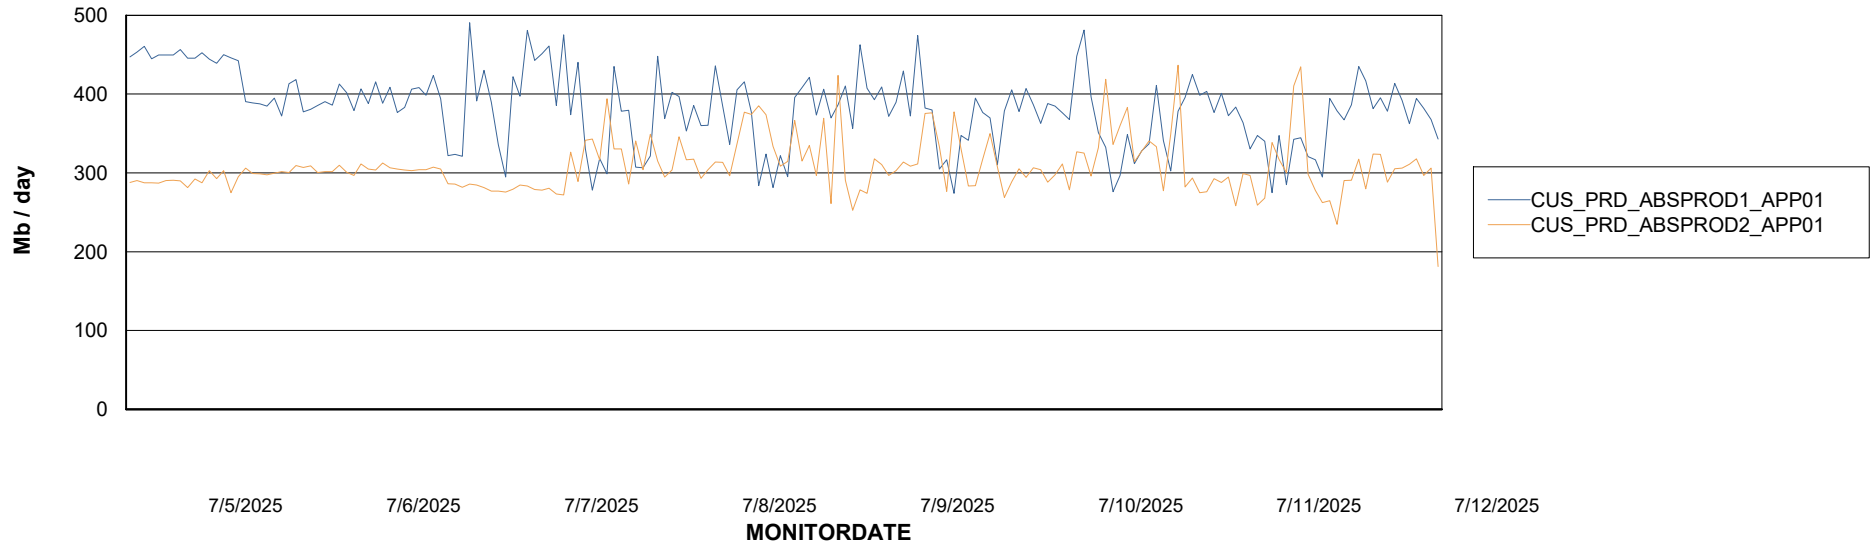

ABSSolute Application Server Services

Avg memory used per ABS Server Service