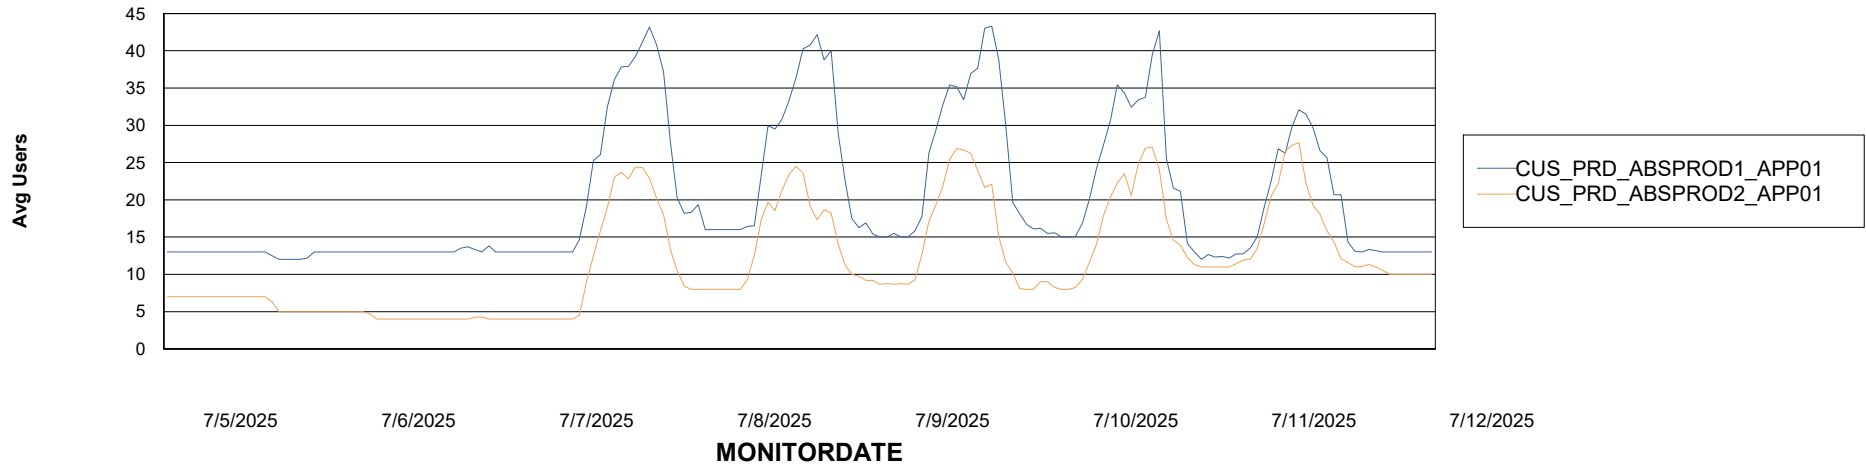

Avg users per day per ABS server