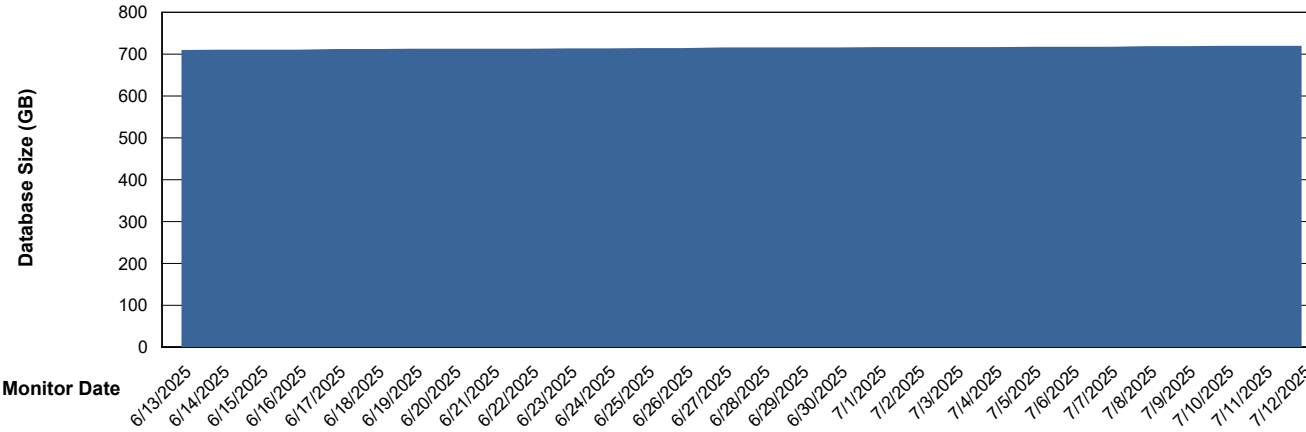

Database growth over last month

Database Tablespace CUS_PRD_ABSDB1_ABS1

Date	Tablespace Name	Filesize (Gb)	Usedsize (Gb)	Percentage free
7/12/2025	ABSDATA	316	262	17
	INDX	528	442	16
7/11/2025	ABSDATA	316	262	17
	INDX	528	442	16
7/10/2025	ABSDATA	316	262	17
	INDX	528	442	16
7/9/2025	ABSDATA	316	262	17
	INDX	528	441	16
7/8/2025	ABSDATA	316	262	17
	INDX	528	441	17
7/7/2025	ABSDATA	316	262	17
	INDX	528	441	17
7/6/2025	ABSDATA	316	261	17
	INDX	528	440	17