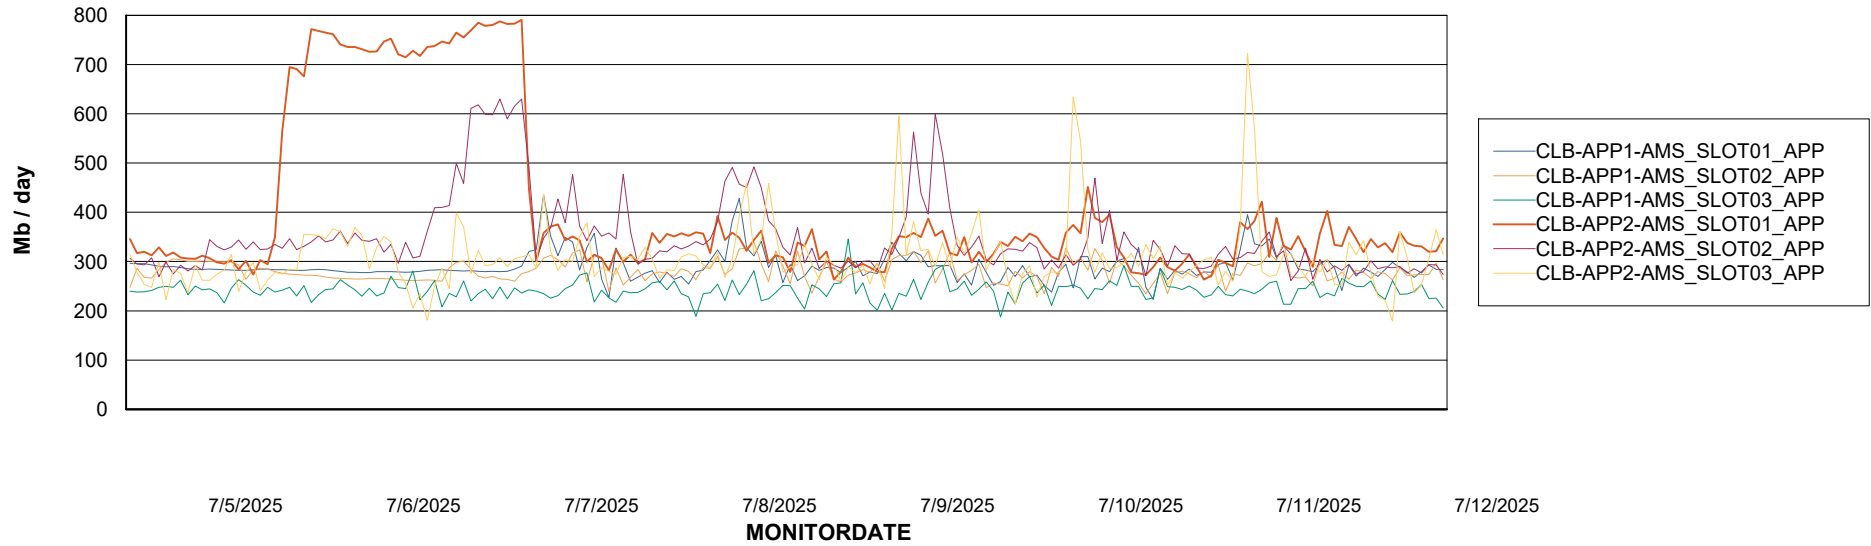

ABSSolute Application Server Services

Avg memory used per ABS Server Service