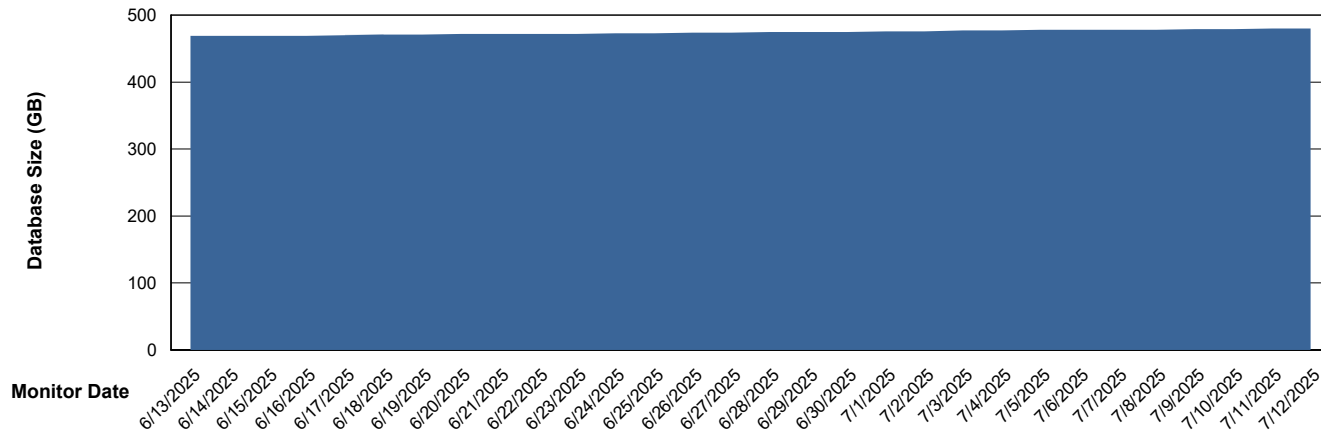

Customer CLB OCI AMS Production
Database ID 196

DATABASE SIZE CLB-BI2-AMS_ABS1_DB

Database growth over last month

DATABASE SIZE CLB-DBS1-AMS_PROD_ABS1

Database growth over last month

Weekly SLA Customer Report