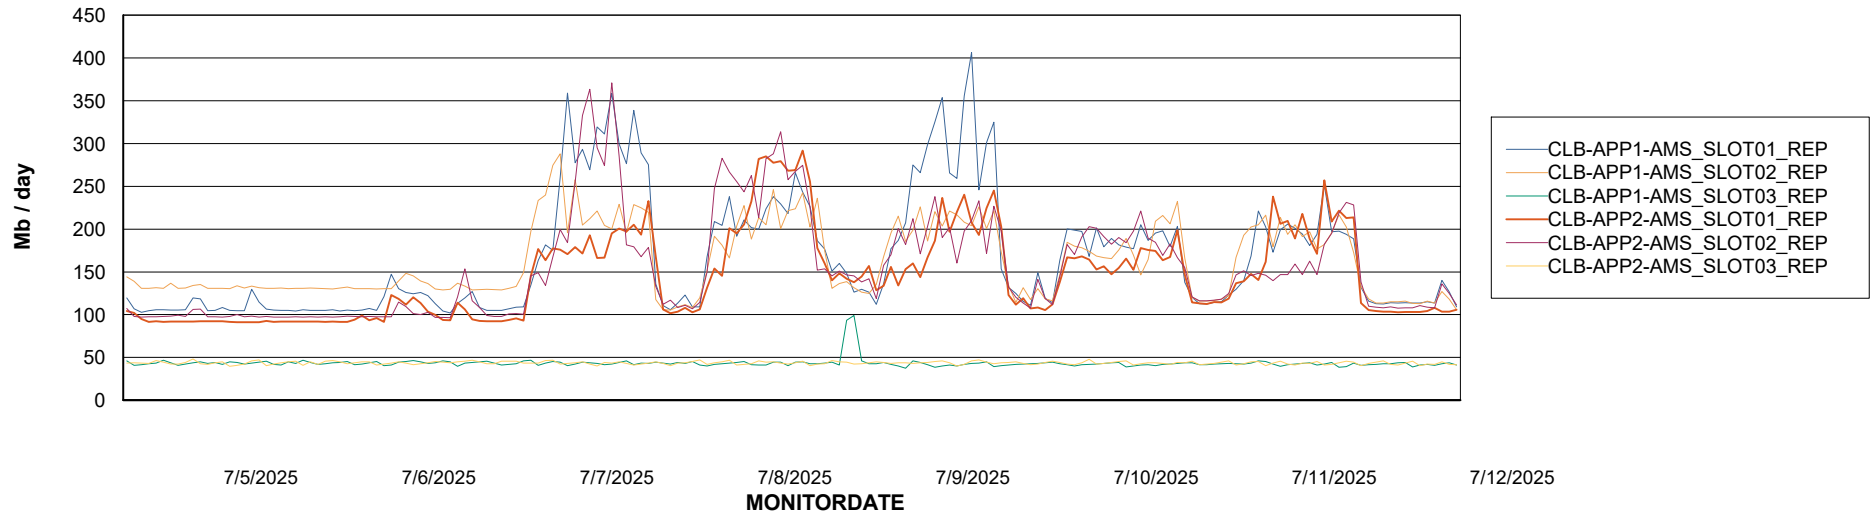

Avg memory used per ABS Server Service

Avg users per day per ABS server

Weekly SLA Customer Report

Customer CLB OCI AMS Production
Database ID 196

ABSSolute Application ReportServer Services

Avg memory used per ReportServer Service