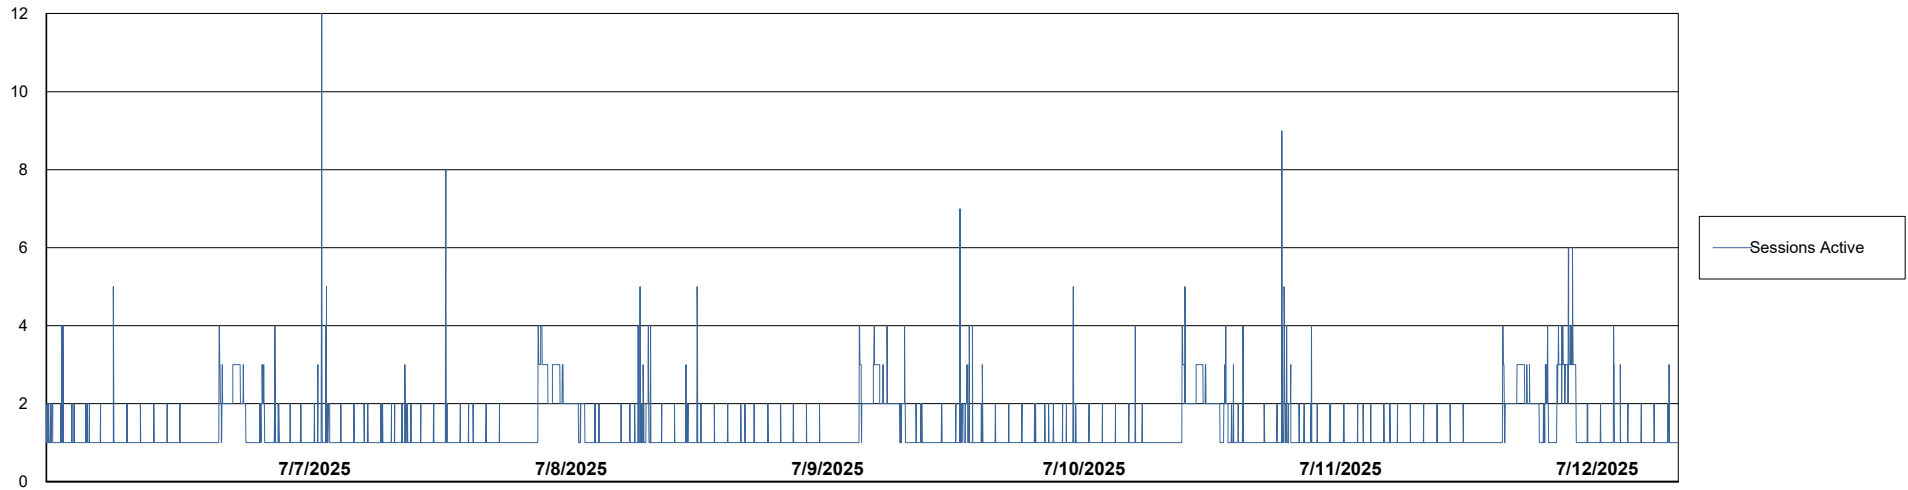

Database Performance: CLB-BI2-AMS_ABS1_DB