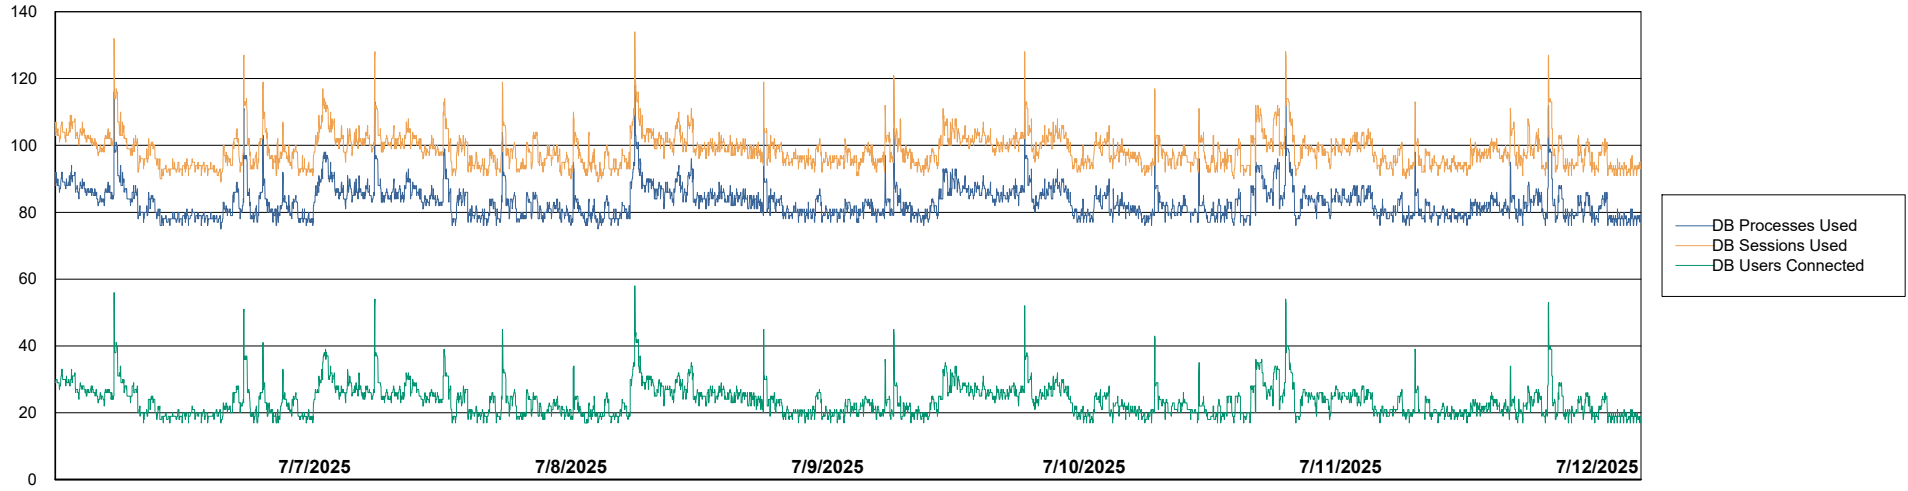

Database Performance: CLB-BI2-AMS_ABS1_DB