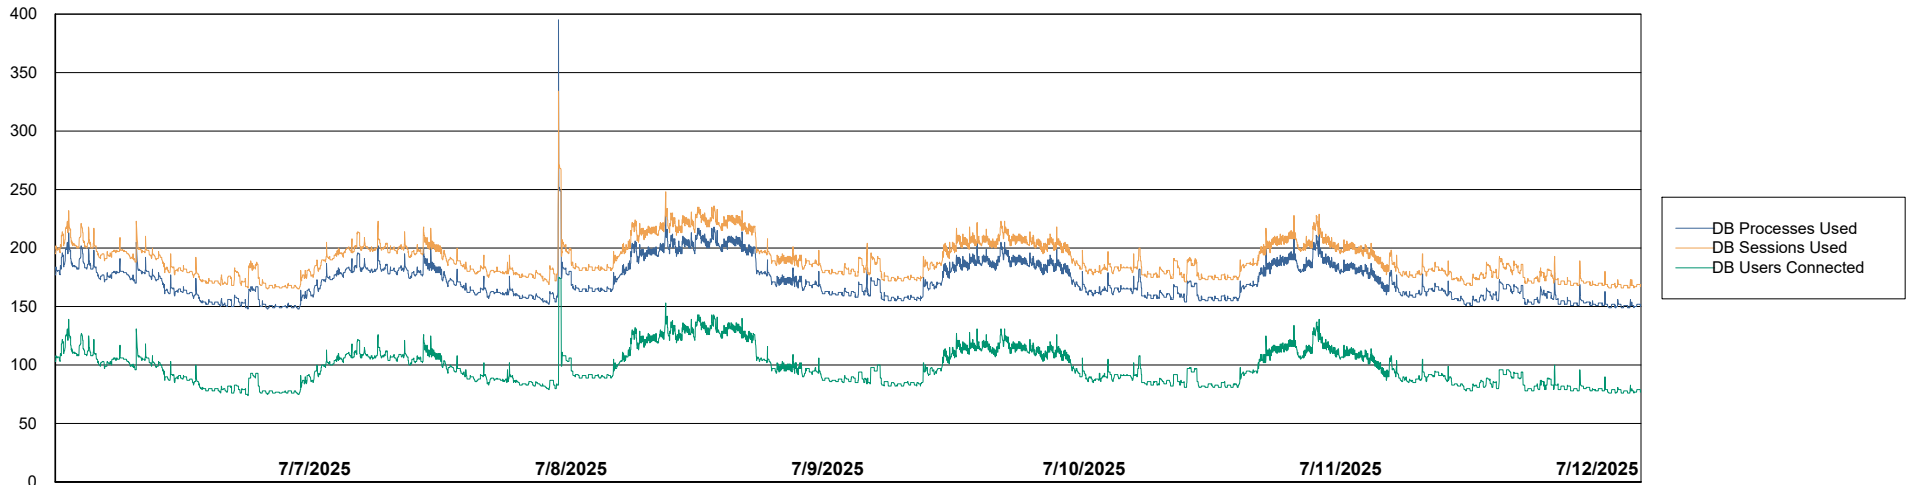

Weekly SLA Customer Report

Customer: CLB OCI AMS Production
Database ID: 196

Database Performance: CLB-BI2-AMS_ABS1_DB

Weekly SLA Customer Report

Customer: CLB OCI AMS Production
Database ID: 196

Database Performance: CLB-DBS1-AMS_PROD_ABS1