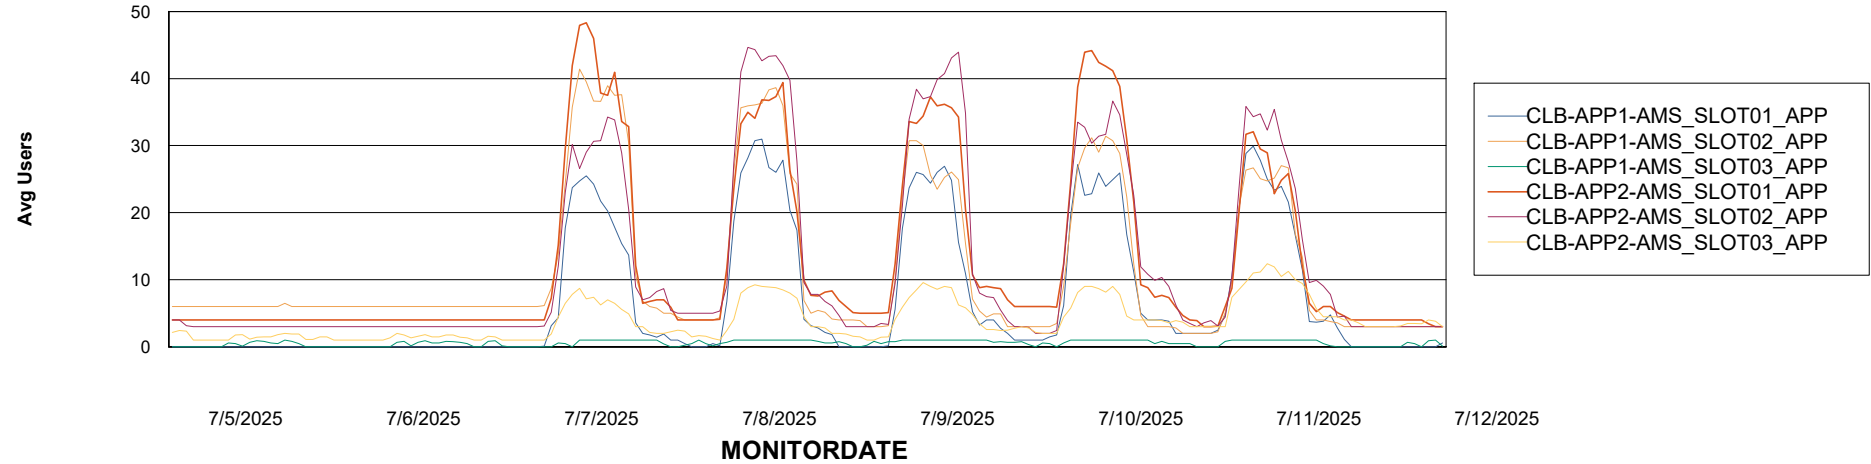

Avg users per day per ABS server