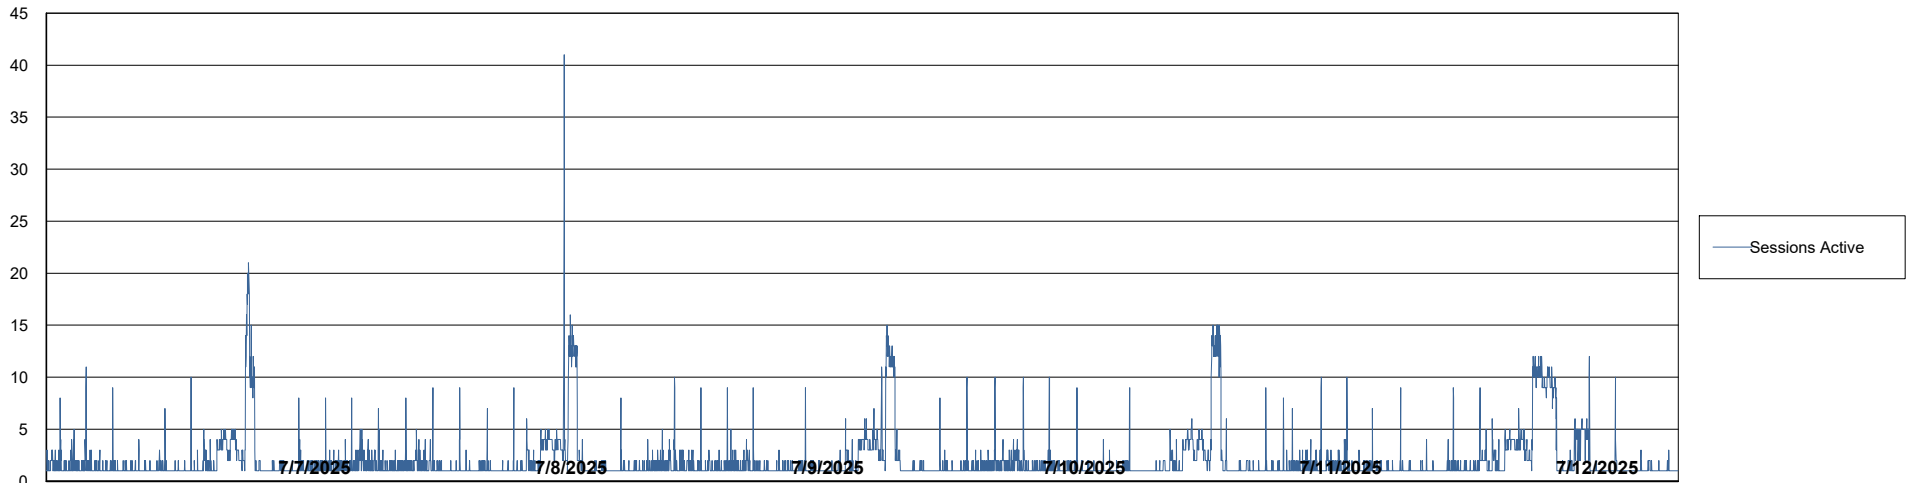

Weekly SLA Customer Report

Customer: CLB OCI AMS Production
Database ID: 196

Database Performance: CLB-BI2-AMS_ABS1_DB

Weekly SLA Customer Report

Customer: CLB OCI AMS Production
Database ID: 196

Database Performance: CLB-DBS1-AMS_PROD_ABS1