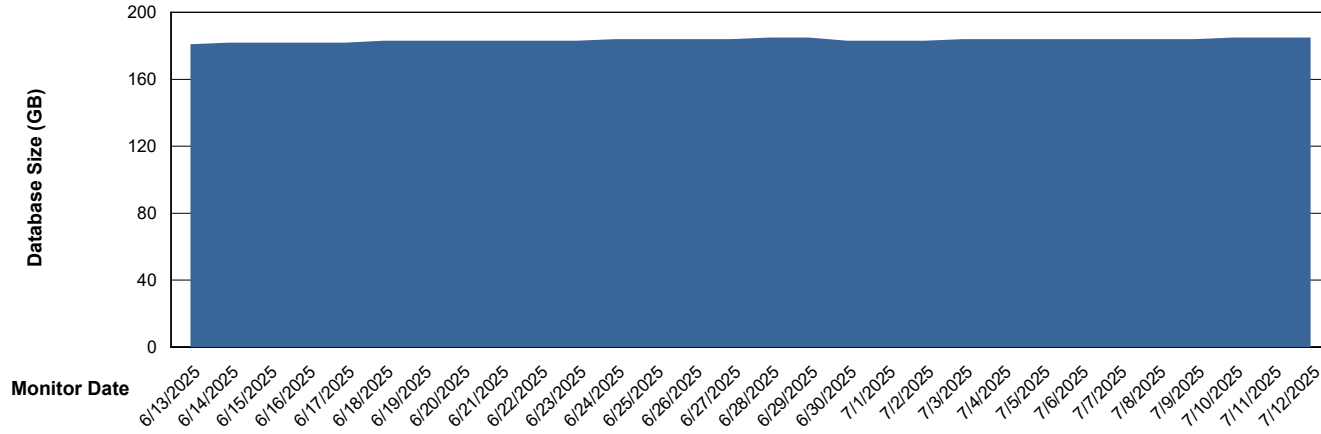

Weekly SLA Customer Report

Customer CLB OCI AMS Production
Database ID 196

Database Performance CLB-DBS2-AMS_PROD_HSBABS1

DB Processes Max 0
DB Processes Max 1,000
DB Processes Max 4

Weekly SLA Customer Report

Customer CLB OCI AMS Production
Database ID 196

DATABASE SIZE CLB-BI2-AMS_ABS1_DB

Database growth over last month

DATABASE SIZE CLB-DBS1-AMS_PROD_ABS1

Database growth over last month

Weekly SLA Customer Report