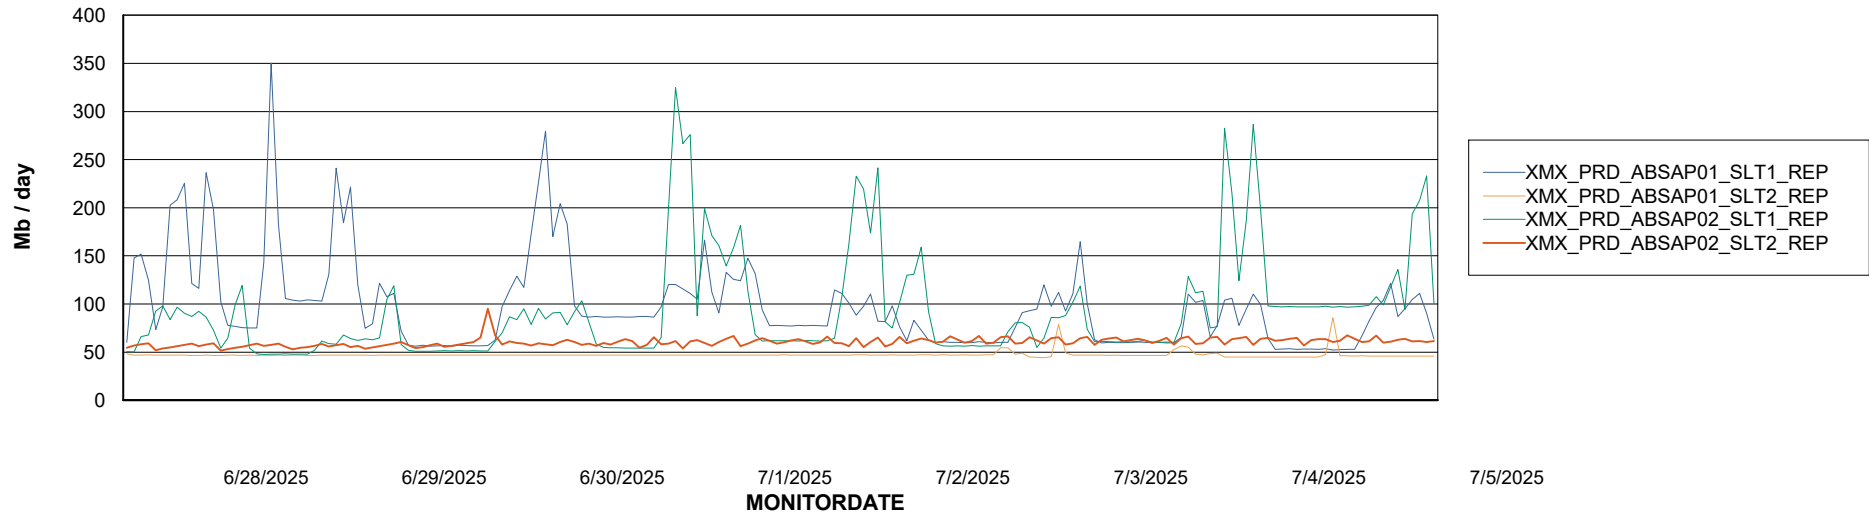

ABSSolute Application ReportServer Services

Avg memory used per ReportServer Service