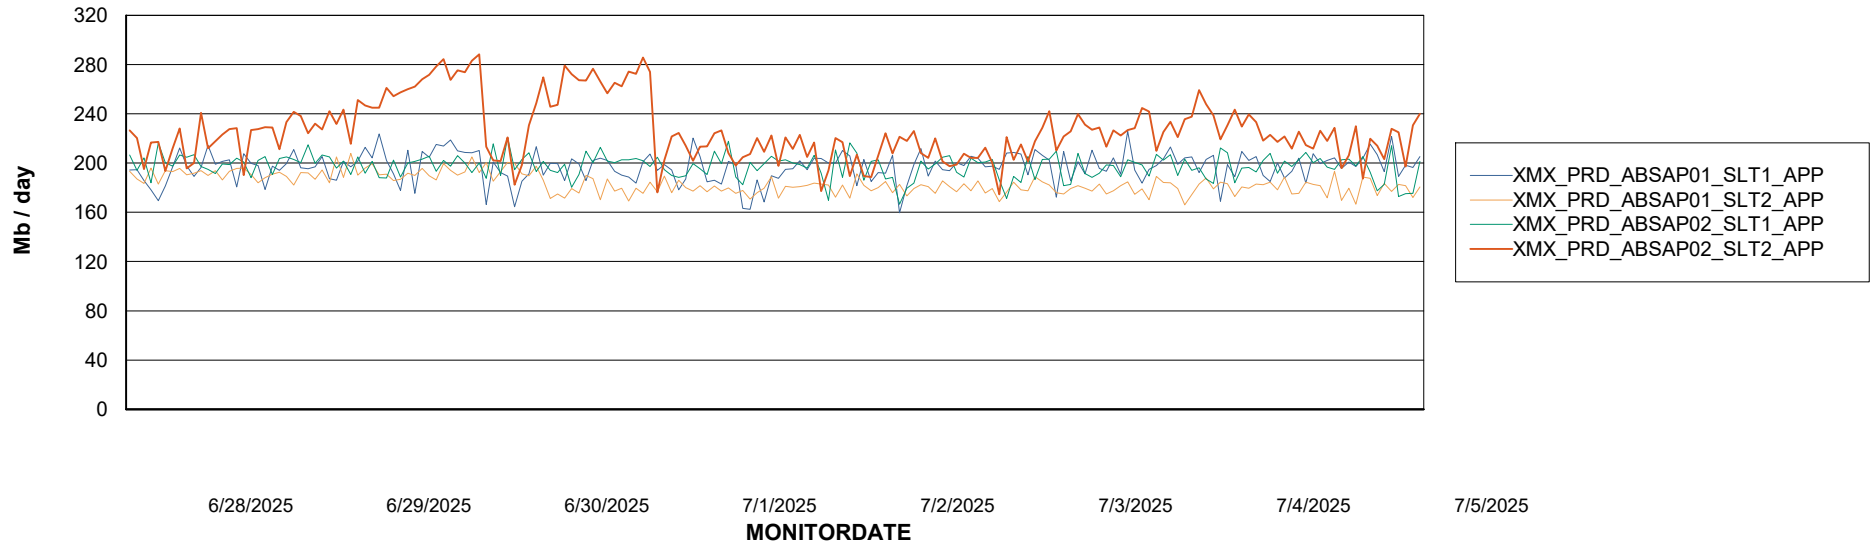

ABSSolute Application Server Services

Avg memory used per ABS Server Service