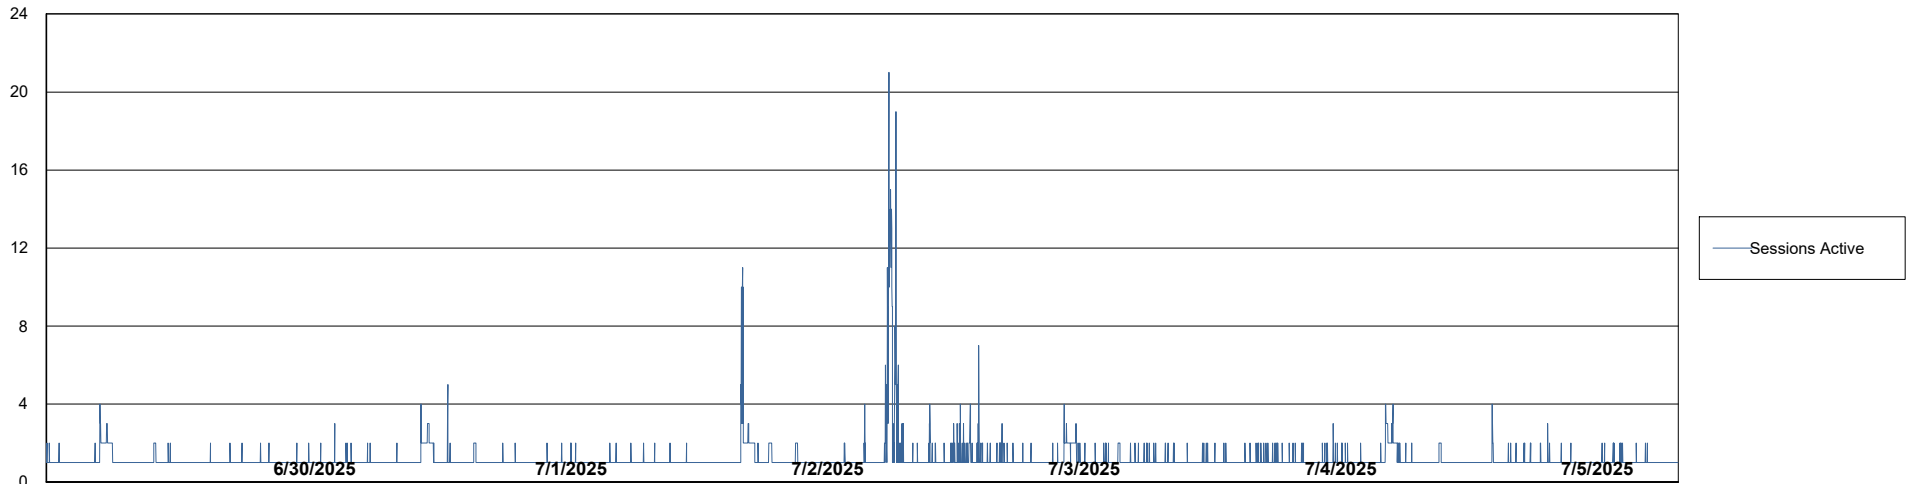

Weekly SLA Customer Report

Customer XMX Production (24/7)
Database ID 146

Harddisk Usage XMX_PROD_ABSWEB02

	Free disk space on / (%)	Total disk space on / (Gb)	Used disk space on / (Gb)	Free disk space on /abs (%)	Total disk space on /abs (Gb)	Used disk space on /abs (Gb)
7/5/2025	95	150	8	89	50	6
7/4/2025	95	150	8	89	50	6
7/3/2025	95	150	8	89	50	6
7/2/2025	95	150	8	89	50	6
7/1/2025	95	150	8	89	50	6
6/30/2025	95	150	8	89	50	6
6/29/2025	95	150	8	89	50	5

Weekly SLA Customer Report

Customer XMX Production (24/7)
Database ID 146

Database Performance XMX_PROD_ABSDB01_PRDB_ABS1

Weekly SLA Customer Report

Customer XMX Production (24/7)
Database ID 146

Database Performance XMX_PROD_ABSDB02_SBDB_HSBABS1