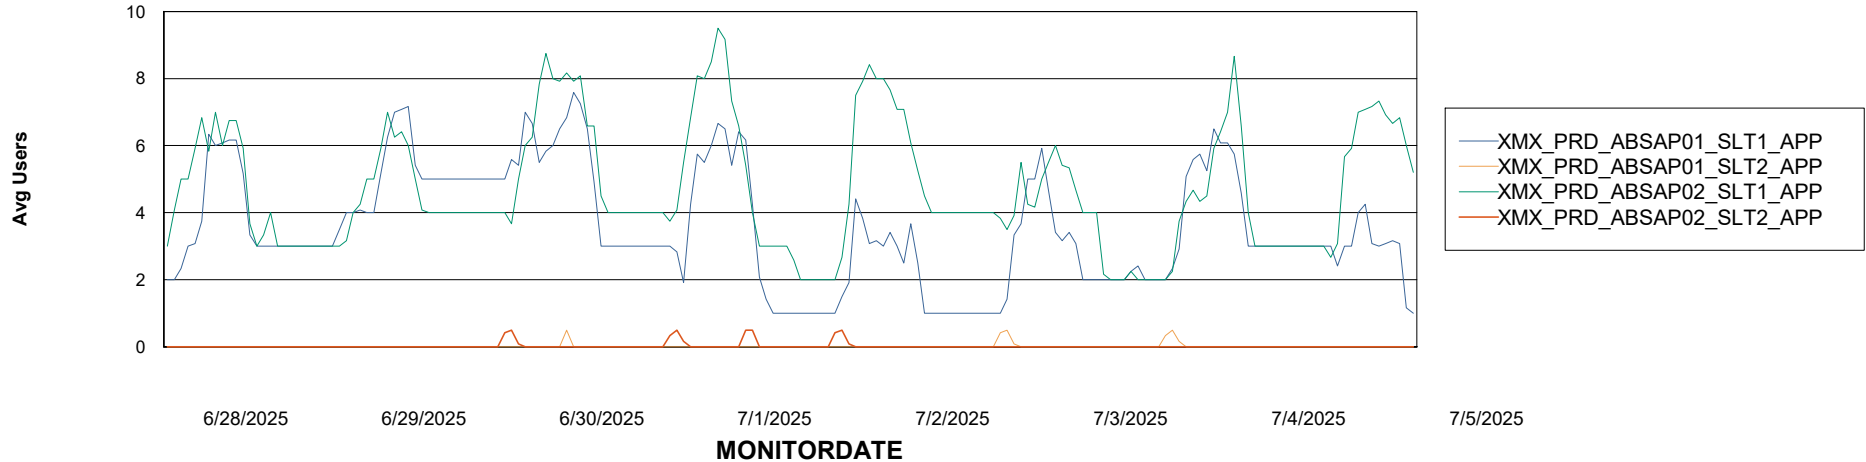

Weekly SLA Customer Report

Customer XMX Production (24/7)
Database ID 146

Standby Database Health XMX Production (24/7)

Recovery lag for last 7 days

Weekly SLA Customer Report

Customer XMX Production (24/7)
Database ID 146

ABSSolute Application Server Services

Avg memory used per ABS Server Service

Avg users per day per ABS server

Weekly SLA Customer Report

Customer XMX Production (24/7)
Database ID 146

ABSSolute Application ReportServer Services