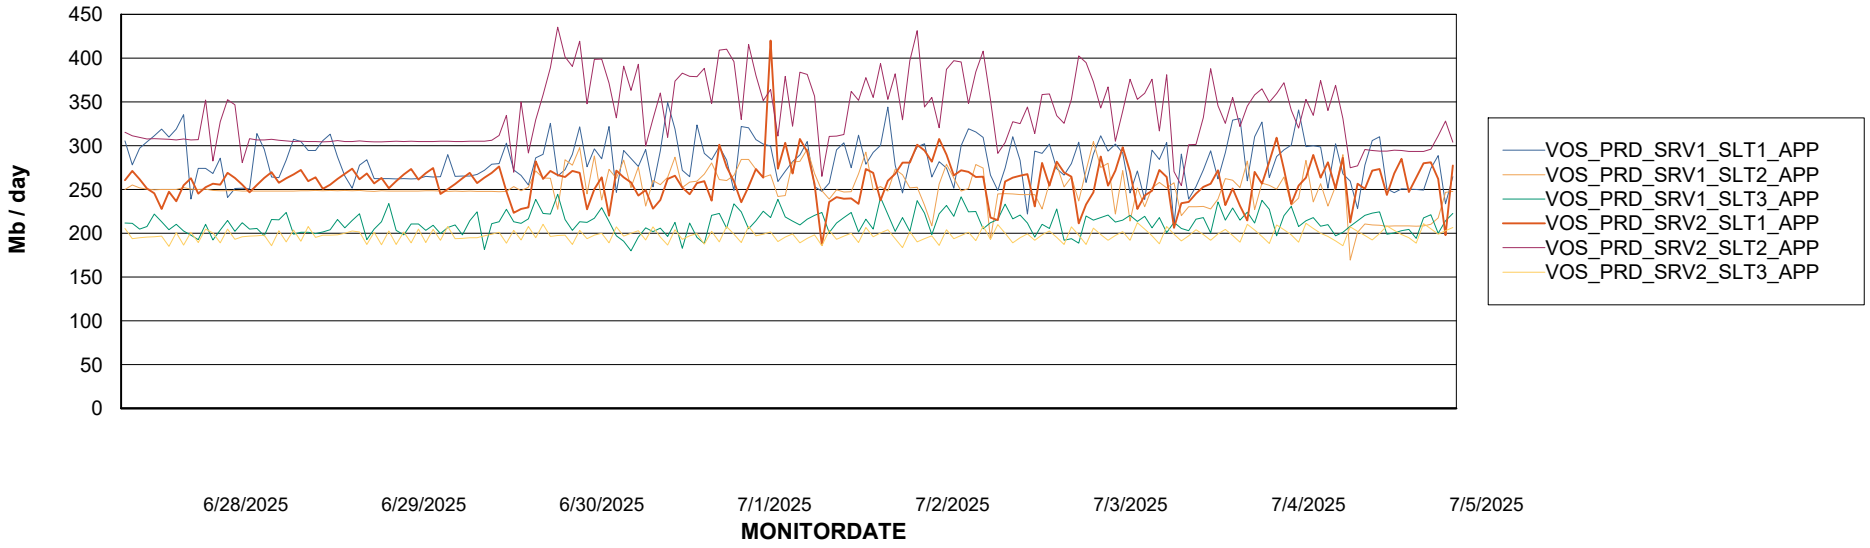

ABSSolute Application Server Services

Avg memory used per ABS Server Service