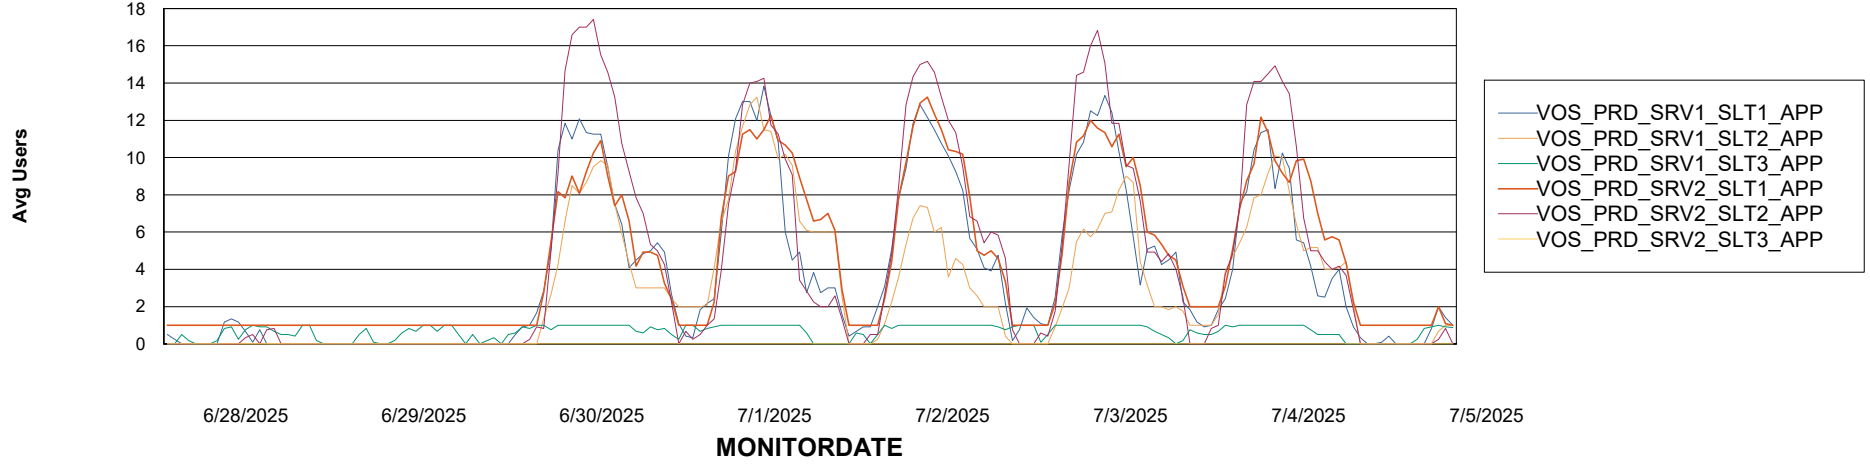

Avg users per day per ABS server