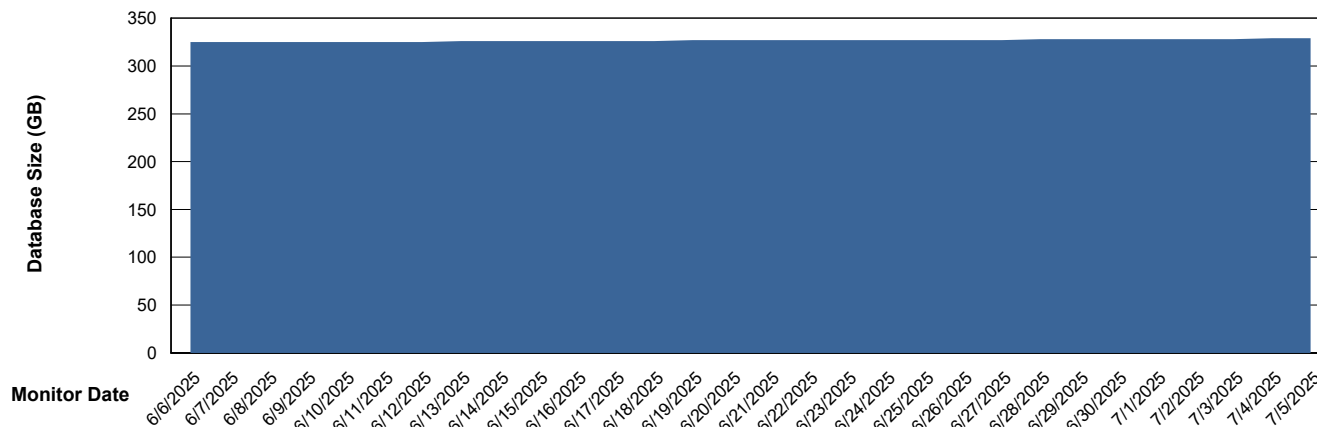

# Weekly SLA Customer Report

Customer VOS\_Production  
Database ID 143

DATABASE SIZE VOS\_PRD\_ABSBI-2018\_ABS1

### Database growth over last month

DATABASE SIZE VOS\_PRD\_ABSBI-2025\_ABS1

### Database growth over last month