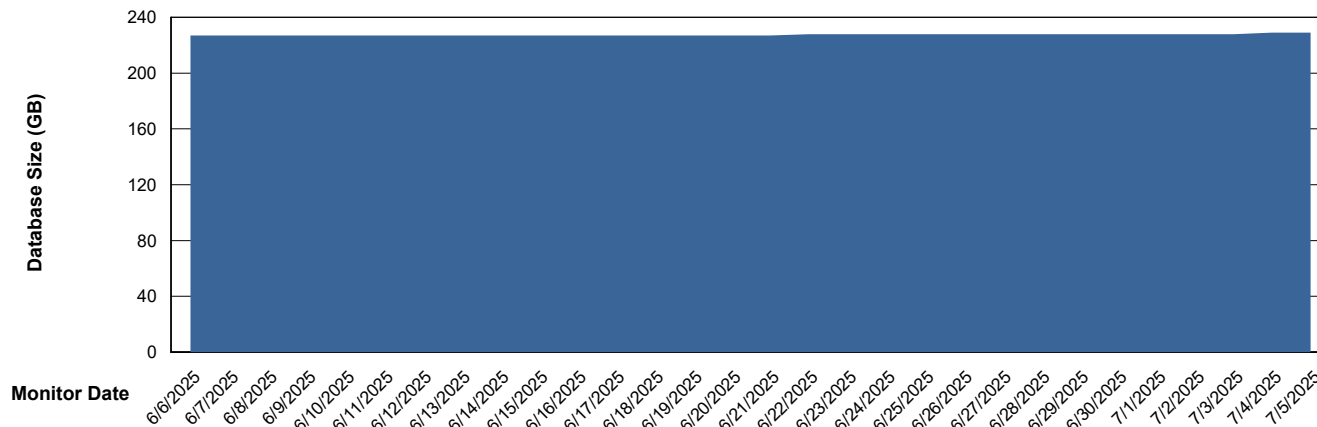

DATABASE SIZE VOS_PRD_ABSBI-2018_ABS1

Database growth over last month