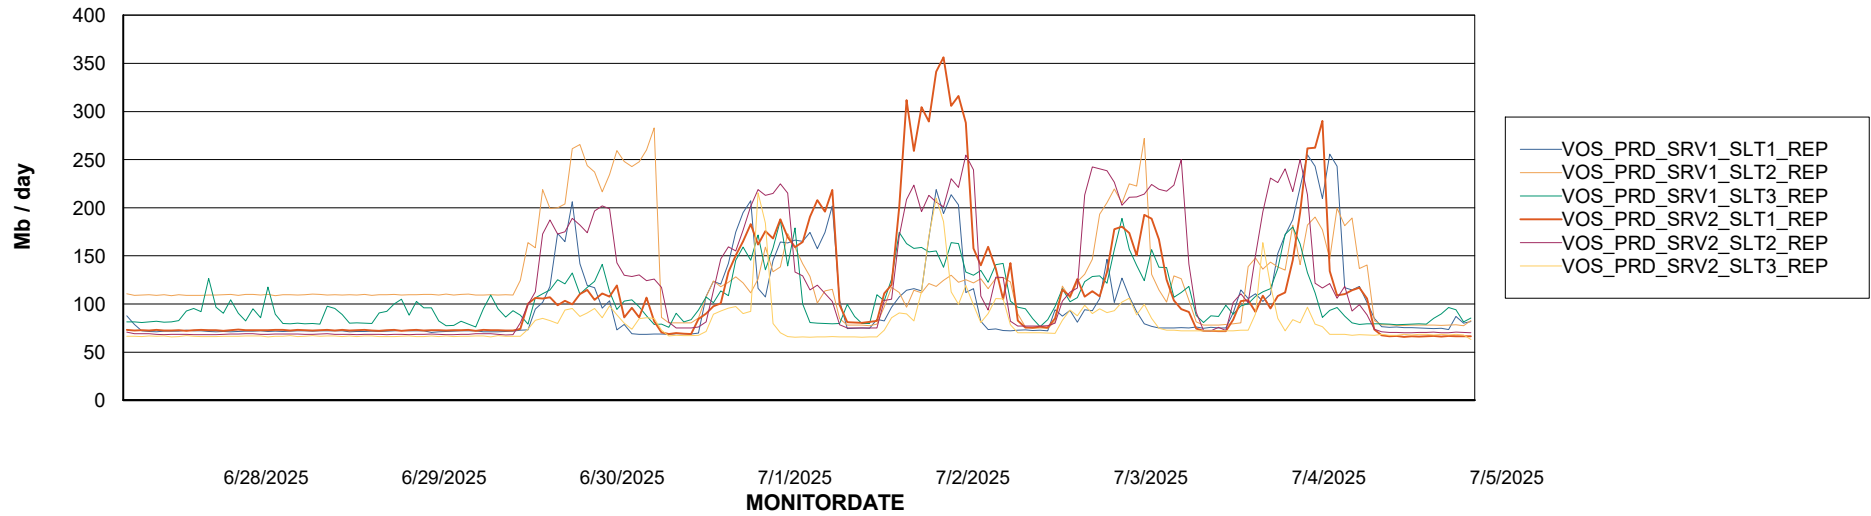

ABSSolute Application ReportServer Services

Avg memory used per ReportServer Service