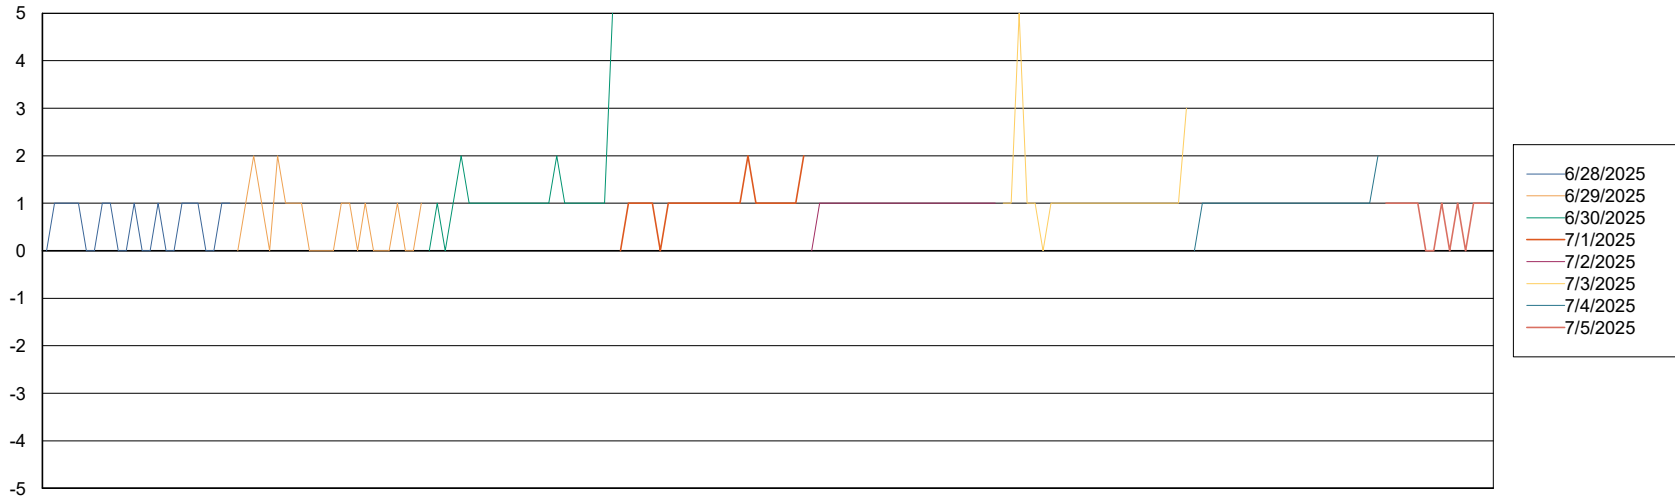

Standby Database Health VOS_Production

Recovery lag for last 7 days