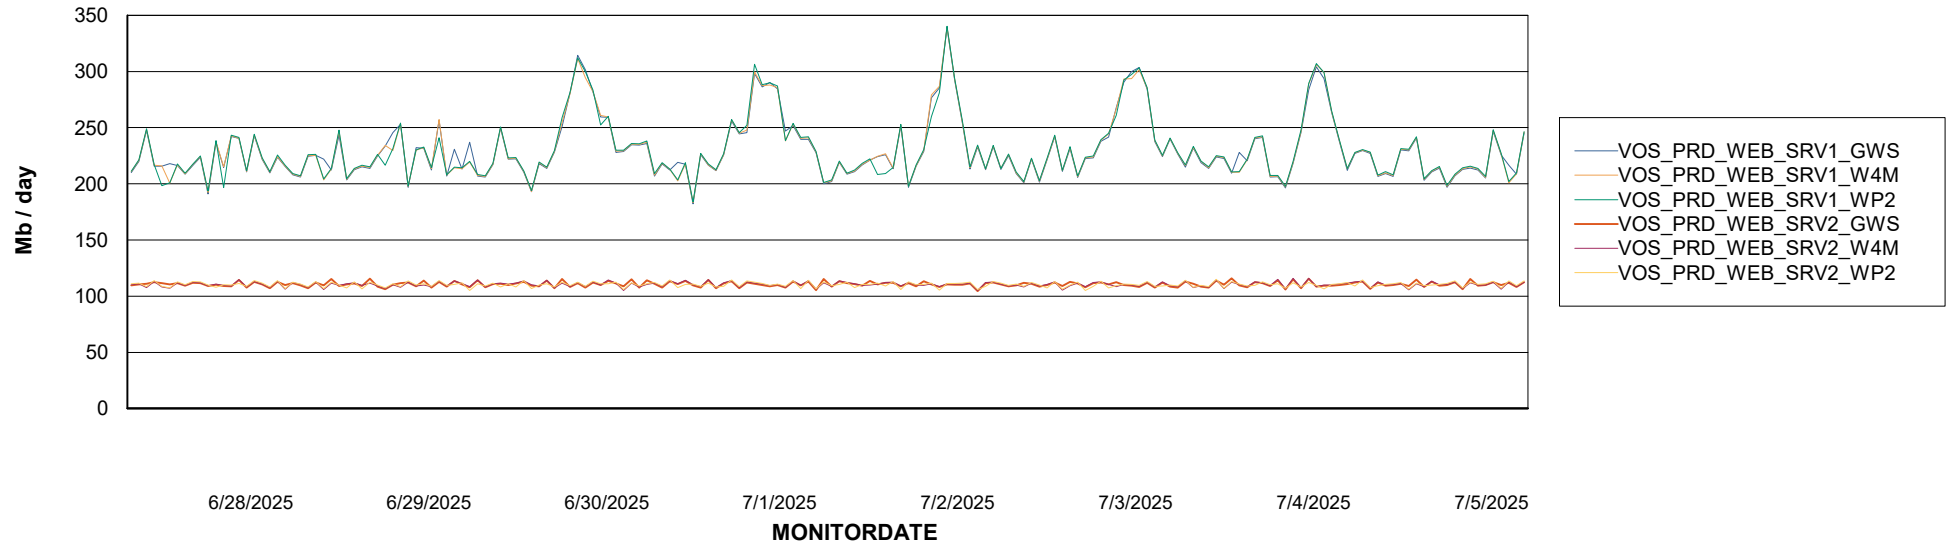

ABSSolute Web Component Services

Avg memory used per ABS Web component