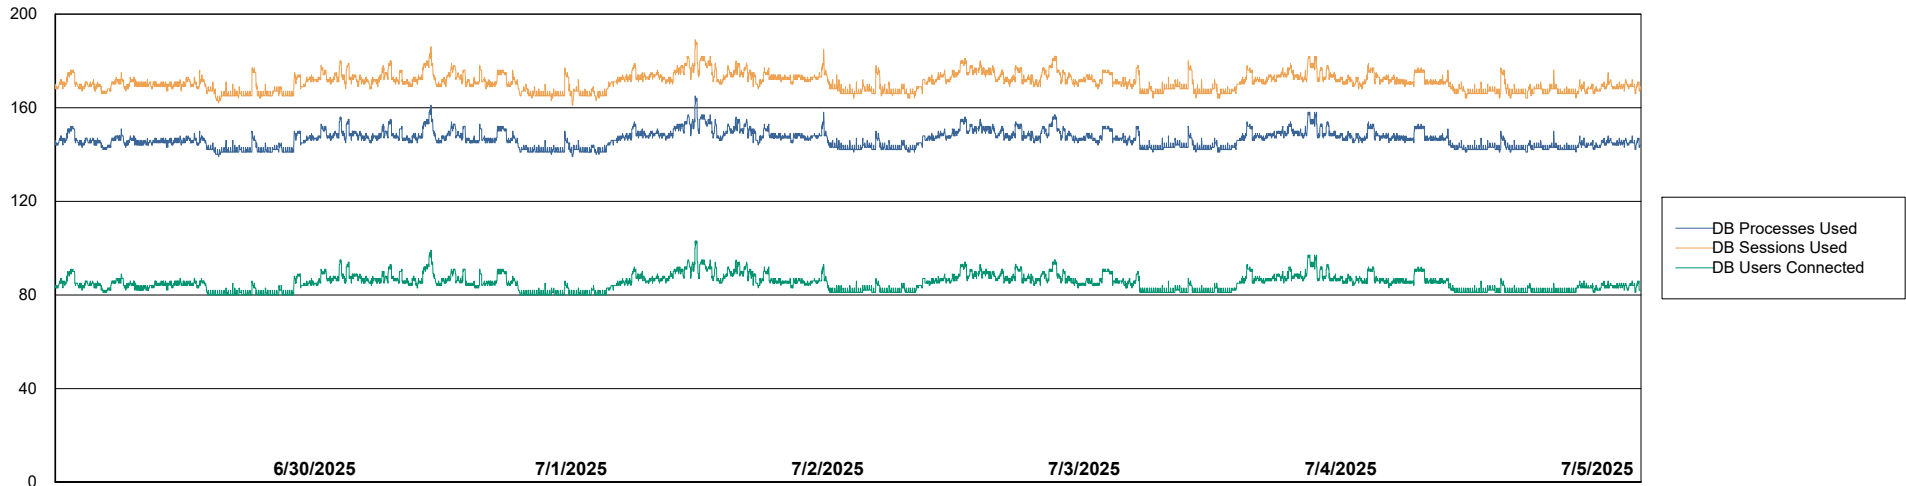

Database Performance VOS_PRD_ABSORA1-2022_ABS1