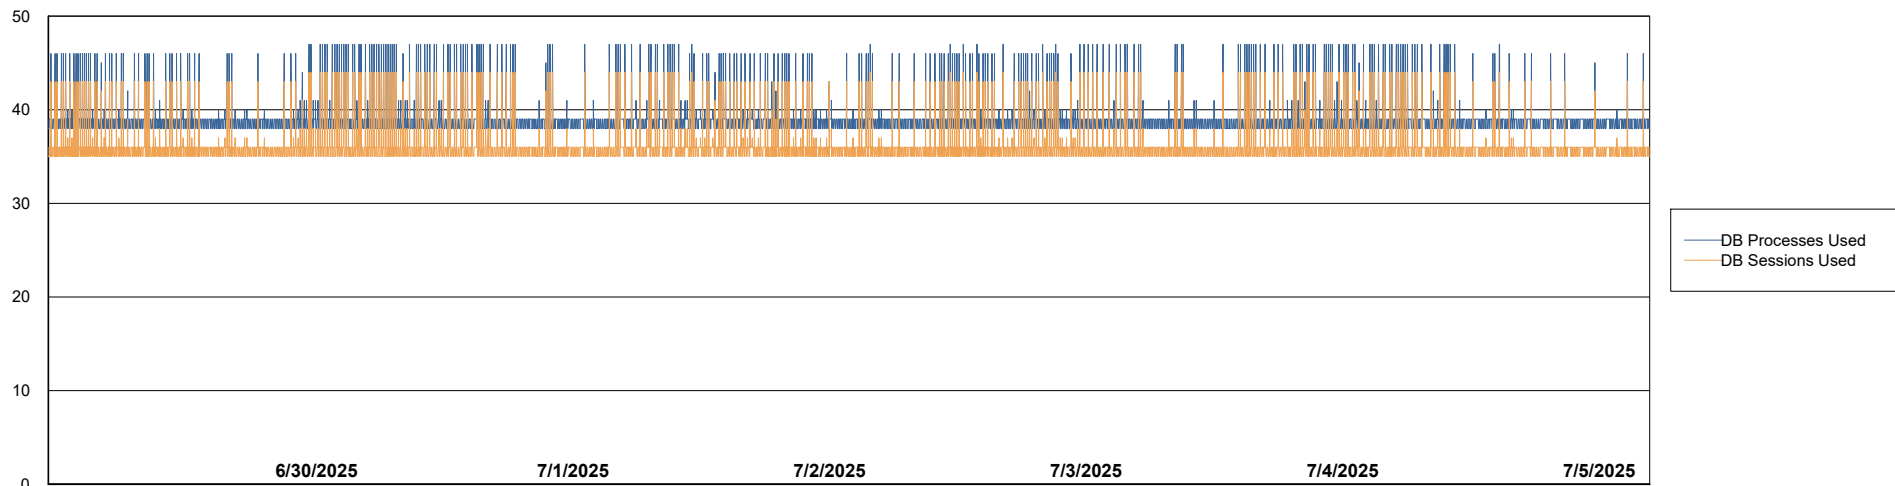

Database Performance VOS_PRD_ABSORA2-2022_HSBABS1

DB Processes Max 1,000