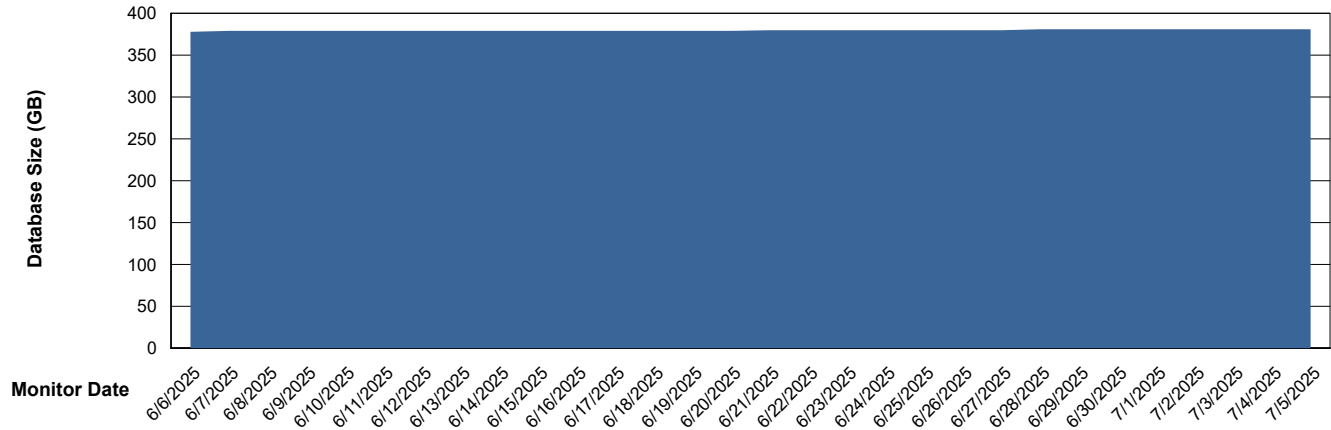

DATABASE SIZE STK_PRD_ABSDBORACLE01_ABS1

Database growth over last month