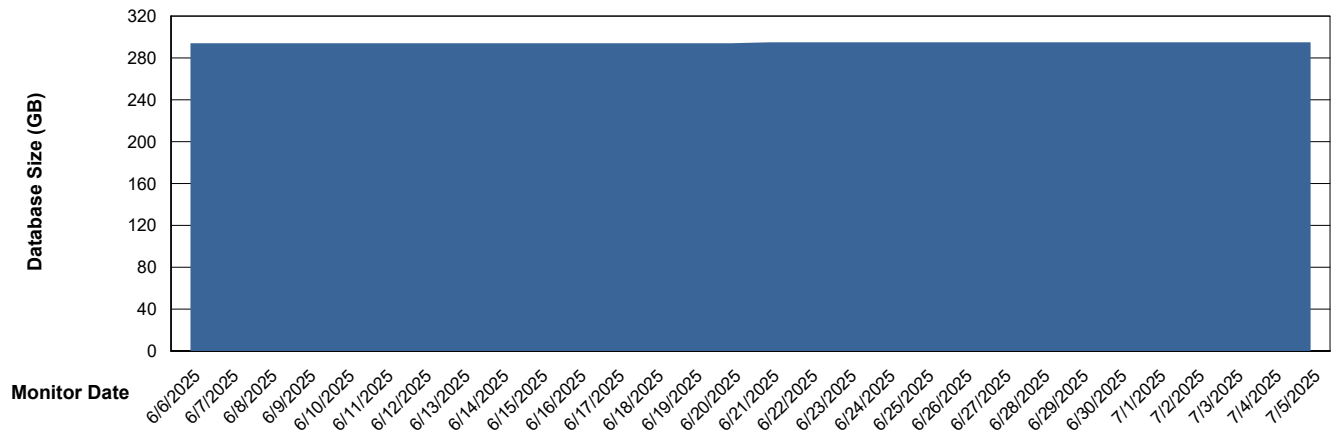

DB Processes Max 1,000

Weekly SLA Customer Report

Customer STK_Production
Database ID 82

Database Performance STK_PRD_ABSDBORACLE02_HSBABS1

DB Processes Max 1,000

Weekly SLA Customer Report

Customer STK_Production
Database ID 82

DATABASE SIZE STK_PRD_ABSDBORACLE01_ABS1

Database growth over last month

DATABASE SIZE STK_PRD_ABSDBORACLE02_ABST

Database growth over last month

Weekly SLA Customer Report

Customer STK_Production
Database ID 82