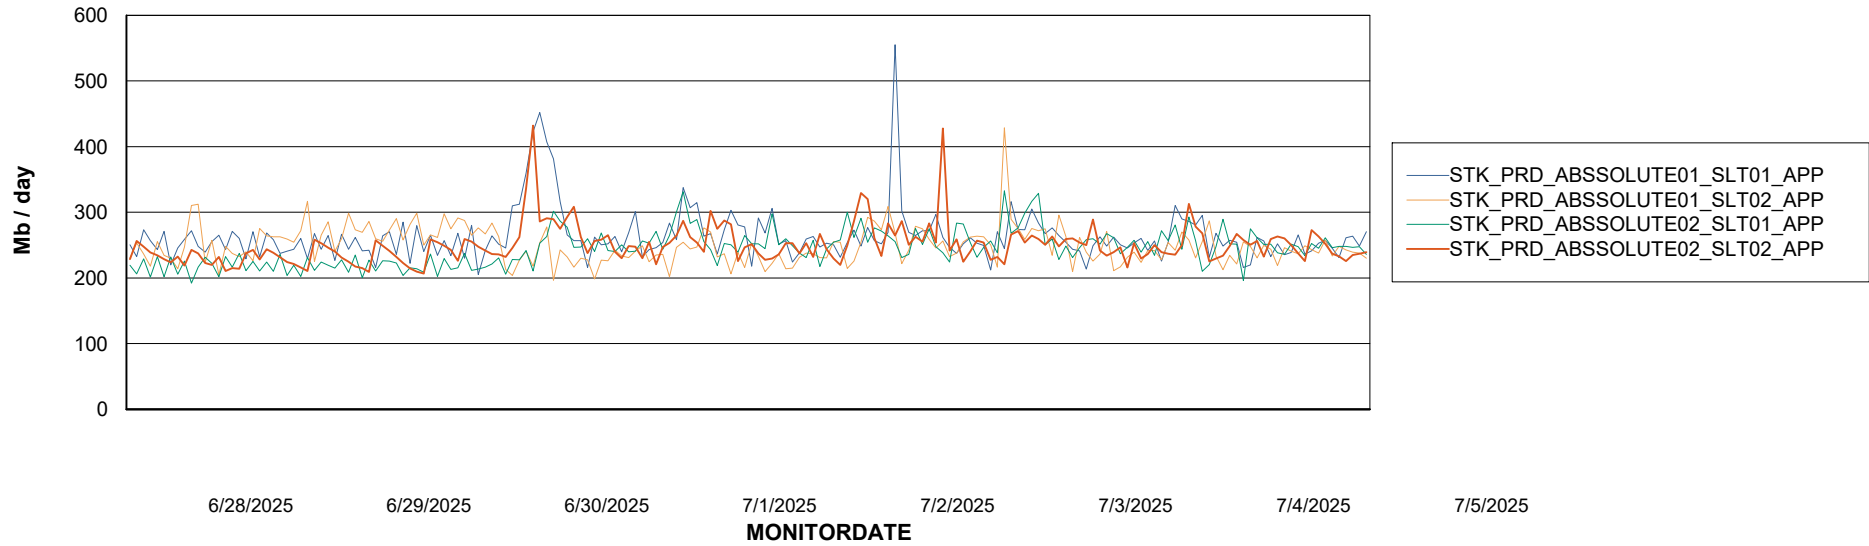

ABSSolute Application Server Services

Avg memory used per ABS Server Service