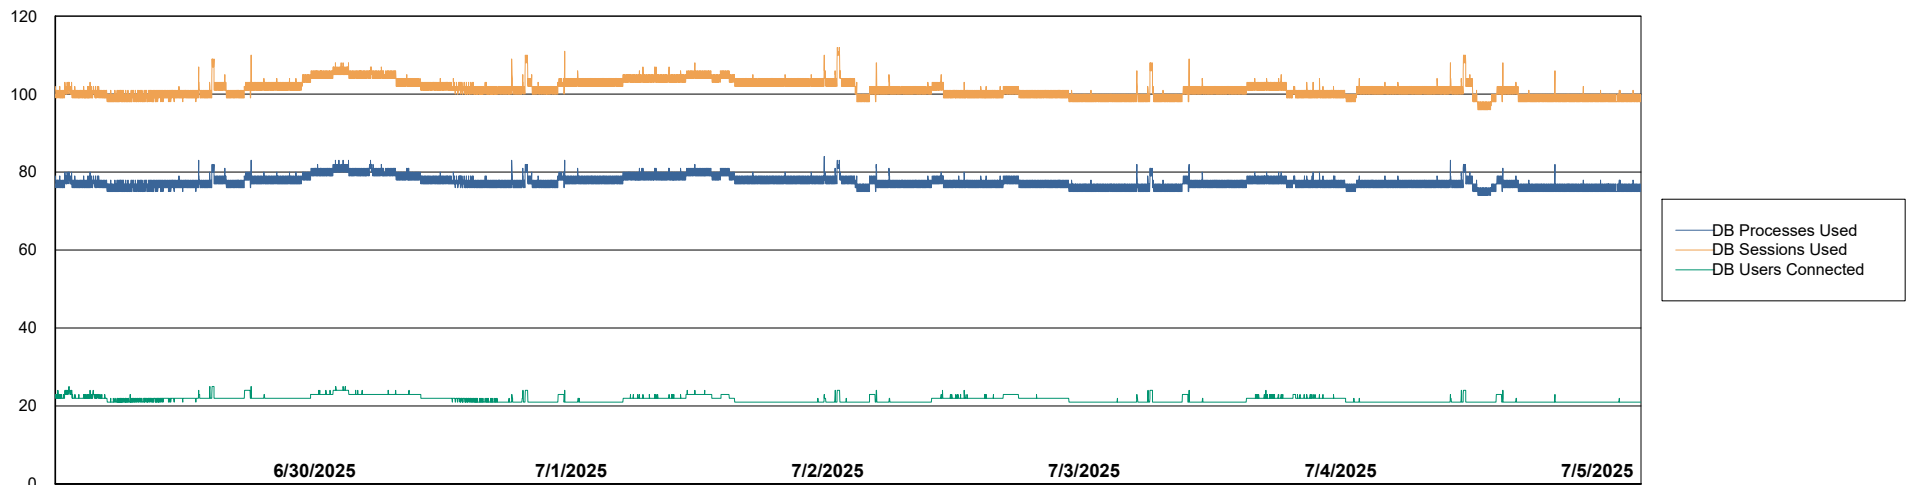

Database Performance RSS_PRD_SV1364_PRD_ABS1