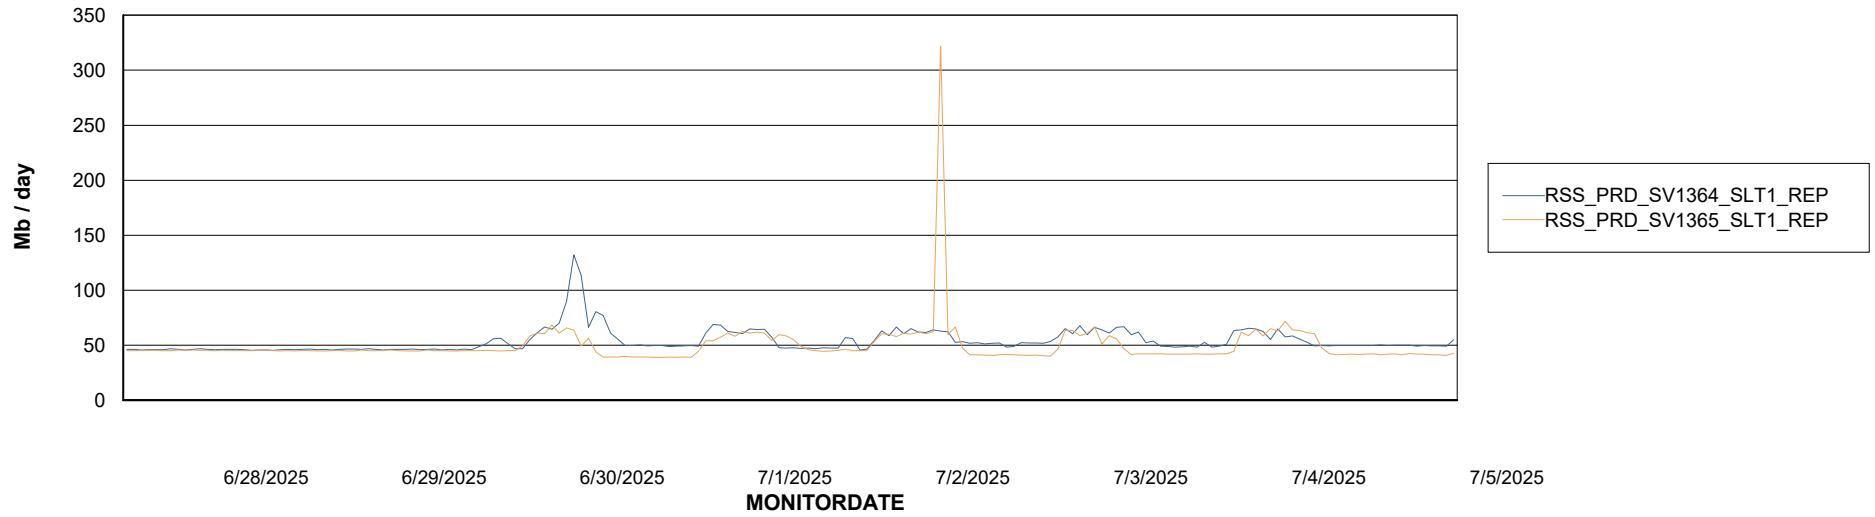

ABSSolute Application ReportServer Services

Avg memory used per ReportServer Service