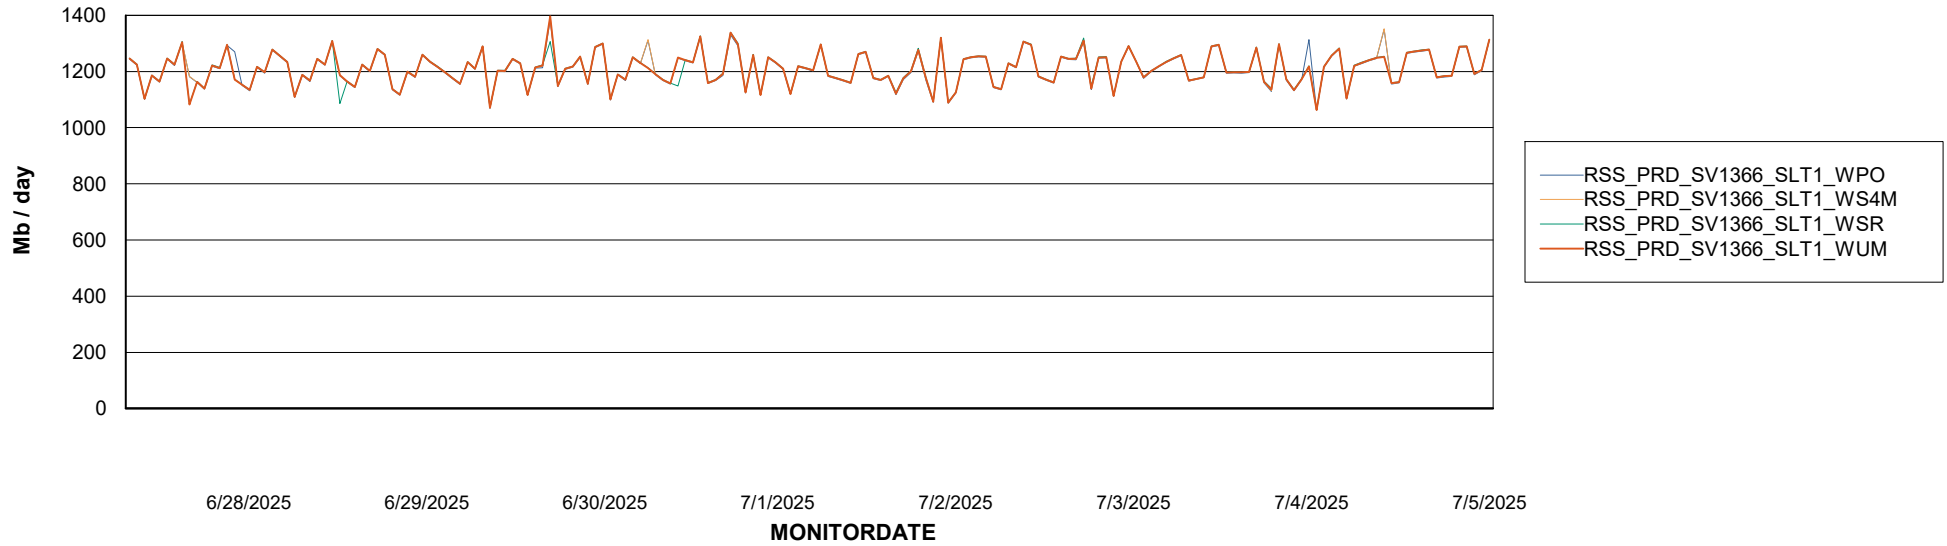

ABSSolute Web Component Services

Avg memory used per ABS Web component