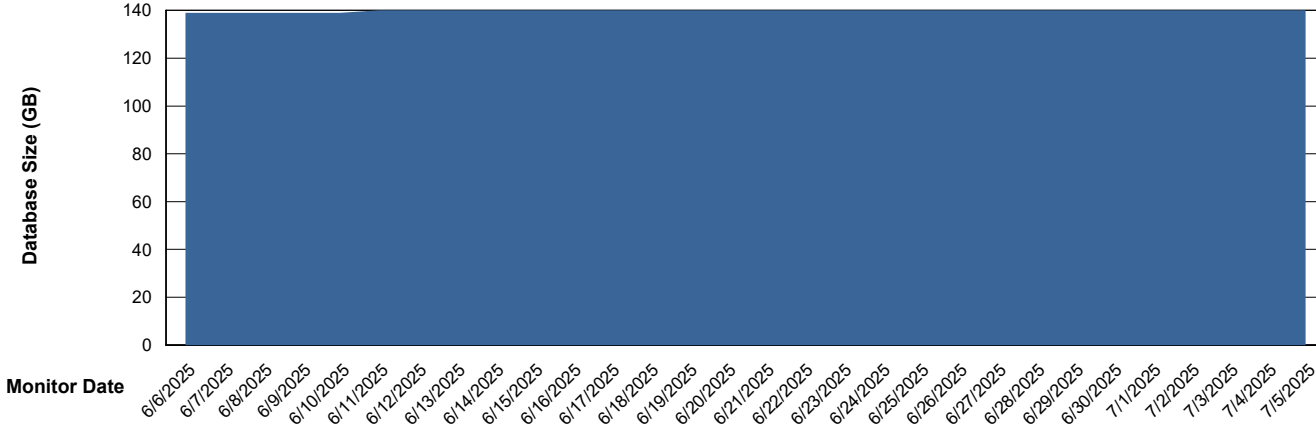

Database growth over last month

Database Tablespace RSS_PRD_SV1364_PRD_ABS1

Date	Tablespace Name	Filesize (Gb)	Usedsize (Gb)	Percentage free
7/5/2025	ABSDATA	71	57	19
	INDX	95	78	18
7/4/2025	ABSDATA	71	57	19
	INDX	95	78	18
7/3/2025	ABSDATA	71	57	19
	INDX	95	78	18
7/2/2025	ABSDATA	71	57	19
	INDX	95	78	18
7/1/2025	ABSDATA	71	57	19
	INDX	95	78	18
6/30/2025	ABSDATA	71	57	19
	INDX	95	78	18
6/29/2025	ABSDATA	71	57	19
	INDX	95	78	18