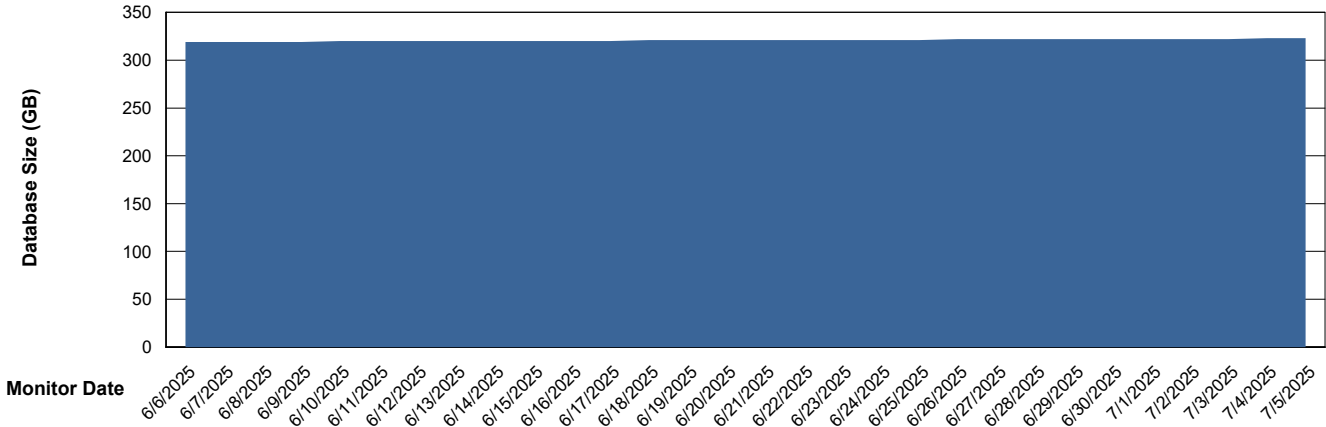

Database growth over last month

Database Tablespace RFL_PRD_ABS01_DB

Date	Tablespace Name	Filesize (Gb)	Usedsize (Gb)	Percentage free
7/5/2025	ABSDATA	117	90	23
	INDX	258	217	16
7/4/2025	ABSDATA	117	90	23
	INDX	258	217	16
7/3/2025	ABSDATA	117	90	23
	INDX	258	217	16
7/2/2025	ABSDATA	117	90	23
	INDX	258	217	16
7/1/2025	ABSDATA	117	90	23
	INDX	258	216	16
6/30/2025	ABSDATA	117	90	23
	INDX	258	216	16
6/29/2025	ABSDATA	117	90	23
	INDX	258	216	16