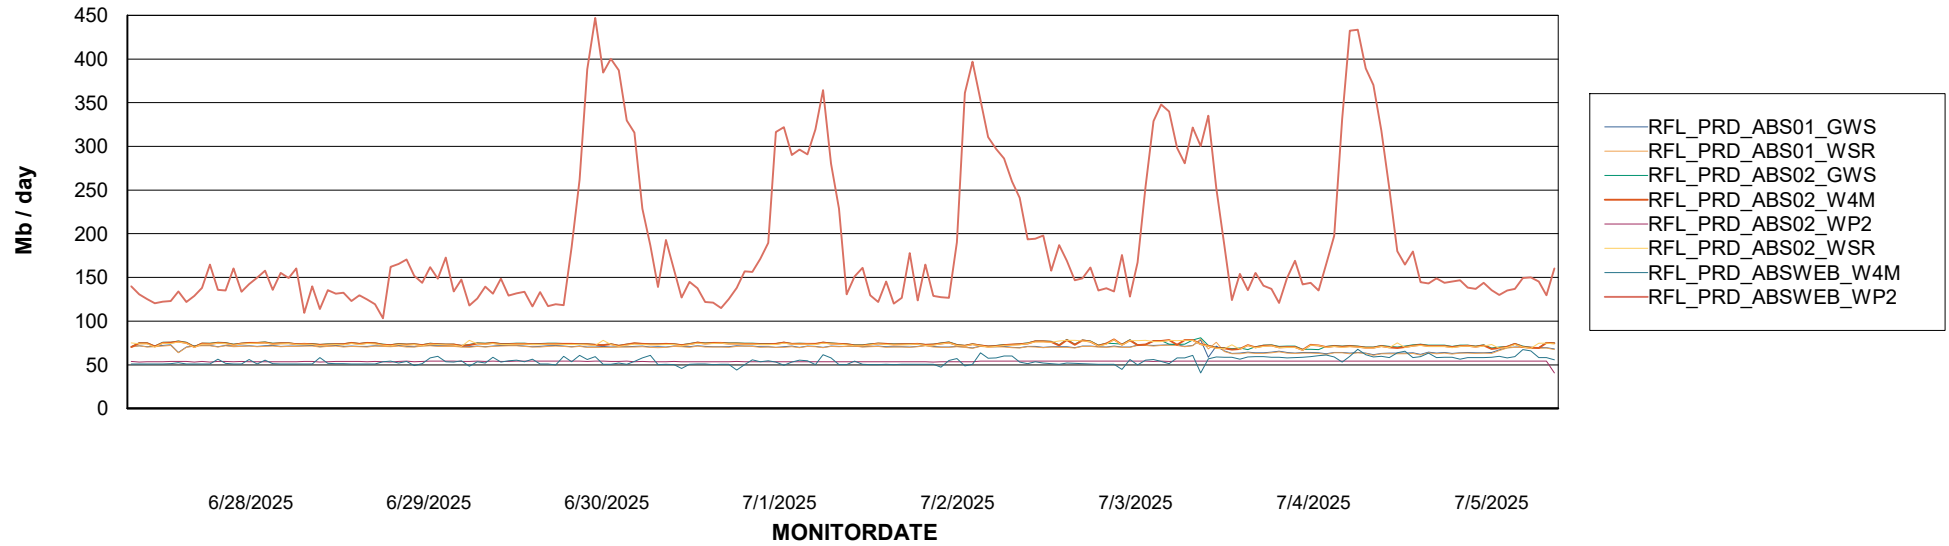

ABSSolute Web Component Services

Avg memory used per ABS Web component