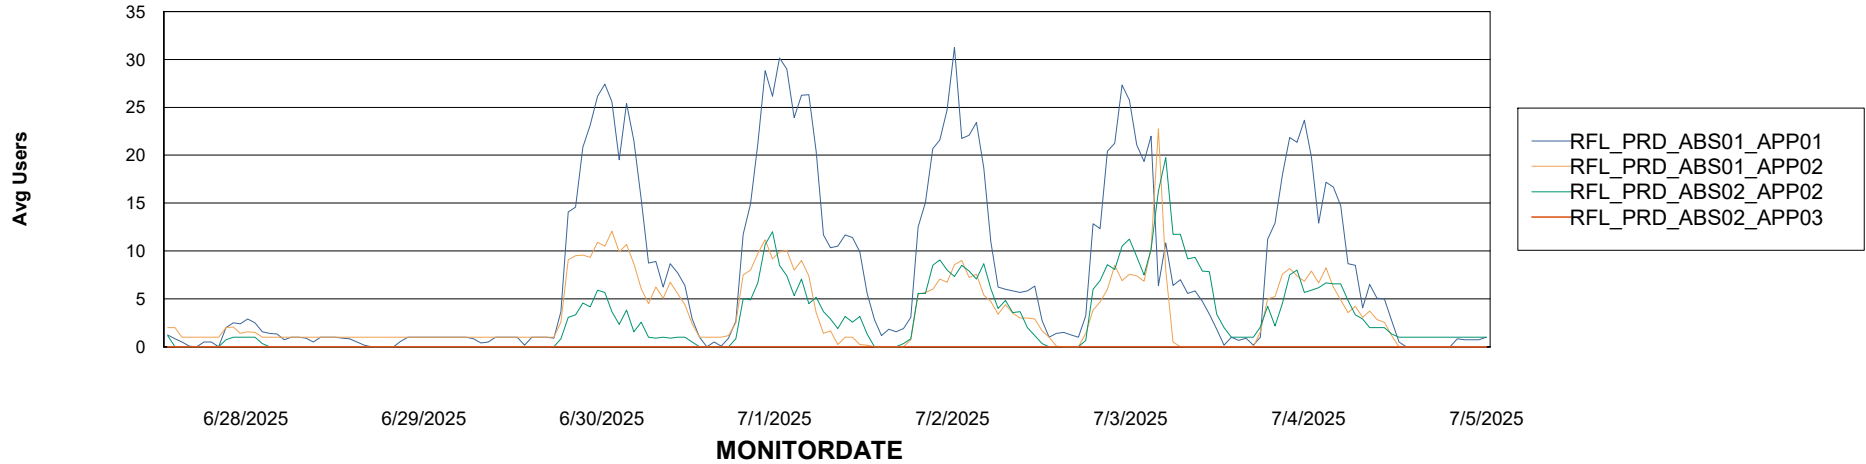

Avg users per day per ABS server