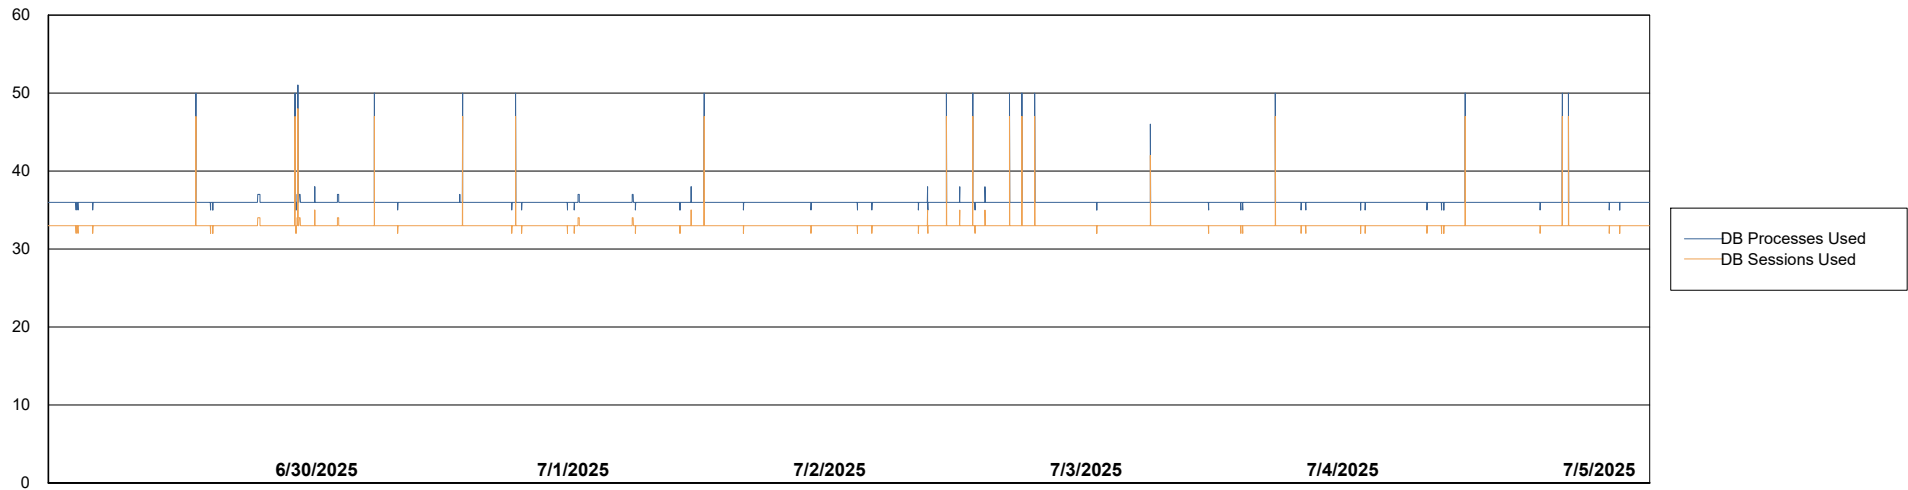

Database Performance RFL_PRD_ABS02_STB_DB

DB Processes Max 1,000