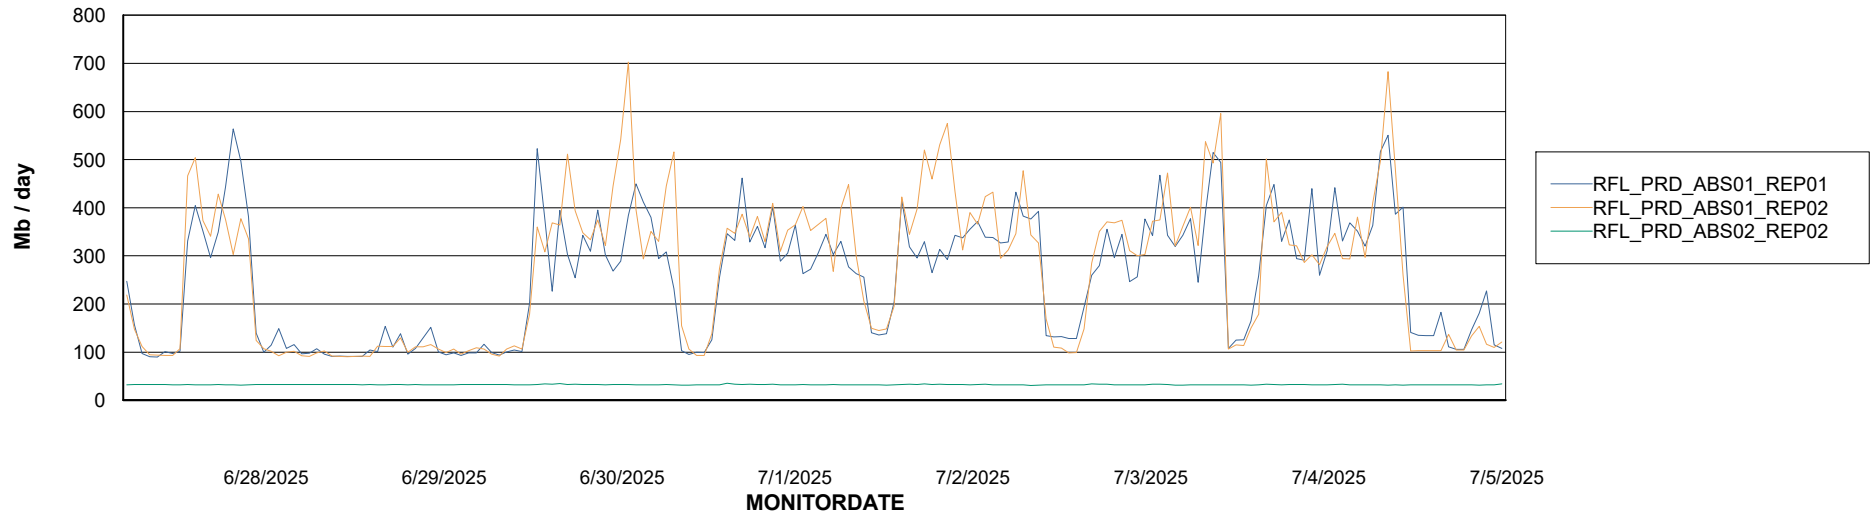

ABSSolute Application ReportServer Services

Avg memory used per ReportServer Service