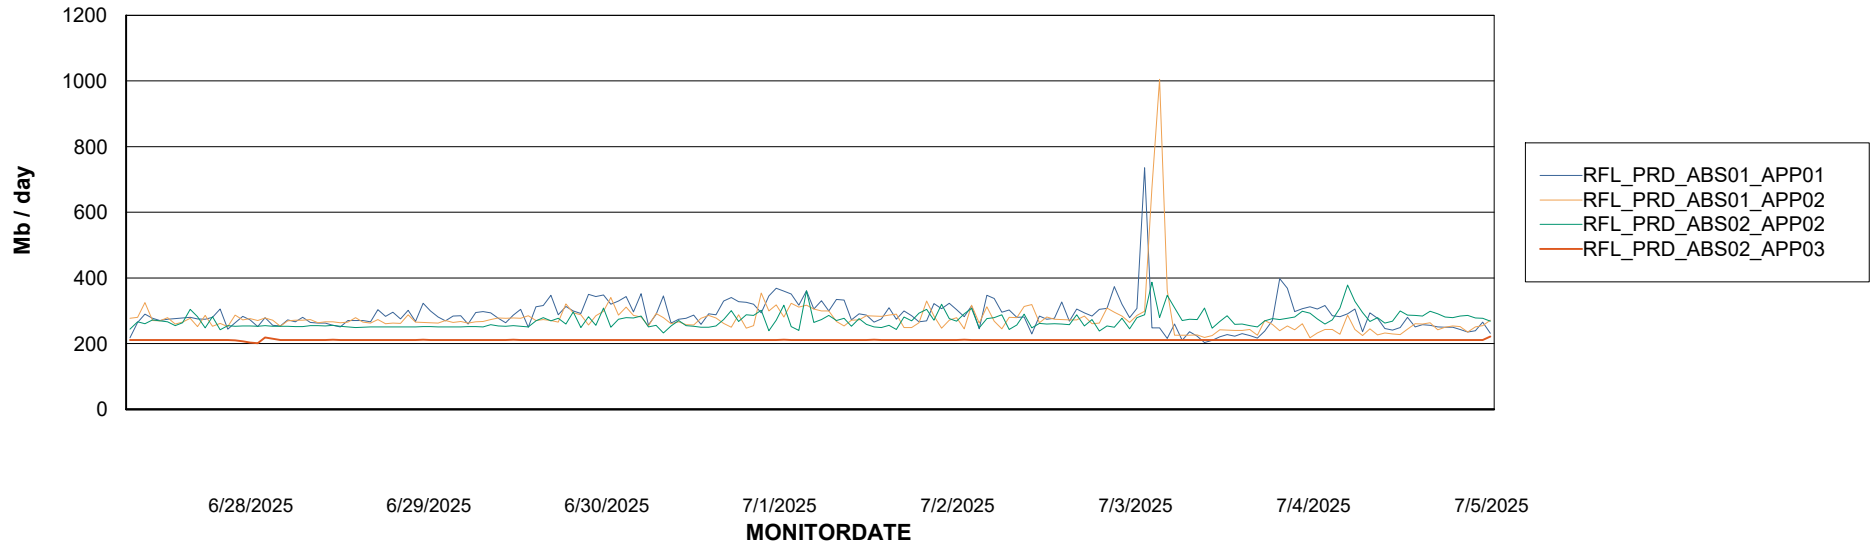

ABSSolute Application Server Services

Avg memory used per ABS Server Service