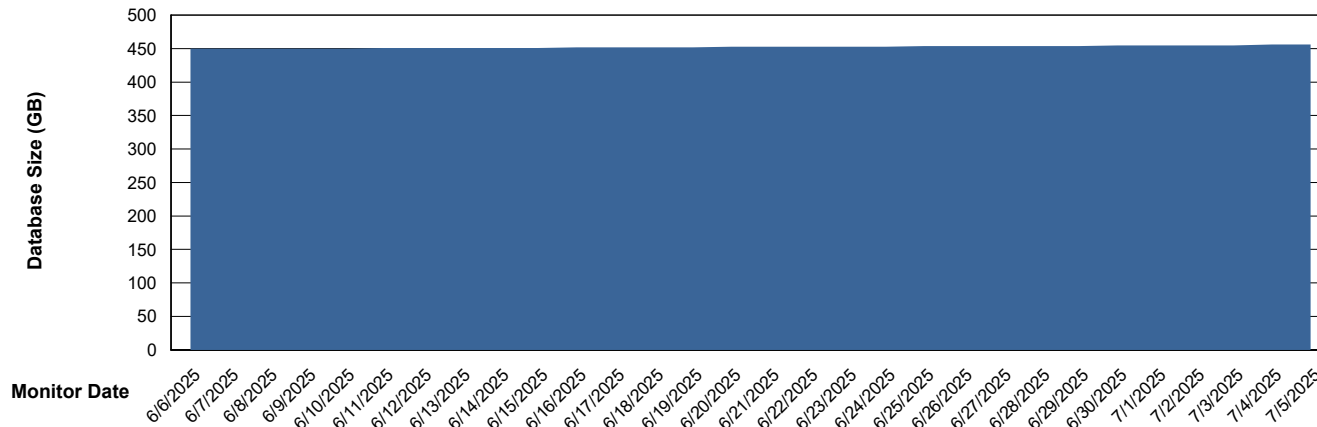

DATABASE SIZE NOA_PRD_NovoABS01_ABS1

Database growth over last month