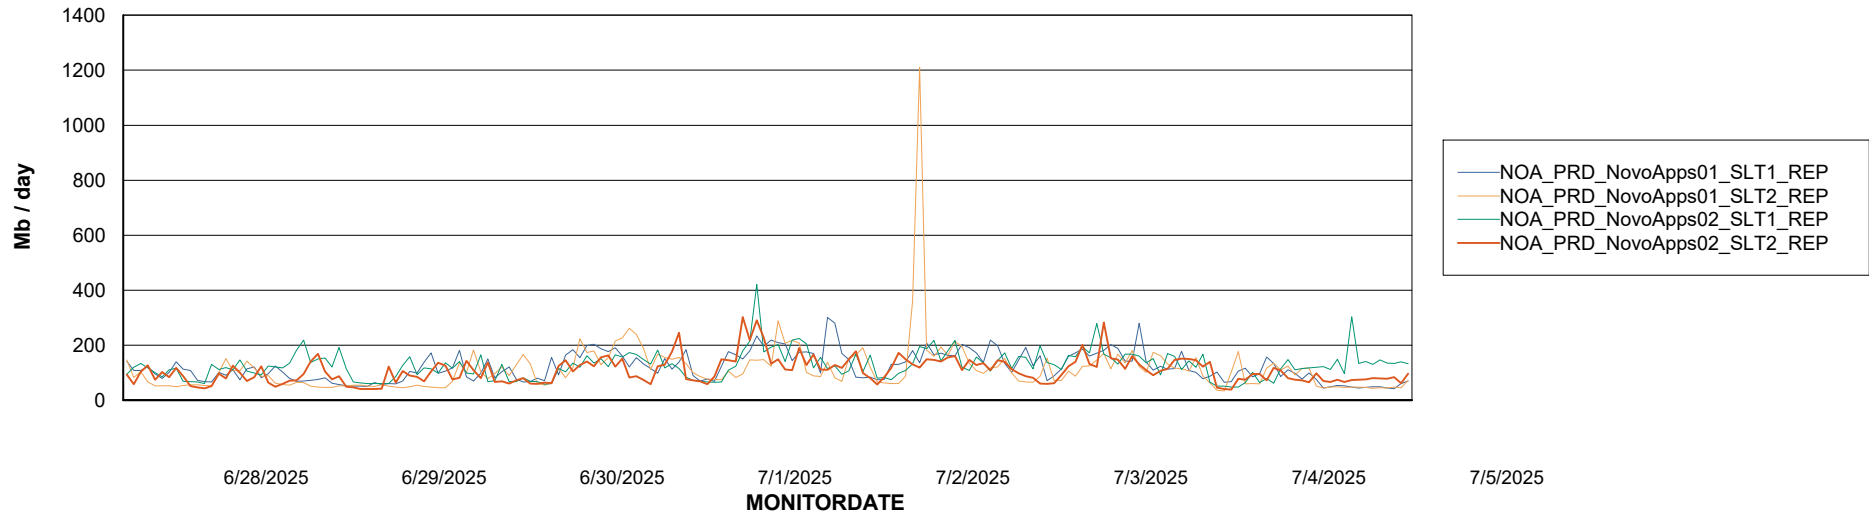

ABSSolute Application ReportServer Services

Avg memory used per ReportServer Service