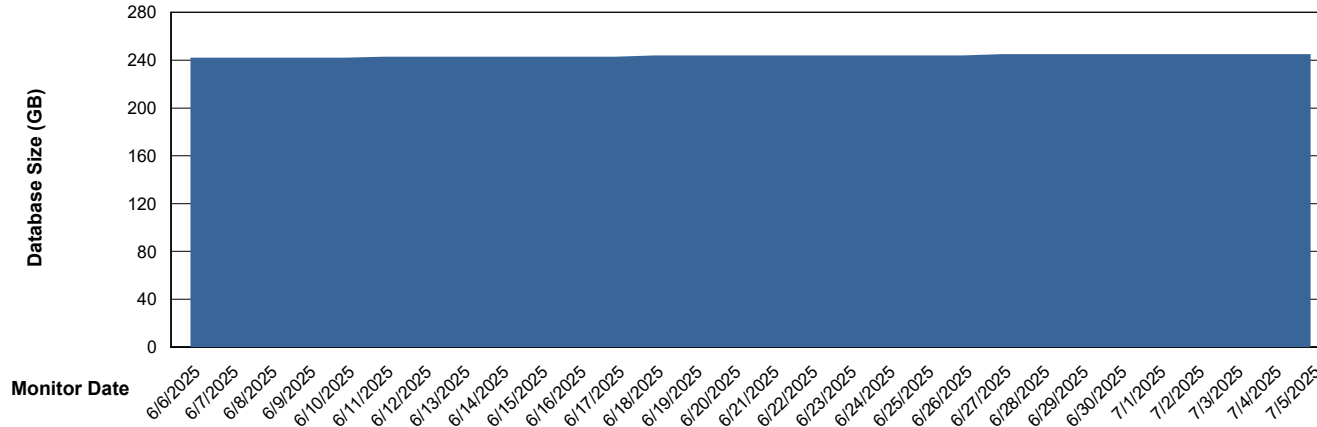

DATABASE SIZE NOA_PRD_NHSBI_ABS1

Database growth over last month