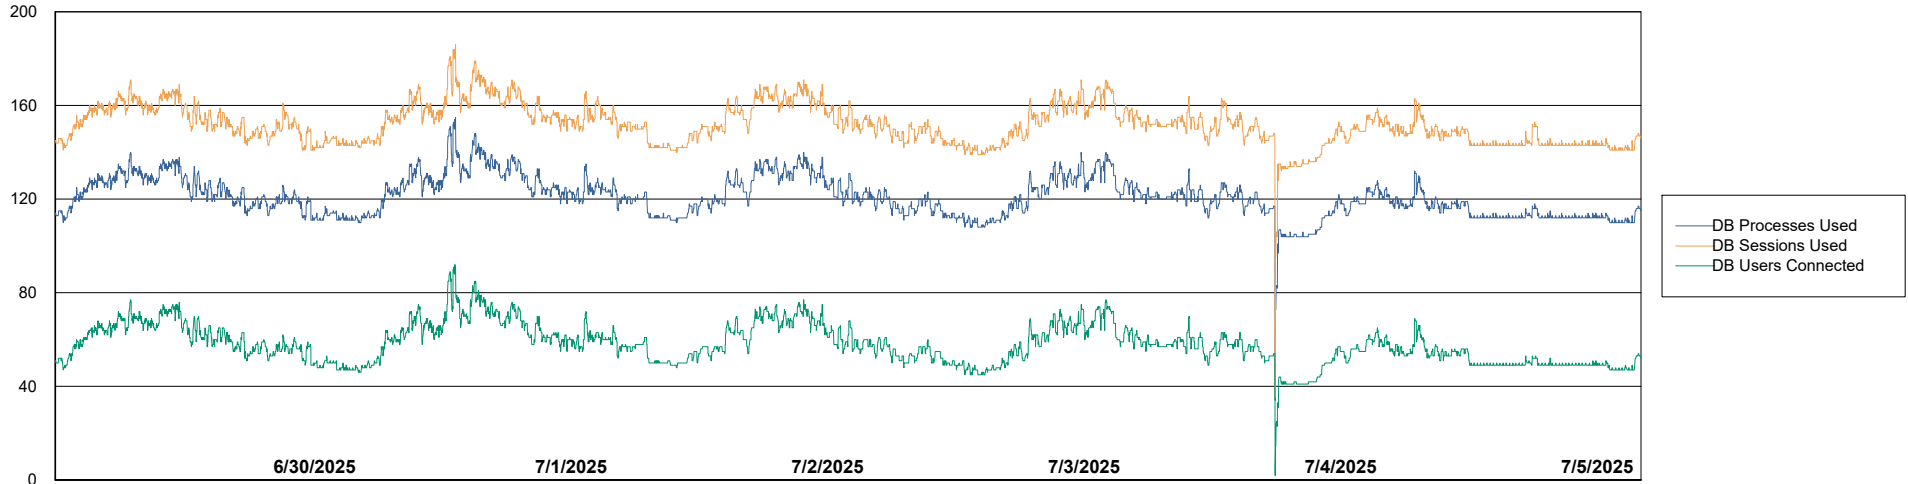

Database Performance NOA_PRD_NovoABS01_ABS1