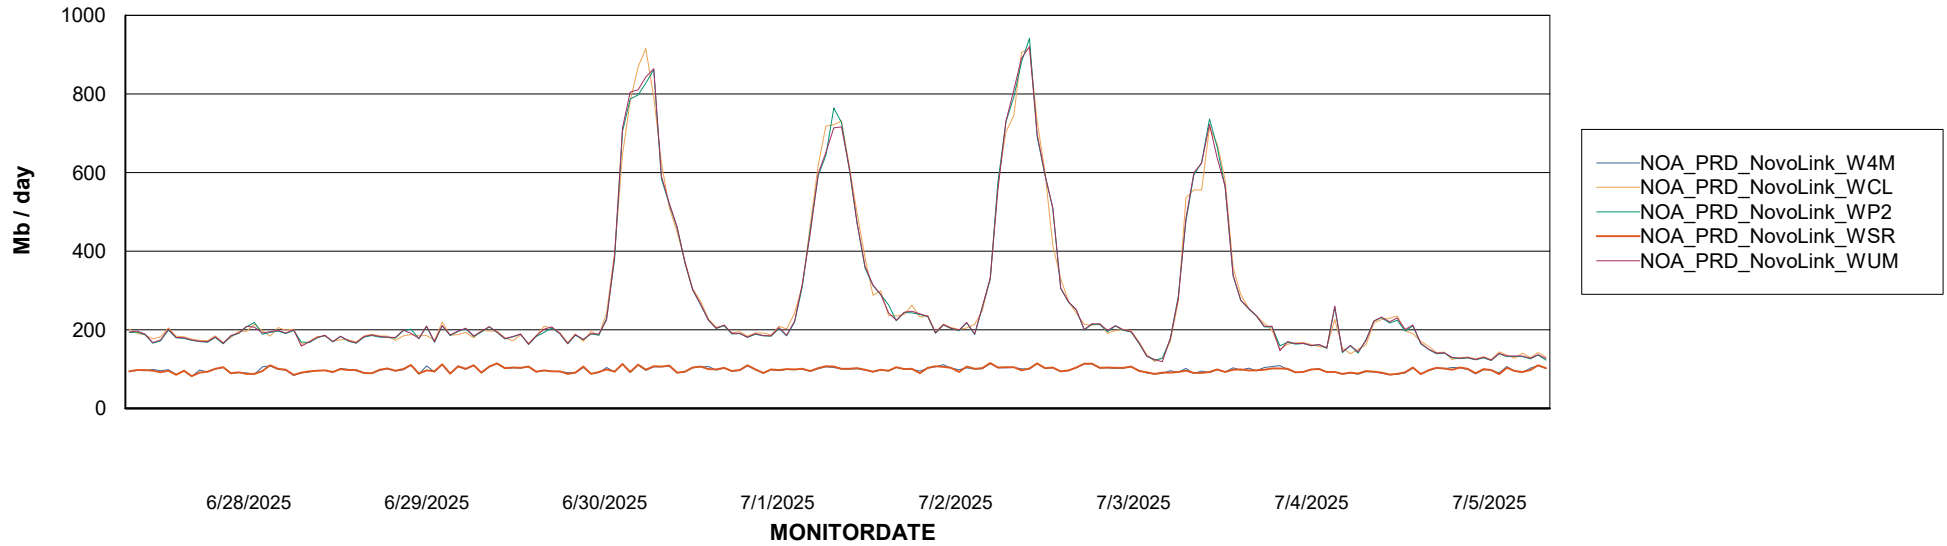

ABSSolute Web Component Services

Avg memory used per ABS Web component