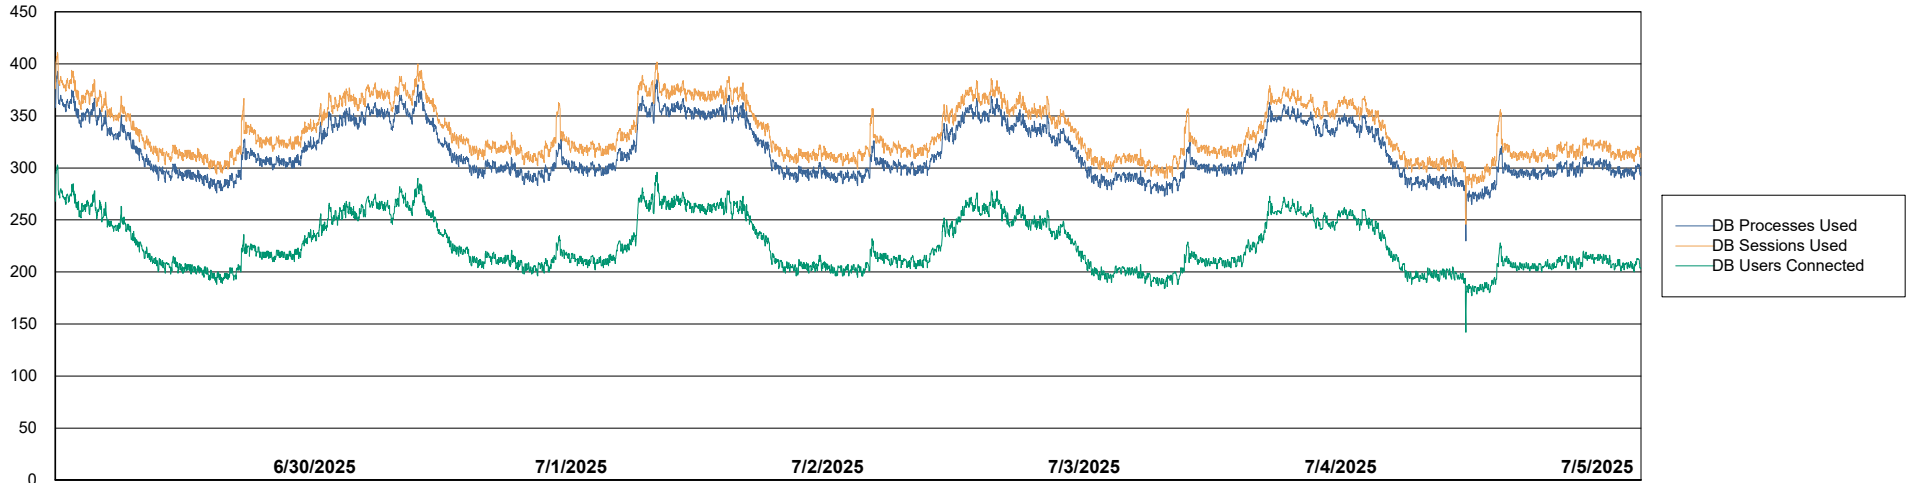

Weekly SLA Customer Report

Customer LTS(CleanLease)_Production
Database ID 126

Database Performance LTS_PRD_CLSABSBI01_ABS1

Weekly SLA Customer Report

Customer LTS(CleanLease)_Production
Database ID 126

Database Performance LTS_PRD_CLSABSD01_ABS1