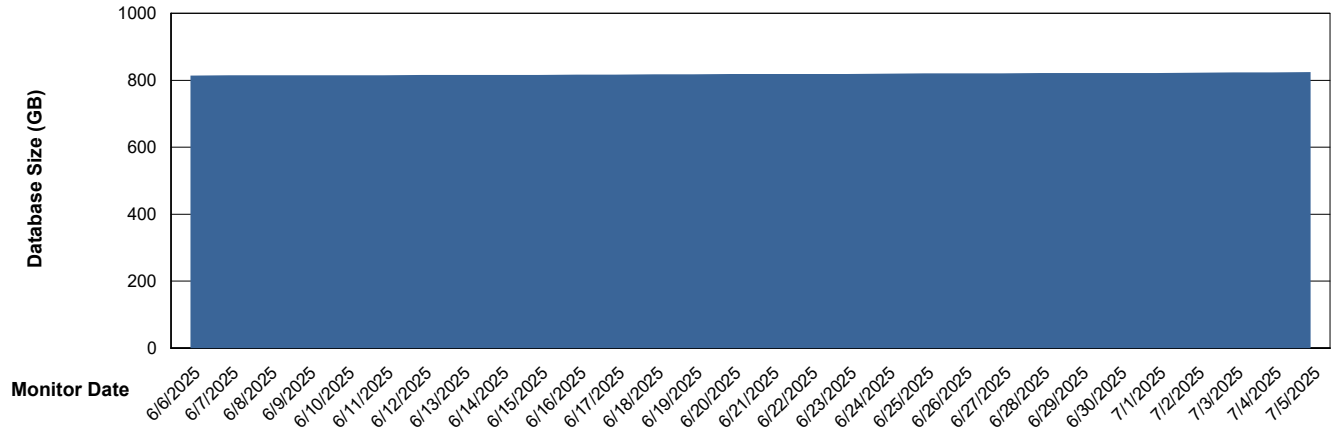

DATABASE SIZE LTS_PRD_CLSABSBI01_ABS1

Database growth over last month