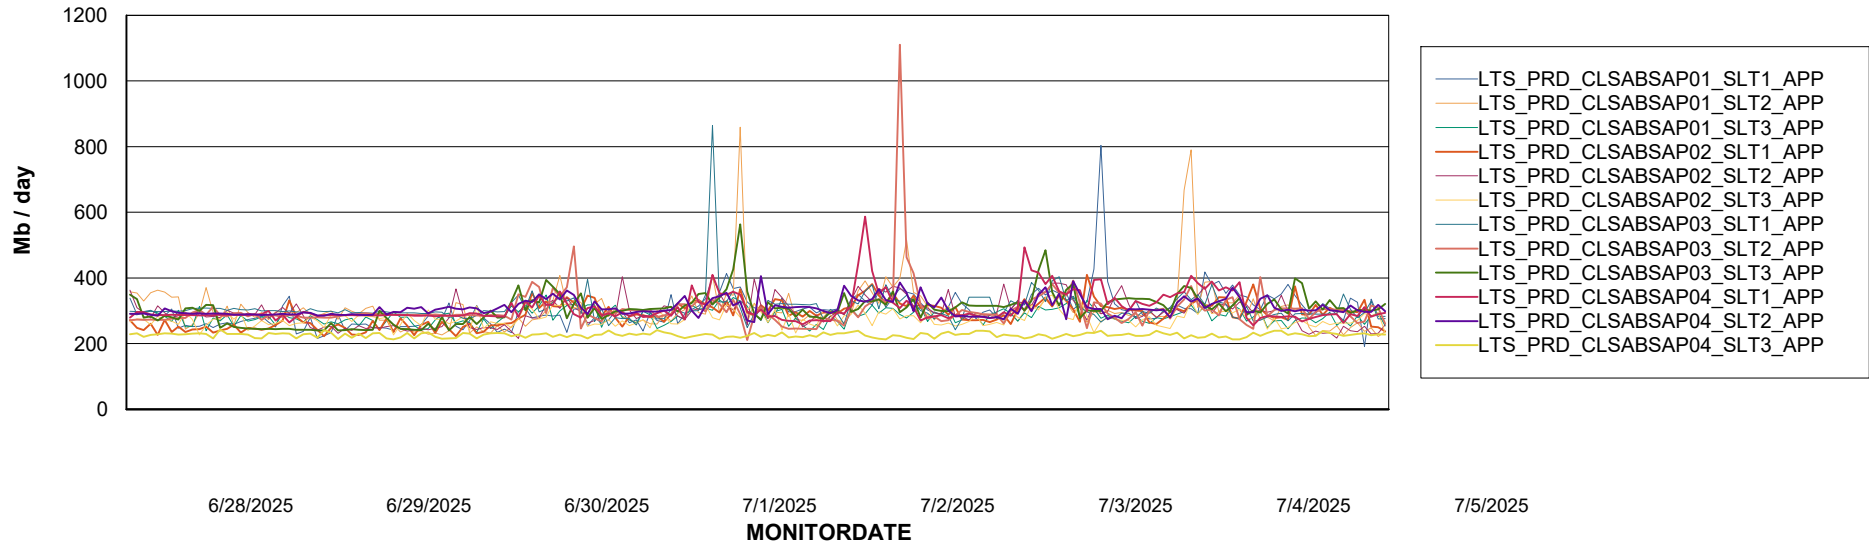

ABSSolute Application Server Services

Avg memory used per ABS Server Service