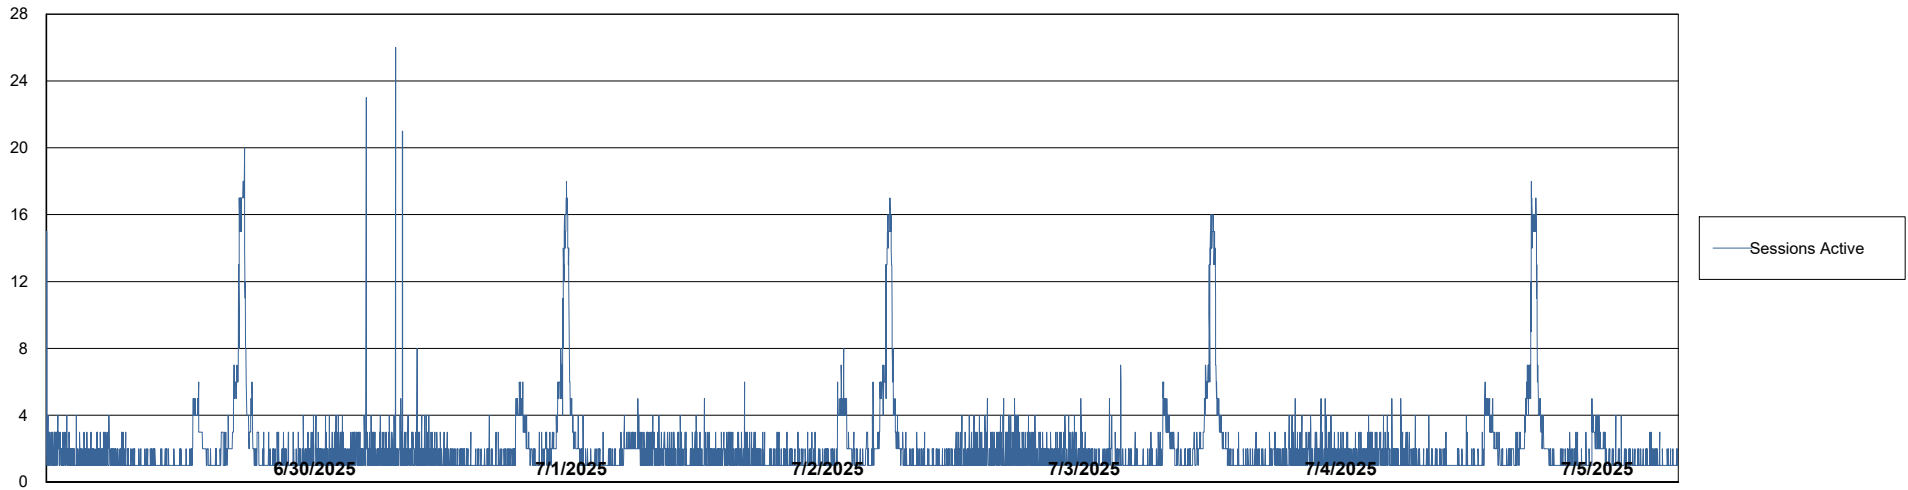

Weekly SLA Customer Report

Customer LTS(CleanLease)_Production
Database ID 126

Database Performance LTS_PRD_CLSABSBI01_ABS1

Weekly SLA Customer Report

Customer LTS(CleanLease)_Production
Database ID 126

Database Performance LTS_PRD_CLSABSD01_ABS1