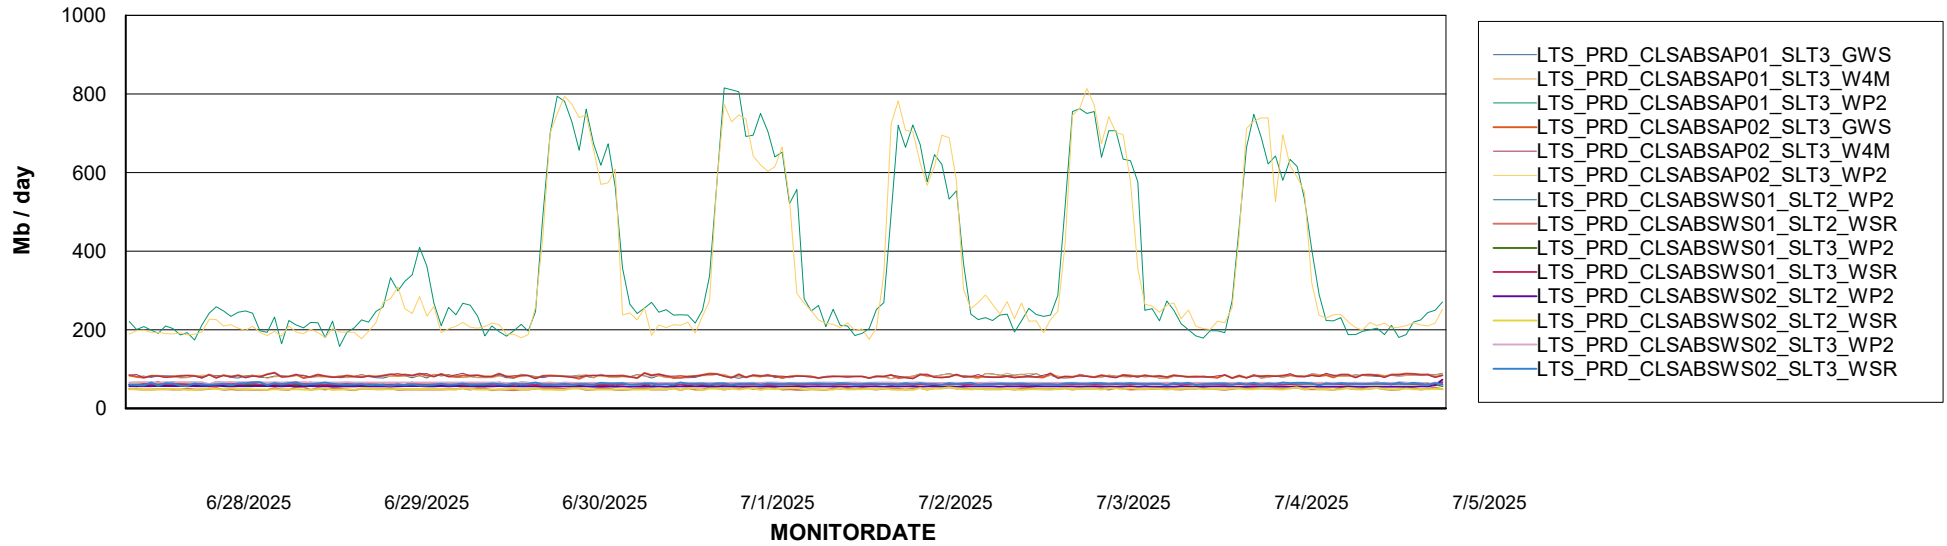

ABSSolute Web Component Services

Avg memory used per ABS Web component