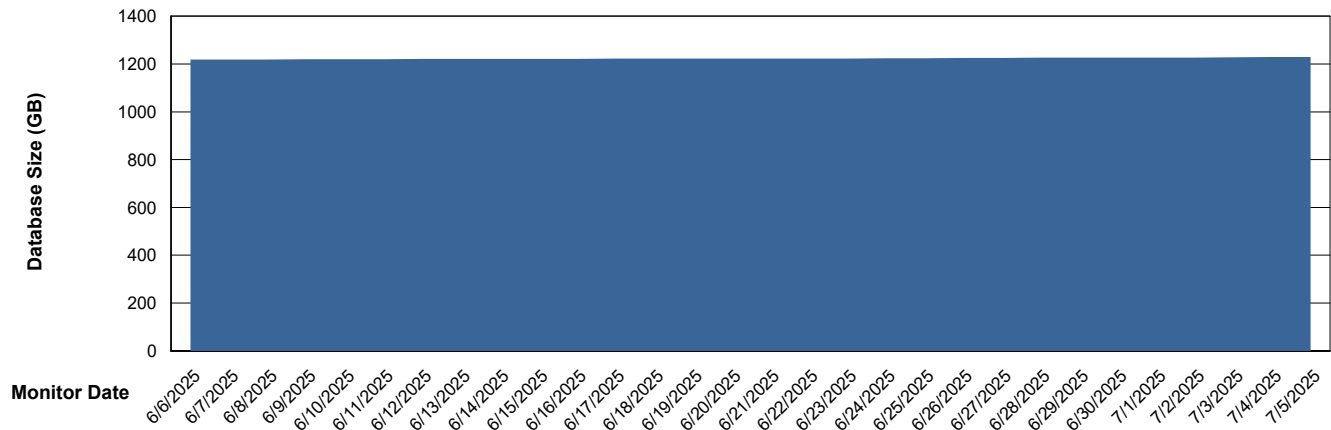

Customer LTS(CleanLease)_Production
Database ID 126

DATABASE SIZE LTS_PRD_CLSABSBI01_ABS1

Database growth over last month

DATABASE SIZE LTS_PRD_CLSABSDB01_ABS1

Database growth over last month

Weekly SLA Customer Report