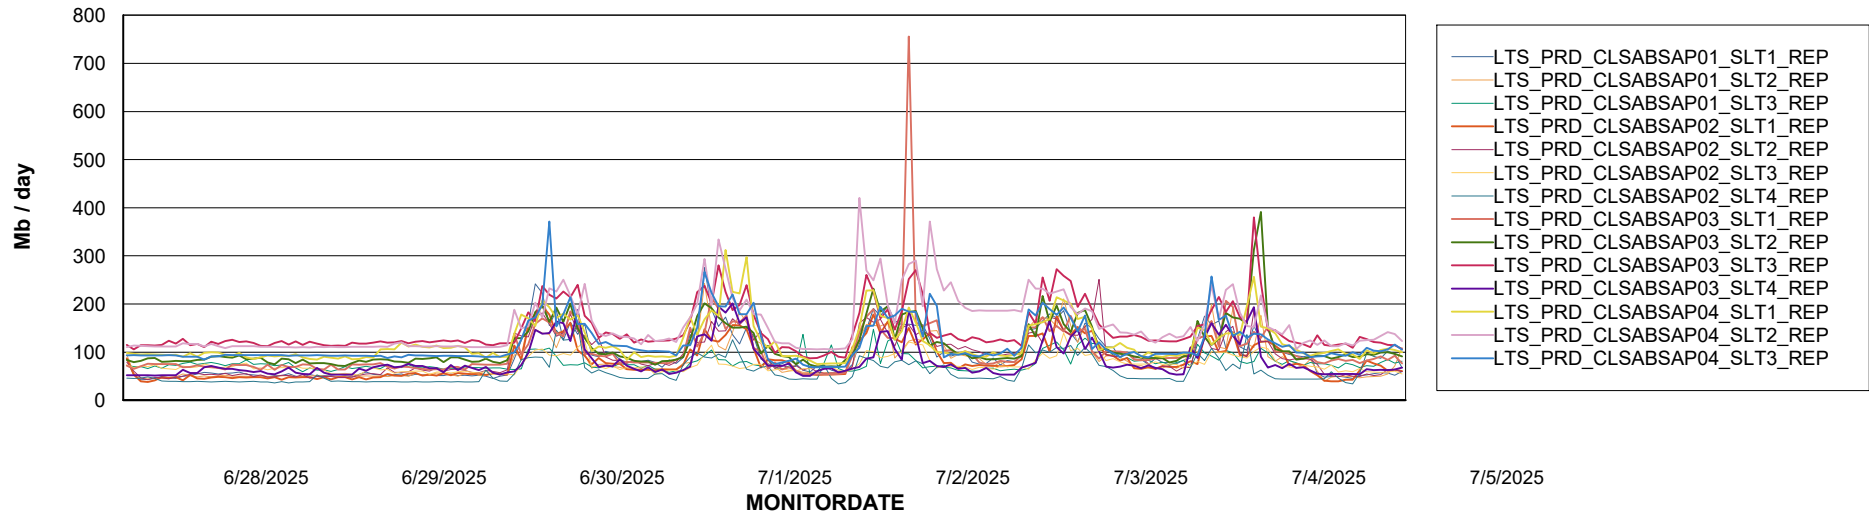

ABSSolute Application ReportServer Services

Avg memory used per ReportServer Service