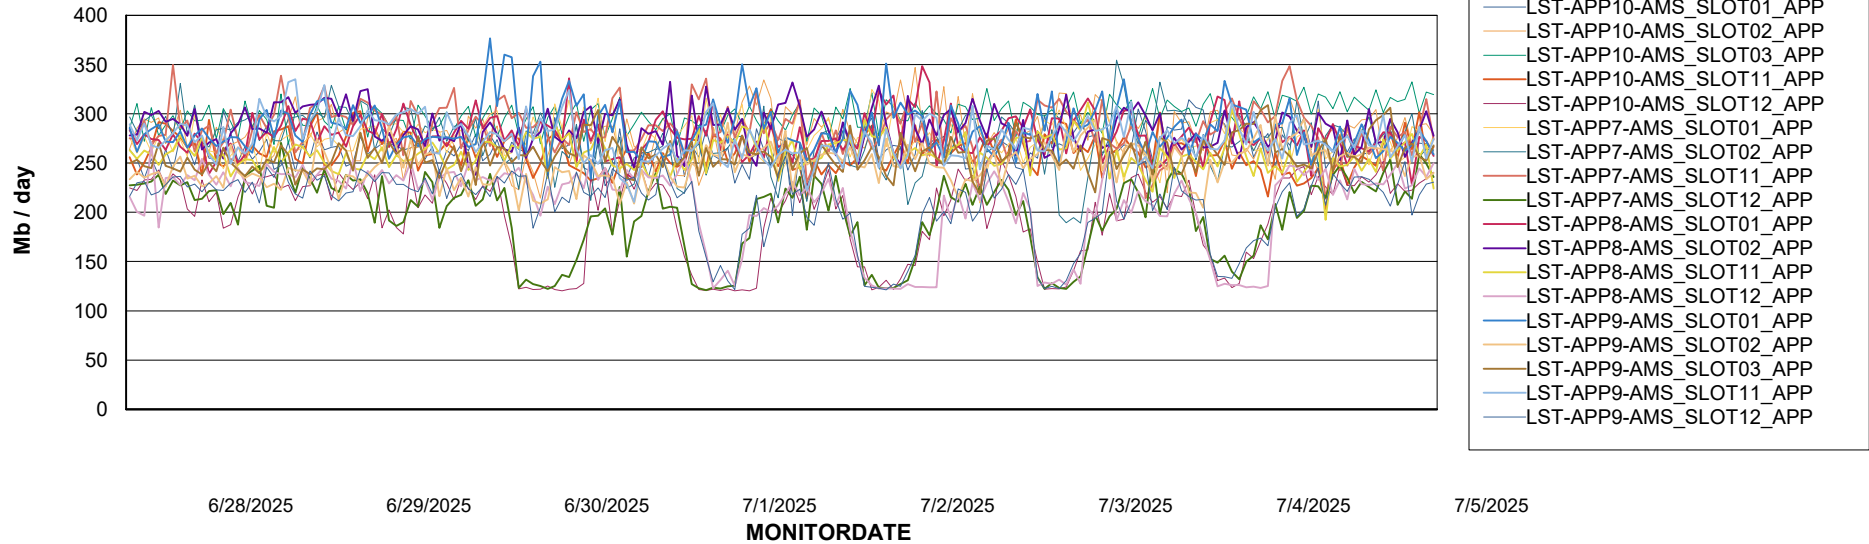

ABSSolute Application Server Services

Avg memory used per ABS Server Service