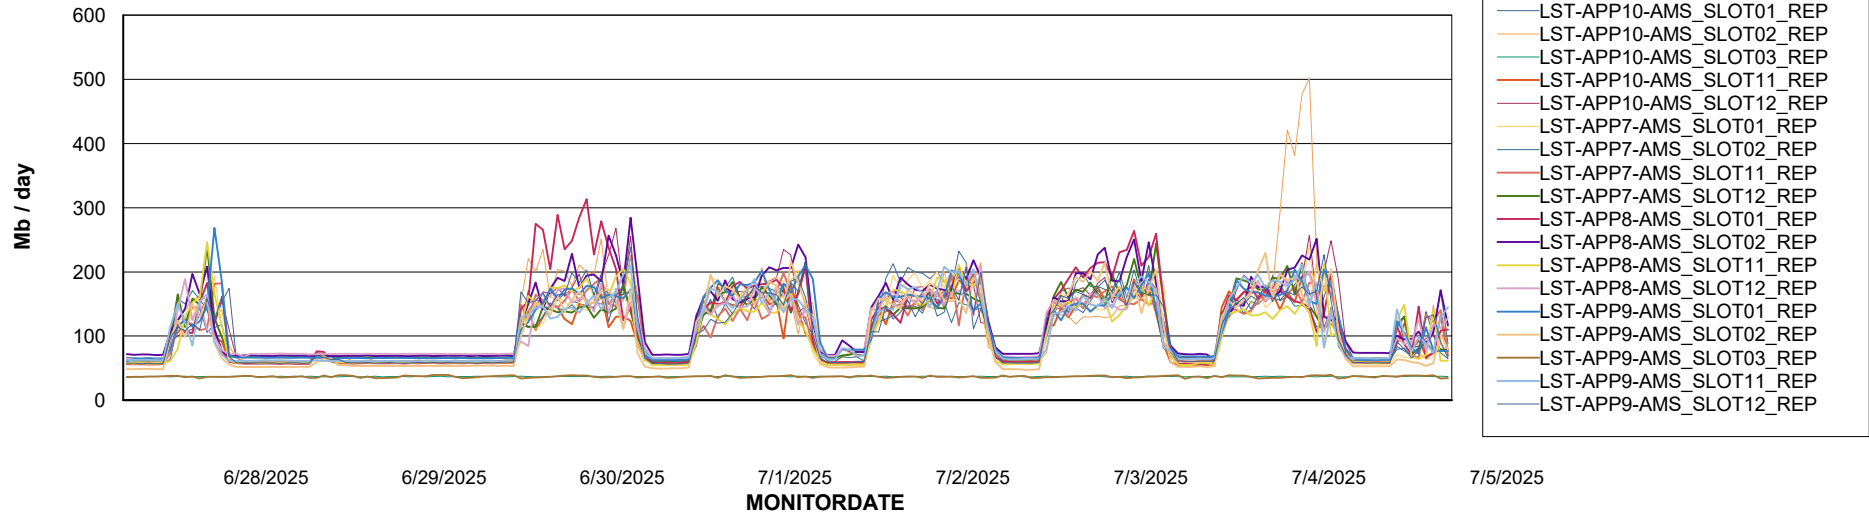

ABSSolute Application ReportServer Services

Avg memory used per ReportServer Service