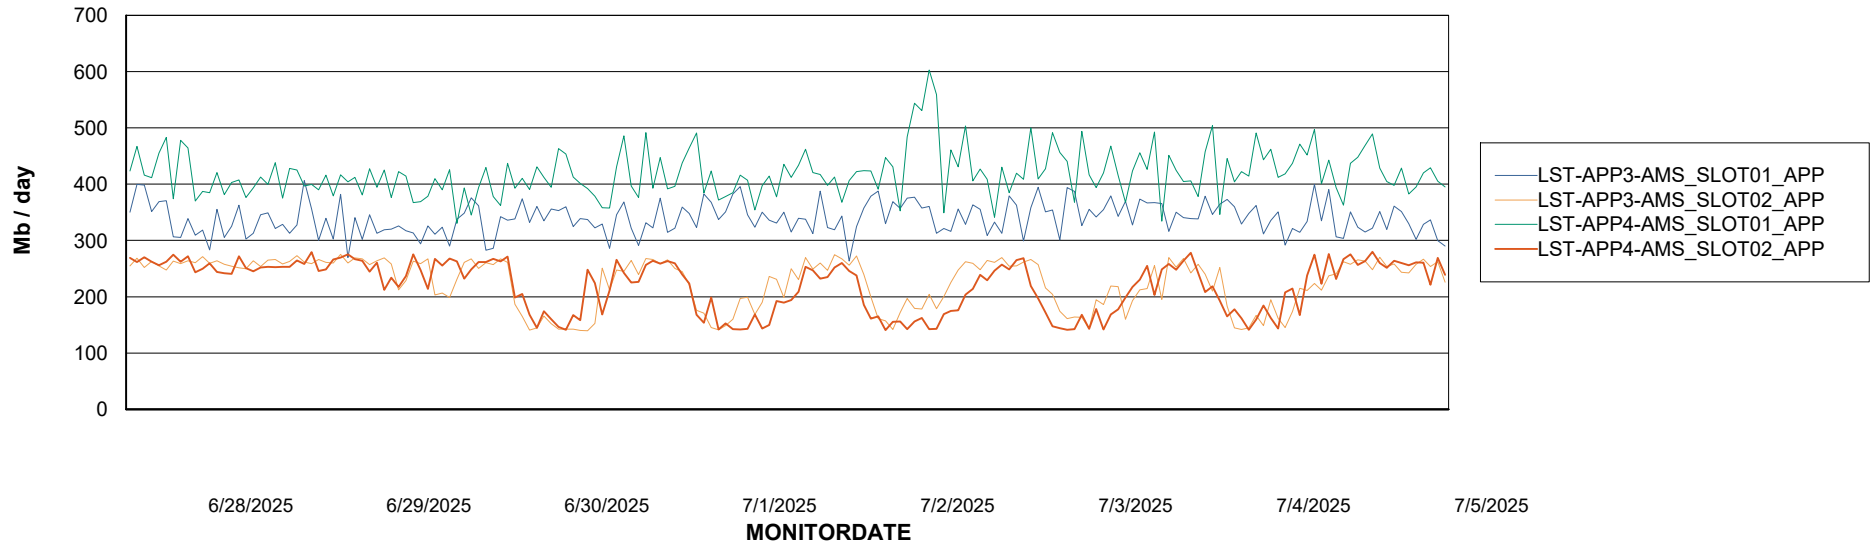

ABSSolute Application Server Services

Avg memory used per ABS Server Service