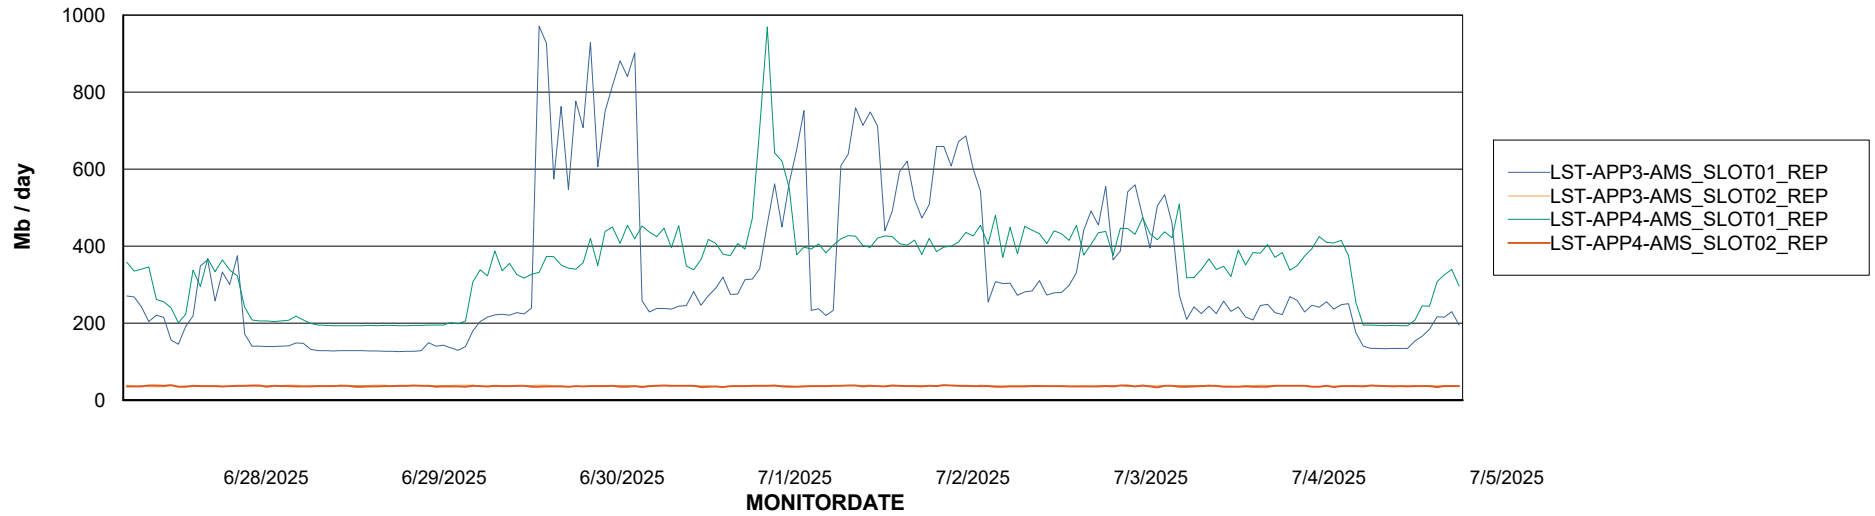

ABSSolute Application ReportServer Services

Avg memory used per ReportServer Service