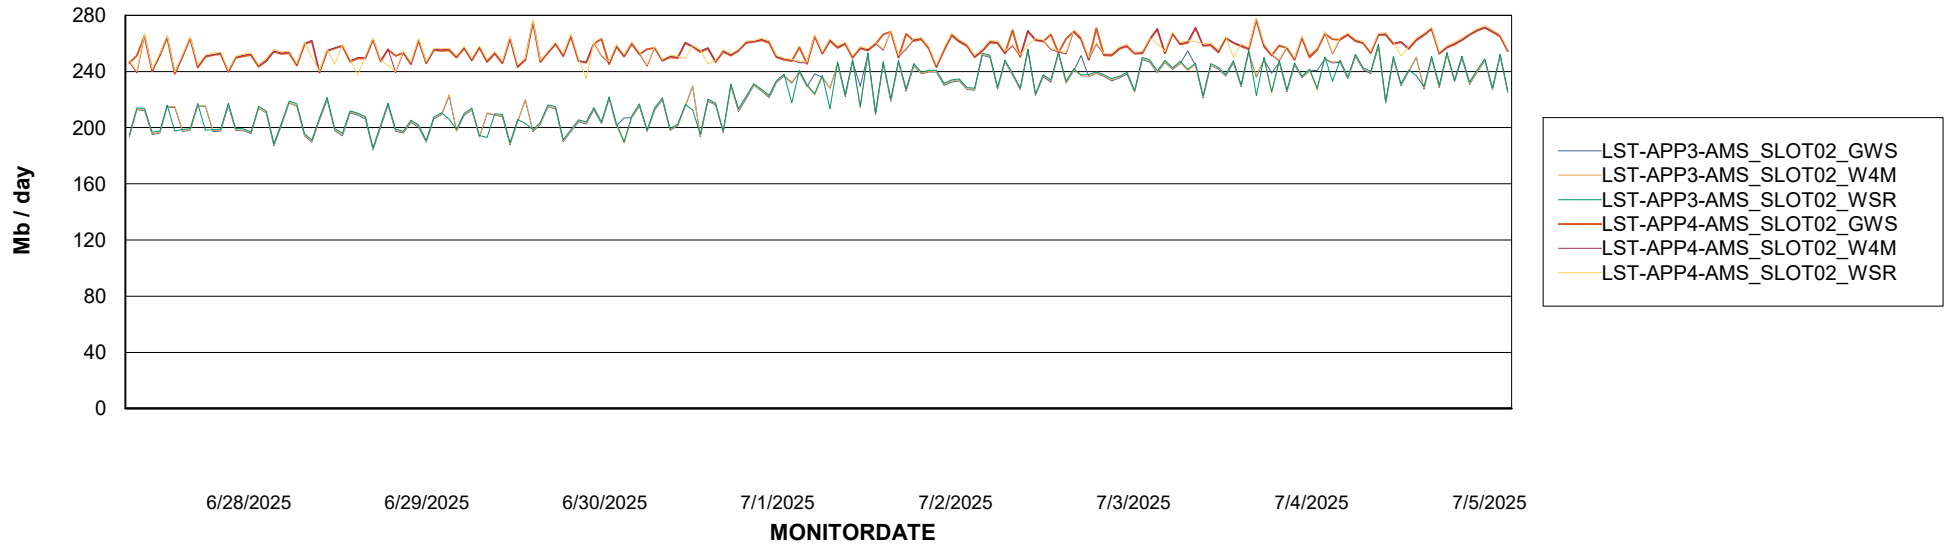

ABSSolute Web Component Services

Avg memory used per ABS Web component