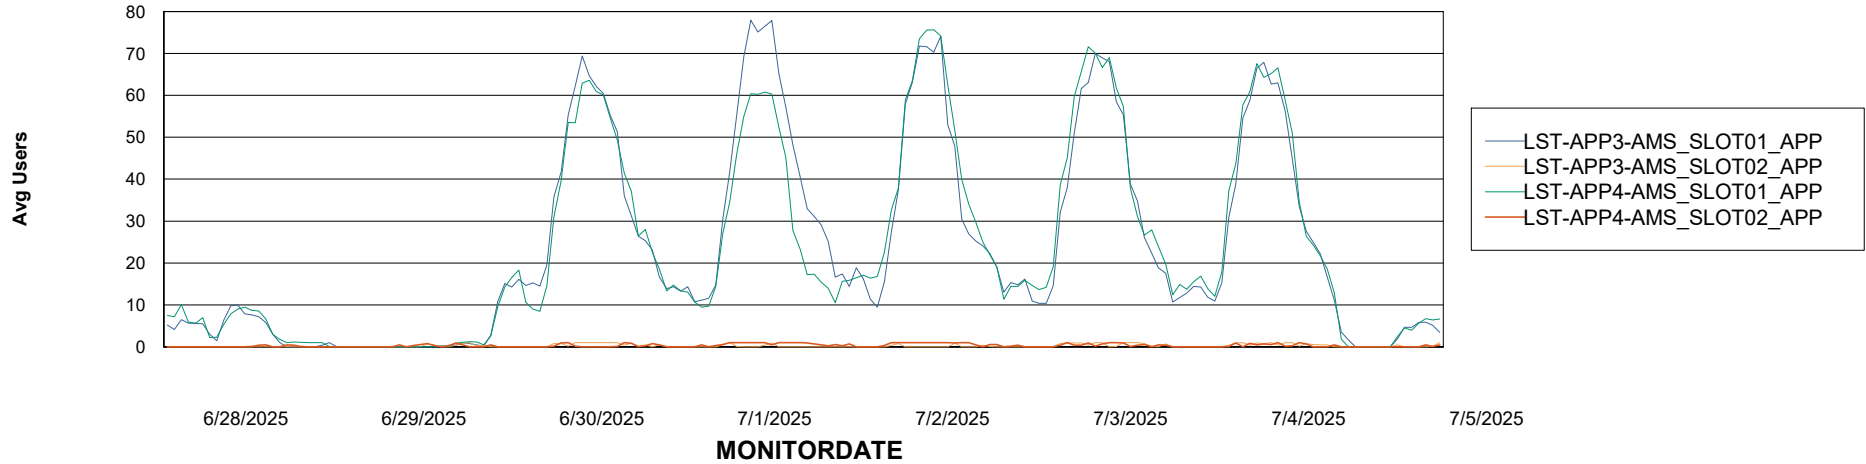

Weekly SLA Customer Report

Customer LST OCI AMS Production ABSME
Database ID 213

ABSSolute Application Server Services

Avg memory used per ABS Server Service

Avg users per day per ABS server

Weekly SLA Customer Report