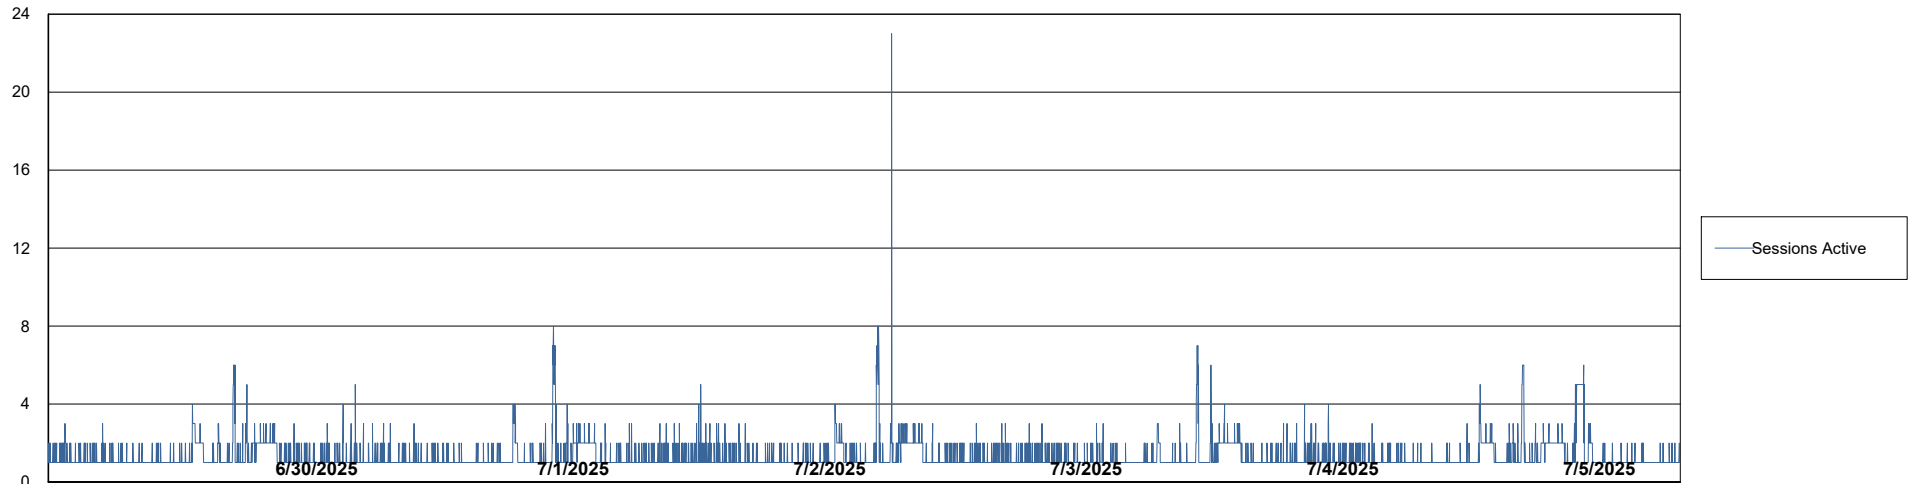

Database Performance LST-DBS4-AMS_DB_ABSME2