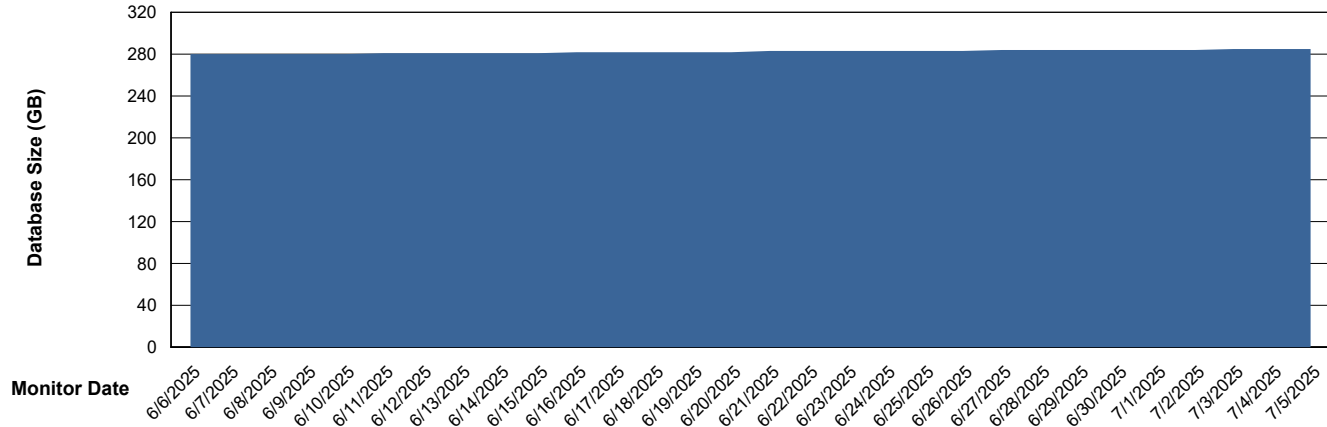

Database Performance LST-DBS4-AMS_DB_ABSME2

Weekly SLA Customer Report

Customer LST OCI AMS Production ABSME2
 Database ID 211

DATABASE SIZE LST-DBS4-AMS_DB_ABSME2

Database growth over last month

Database Tablespace LST-DBS4-AMS_DB_ABSME2