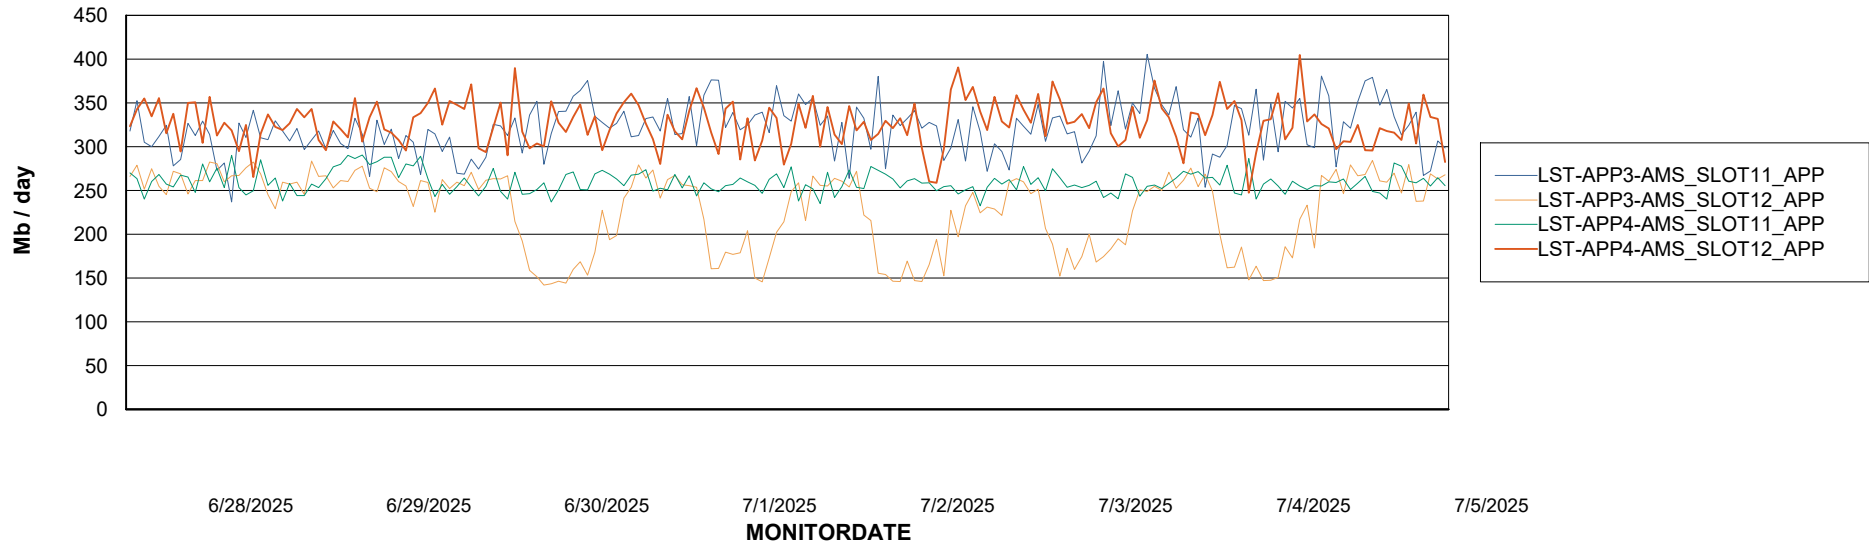

ABSSolute Application Server Services

Avg memory used per ABS Server Service