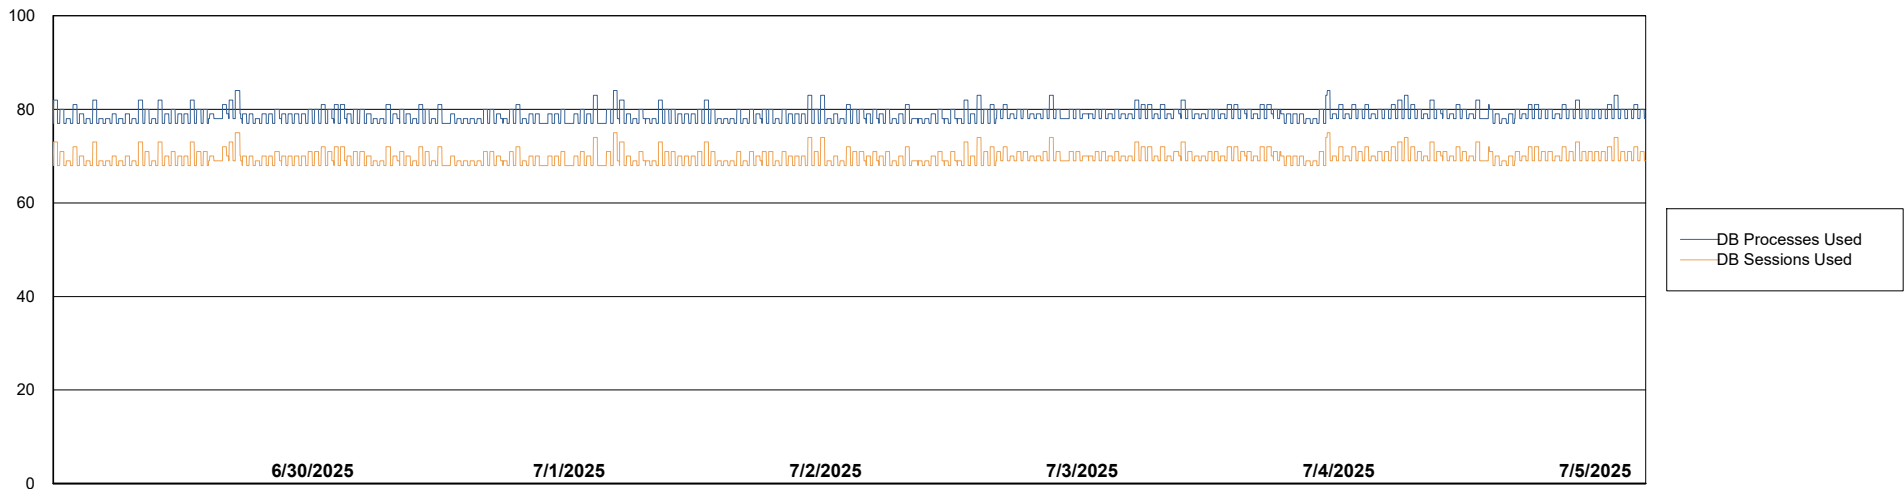

Database Performance LST-DBS3-AMS_DB_HSBME2

DB Processes Max 0
DB Processes Max 1,000