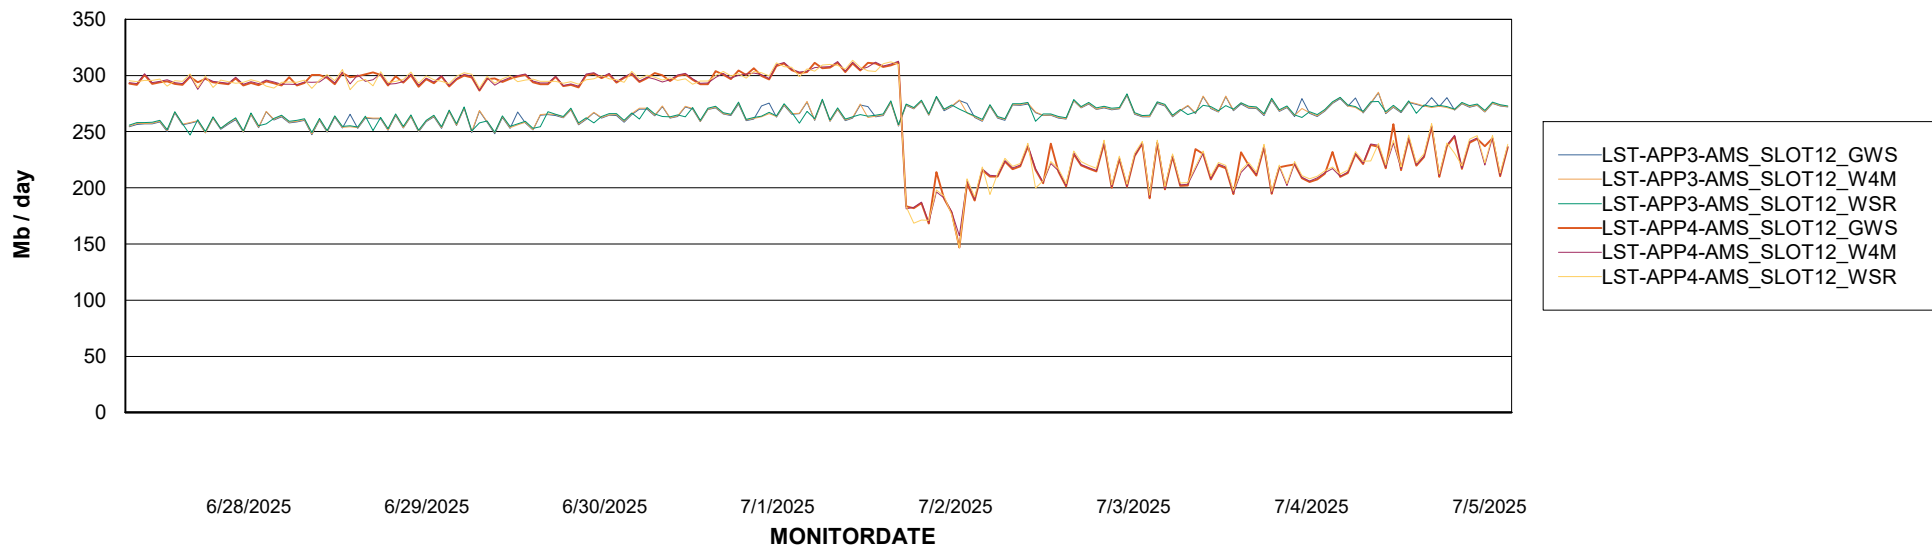

ABSSolute Web Component Services

Avg memory used per ABS Web component