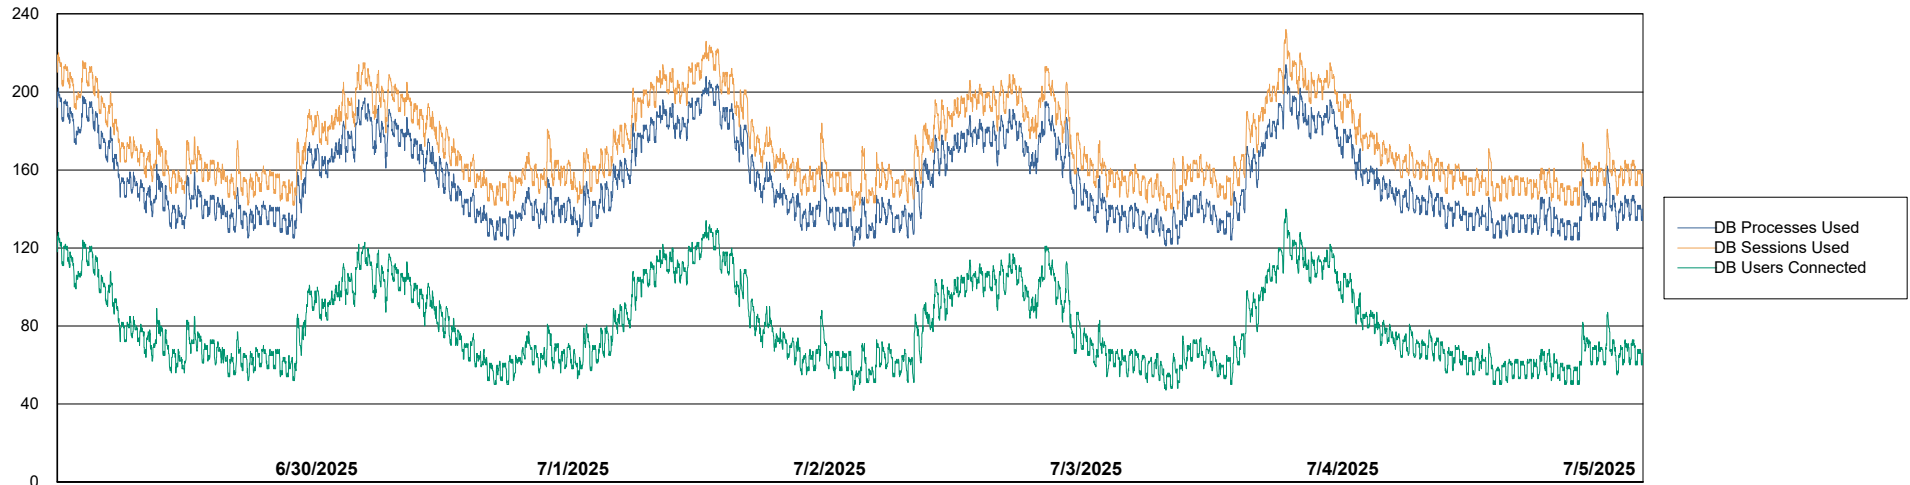

Database Performance LST-DBS4-AMS_DB_ABSME2