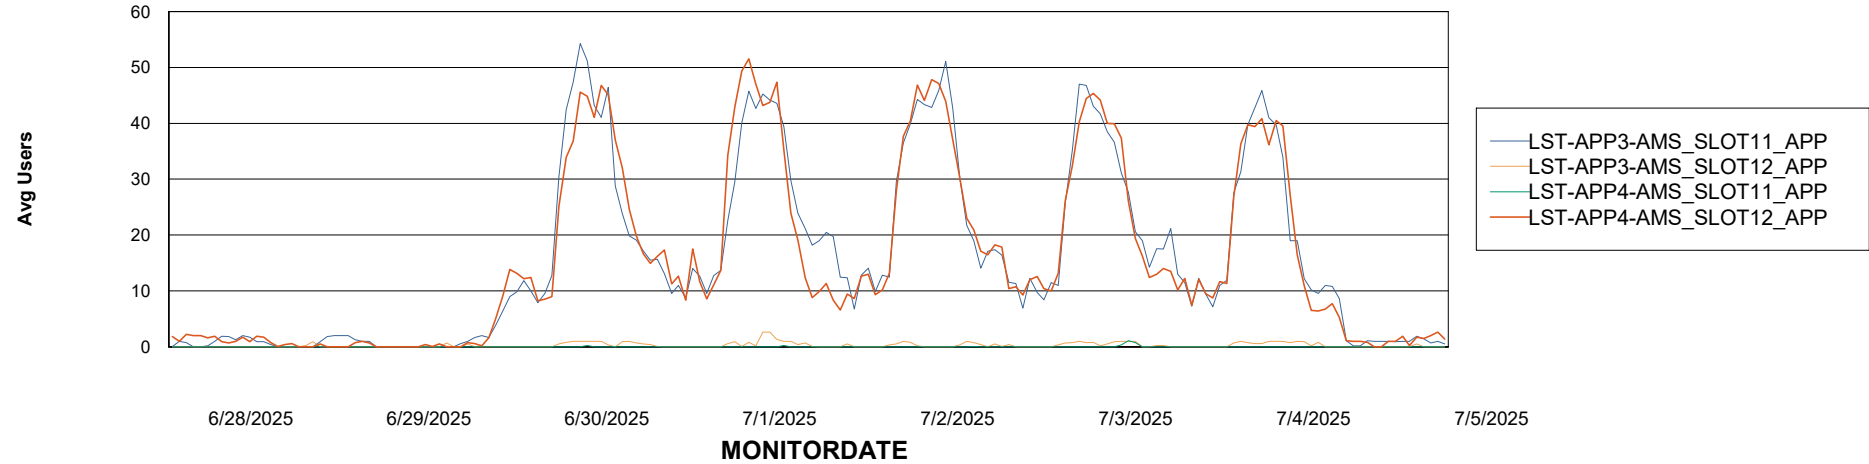

Weekly SLA Customer Report

Customer LST OCI AMS Production ABSME2
Database ID 211

ABSSolute Application Server Services

Avg memory used per ABS Server Service

Avg users per day per ABS server

Weekly SLA Customer Report