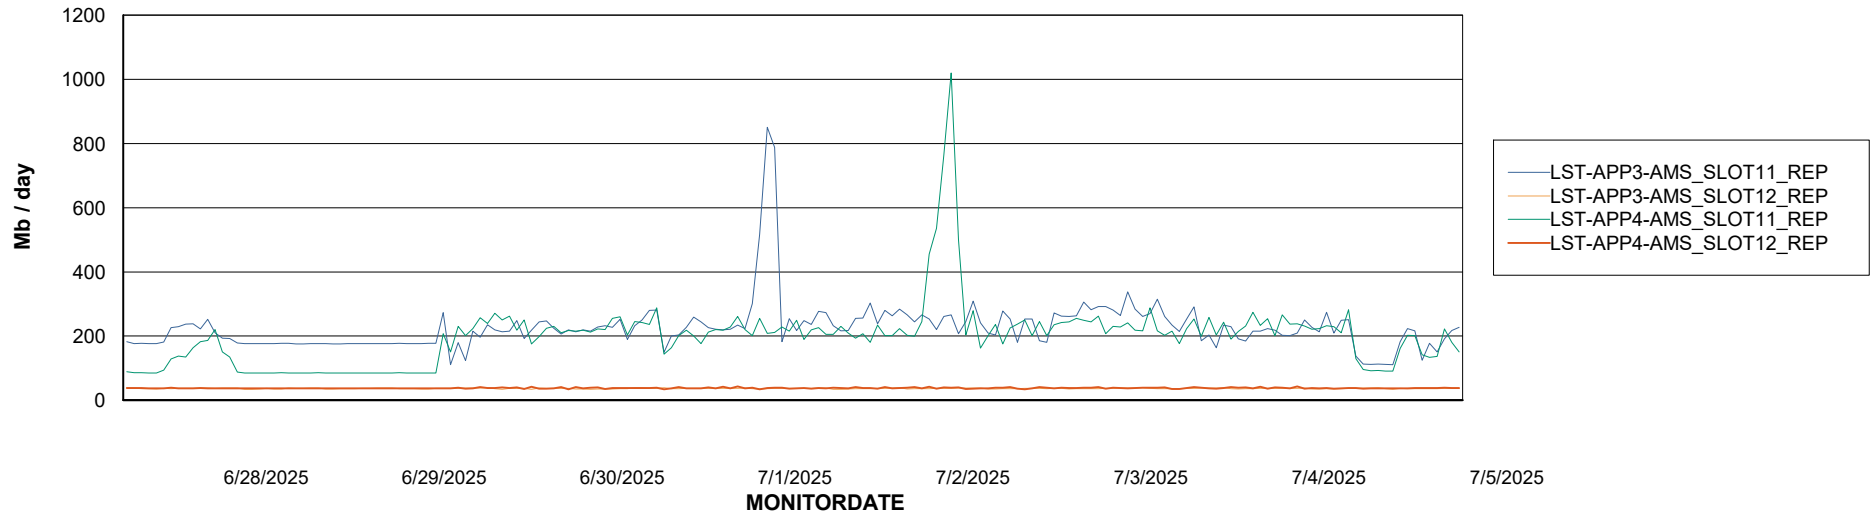

ABSSolute Application ReportServer Services

Avg memory used per ReportServer Service