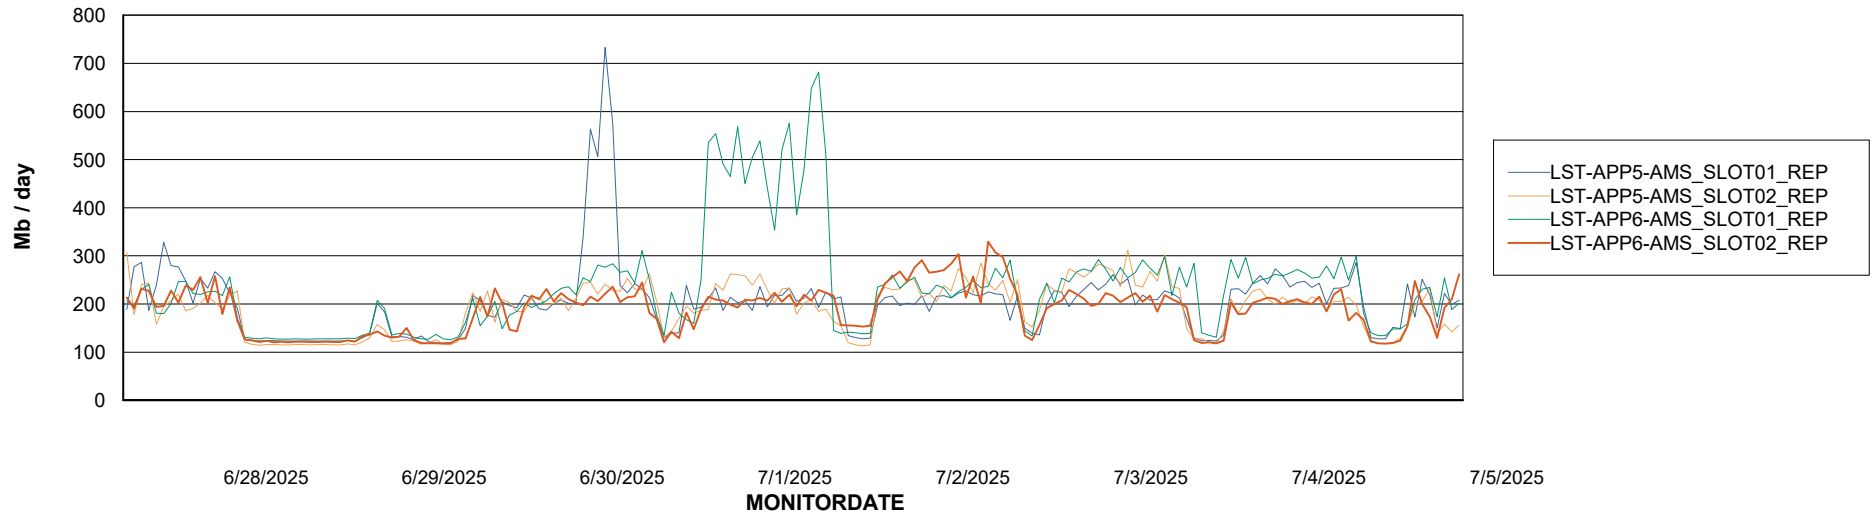

ABSSolute Application ReportServer Services

Avg memory used per ReportServer Service