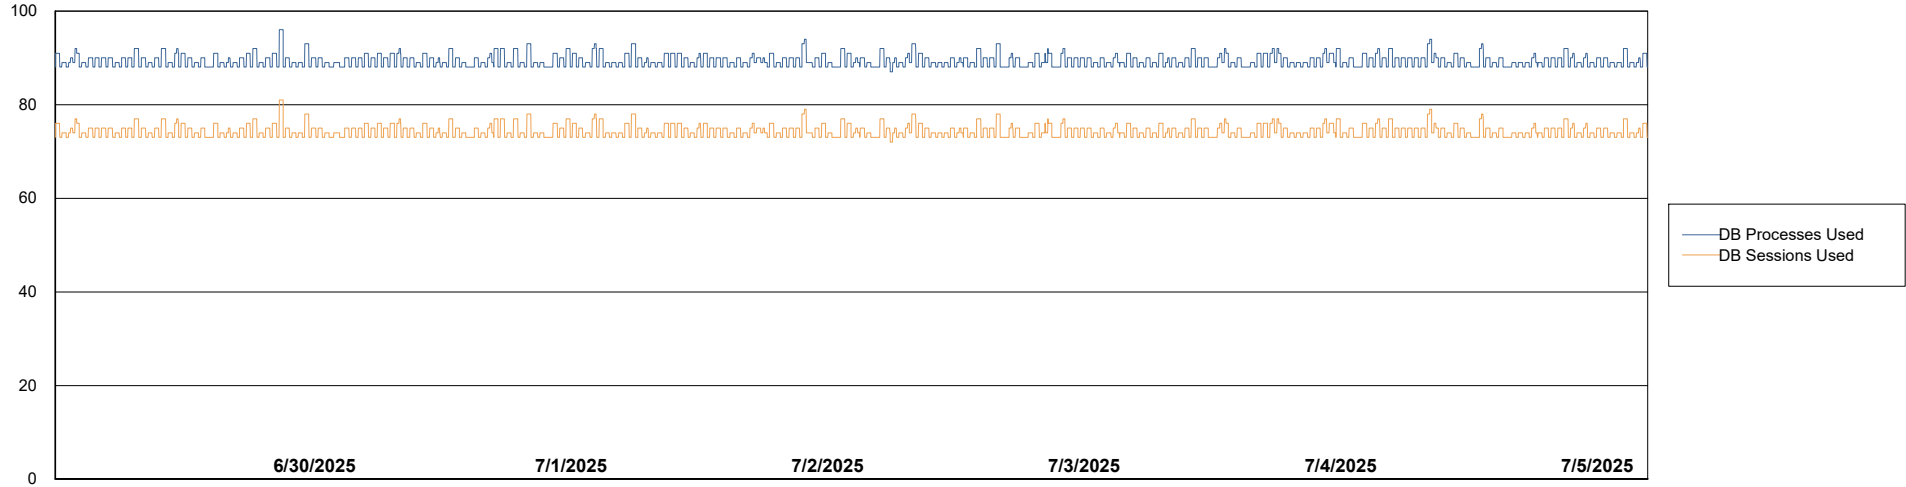

Database Performance LST-DBS6-AMS_DB_HSBABSEE

DB Processes Max 0
DB Processes Max 1,000