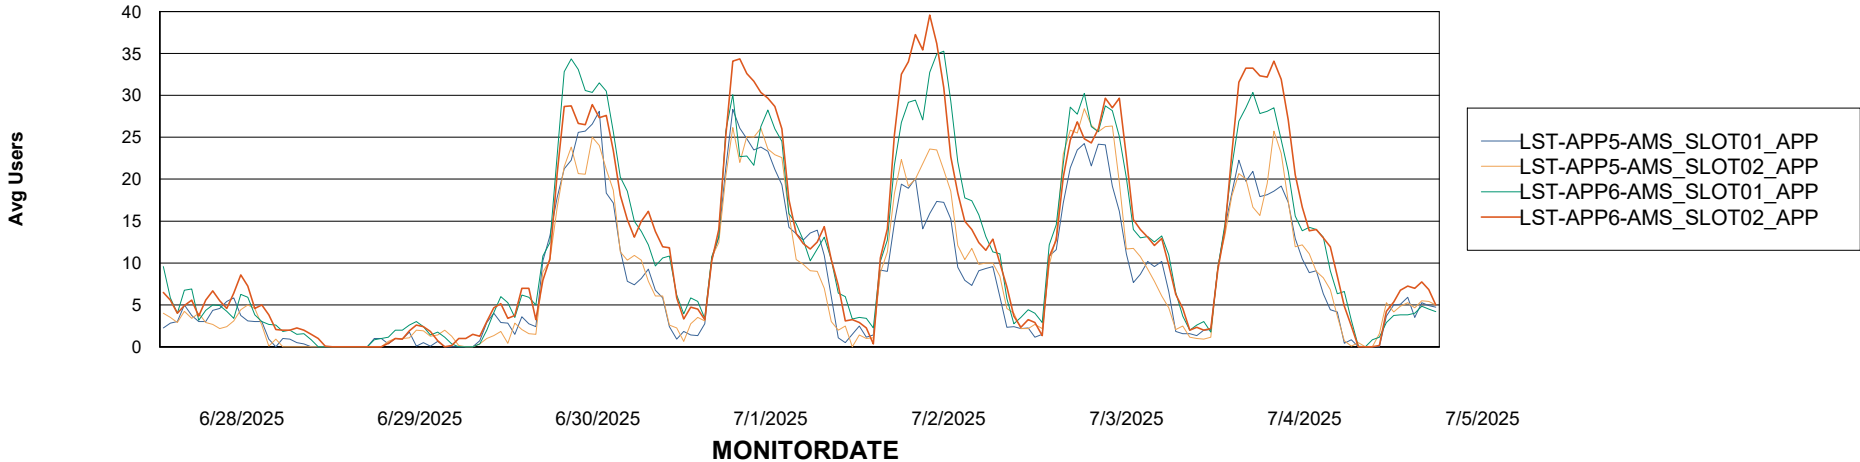

Weekly SLA Customer Report

Customer LST OCI AMS Production ABSEE
Database ID 206

ABSSolute Application Server Services

Avg memory used per ABS Server Service

Avg users per day per ABS server

Weekly SLA Customer Report