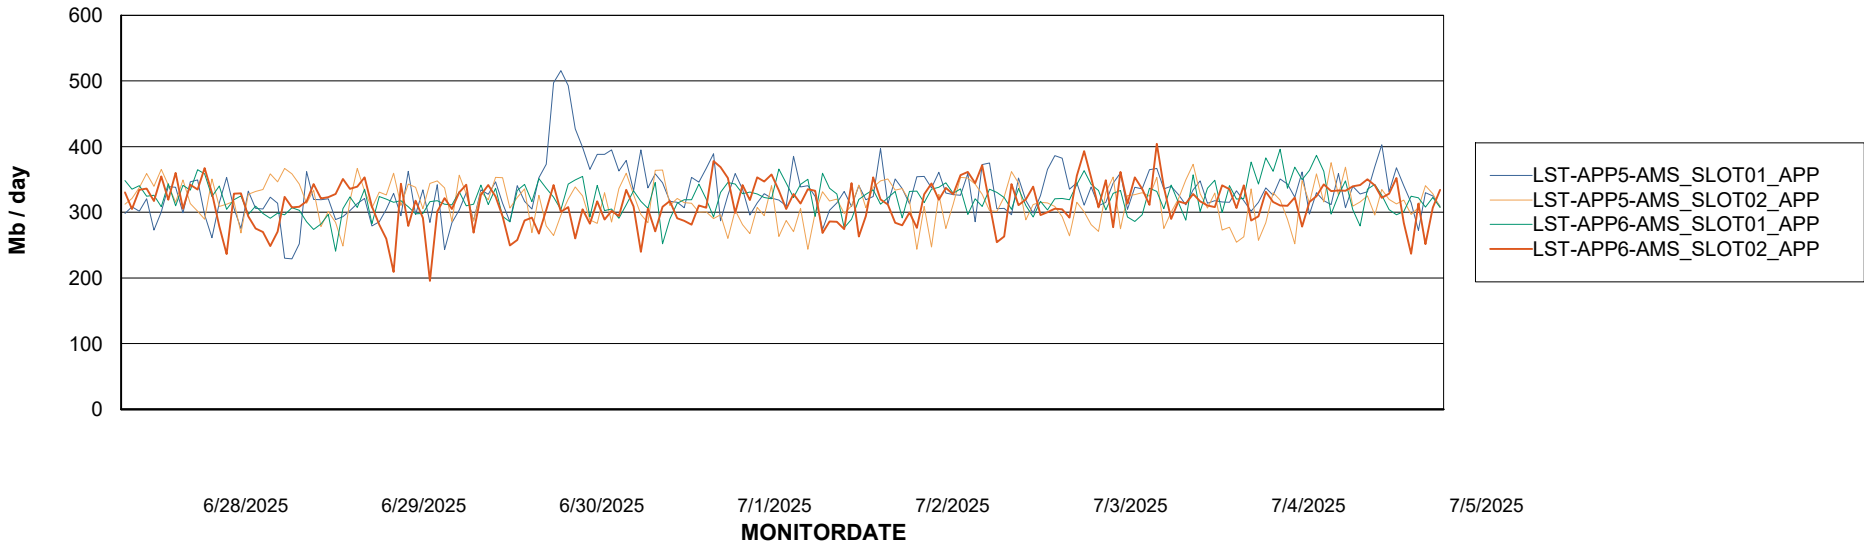

ABSSolute Application Server Services

Avg memory used per ABS Server Service