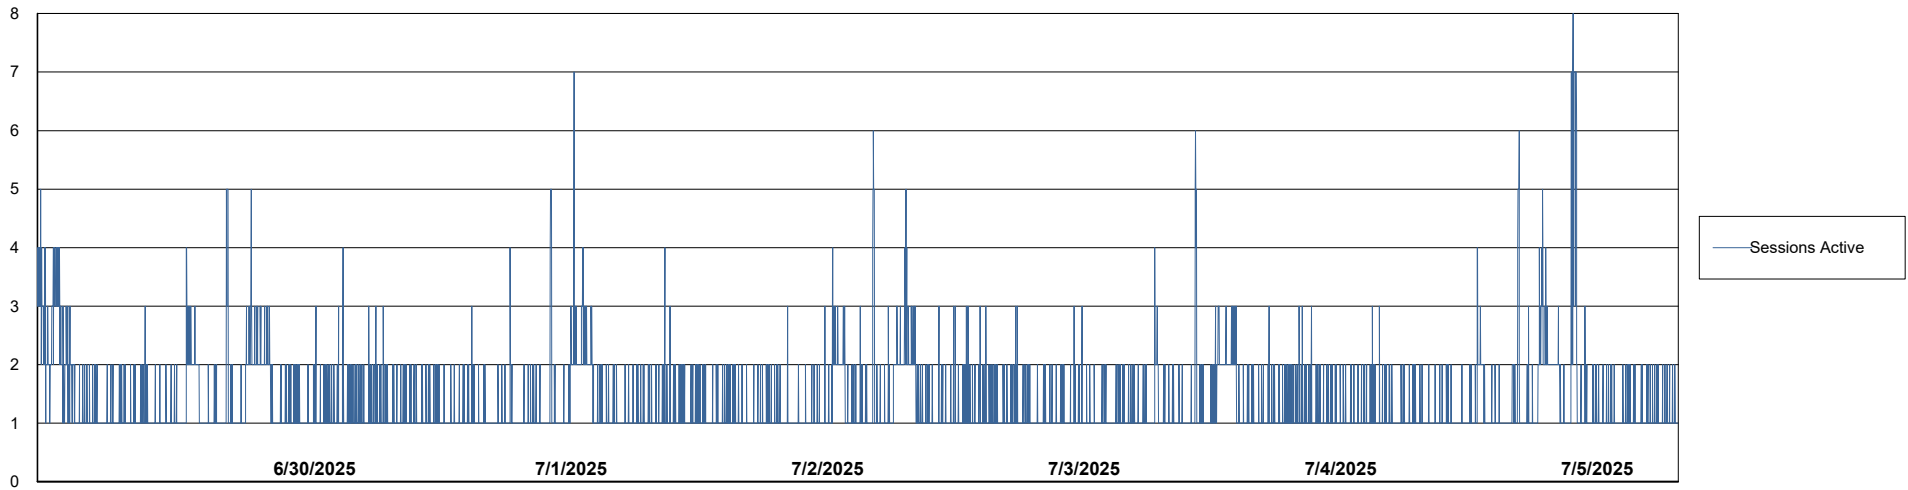

Database Performance LST-DBS5-AMS_DB_ABSEE