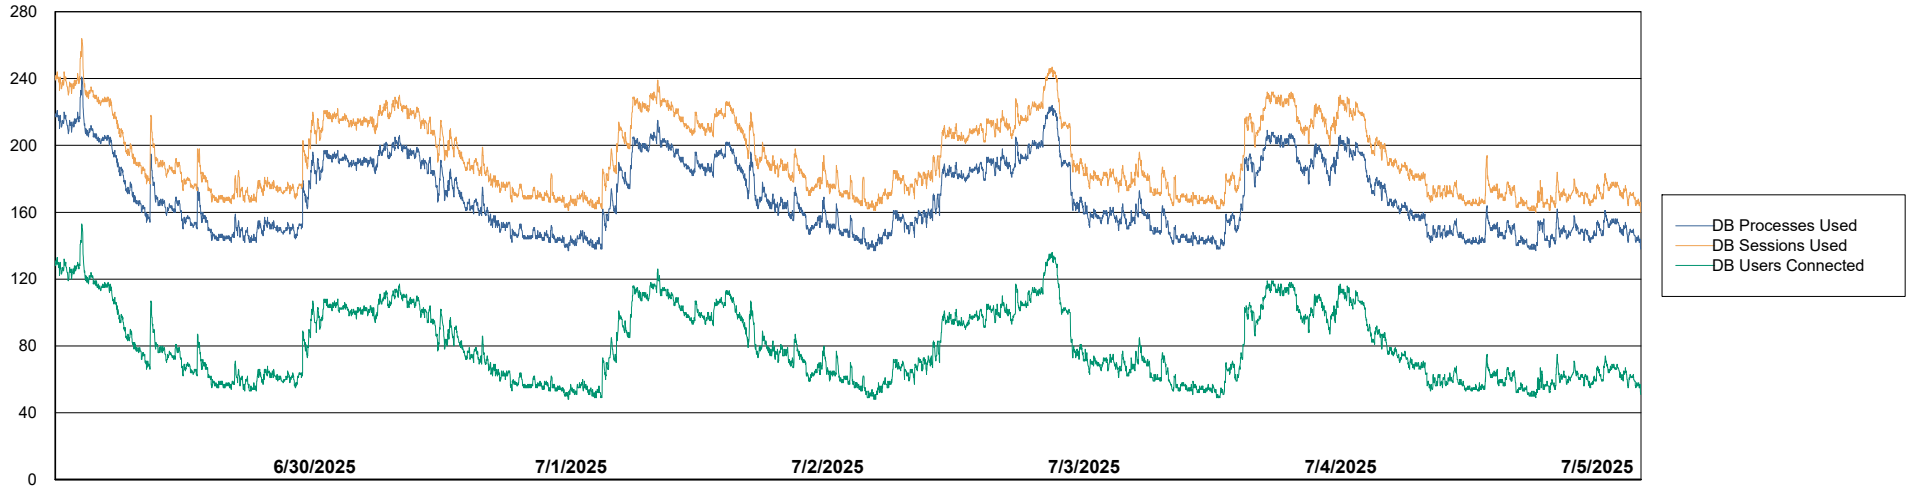

Database Performance LST-DBS5-AMS_DB_ABSEE