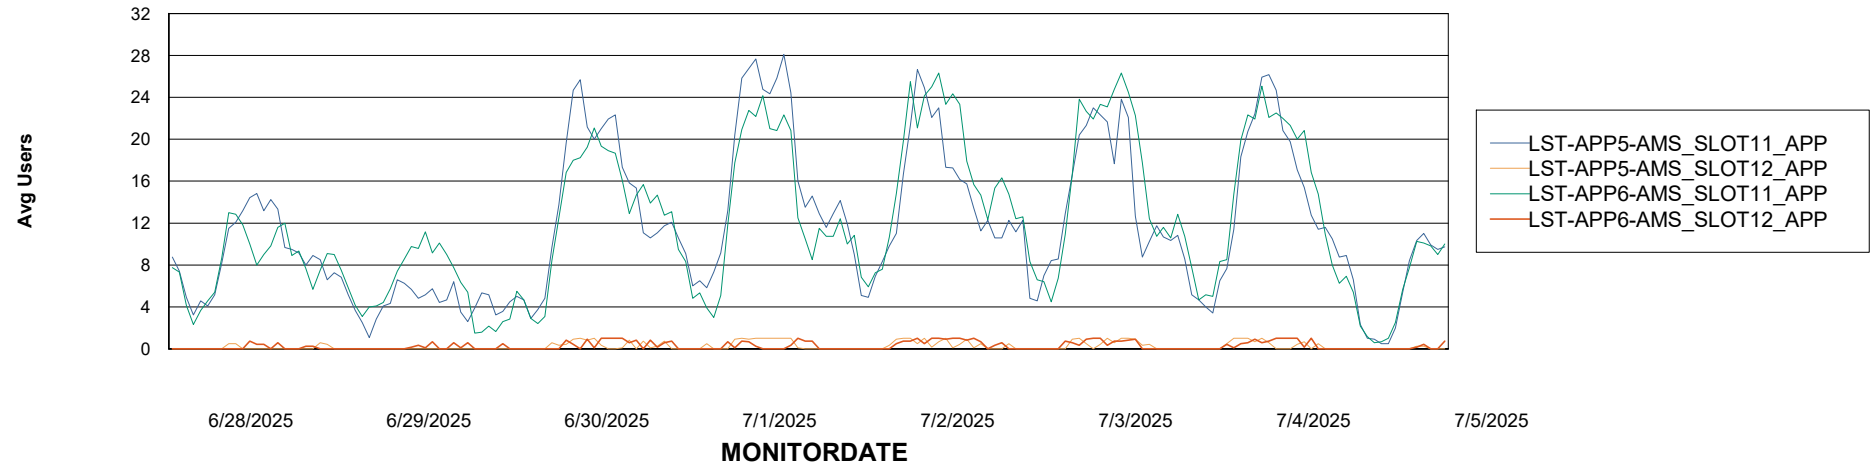

Weekly SLA Customer Report

Customer LST OCI AMS Production ABSEE2
Database ID 212

ABSSolute Application Server Services

Avg memory used per ABS Server Service

Avg users per day per ABS server

Weekly SLA Customer Report