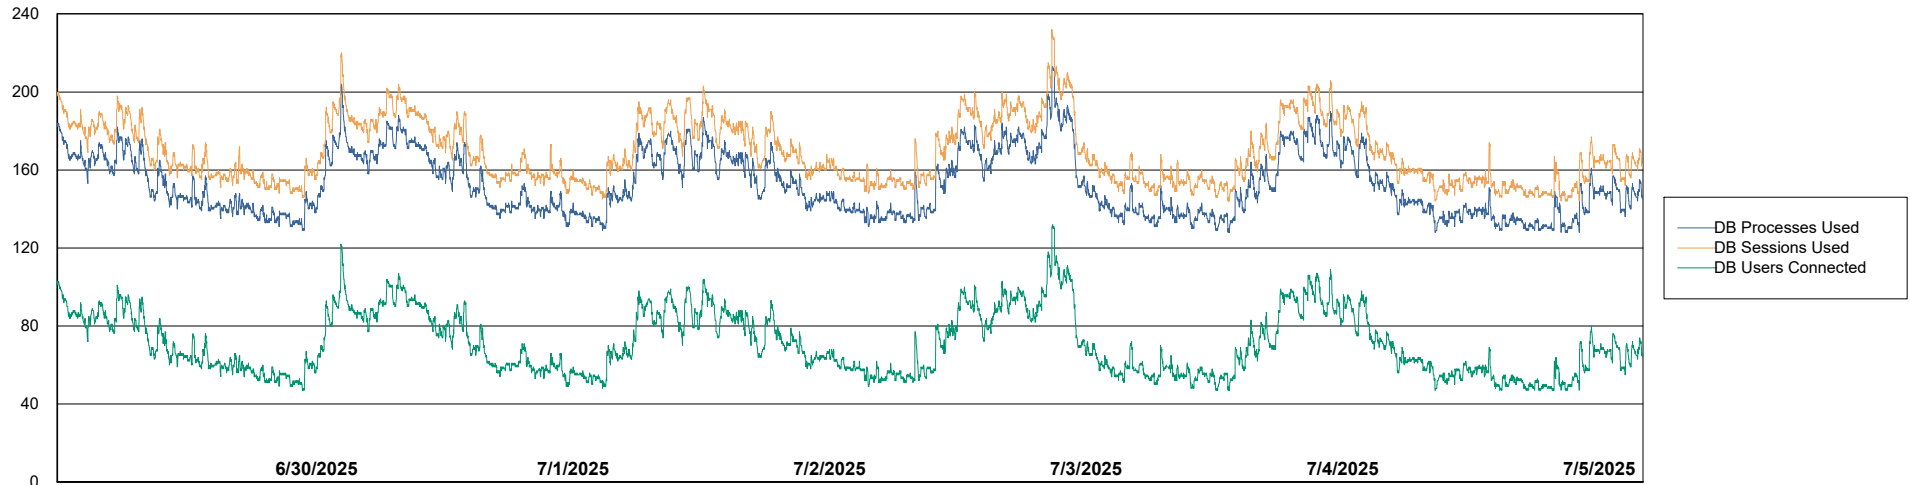

Database Performance LST-DBS6-AMS_DB_ABSEE2