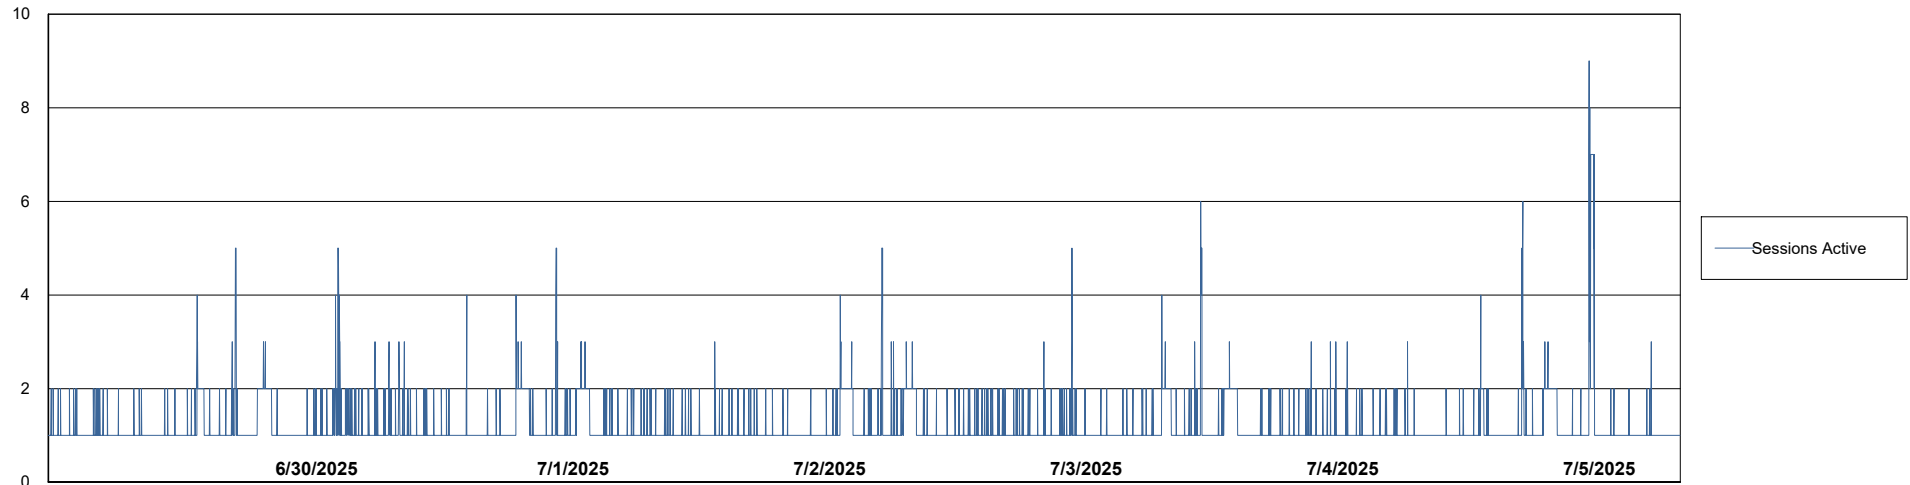

Database Performance LST-DBS6-AMS_DB_ABSEE2