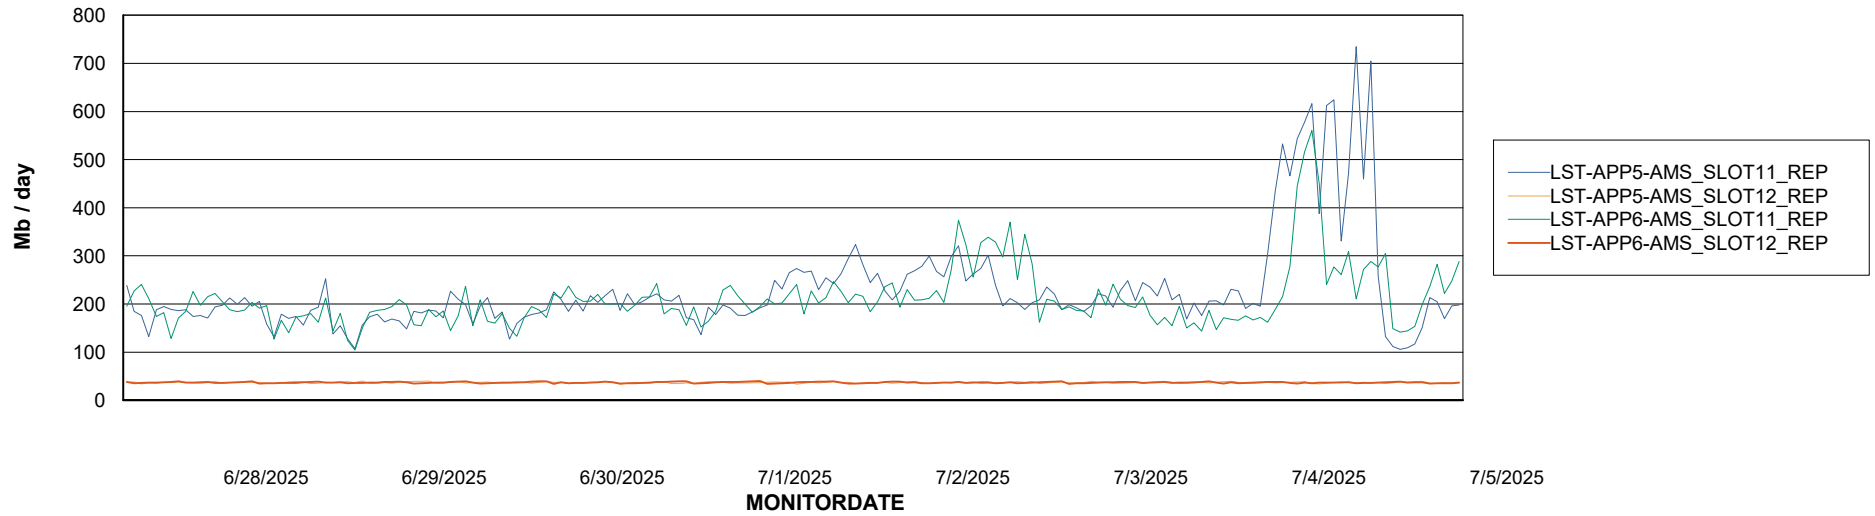

ABSSolute Application ReportServer Services

Avg memory used per ReportServer Service