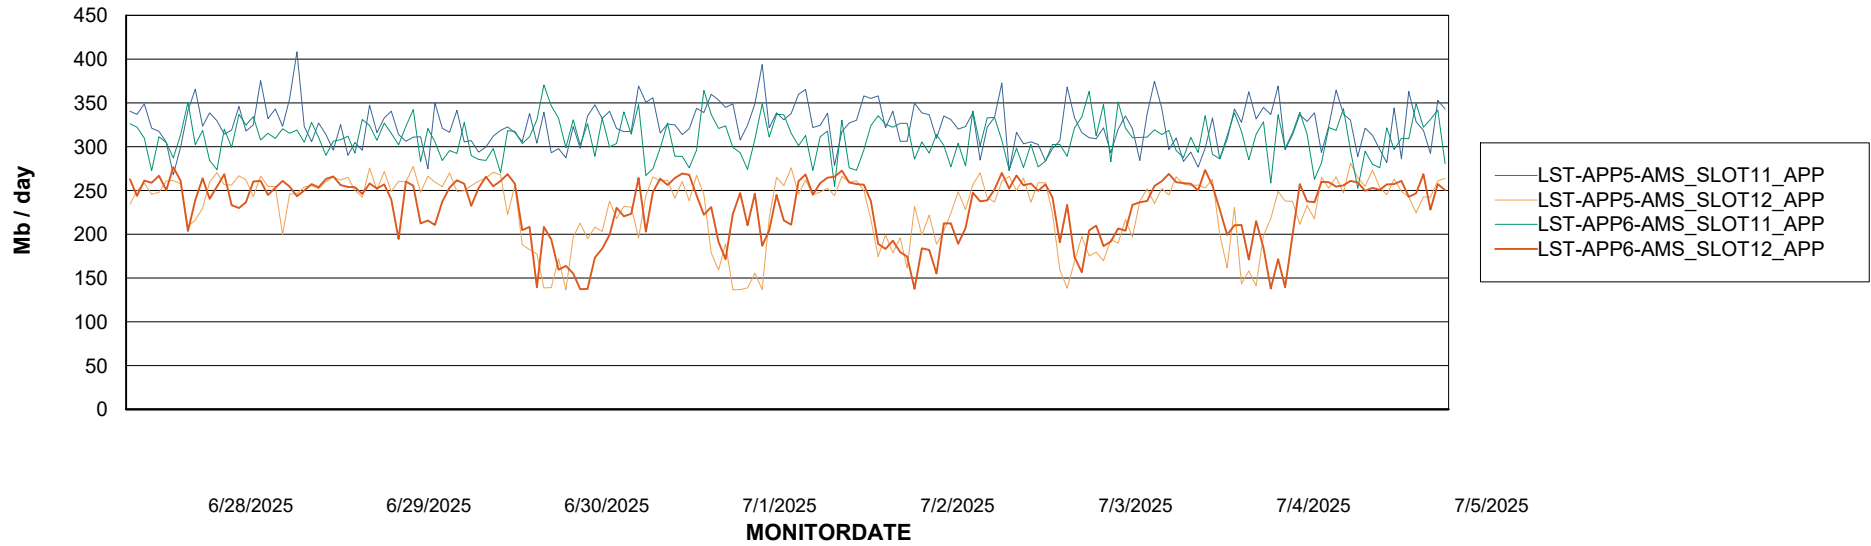

ABSSolute Application Server Services

Avg memory used per ABS Server Service