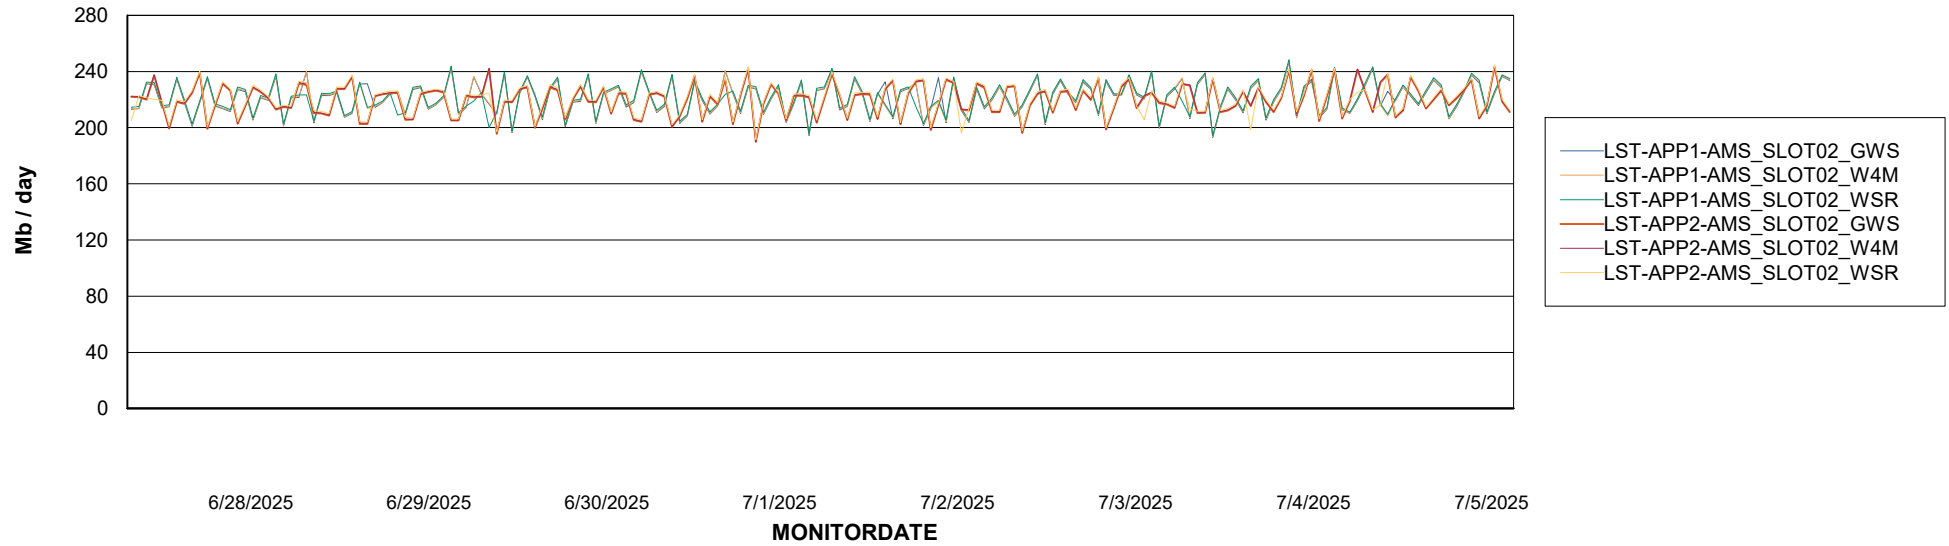

ABSSolute Web Component Services

Avg memory used per ABS Web component