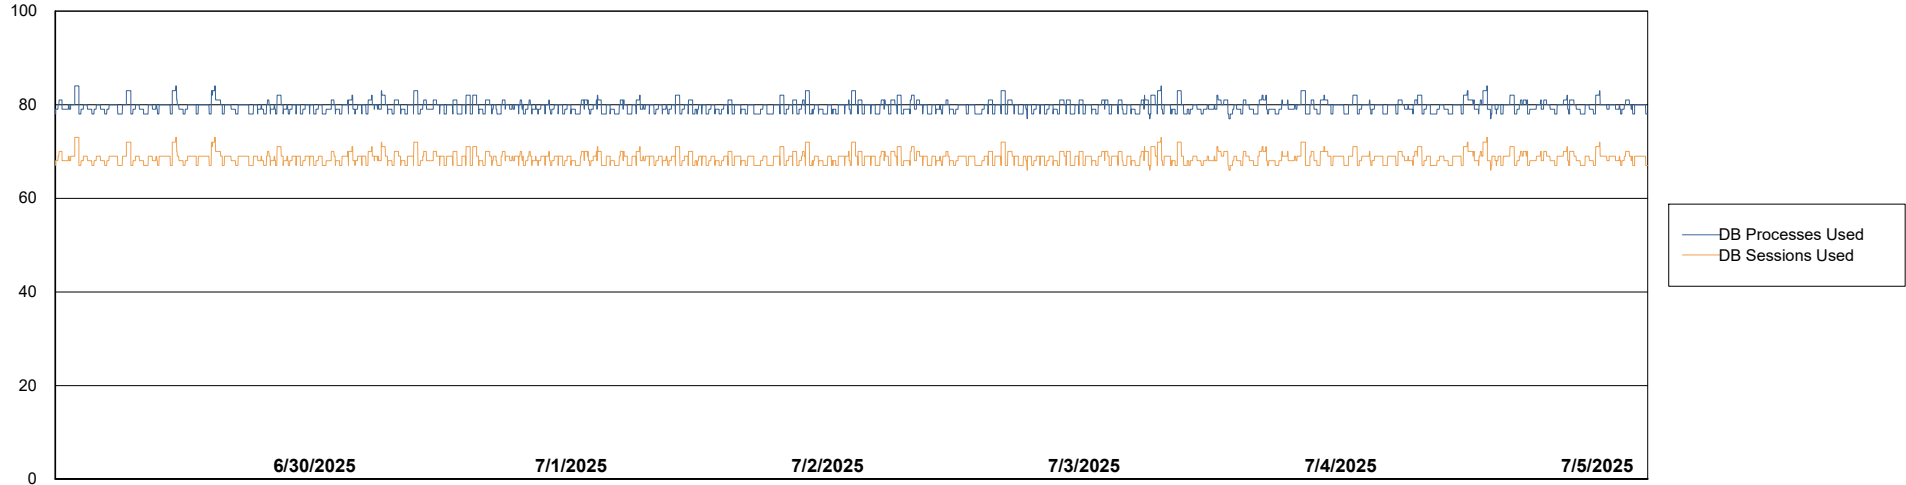

Database Performance LST-DBS2-AMS_DB_HSBABSCH

DB Processes Max 1,000
DB Sessions Max 0