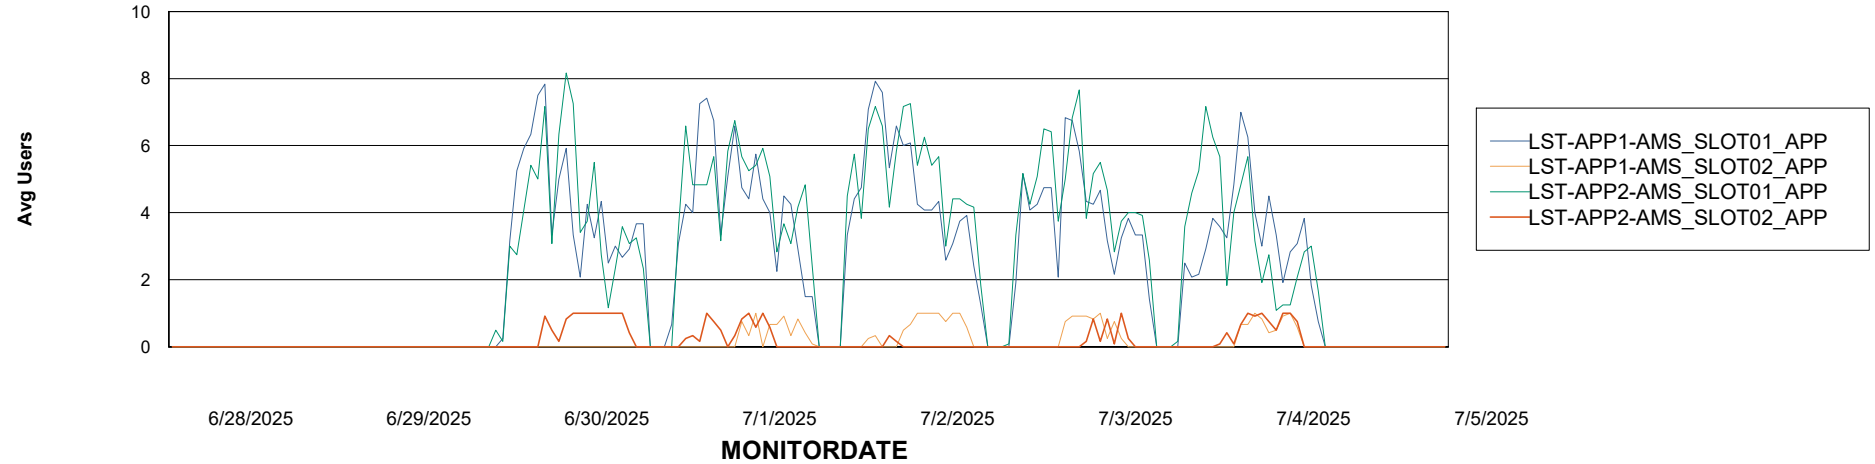

Weekly SLA Customer Report

Customer LST OCI AMS Production ABSCH
Database ID 217

ABSSolute Application Server Services

Avg memory used per ABS Server Service

Avg users per day per ABS server

Weekly SLA Customer Report