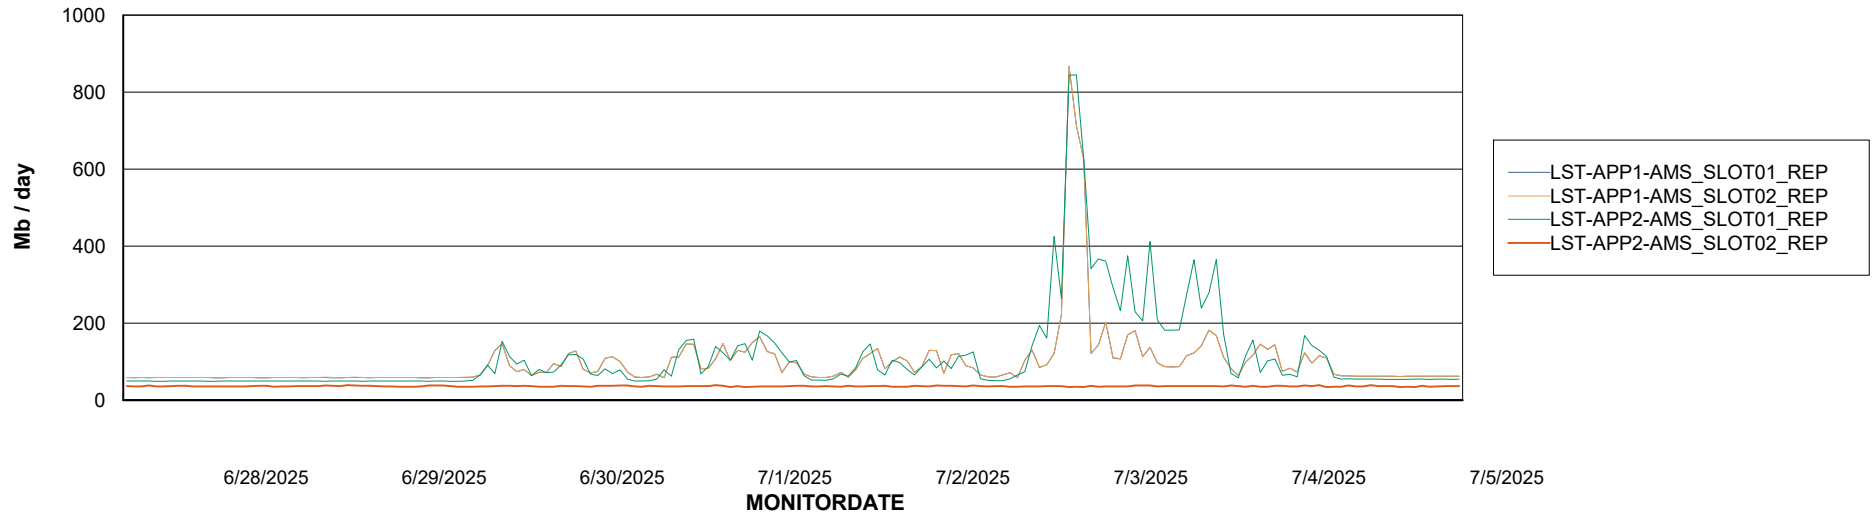

ABSSolute Application ReportServer Services

Avg memory used per ReportServer Service