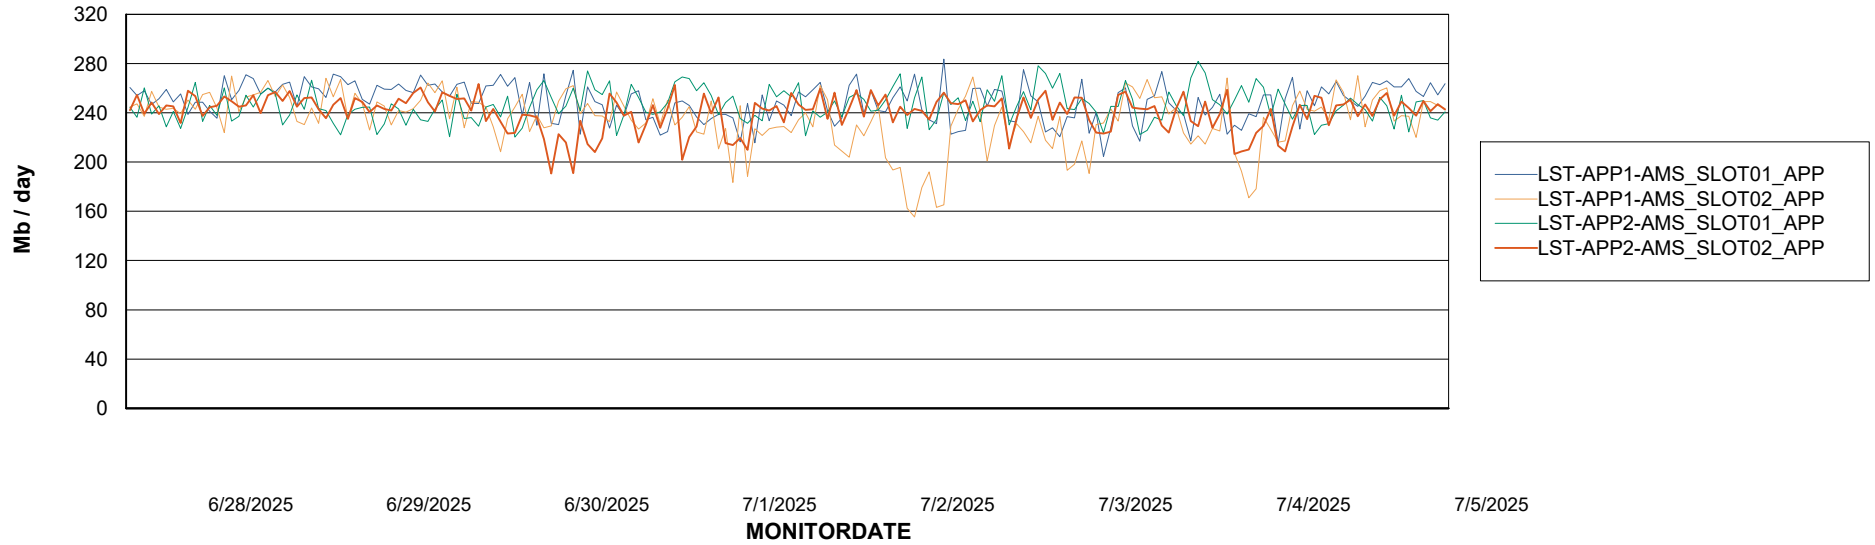

ABSSolute Application Server Services

Avg memory used per ABS Server Service