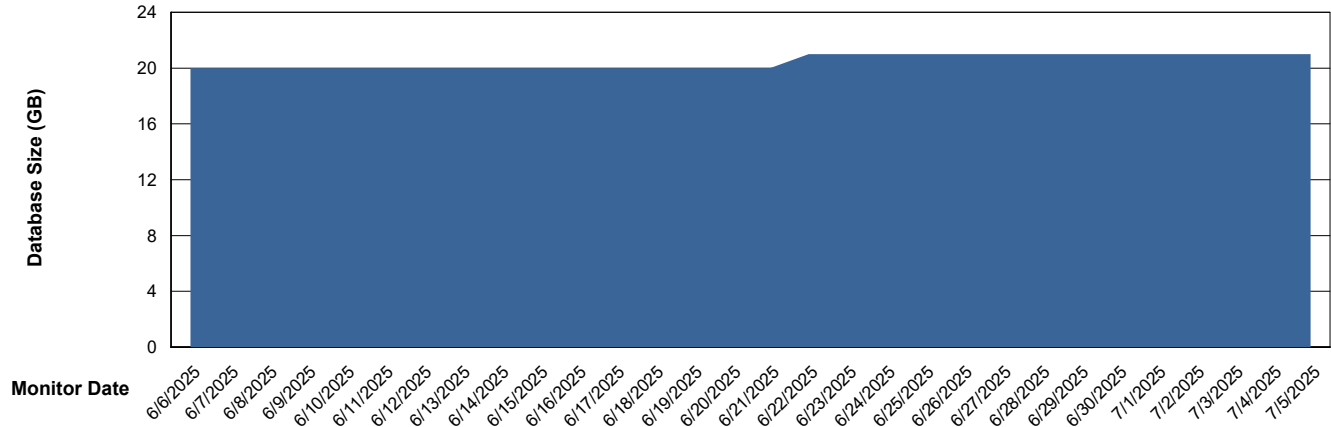

Database growth over last month

Database Tablespace LST-DBS1-AMS_DB_ABSCH

Date	Tablespace Name	Filesize (Gb)	Usedsize (Gb)	Percentage free
7/5/2025	ABSDATA	98	16	84
	INDX	60	1	98
7/4/2025	ABSDATA	98	16	84
	INDX	60	1	98
7/3/2025	ABSDATA	98	16	84
	INDX	60	1	98
7/2/2025	ABSDATA	98	16	84
	INDX	60	1	98
7/1/2025	ABSDATA	98	16	84
	INDX	60	1	98
6/30/2025	ABSDATA	98	16	84
	INDX	60	1	98
6/29/2025	ABSDATA	98	16	84
	INDX	60	1	98