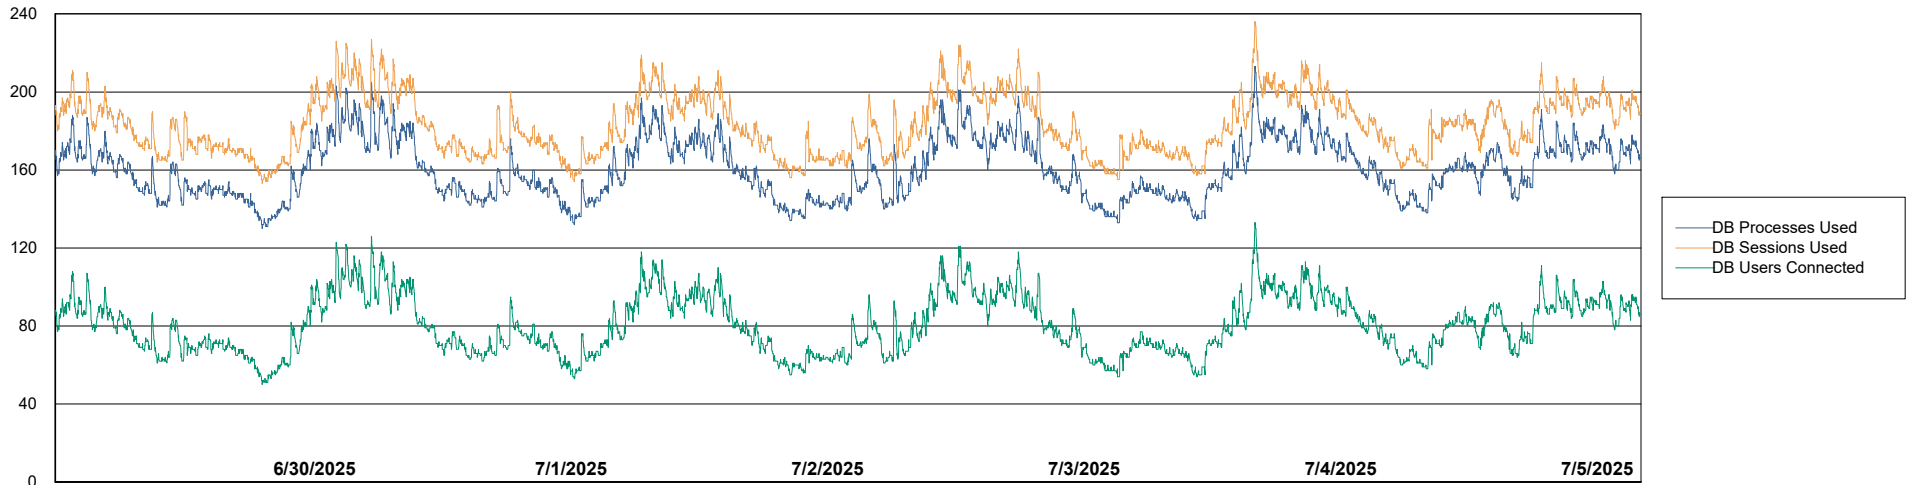

Database Performance LST-DBS2-AMS_DB_ABSCH2