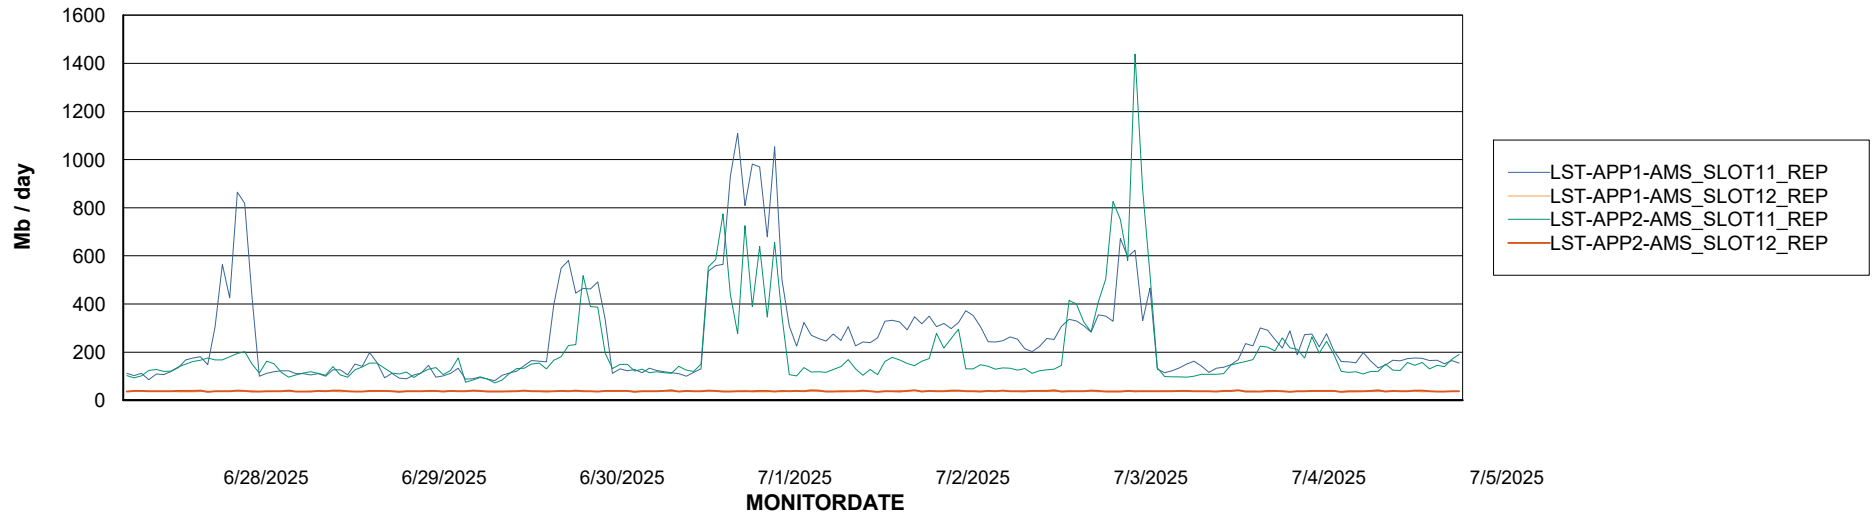

ABSSolute Application ReportServer Services

Avg memory used per ReportServer Service