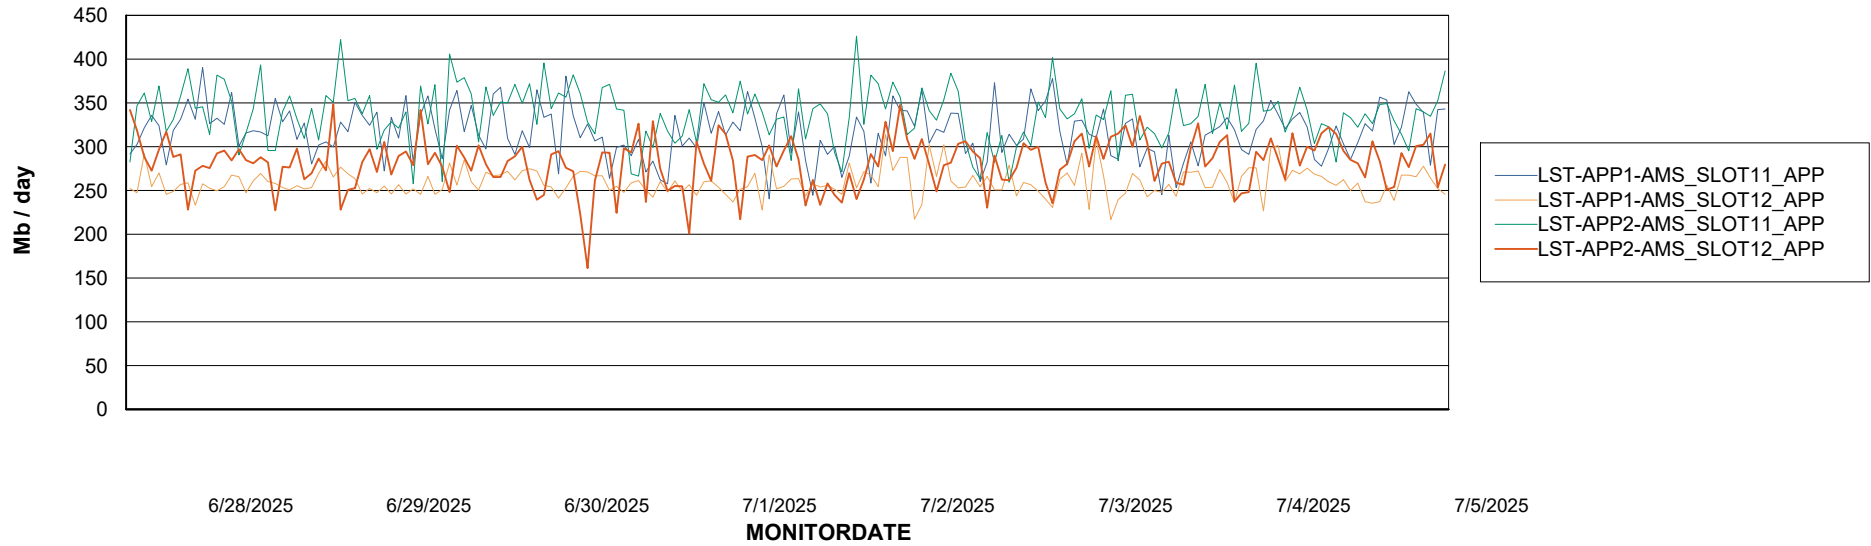

ABSSolute Application Server Services

Avg memory used per ABS Server Service