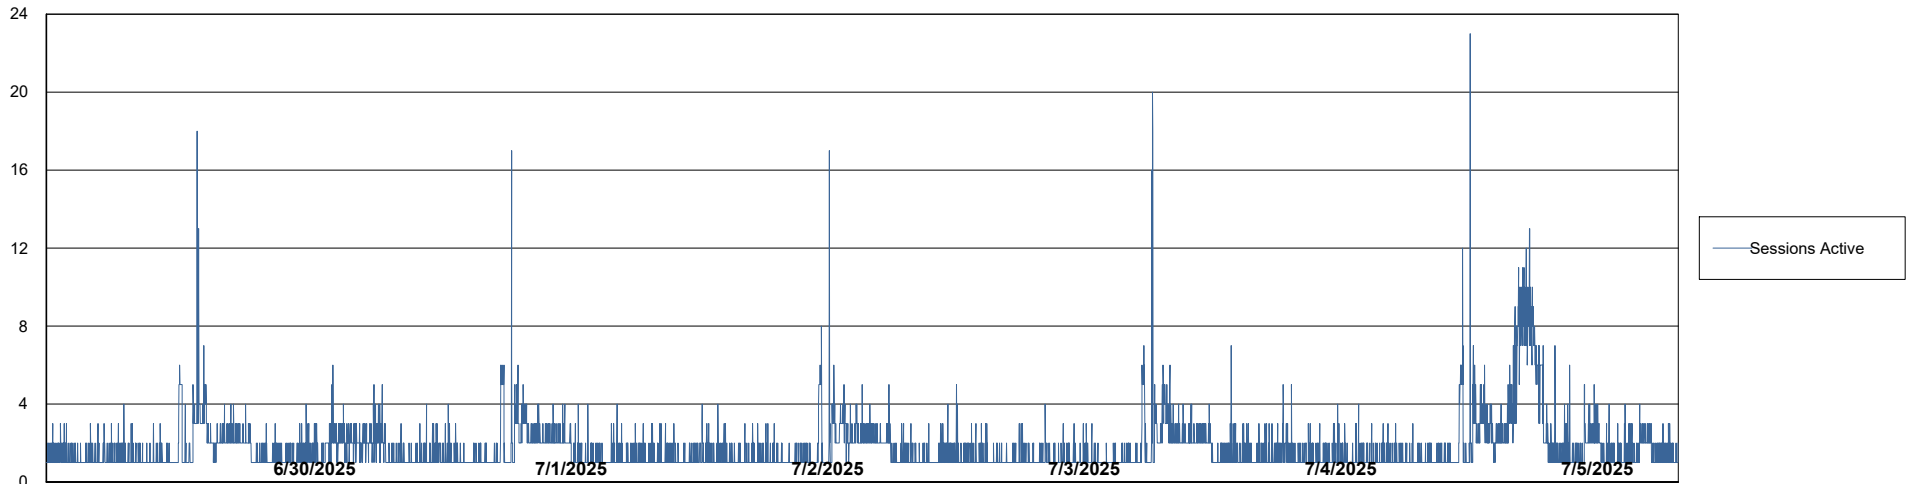

Database Performance LST-DBS2-AMS_DB_ABSCH2