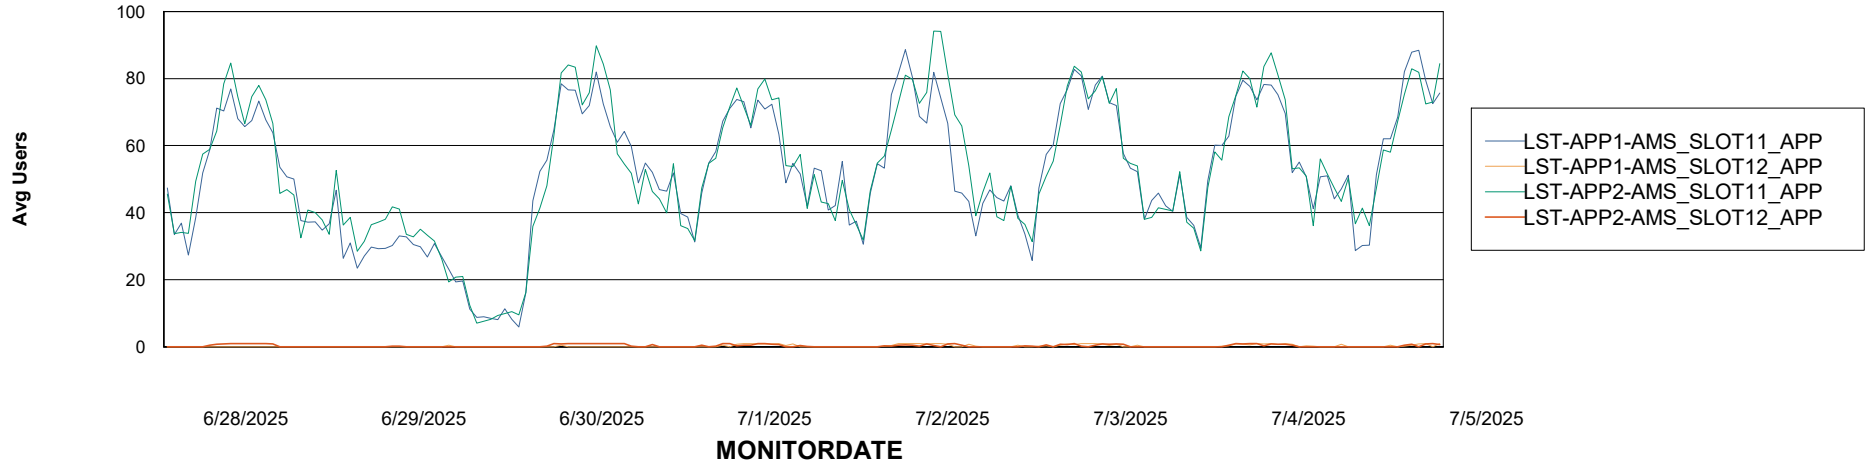

Weekly SLA Customer Report

Customer LST OCI AMS Production ABSCH2
Database ID 216

ABSSolute Application Server Services

Avg memory used per ABS Server Service

Avg users per day per ABS server

Weekly SLA Customer Report