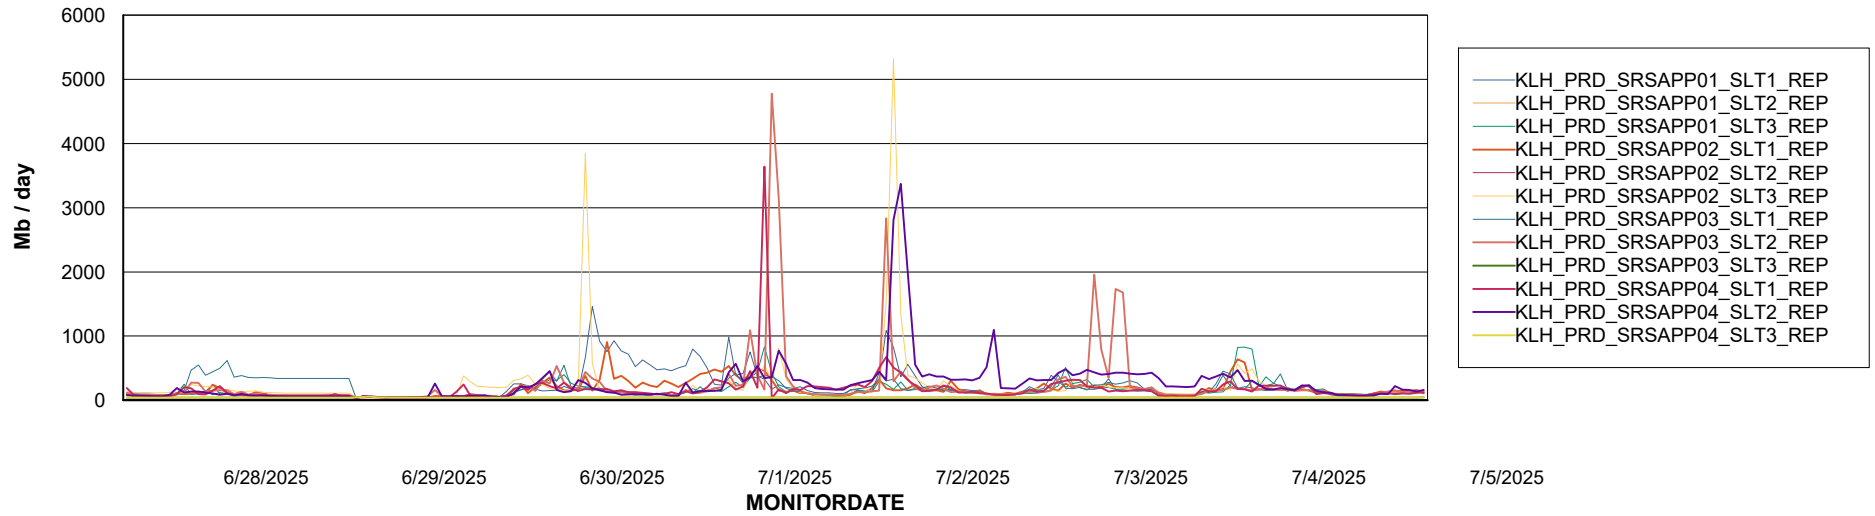

ABSSolute Application ReportServer Services

Avg memory used per ReportServer Service