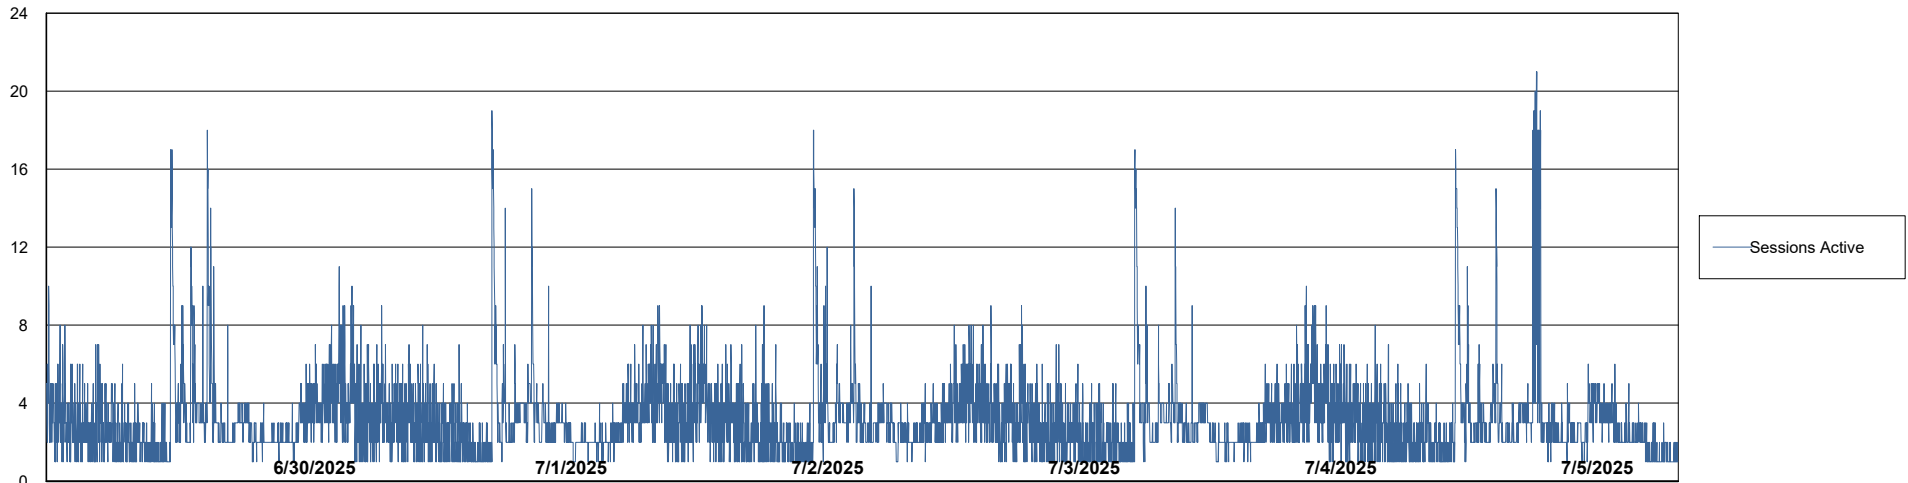

Weekly SLA Customer Report

Customer KLH_Production (24/7)
Database ID 139

Database Performance KLH_PRD_SRSBIDB02_ABS1

Weekly SLA Customer Report

Customer KLH_Production (24/7)
Database ID 139

Database Performance KLH_PRD_SRSDDB01_ABS1