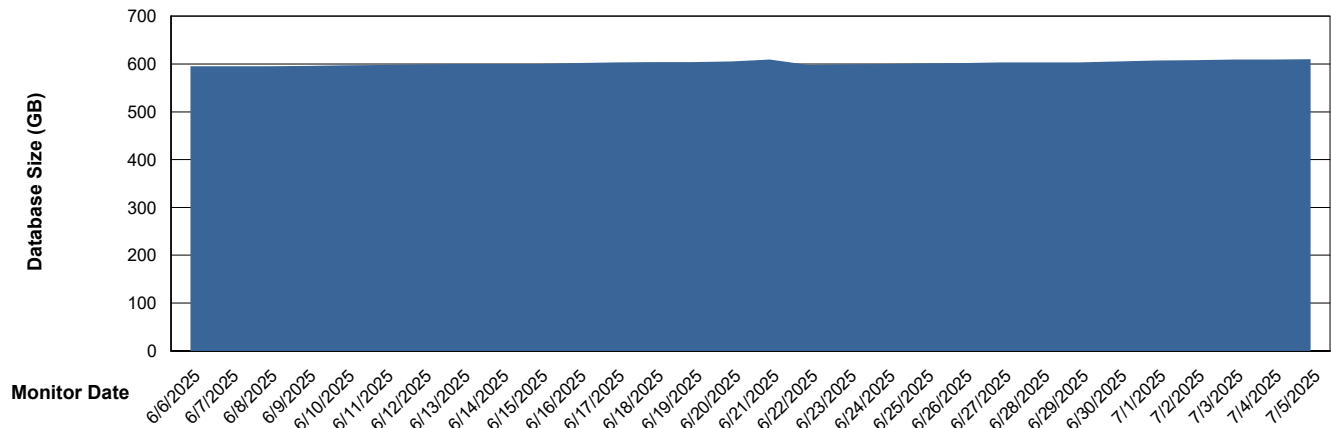

Customer KLH_Production (24/7)
Database ID 139

DATABASE SIZE KLH_PRD_SRSBIDB02_ABS1

Database growth over last month

DATABASE SIZE KLH_PRD_SRSDB01_ABS1

Database growth over last month

Weekly SLA Customer Report