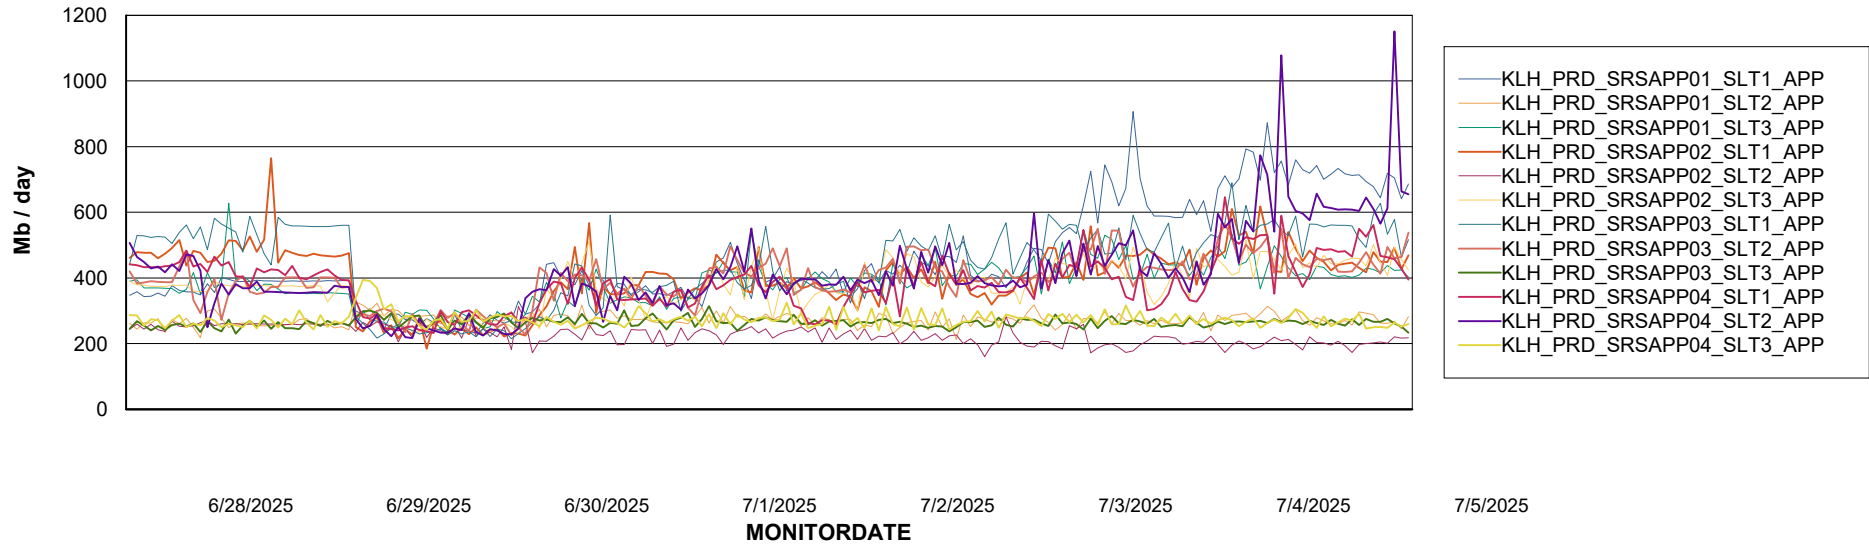

ABSSolute Application Server Services

Avg memory used per ABS Server Service