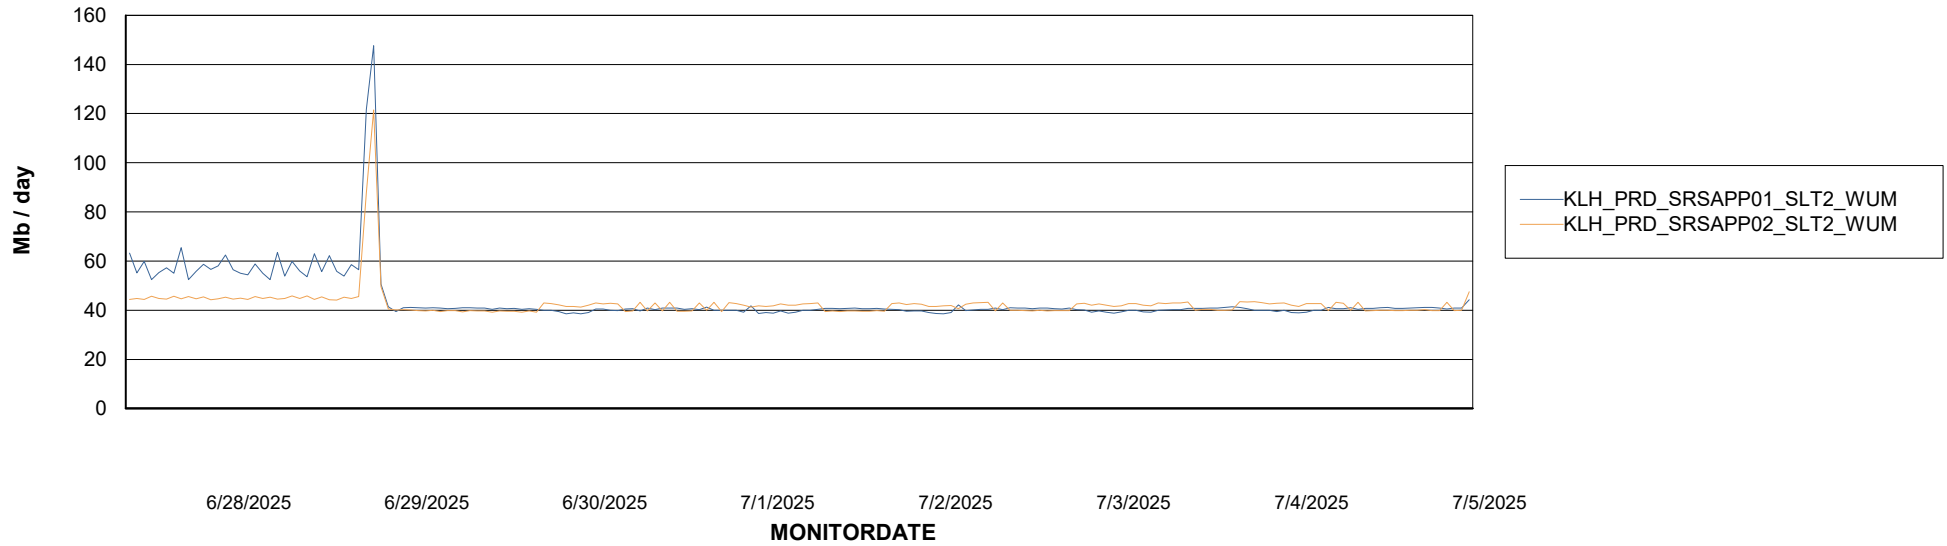

ABSSolute Web Component Services

Avg memory used per ABS Web component