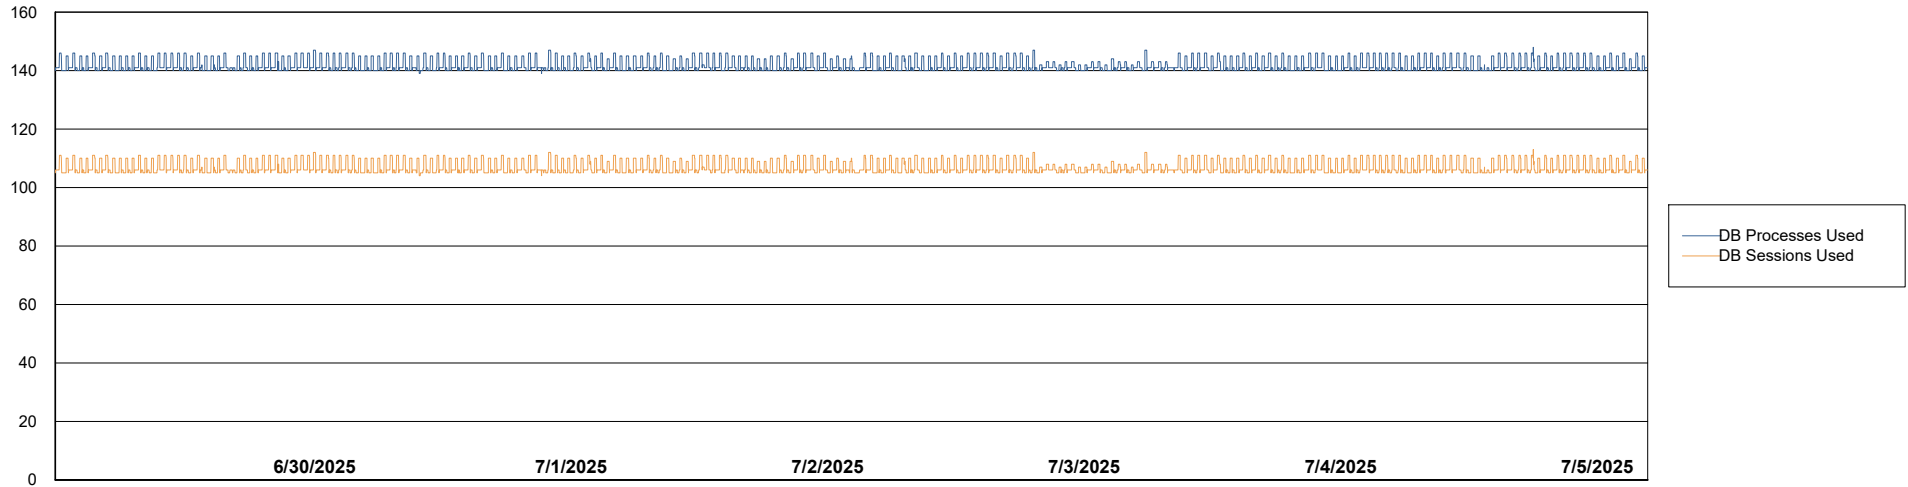

Database Performance KLH_PRD_SRSD02_HSBABS1

DB Processes Max 1,000
DB Processes Max 0
DB Processes Max 4