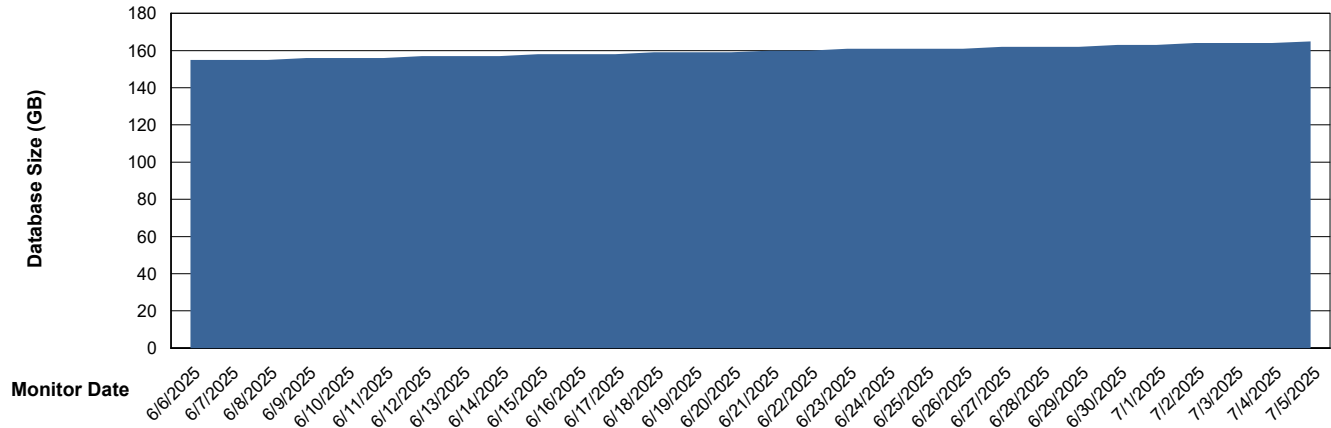

DATABASE SIZE KLH_PRD_SRSBIDB02_ABS1

Database growth over last month