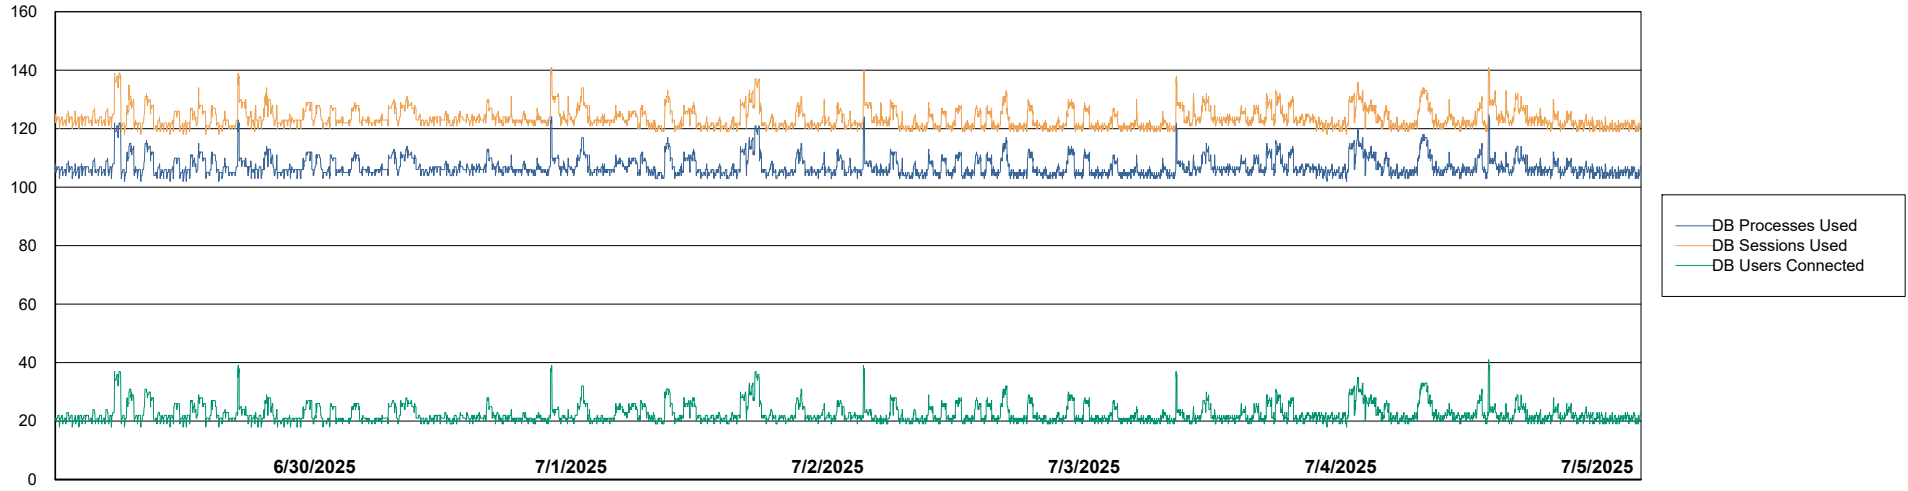

Weekly SLA Customer Report

Customer KLH_Production (24/7)
Database ID 139

Database Performance KLH_PRD_SRSBIDB02_ABS1

Weekly SLA Customer Report

Customer KLH_Production (24/7)
Database ID 139

Database Performance KLH_PRD_SRSDDB01_ABS1