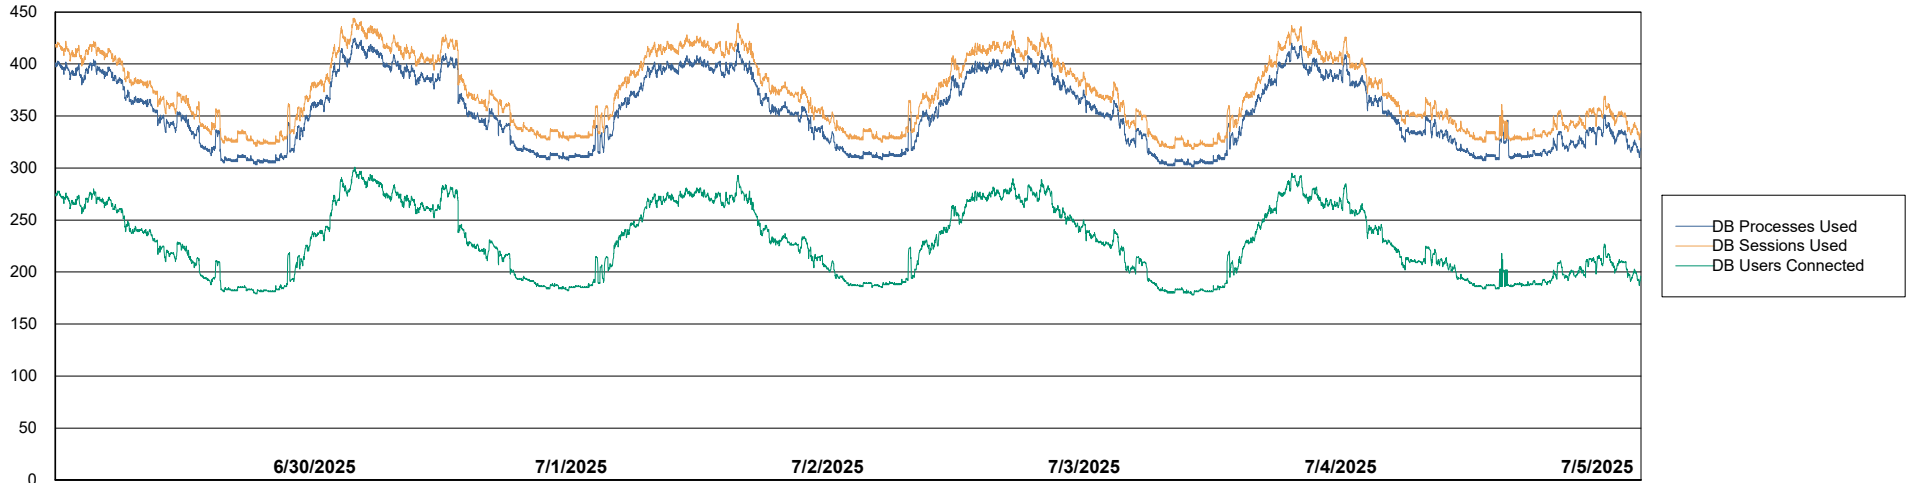

Weekly SLA Customer Report

Customer KLH_Production (24/7)
Database ID 139

Database Performance KLH_PRD_SRSBIDB02_ABS1

Weekly SLA Customer Report

Customer KLH_Production (24/7)
Database ID 139

Database Performance KLH_PRD_SRSDDB01_ABS1