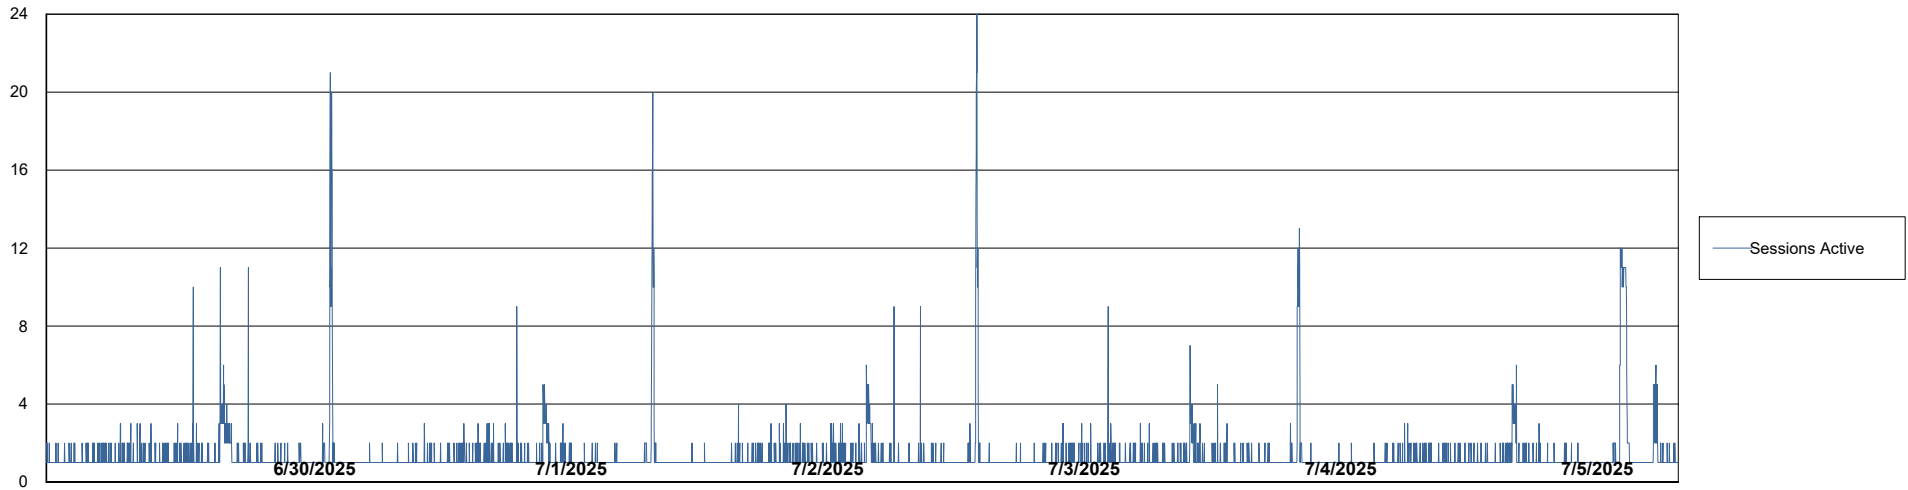

Database Performance KBR-DBS1-TOR_PROD_ABS1