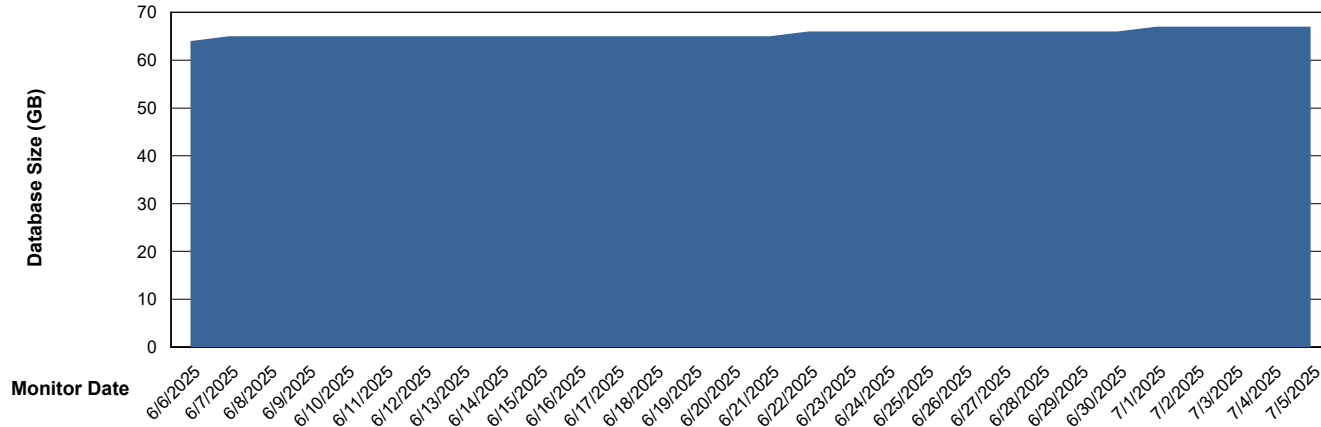

DATABASE SIZE KBR-BI-TOR_PROD_ABS1

Database growth over last month