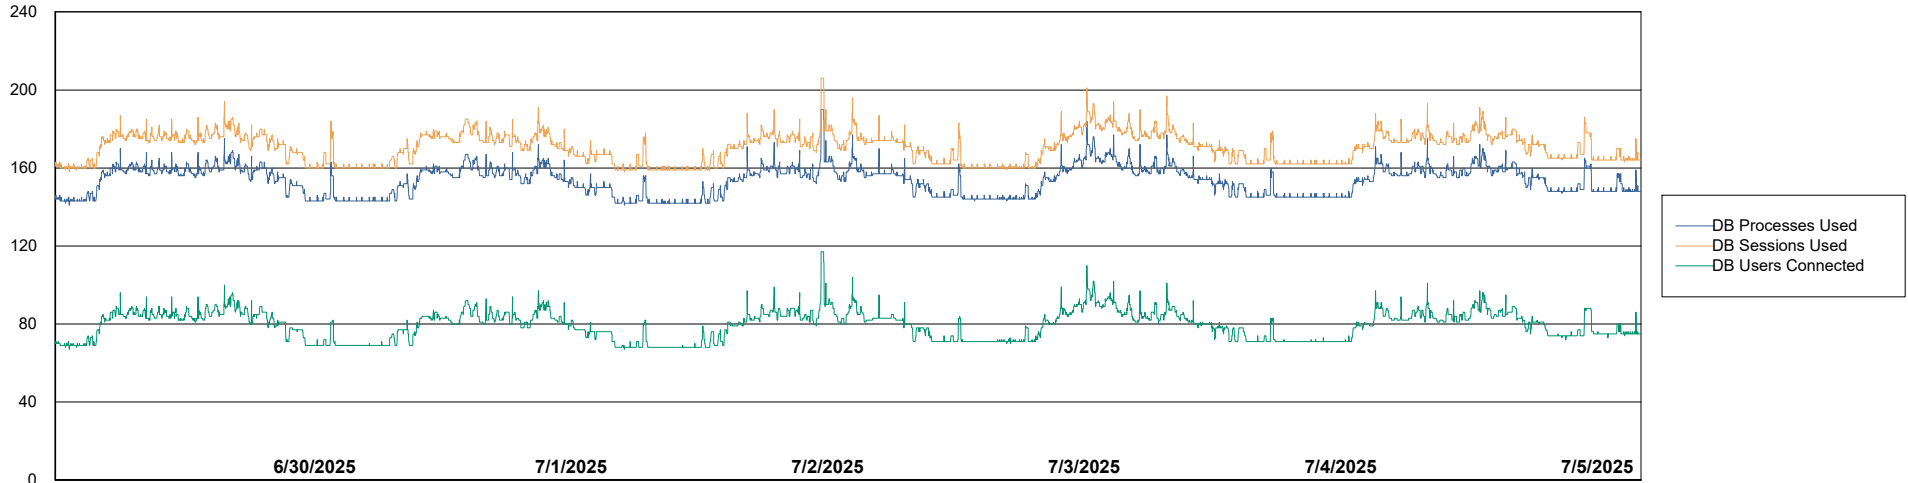

Database Performance KBR-DBS1-TOR_PROD_ABS1