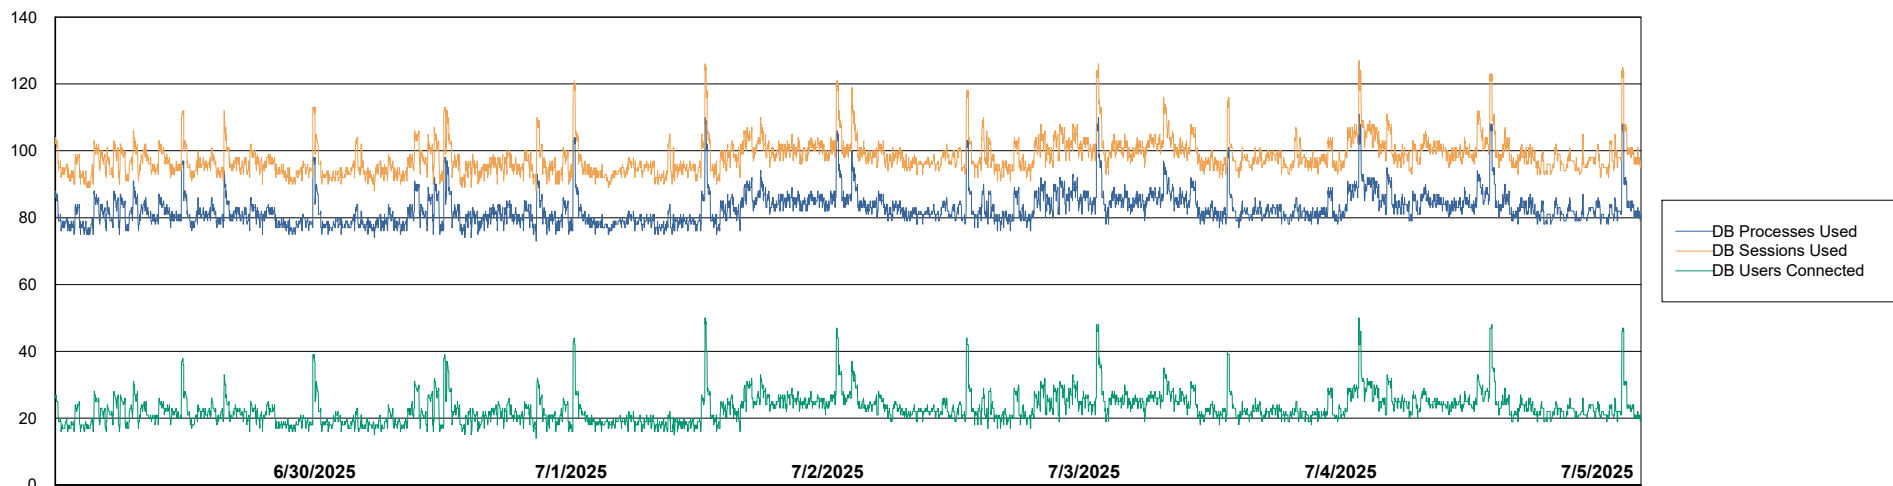

Database Performance KBR-BI-TOR_PROD_ABS1