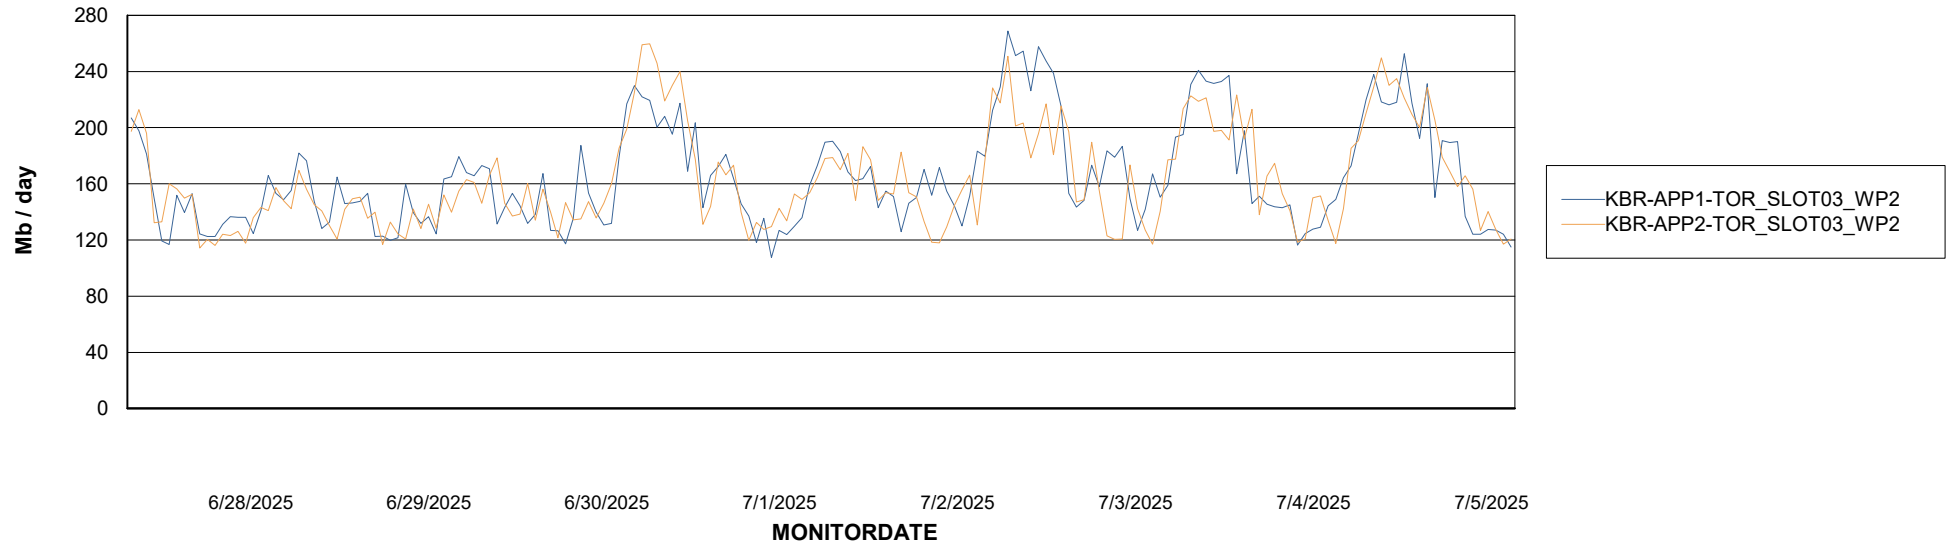

ABSSolute Web Component Services

Avg memory used per ABS Web component