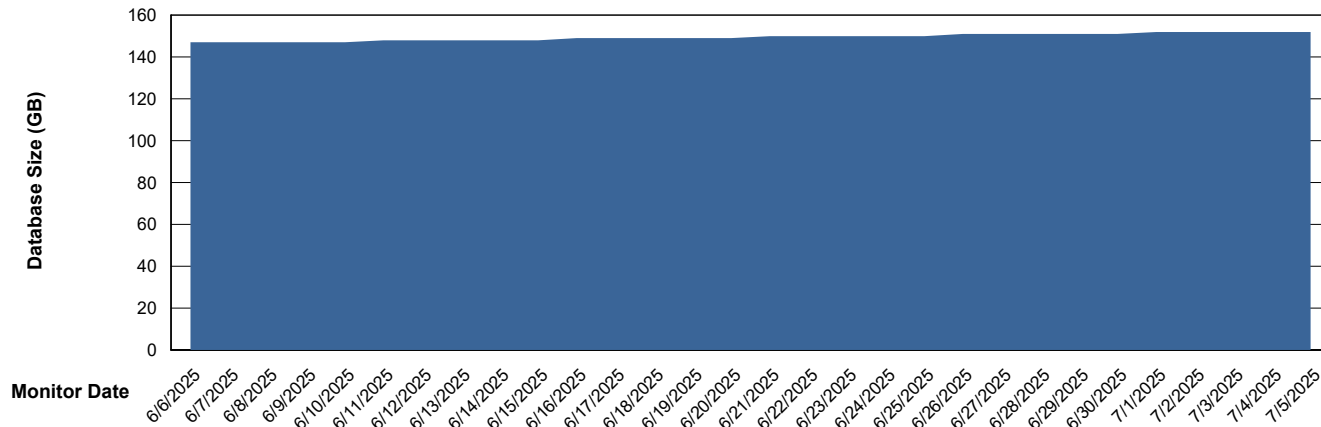

DATABASE SIZE KBR-DBS1-TOR_PROD_ABS1

Database growth over last month