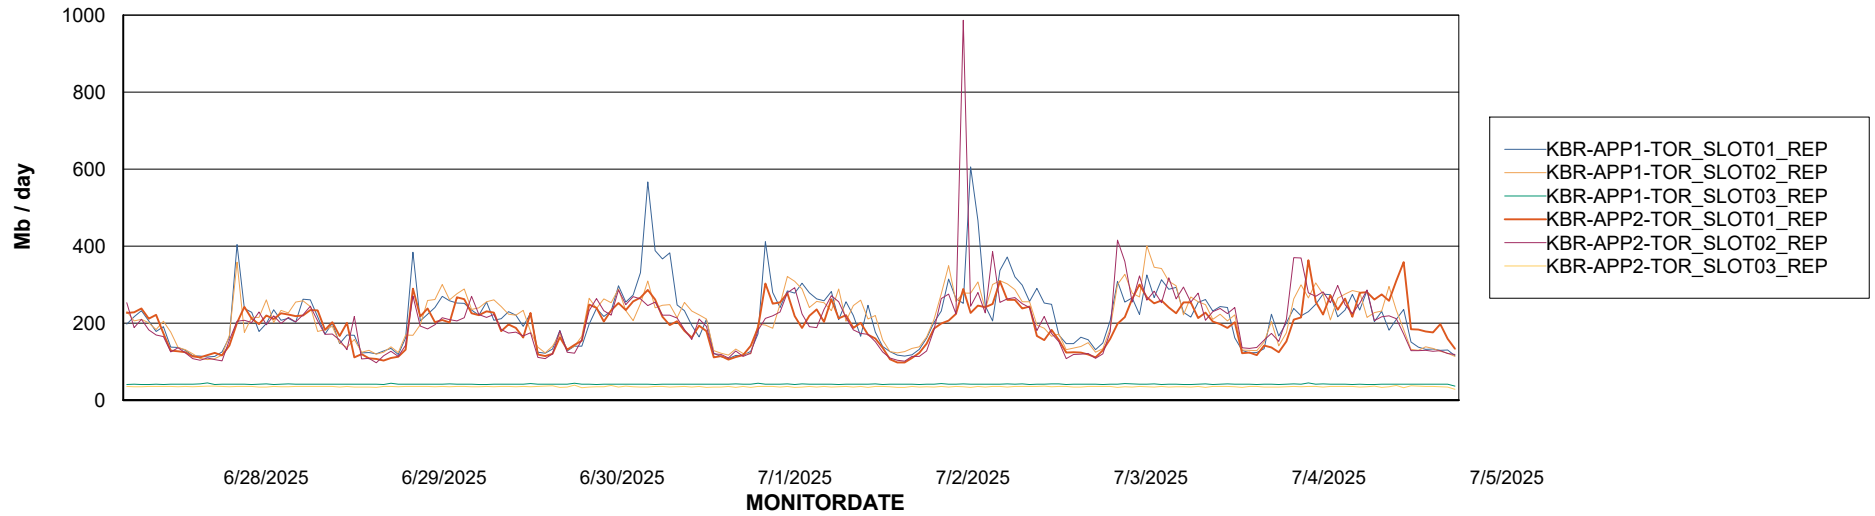

ABSSolute Application ReportServer Services

Avg memory used per ReportServer Service