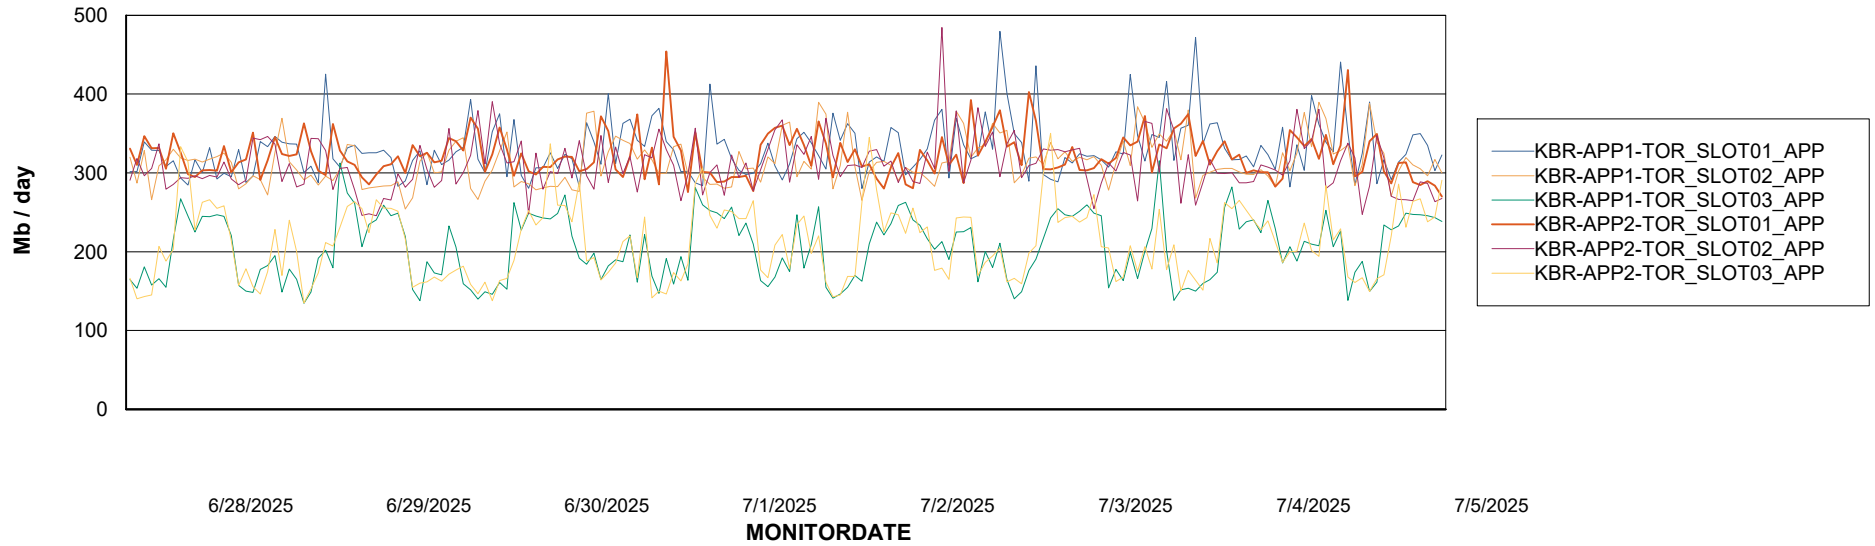

ABSolute Application Server Services

Avg memory used per ABS Server Service