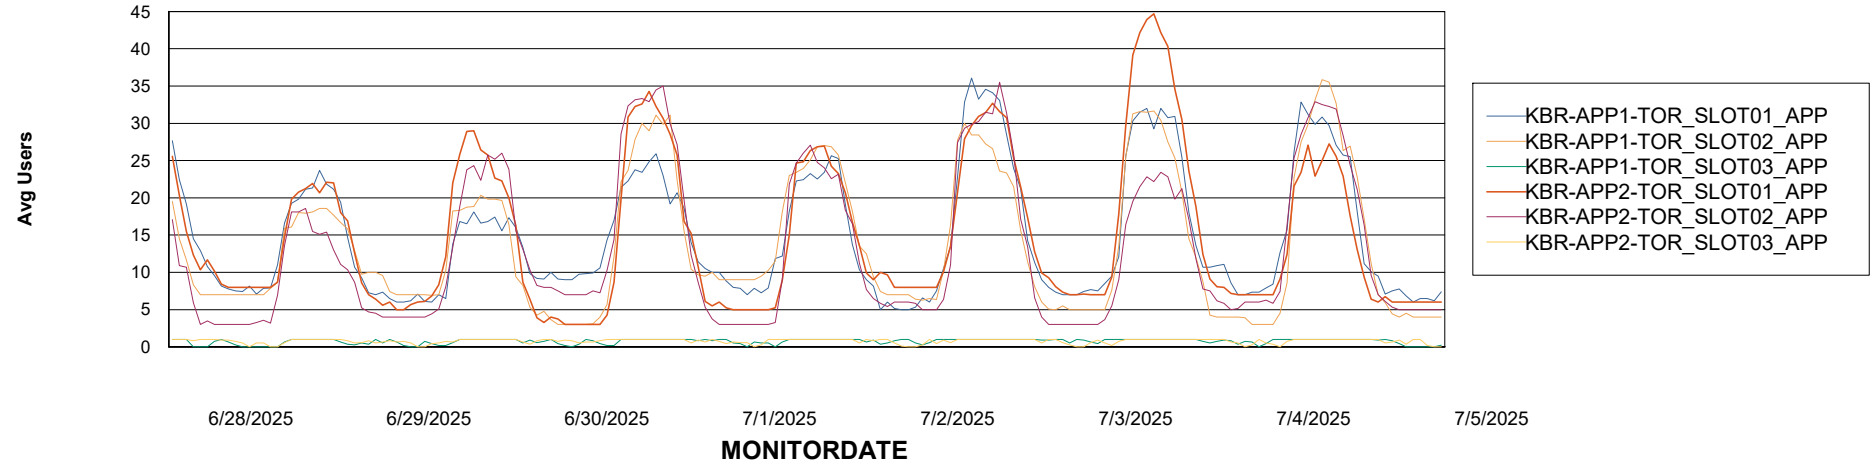

Avg users per day per ABS server