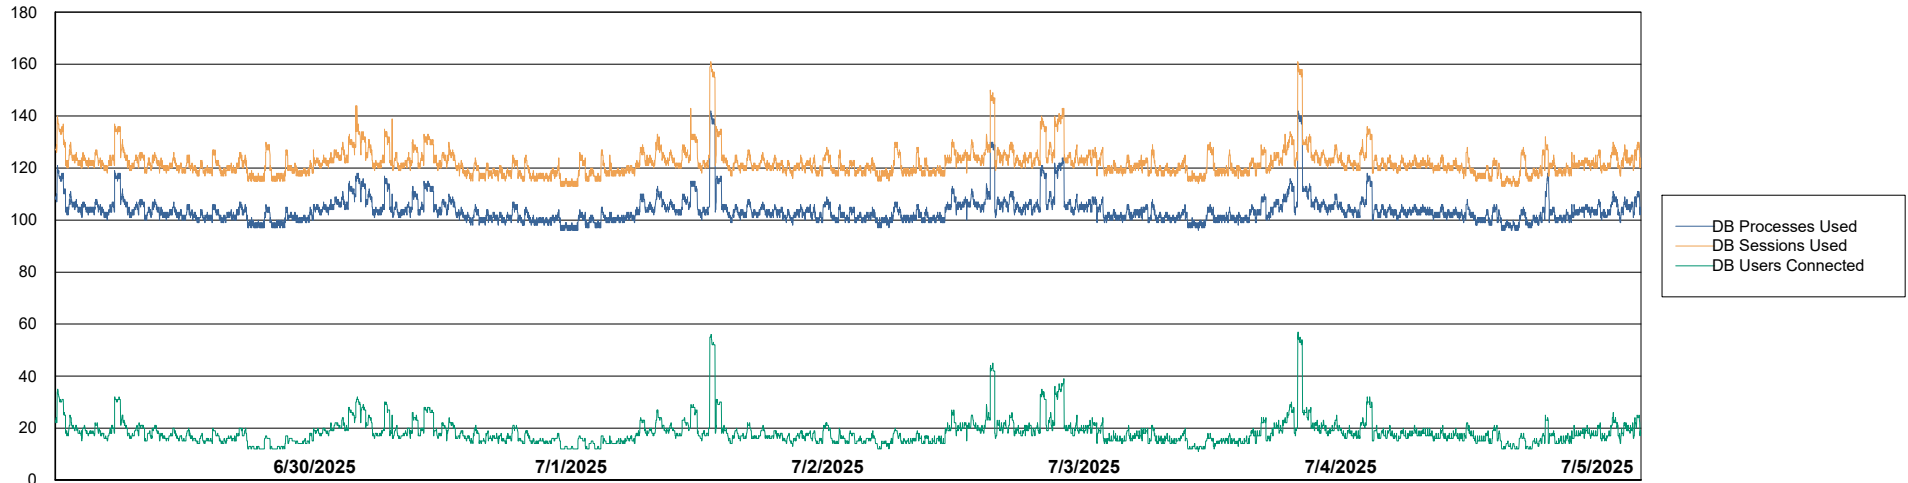

Database Performance JSG_PRD_BASHIR_DB_ABS1