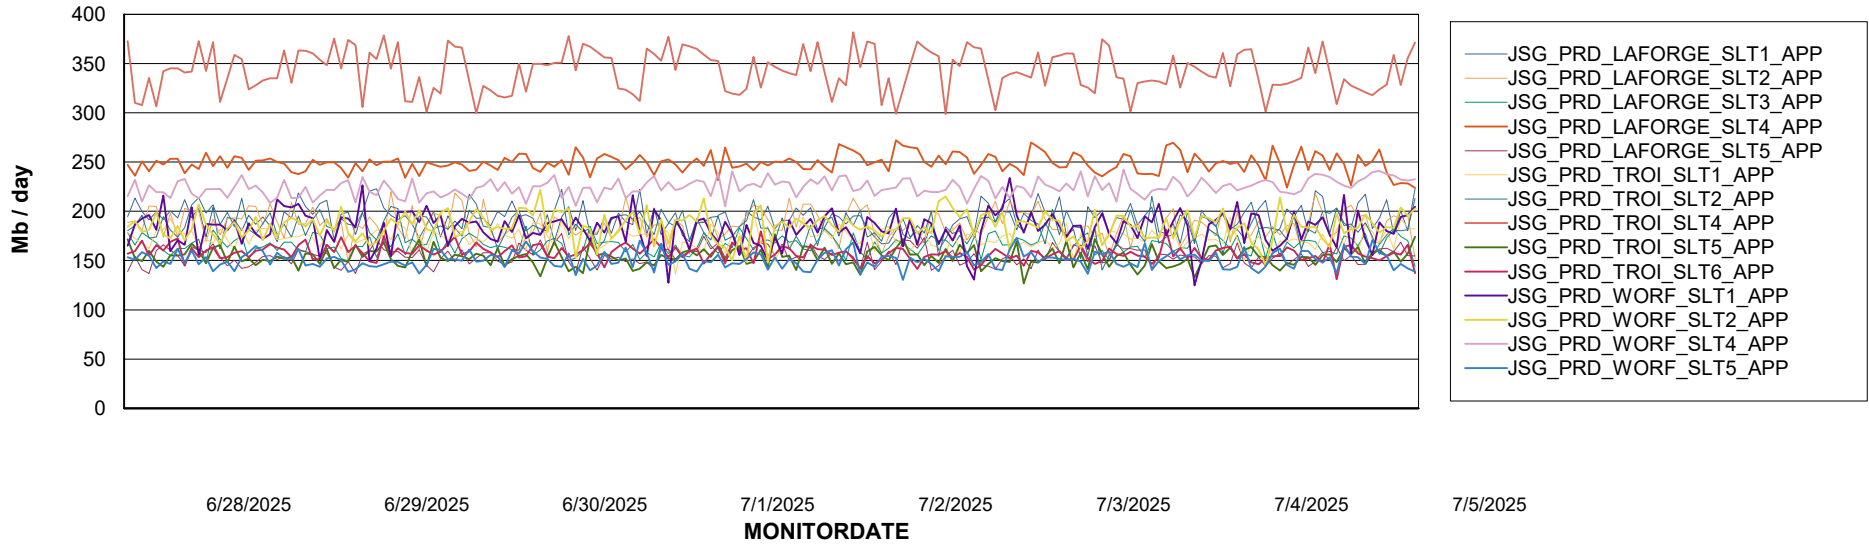

ABSSolute Application Server Services

Avg memory used per ABS Server Service