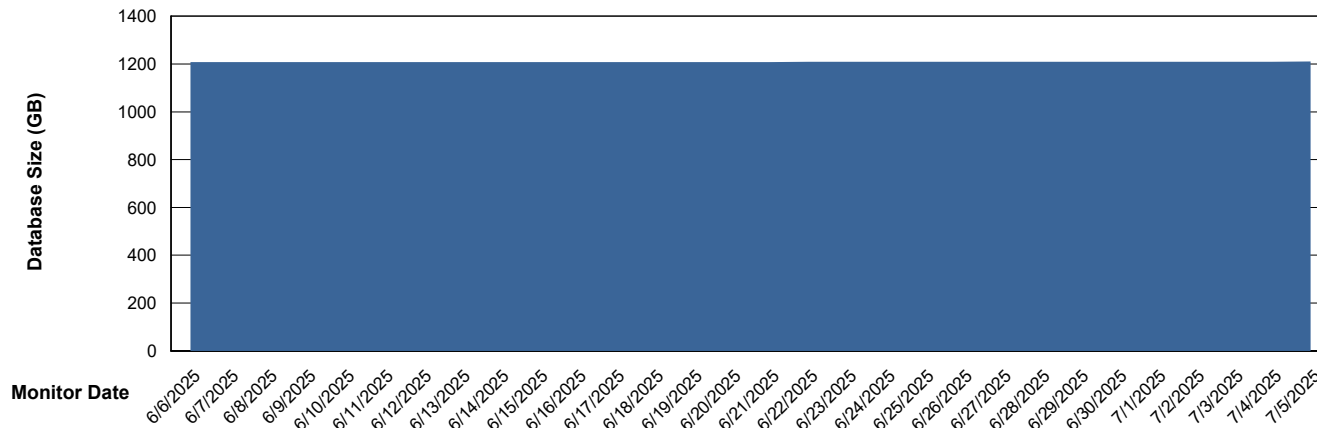

DATABASE SIZE JSG_PRD_RIKER_DB_HSBABS1

Database growth over last month