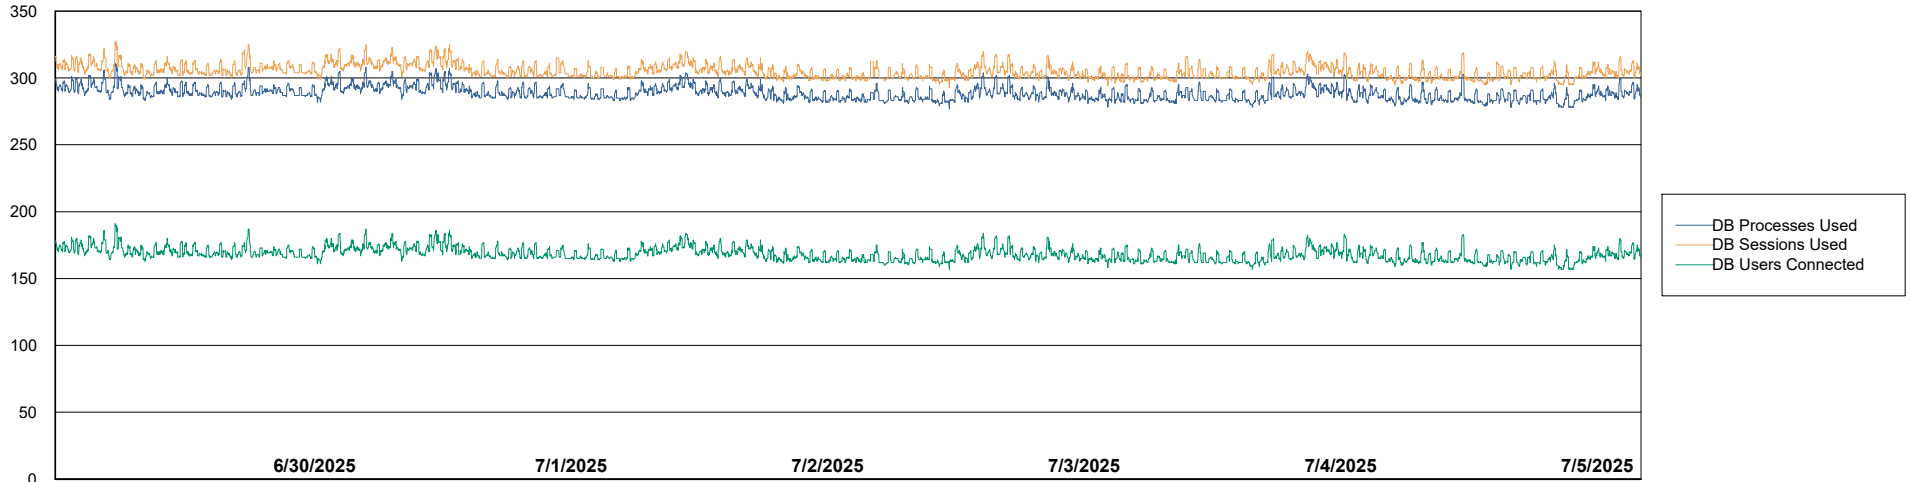

Database Performance JSG_PRD_RIKER_DB_HSBABS1