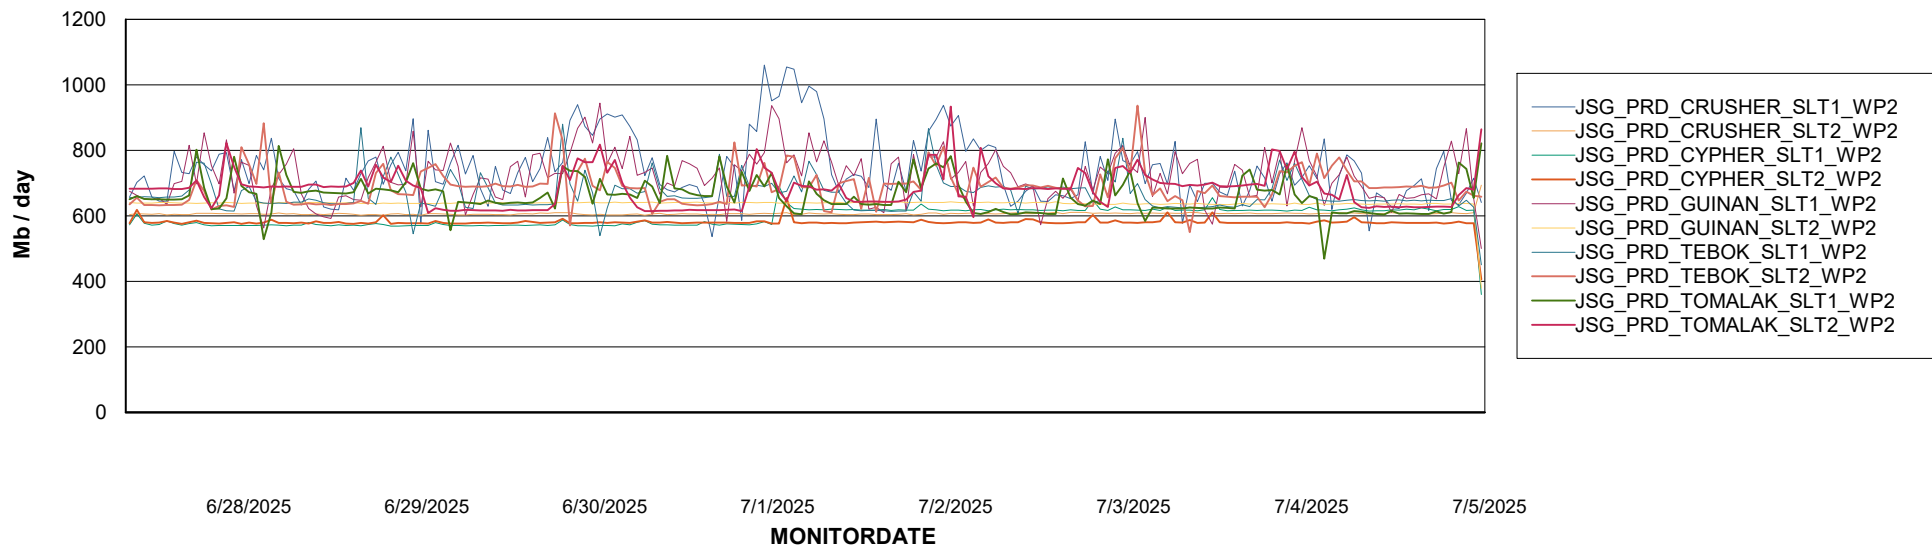

ABSSolute Web Component Services

Avg memory used per ABS Web component