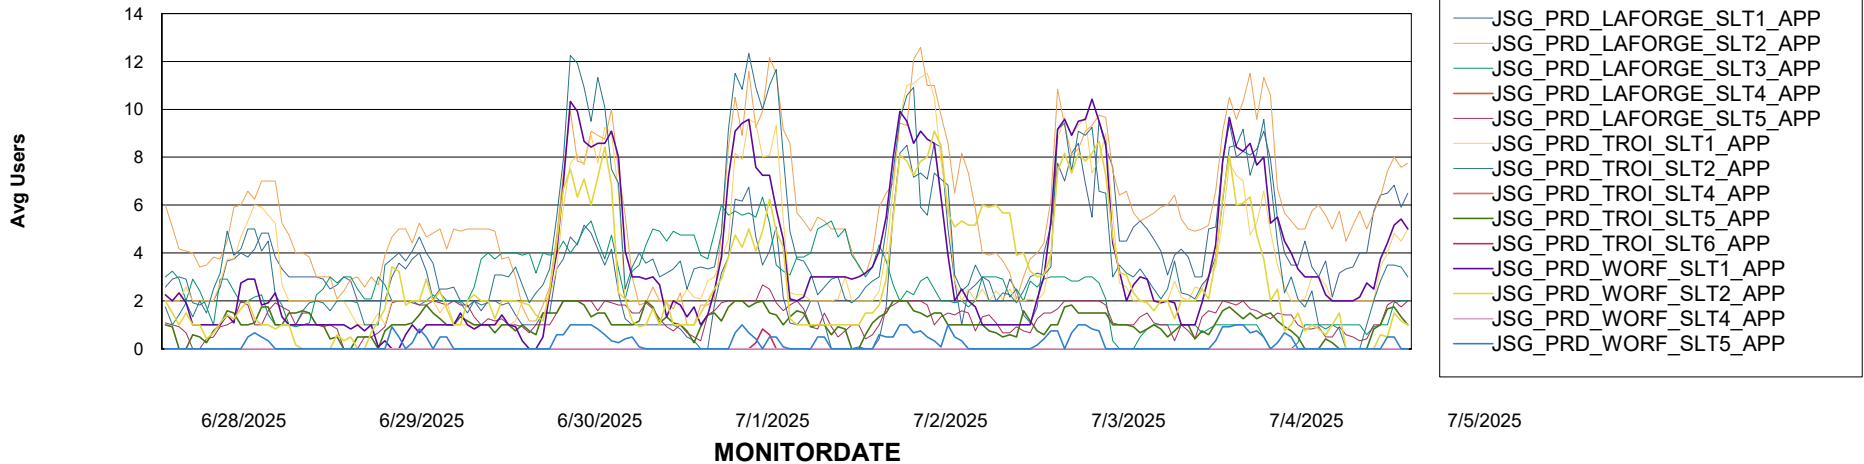

Avg users per day per ABS server