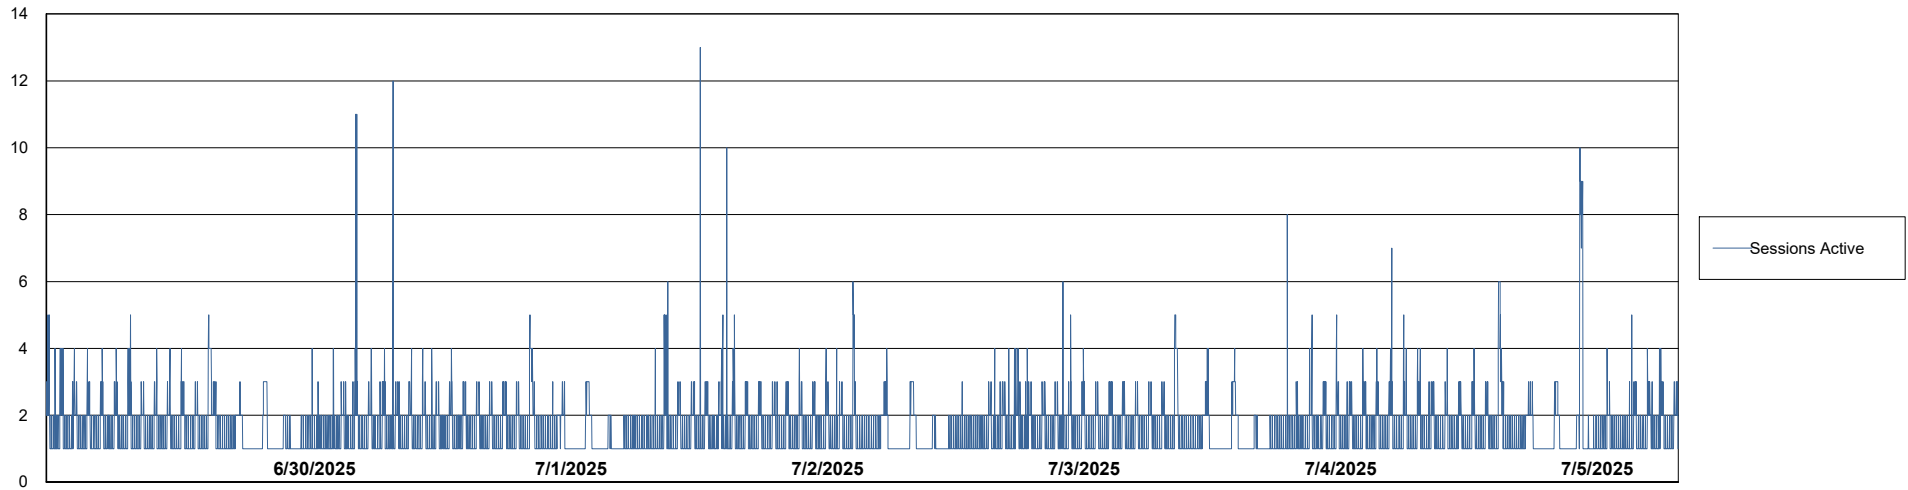

Database Performance JSG_PRD_BASHIR_DB_ABS1