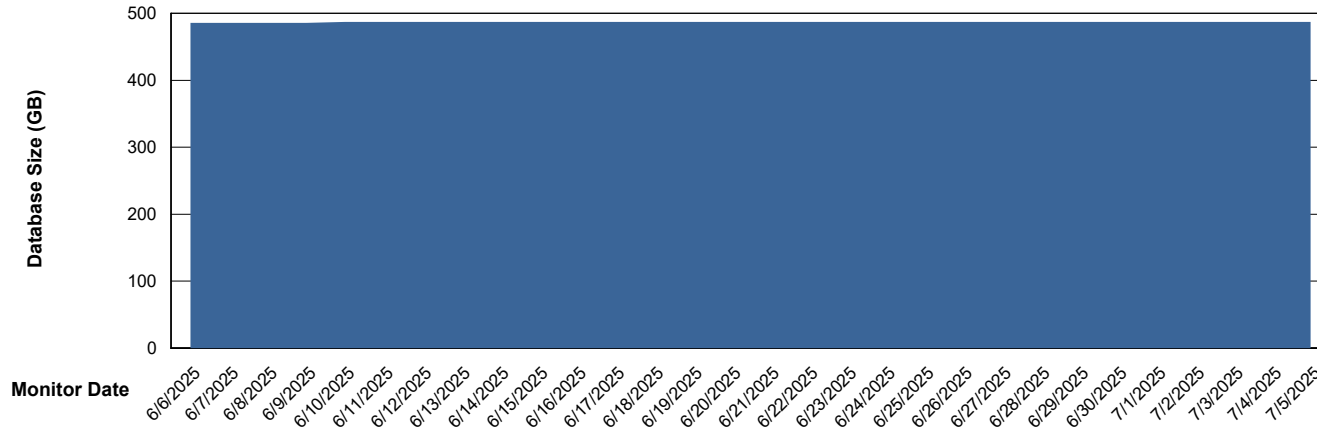

DATABASE SIZE JSG_PRD_BASHIR_DB_ABS1

Database growth over last month