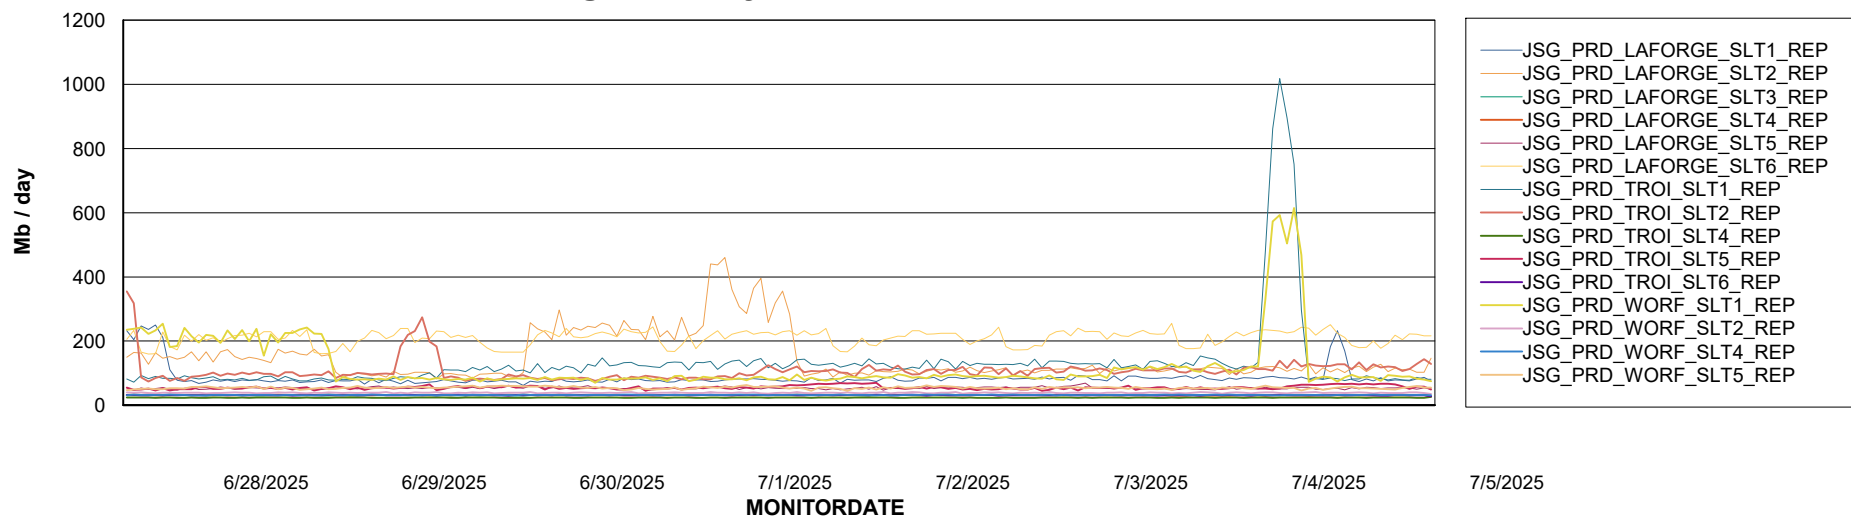

ABSSolute Application ReportServer Services

Avg memory used per ReportServer Service