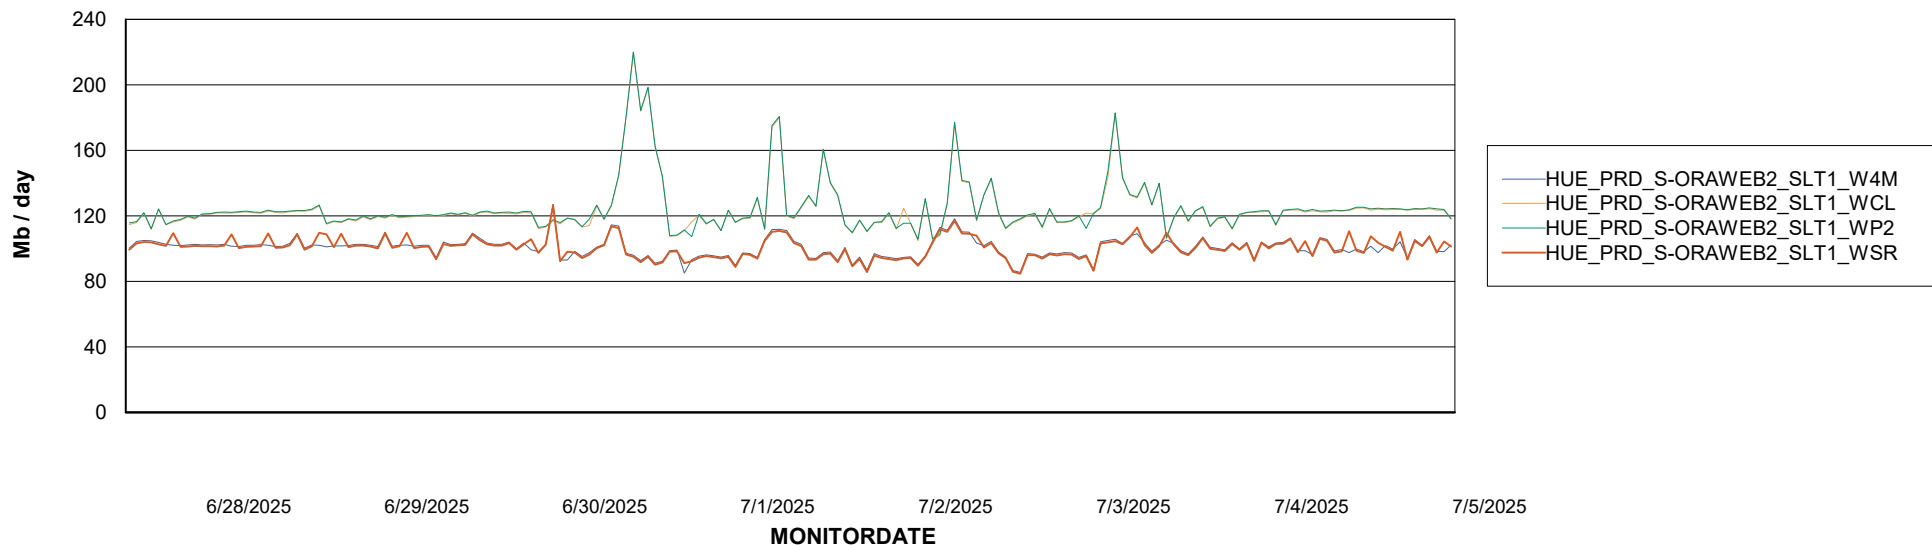

ABSSolute Web Component Services

Avg memory used per ABS Web component