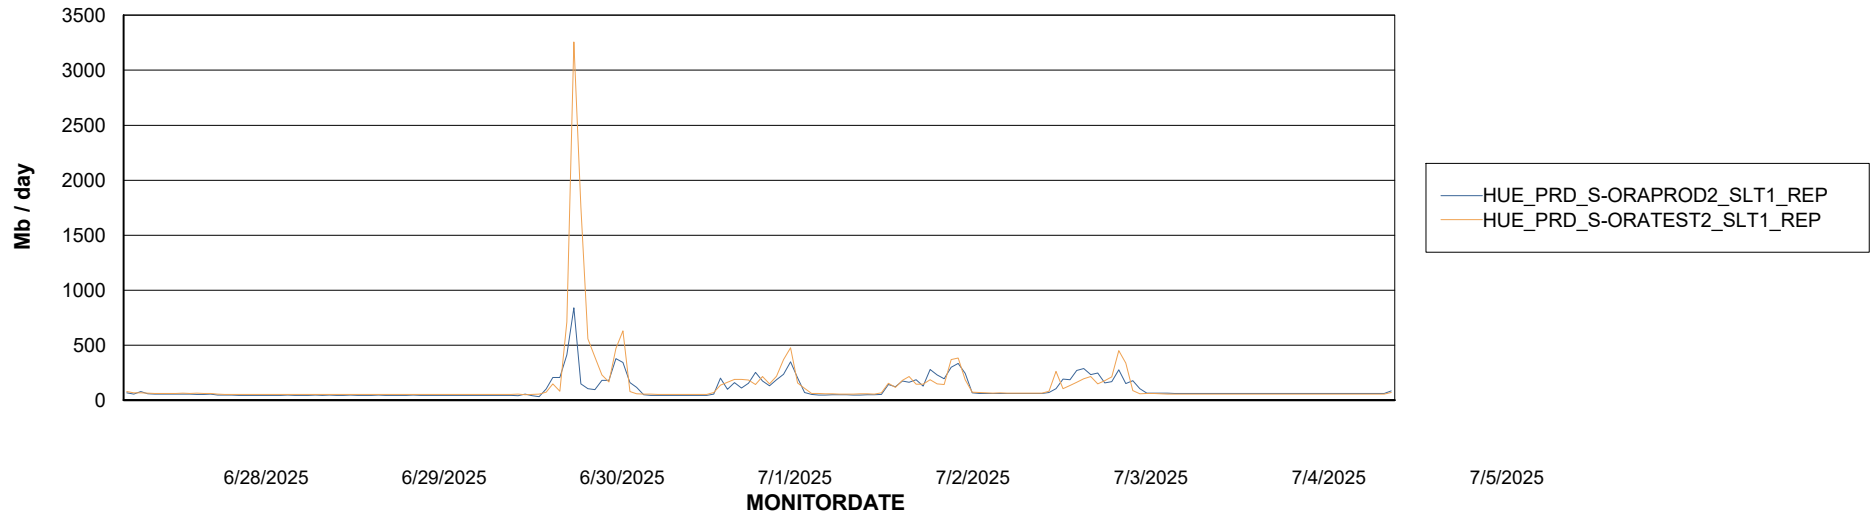

ABSSolute Application ReportServer Services

Avg memory used per ReportServer Service