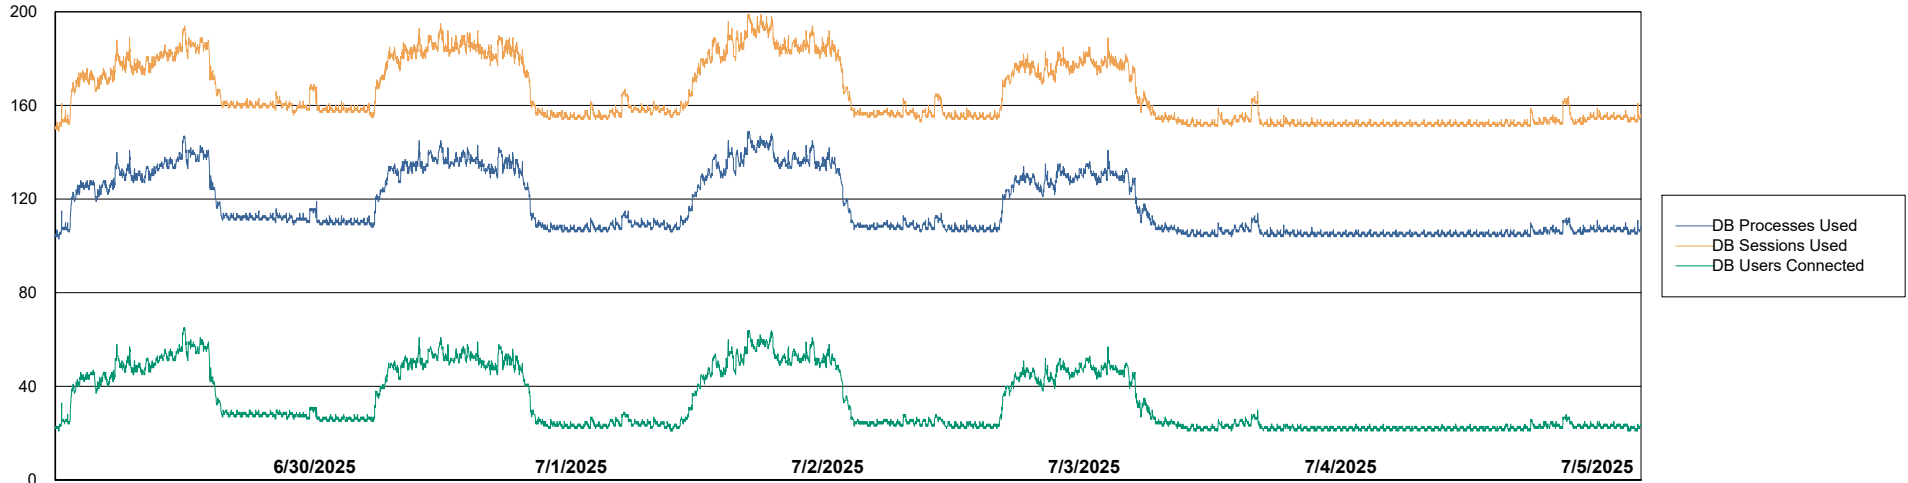

Database Performance HUE_PRD_S-ORAPROD2_ABS1