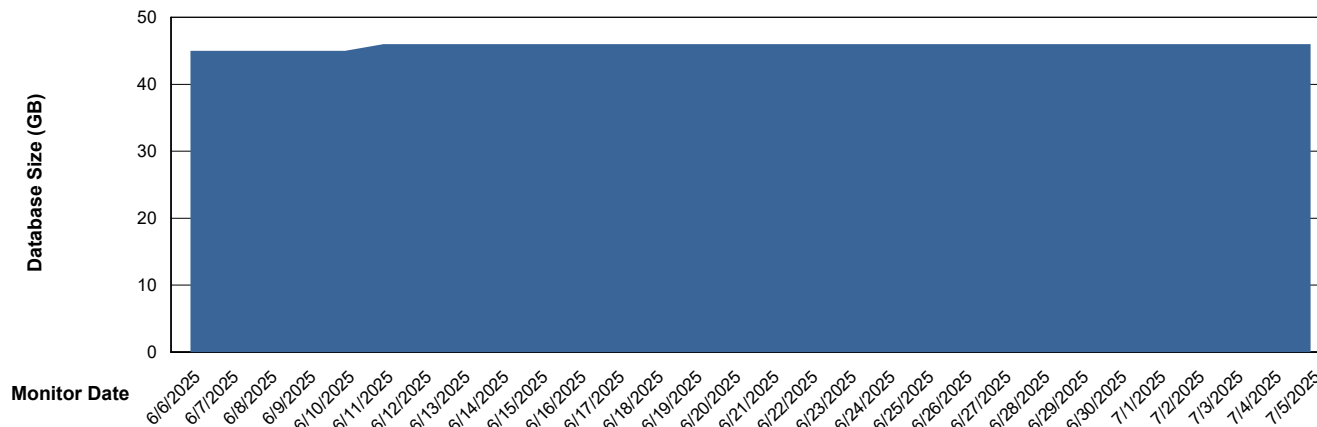

DATABASE SIZE HUE_PRD_S-ORABI2024_ABS1

Database growth over last month