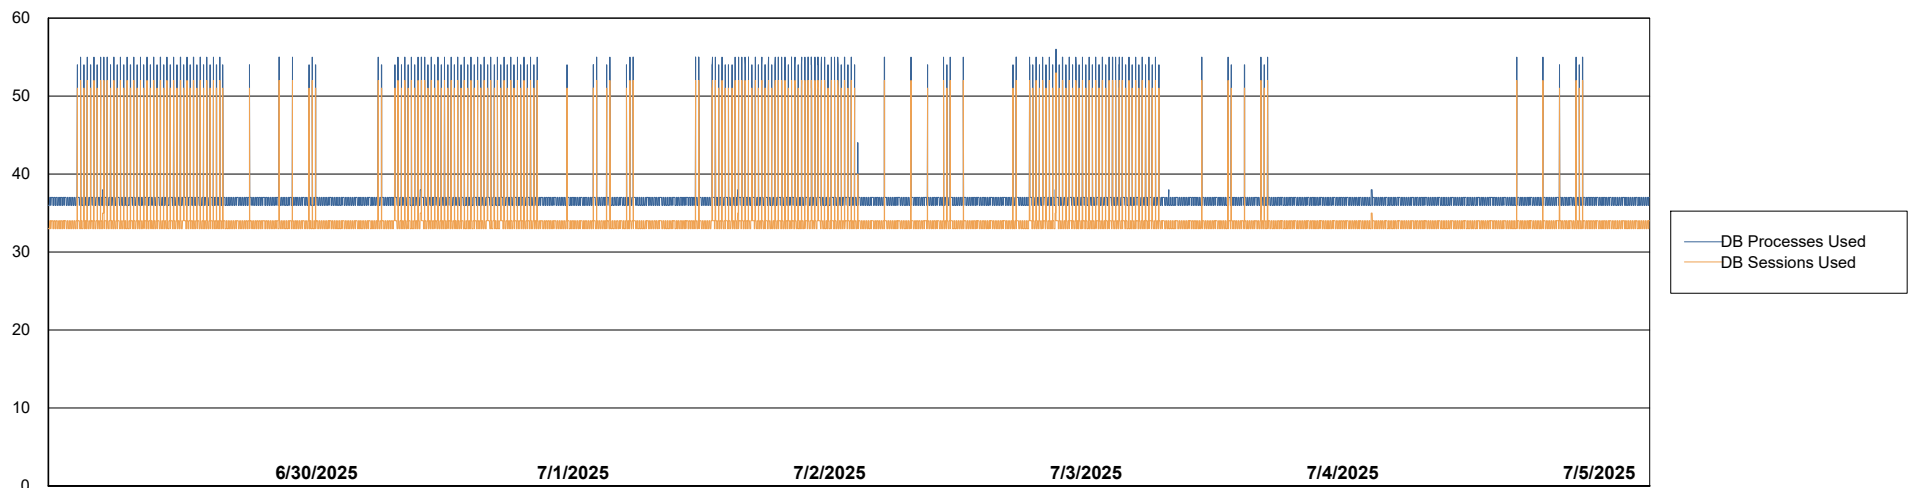

Database Performance HUE_PRD_S-ORATEST2_HSBABS1

DB Processes Max 1,000