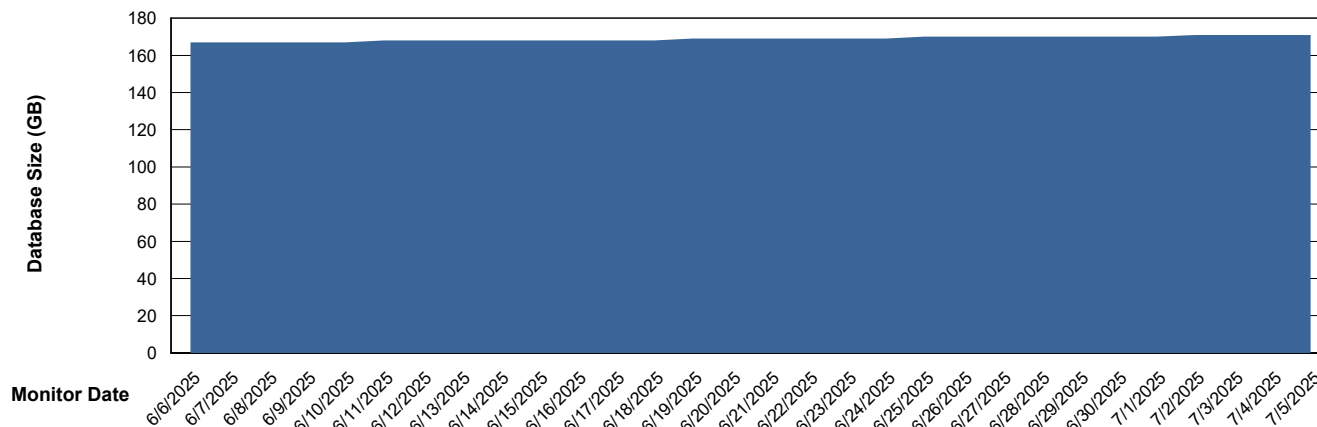

# Weekly SLA Customer Report

Customer HUE\_Production  
Database ID 154

DATABASE SIZE HUE\_PRD\_S-ORABI2024\_ABS1

### Database growth over last month