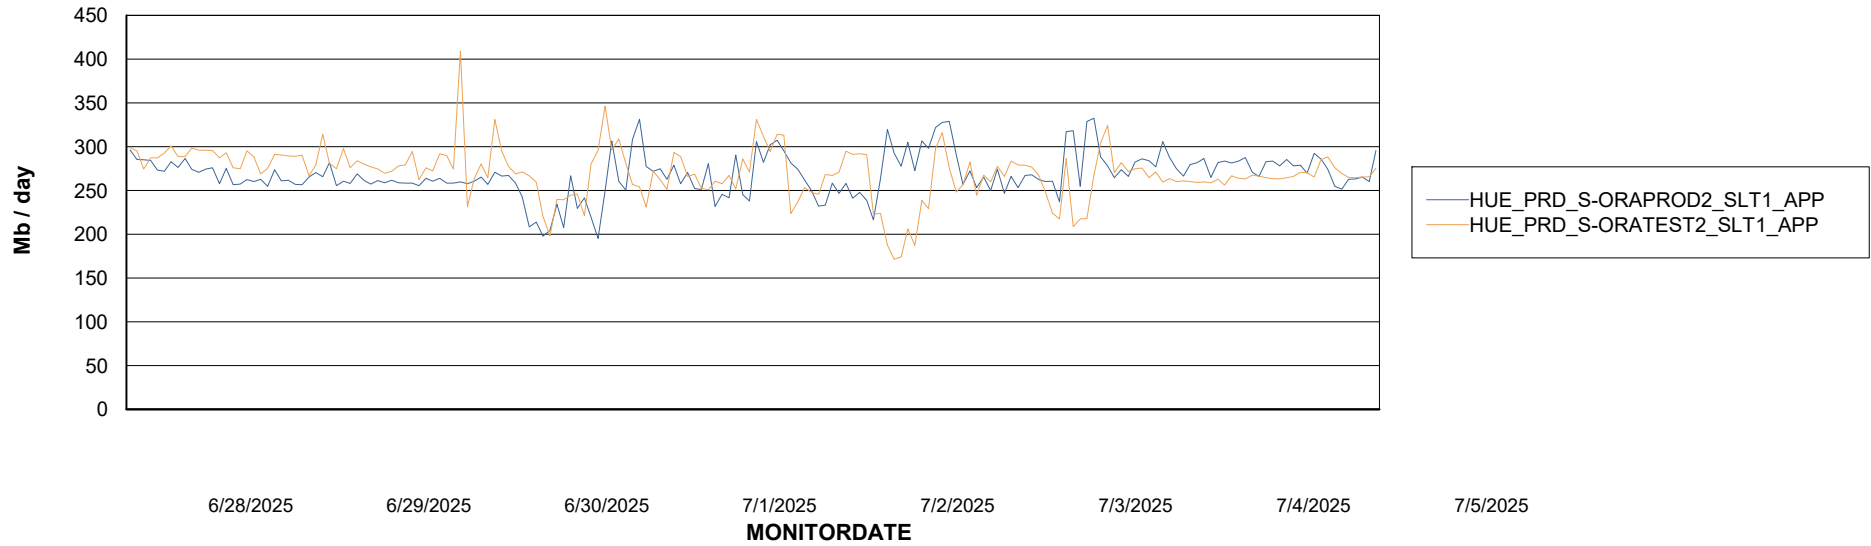

ABSSolute Application Server Services

Avg memory used per ABS Server Service