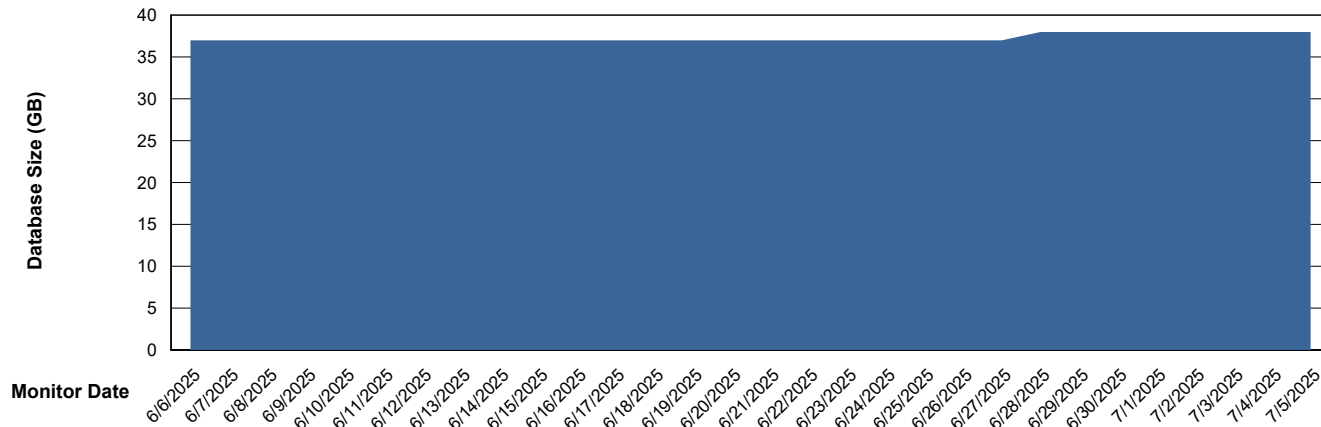

Weekly SLA Customer Report

Customer EUT_Production
Database ID 114

DATABASE SIZE EUT_EUP_PRD_URVINA22T_DB_ABS1

Database growth over last month

DATABASE SIZE EUT_URM_PRD_URVINA26_DB_ABS1

Database growth over last month