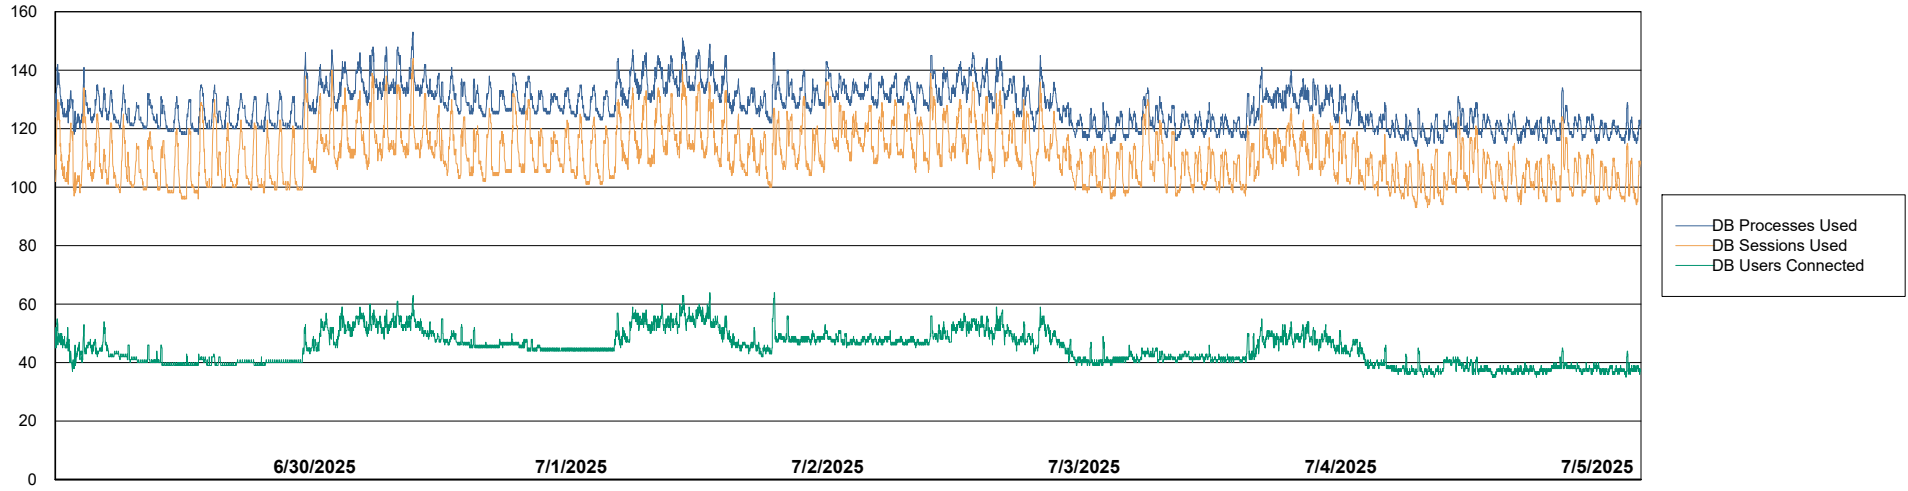

Weekly SLA Customer Report

Customer EUT_Production
Database ID 114

Database Performance EUT_EUP_PRD_URVINA22T_DB_ABS1

Weekly SLA Customer Report

Customer EUT_Production
Database ID 114

Database Performance EUT_URM_PRD_URVINA26_DB_ABS1