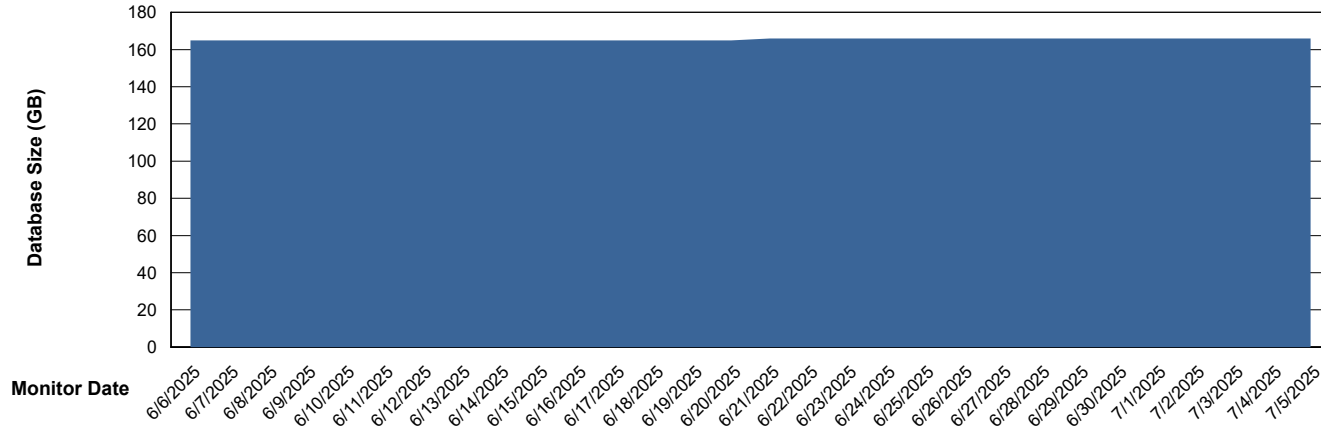

Weekly SLA Customer Report

Customer EUT_Production
Database ID 114

Database Performance EUT_EUP_PRD_URVINA22T_DB_ABS1

Weekly SLA Customer Report

Customer EUT_Production
Database ID 114

Database Performance EUT_URM_PRD_URVINA26_DB_ABS1

Weekly SLA Customer Report

Customer EUT_Production
Database ID 114

DATABASE SIZE EUT_EUP_PRD_URVINA22T_DB_ABS1

Database growth over last month

DATABASE SIZE EUT_URM_PRD_URVINA26_DB_ABS1

Database growth over last month