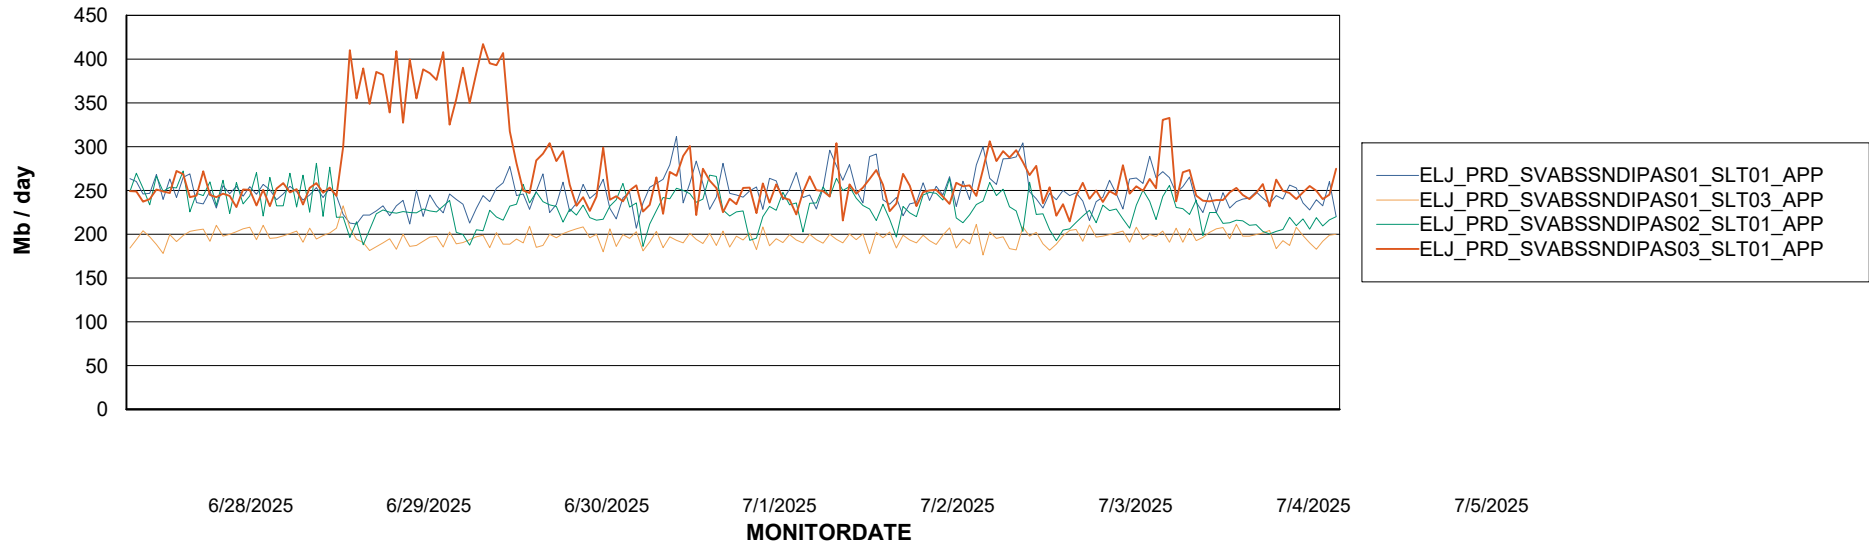

ABSSolute Application Server Services

Avg memory used per ABS Server Service