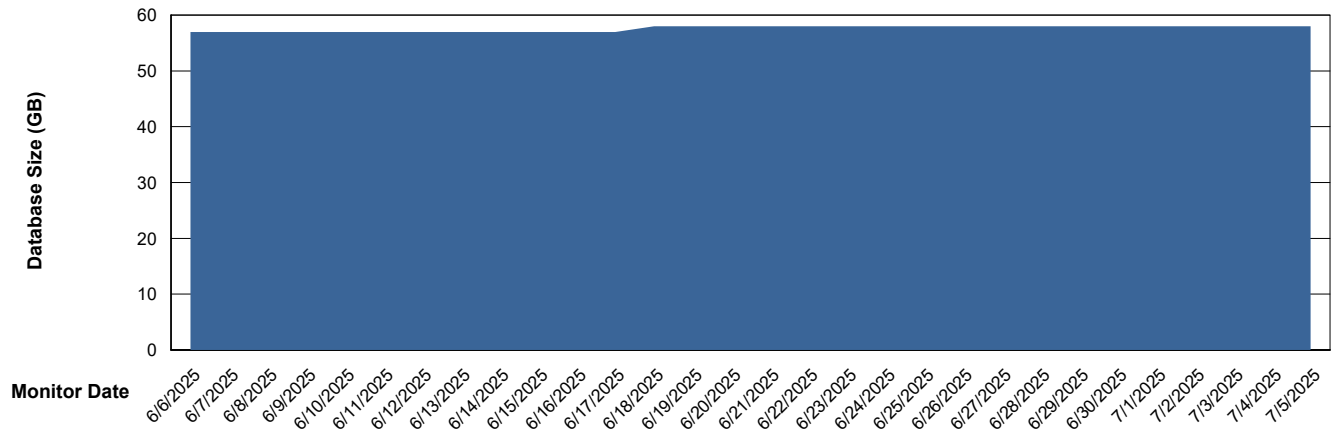

DATABASE SIZE ELJ_PRD_FRASEQXPRDDB03_ABS1

Database growth over last month