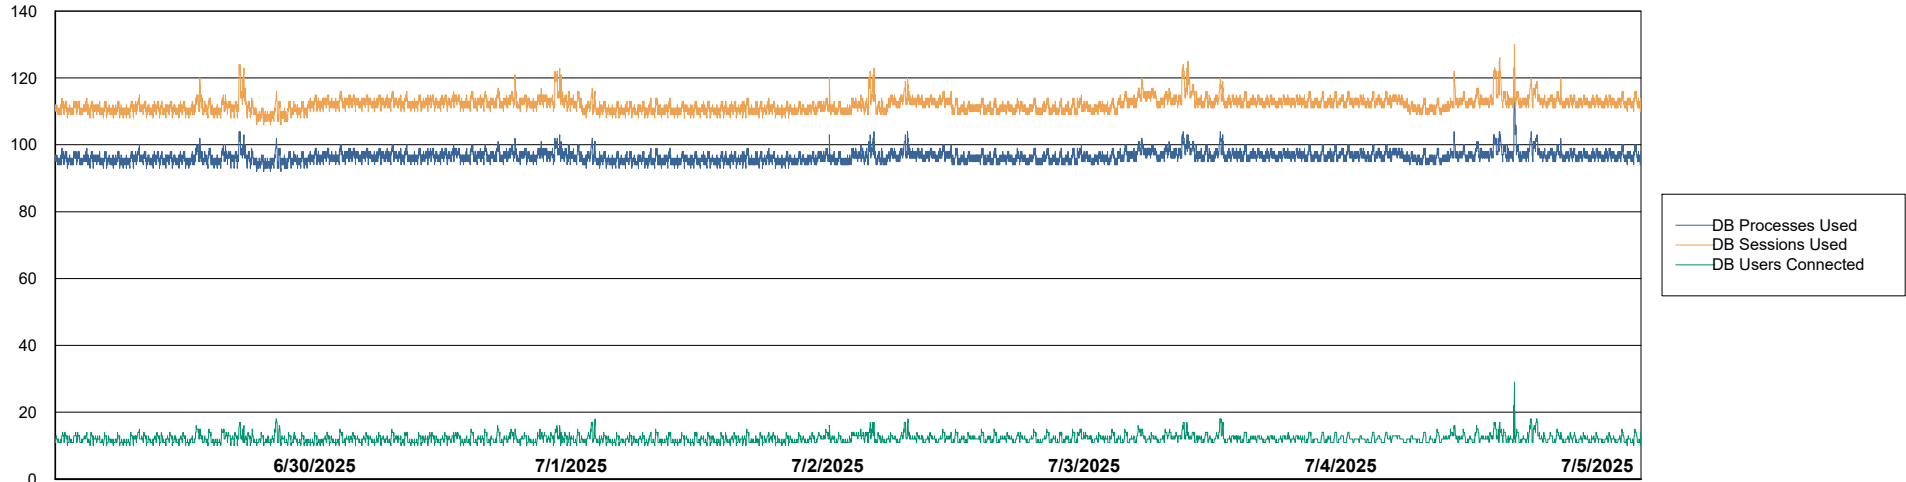

Database Performance ELJ_PRD_FRASEQXPRDDB03_ABS1