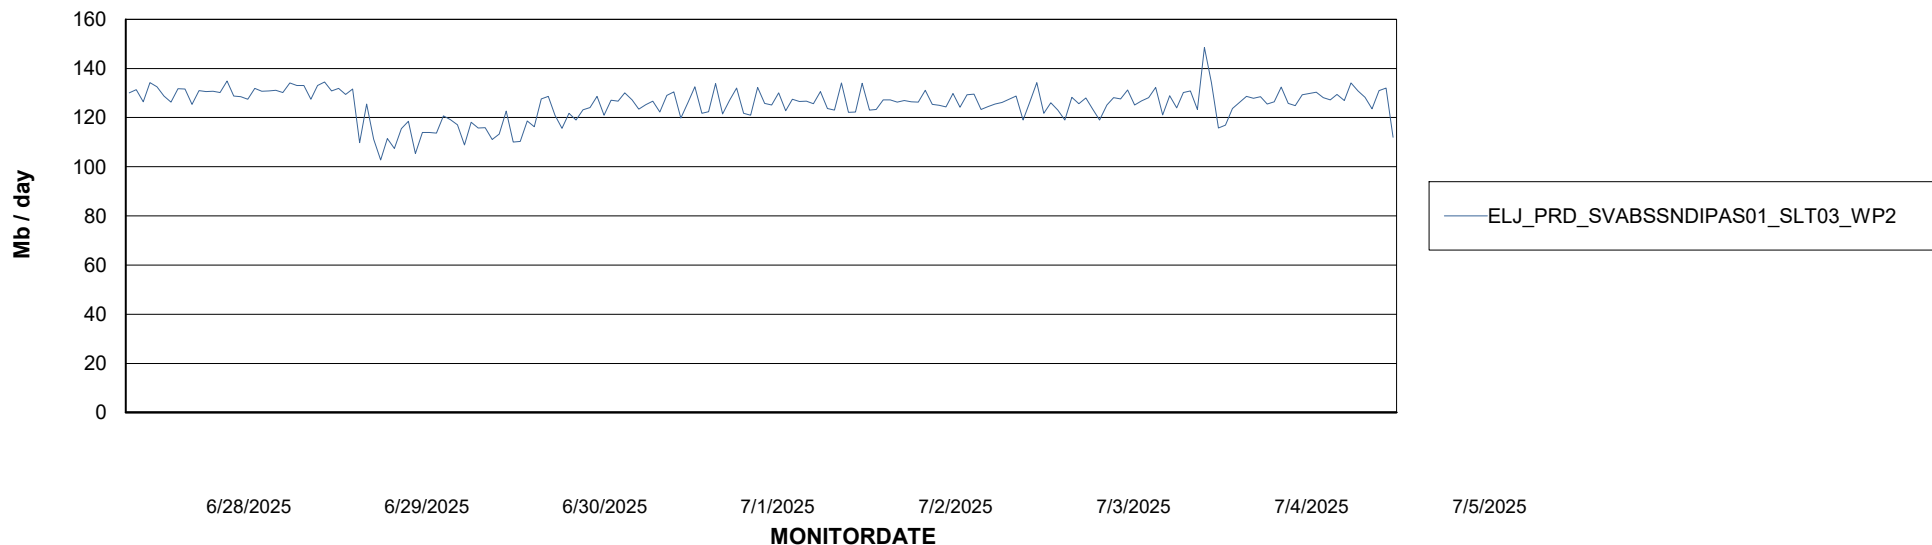

ABSSolute Web Component Services

Avg memory used per ABS Web component