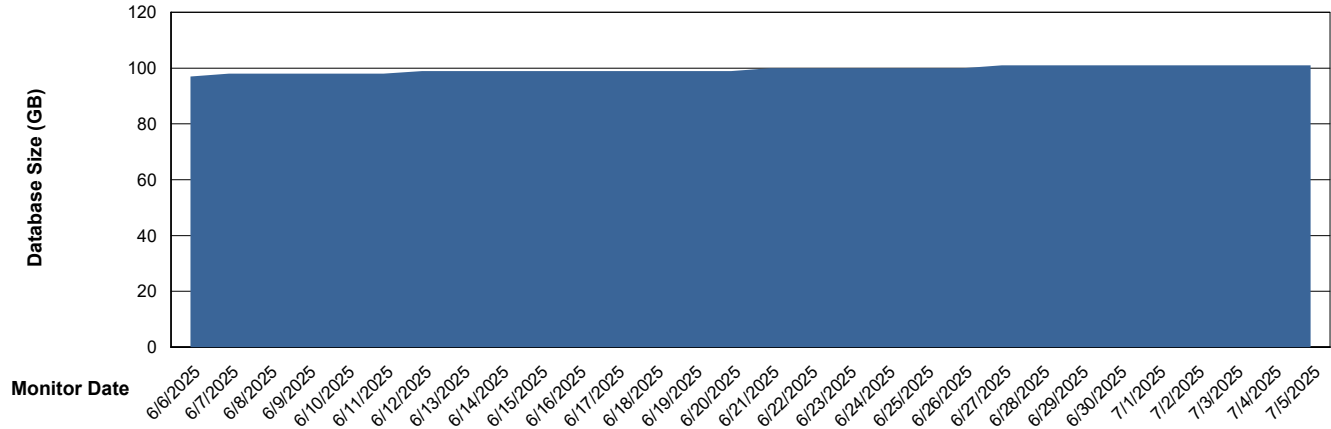

DATABASE SIZE ELJ_PRD_FRASEQXPRDDB01_ABS1

Database growth over last month