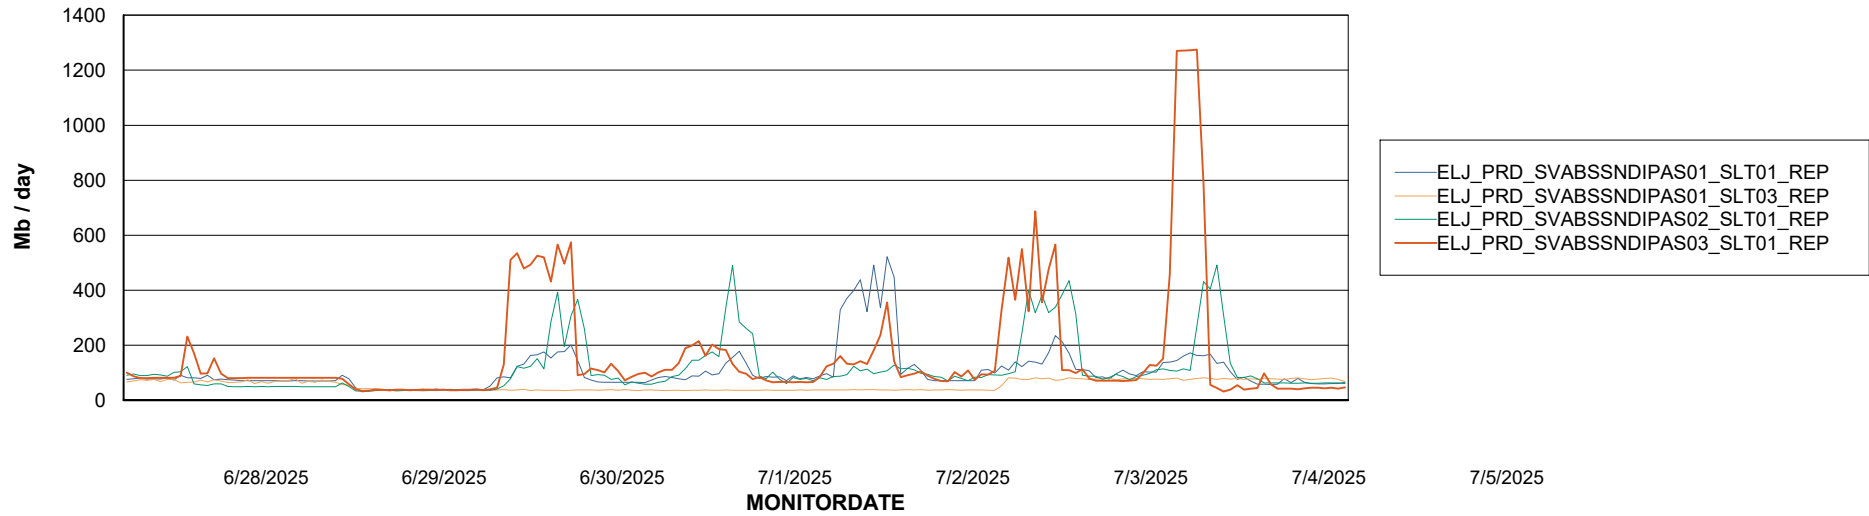

ABSSolute Application ReportServer Services

Avg memory used per ReportServer Service