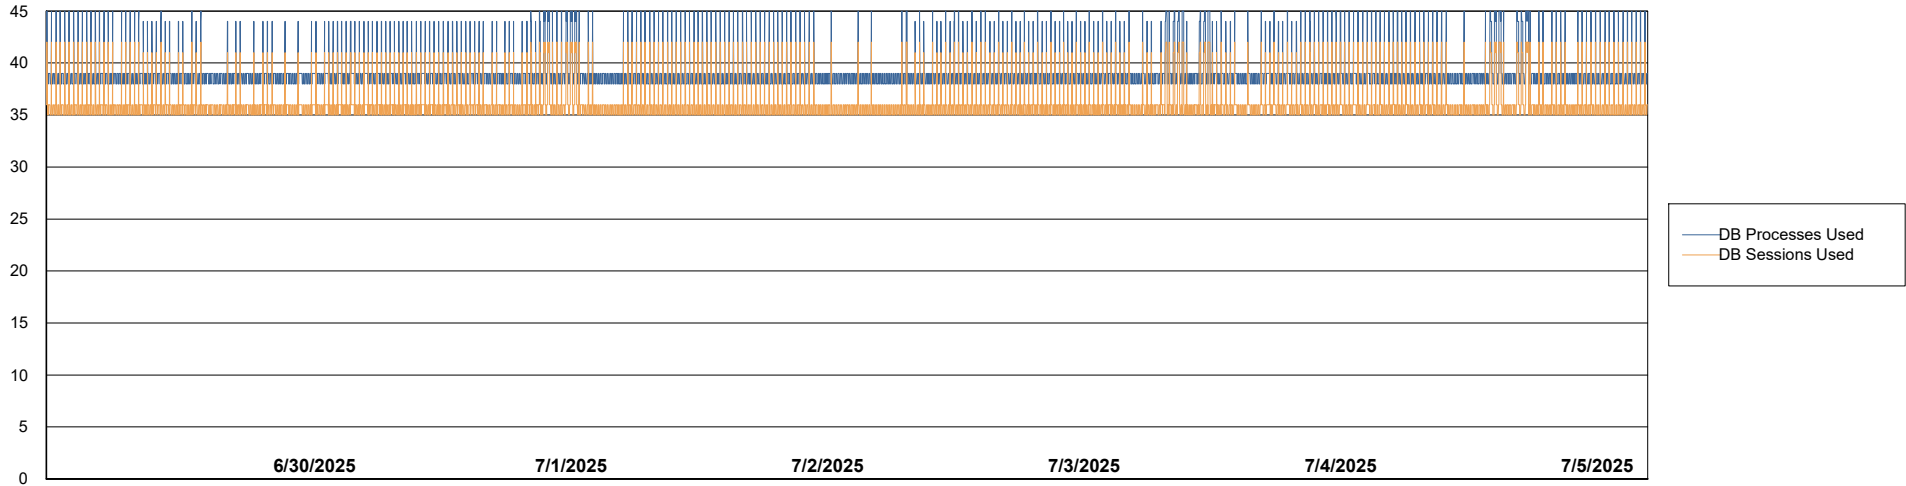

Database Performance ELI_PRD_FRASINTQUADB01_HSBABS1

DB Processes Max 1,000