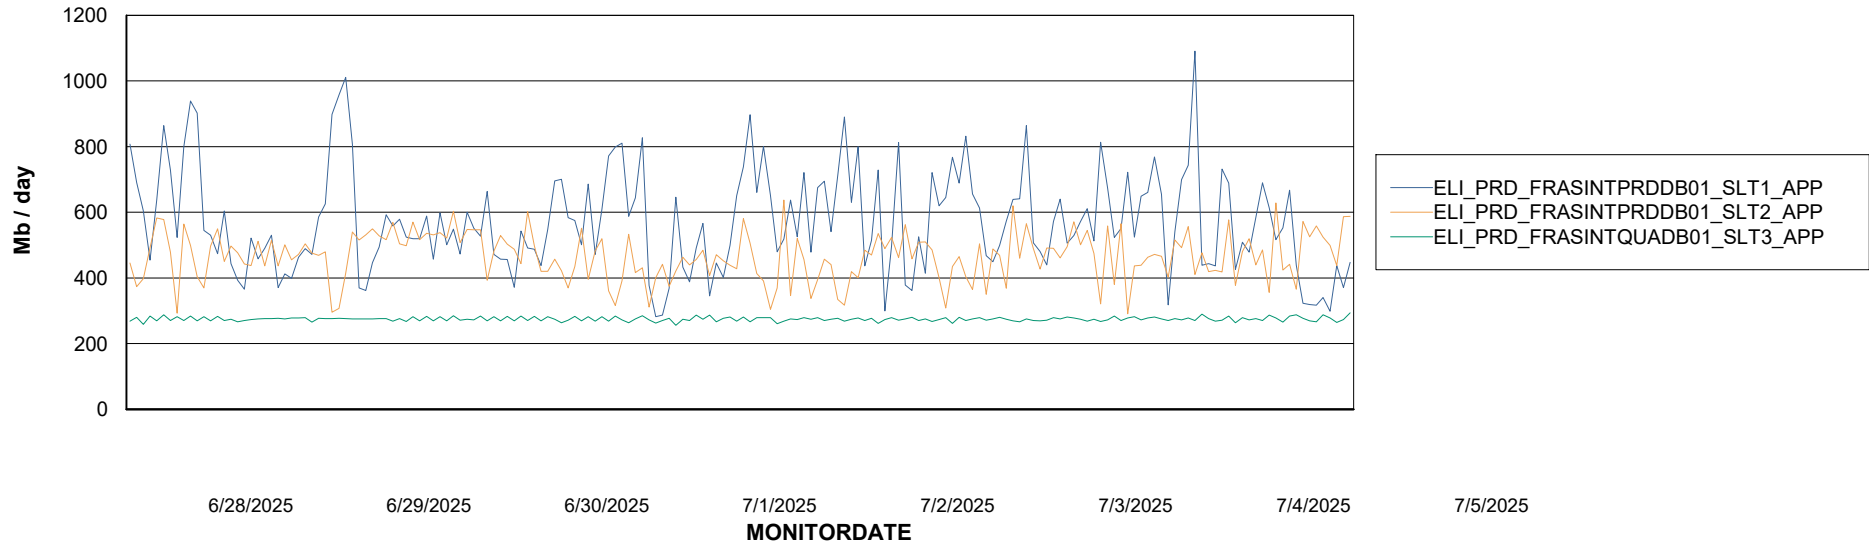

ABSSolute Application Server Services

Avg memory used per ABS Server Service