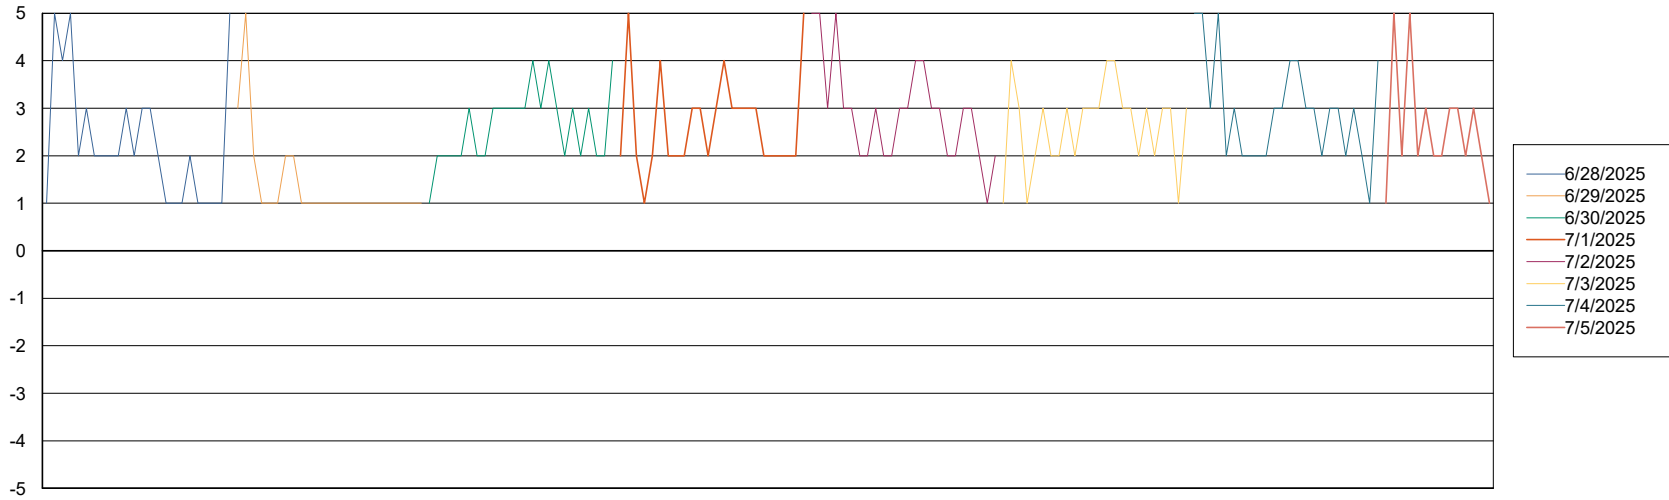

Standby Database Health ELI_Production

Recovery lag for last 7 days