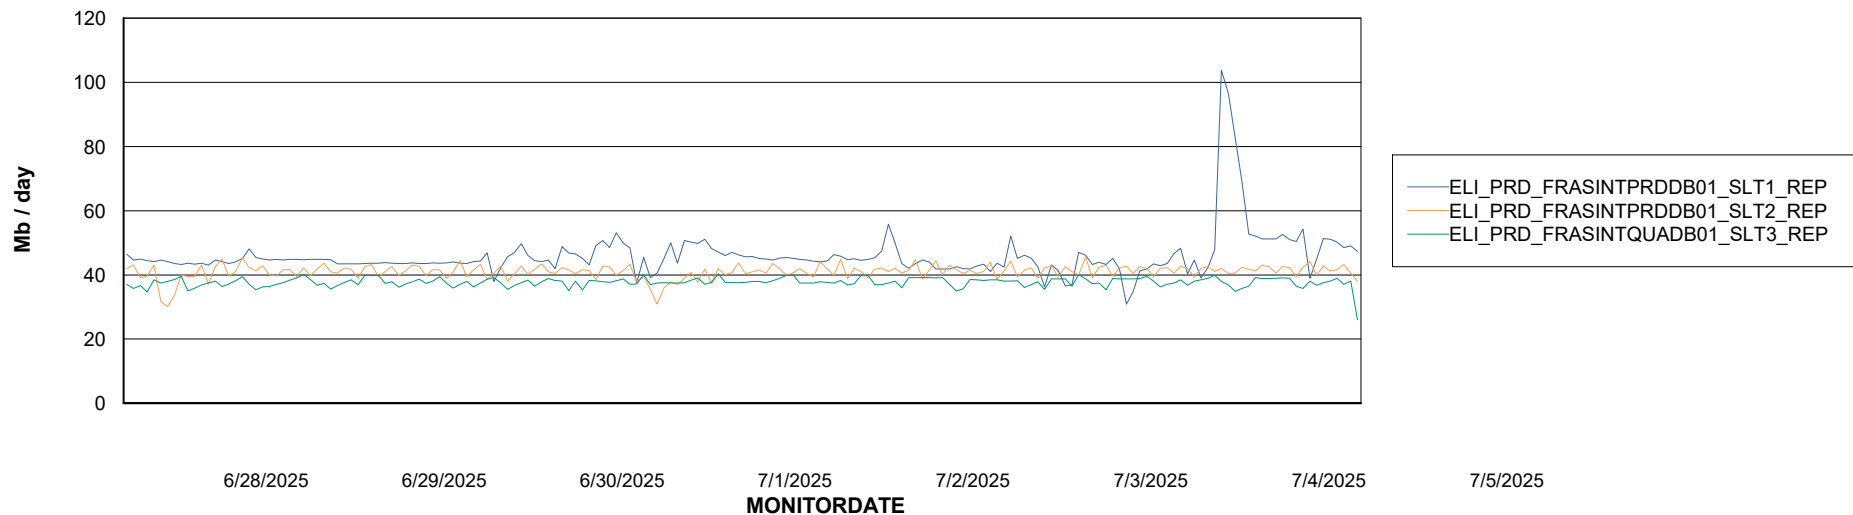

Avg memory used per ABS Server Service

Avg users per day per ABS server

Weekly SLA Customer Report

Customer ELI_Production
Database ID 62

ABSSolute Application ReportServer Services

Avg memory used per ReportServer Service