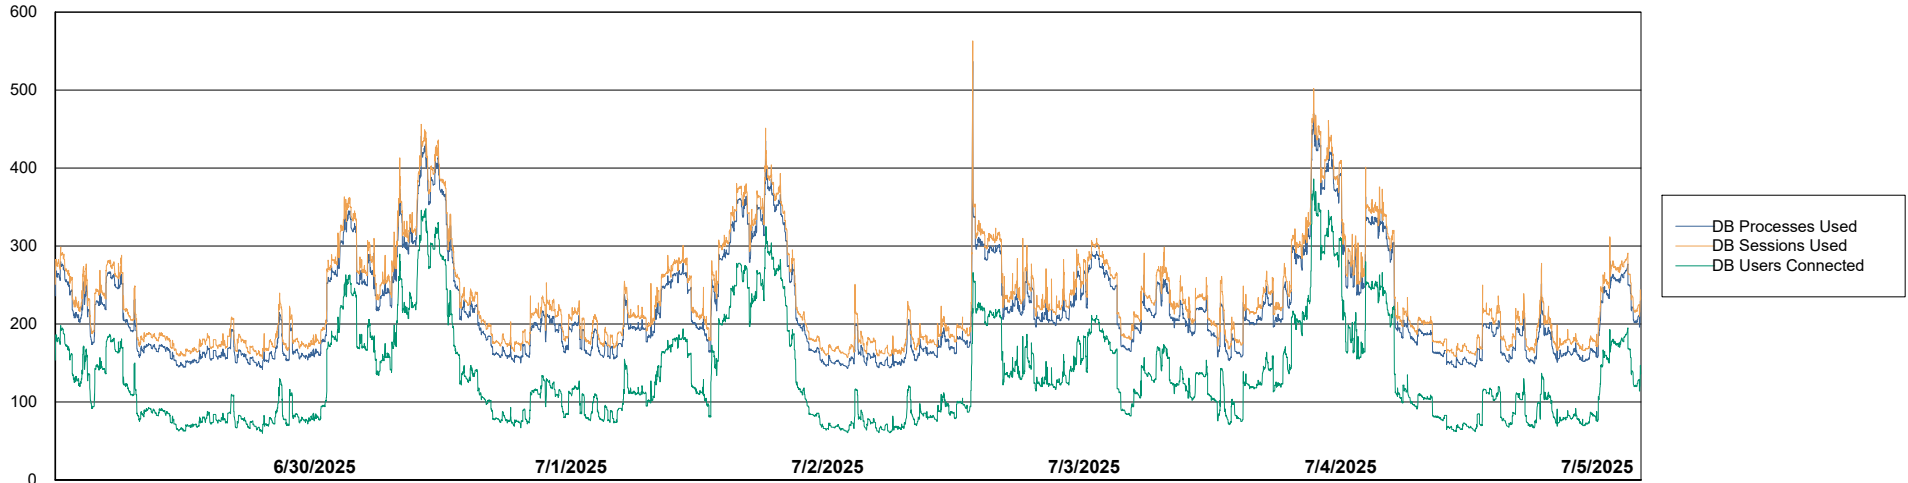

Weekly SLA Customer Report

Customer ELI_Production
Database ID 62

Database Performance ELI_PRD_FRASEQXPRDDB04-BI_ABS1

Weekly SLA Customer Report

Customer ELI_Production
Database ID 62

Database Performance ELI_PRD_FRASINTPRDDB01_ABS1