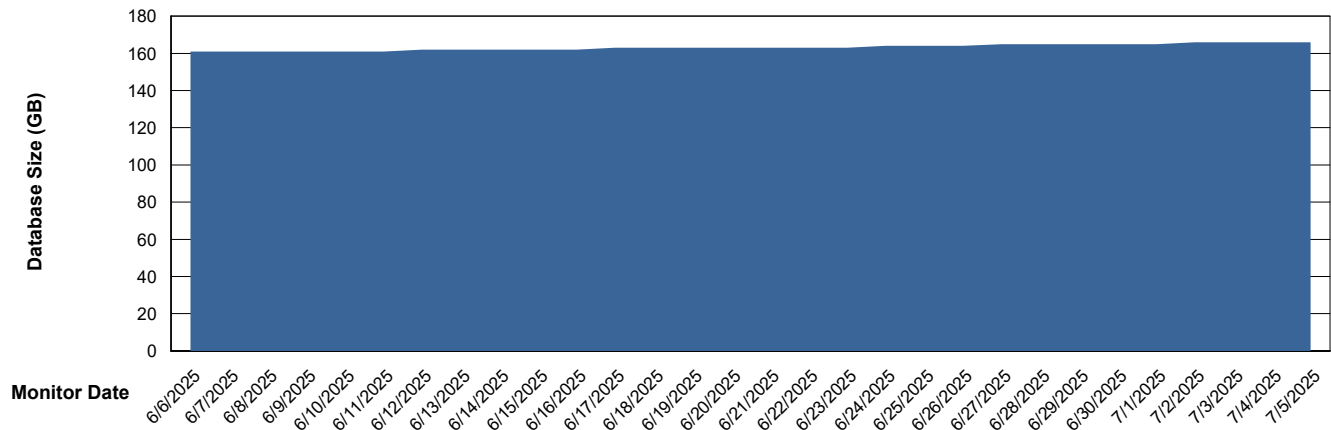

DATABASE SIZE ELI_PRD_FRASINTPRDDB01_ABS1

Database growth over last month