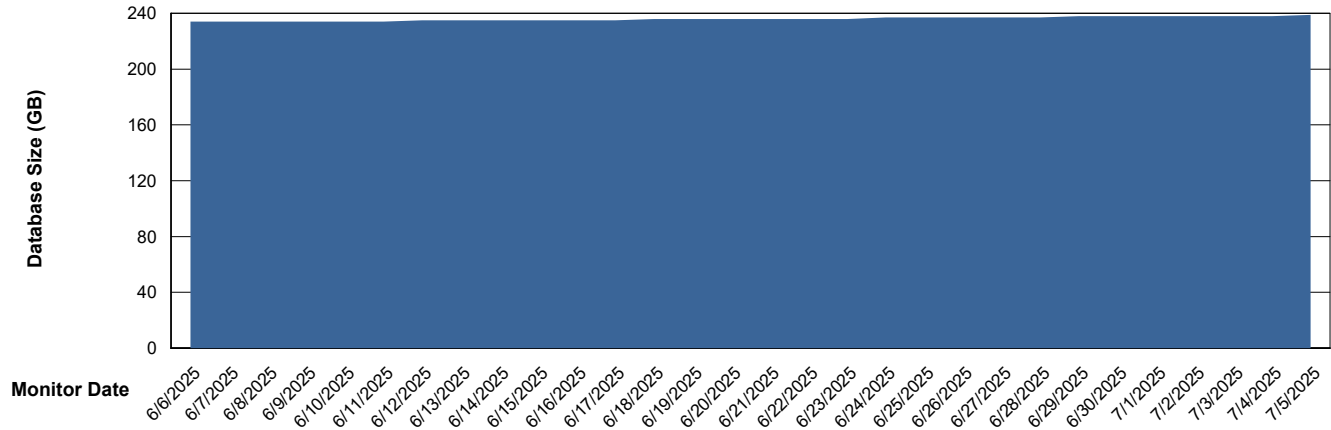

DATABASE SIZE ELI_PRD_FRASEQXPRDDB04-BI_ABS1

Database growth over last month