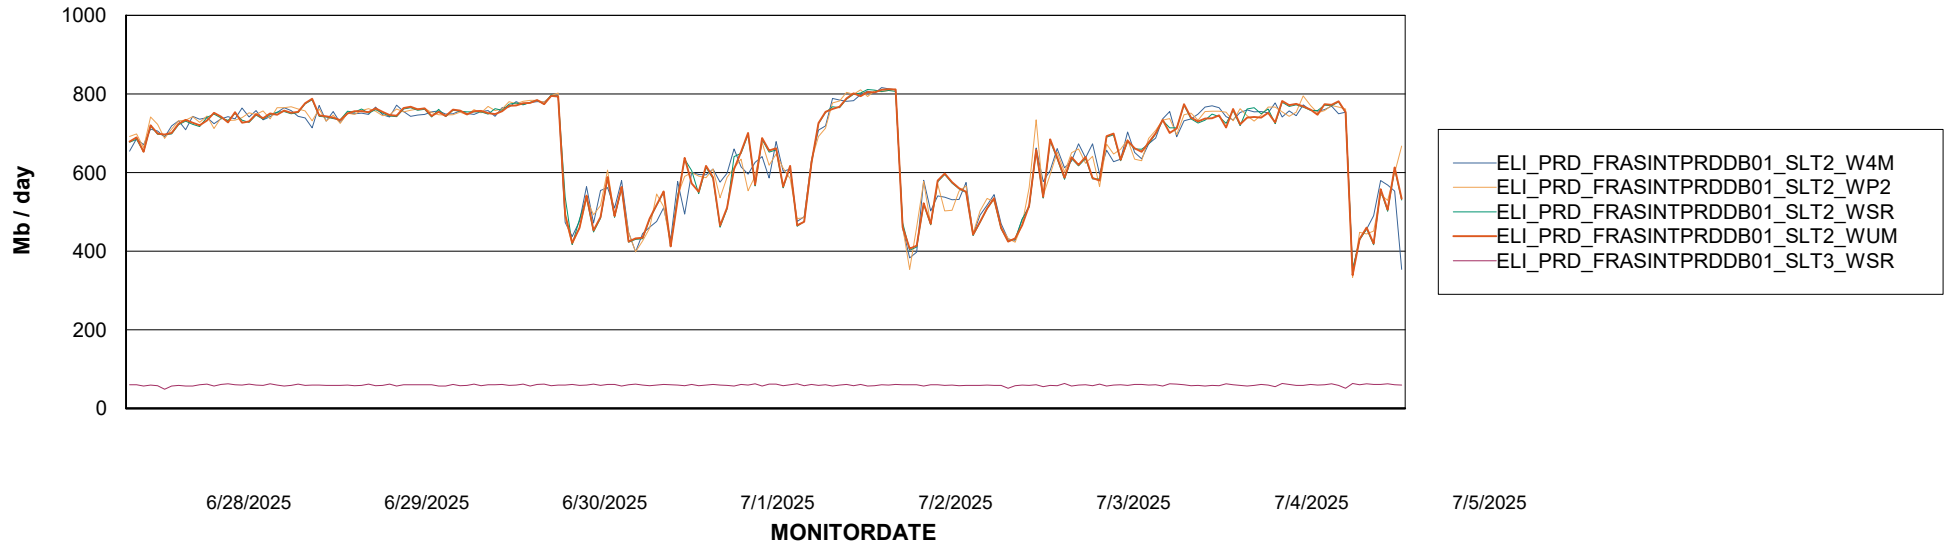

ABSSolute Web Component Services

Avg memory used per ABS Web component