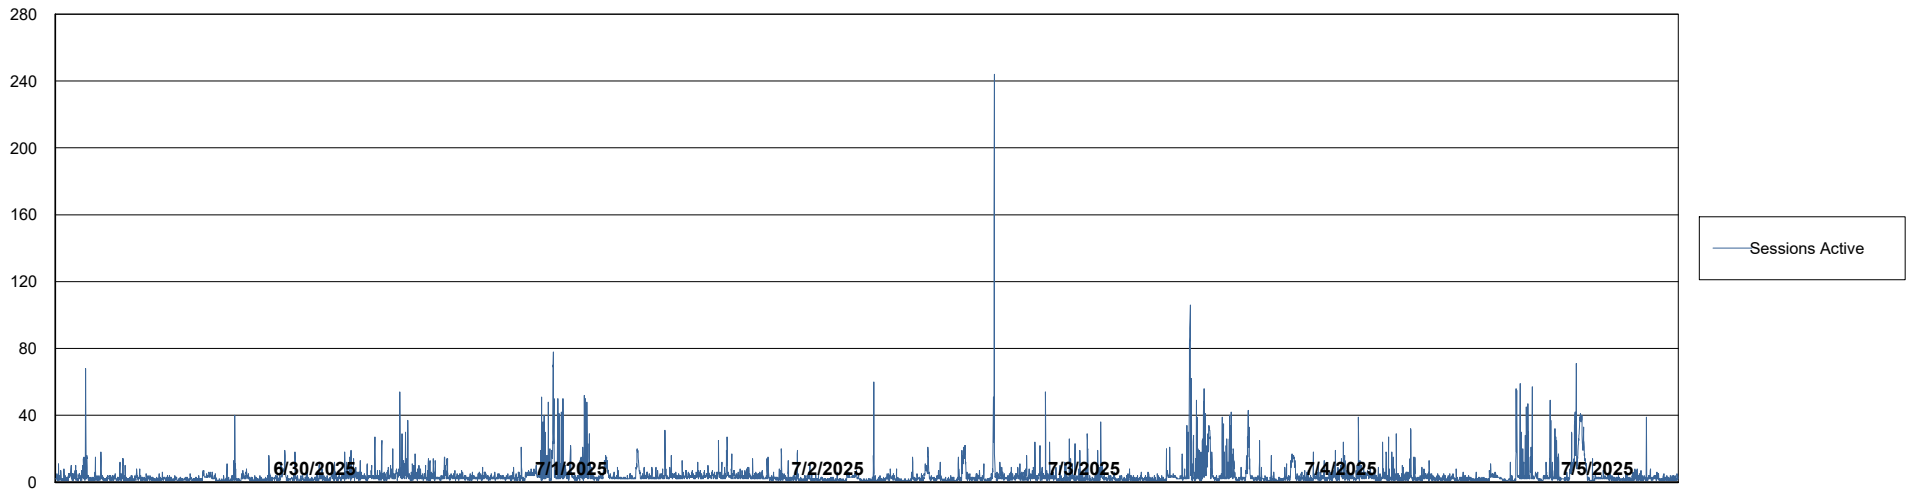

Weekly SLA Customer Report

Customer ELI_Production
Database ID 62

Database Performance ELI_PRD_FRASEQXPRDDB04-BI_ABS1

Weekly SLA Customer Report

Customer ELI_Production
Database ID 62

Database Performance ELI_PRD_FRASINTPRDDB01_ABS1