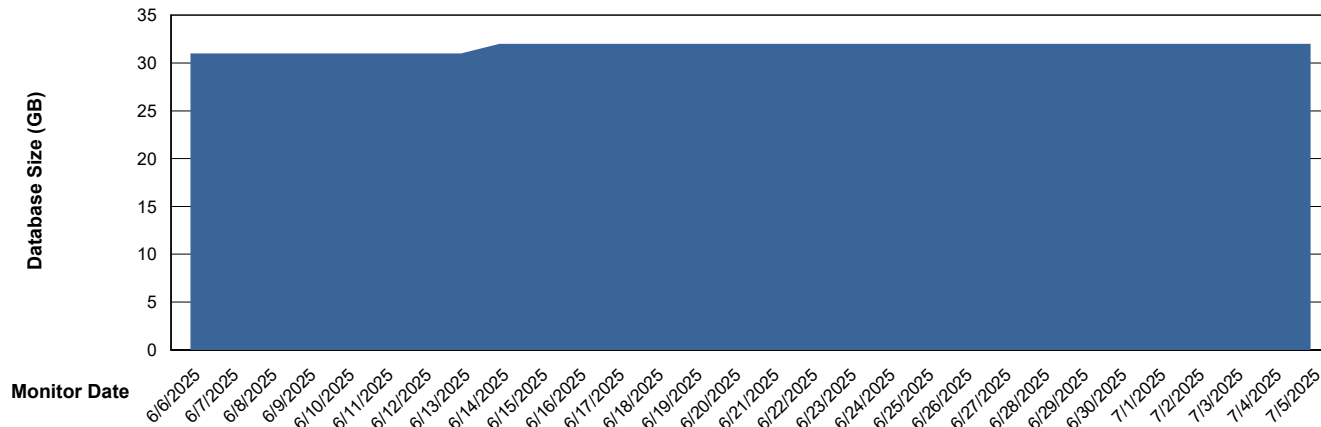

Weekly SLA Customer Report

Customer ECL_Production
Database ID 156

Database Performance ECL_PRD_ECLABS_ABS1

Weekly SLA Customer Report

Customer ECL_Production
Database ID 156

Database Performance ECL_PRD_ECL-ABS-BI_ABS1

Weekly SLA Customer Report

Customer ECL_Production
Database ID 156

Database Performance ECL_PRD_ECLABS-TEST_HSBABS1

DB Processes Max 1,000

Weekly SLA Customer Report

Customer ECL_Production
Database ID 156

DATABASE SIZE ECL_PRD_ECLABS_ABS1

Database growth over last month

DATABASE SIZE ECL_PRD_ECL-ABS-BI_ABS1

Database growth over last month

Weekly SLA Customer Report

Customer ECL_Production
Database ID 156

Database Tablespace ECL_PRD_ECLABS_ABS1