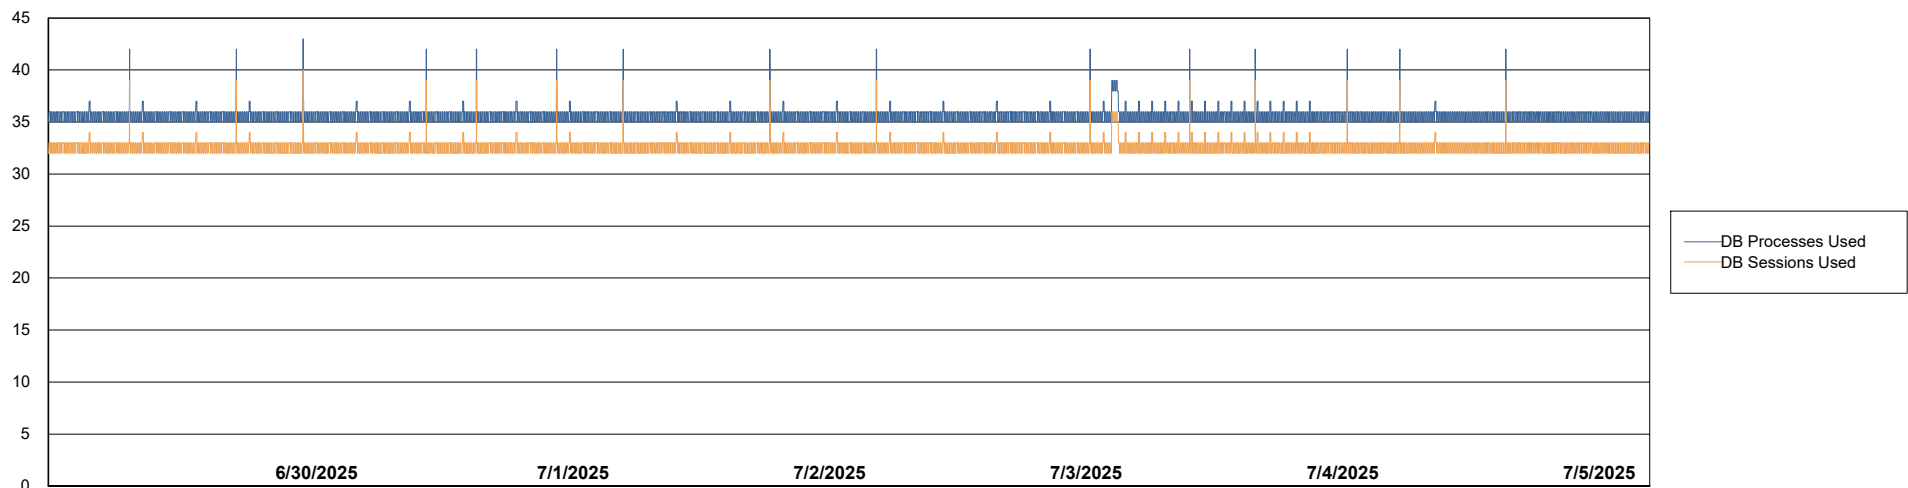

Database Performance ECL_PRD_ECLABS-TEST_HSBABS1

DB Processes Max 1,000