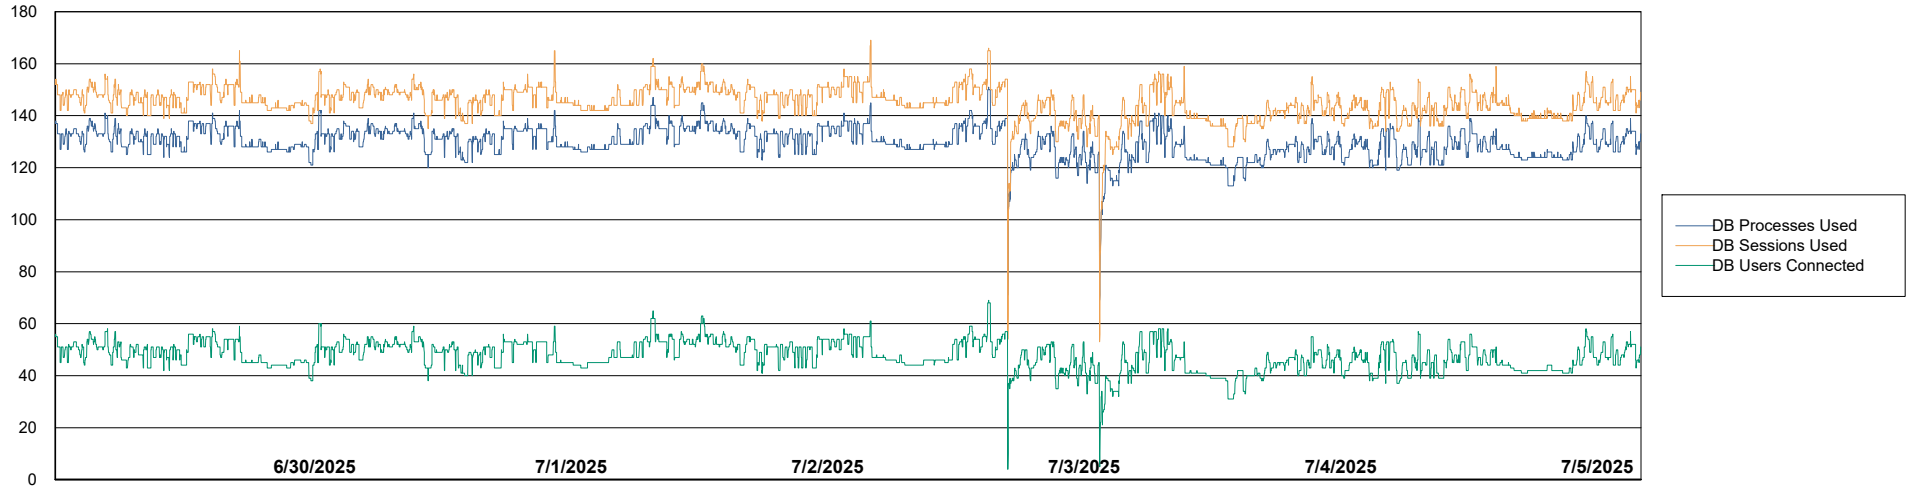

Weekly SLA Customer Report

Customer ECL_Production
Database ID 156

Database Performance ECL_PRD_ECLABS_ABS1

Weekly SLA Customer Report

Customer ECL_Production
Database ID 156

Database Performance ECL_PRD_ECL-ABS-BI_ABS1