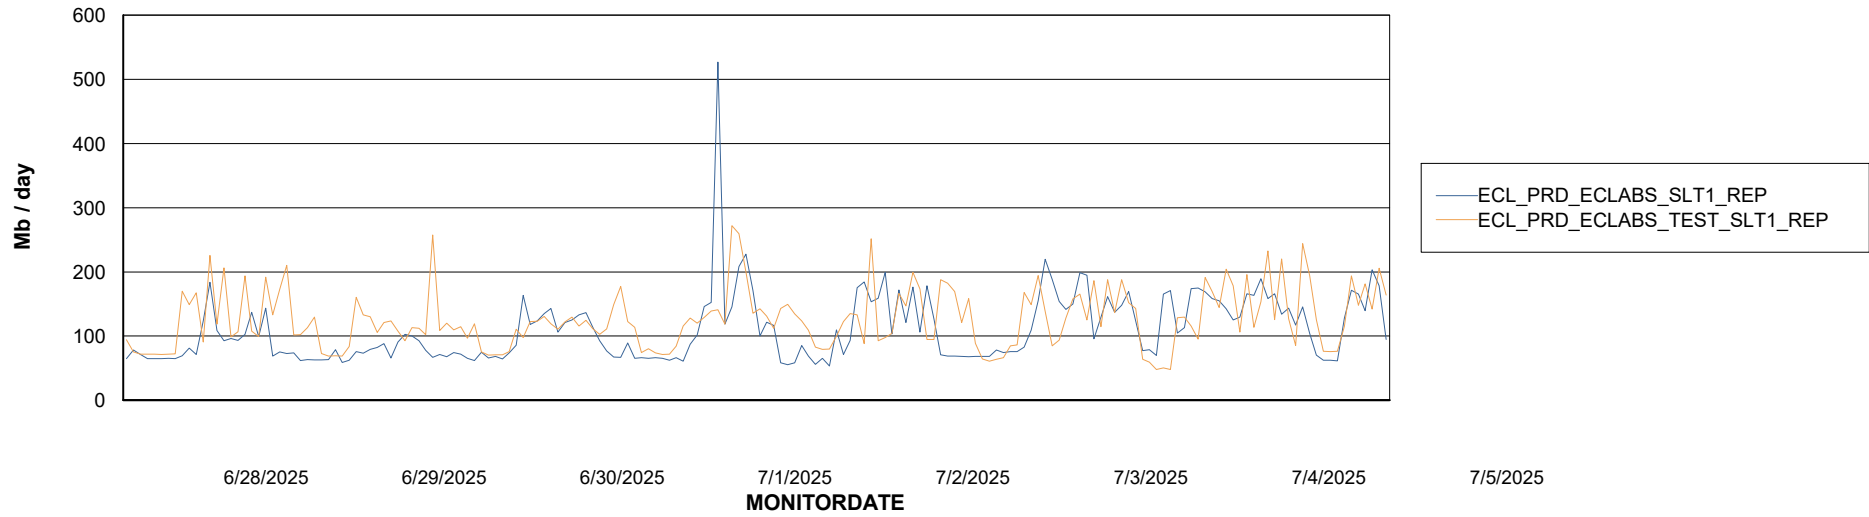

Avg memory used per ABS Server Service

Avg users per day per ABS server

Weekly SLA Customer Report

Customer ECL_Production
Database ID 156

ABSSolute Application ReportServer Services

Avg memory used per ReportServer Service