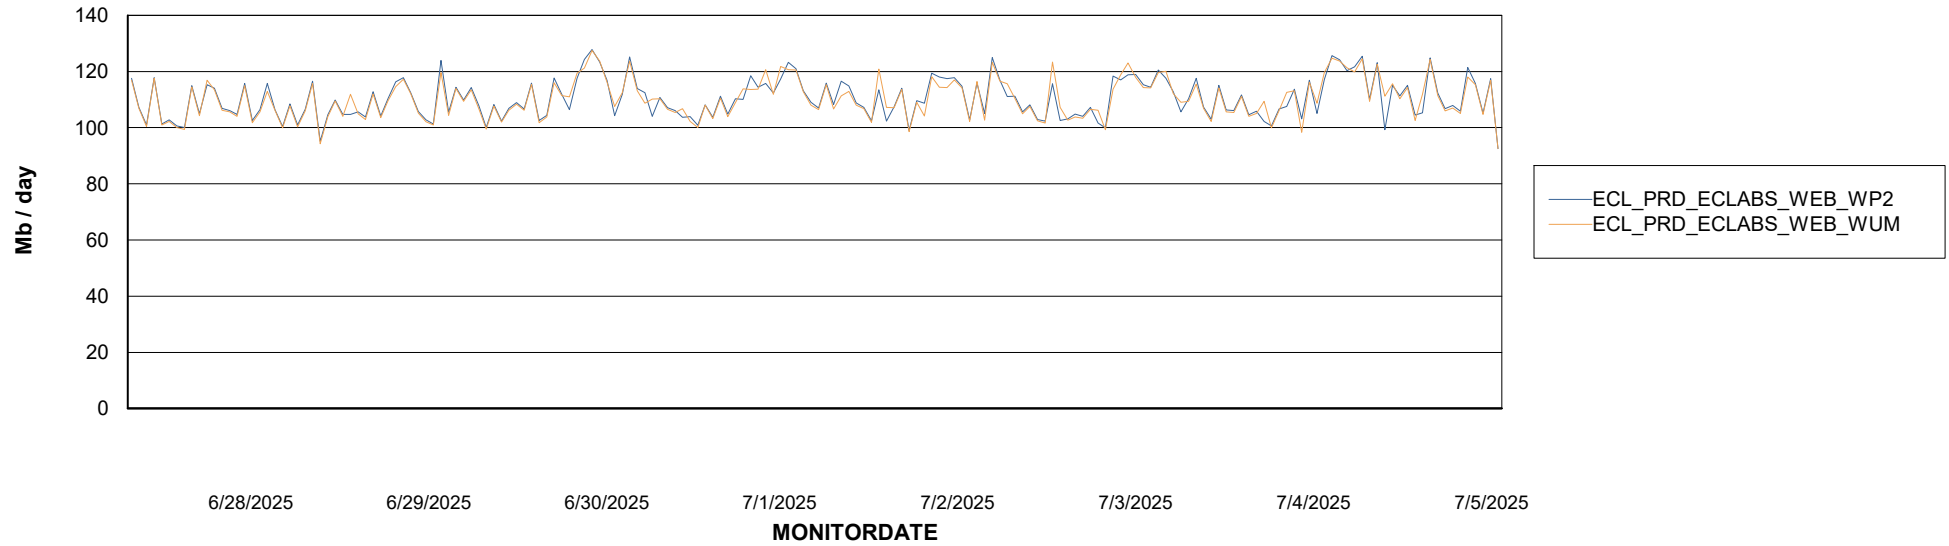

ABSolute Web Component Services

Avg memory used per ABS Web component