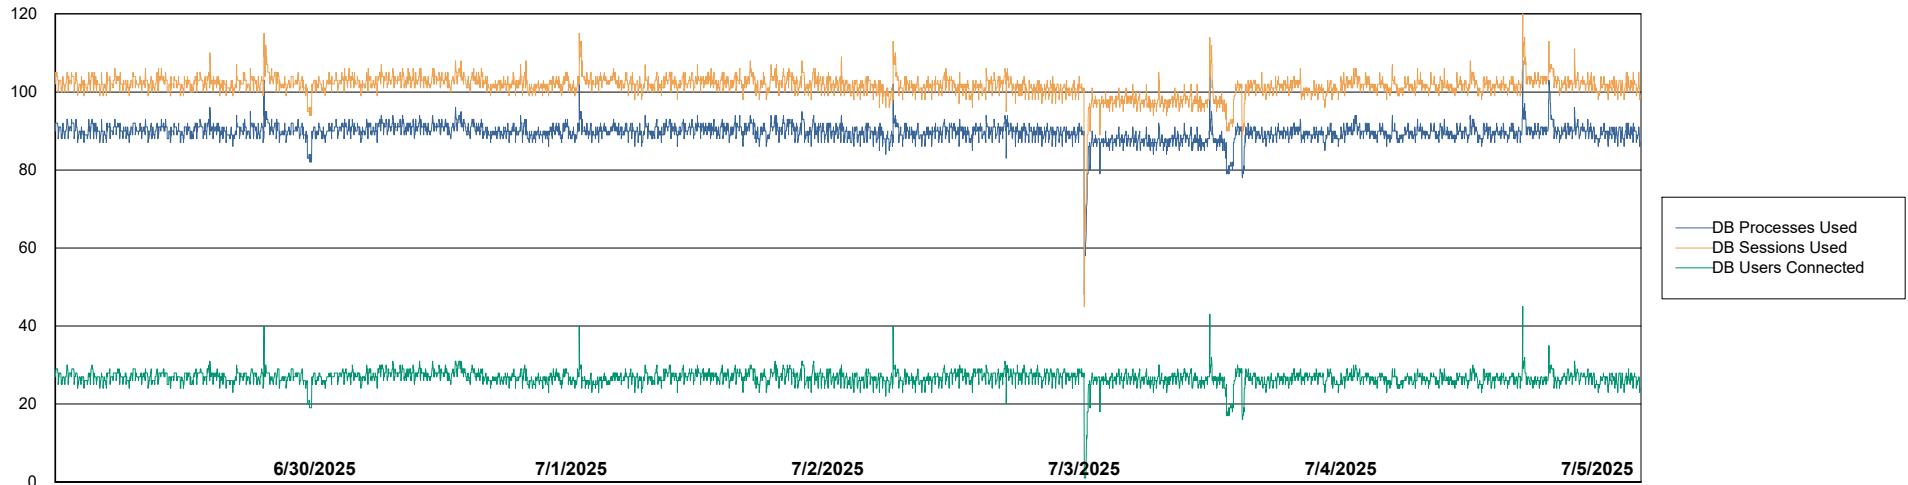

Weekly SLA Customer Report

Customer ECL_Production
Database ID 156

Database Performance ECL_PRD_ECLABS_ABS1

Weekly SLA Customer Report

Customer ECL_Production
Database ID 156

Database Performance ECL_PRD_ECL-ABS-BI_ABS1