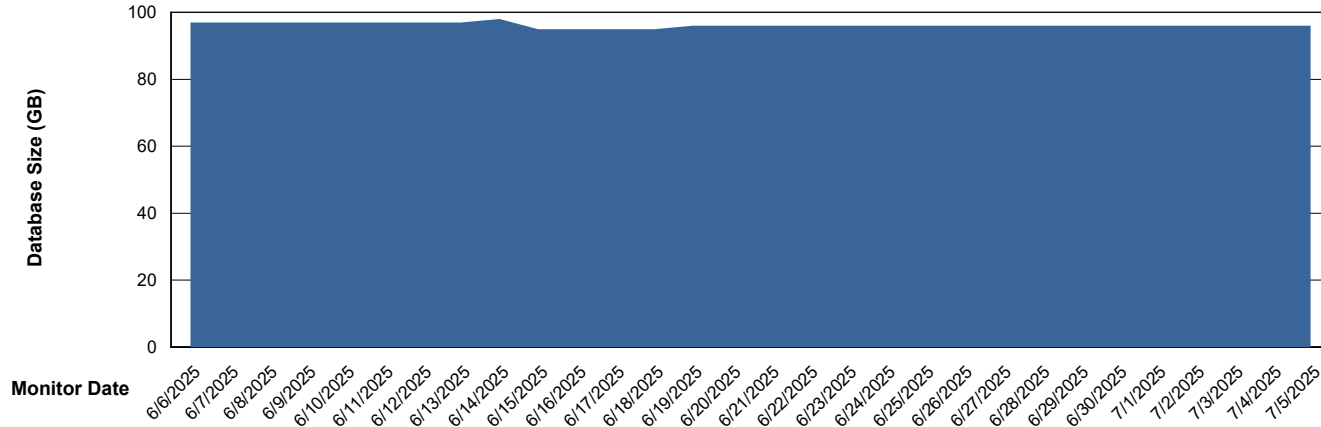

Weekly SLA Customer Report

Customer ECL_Production
Database ID 156

Database Performance ECL_PRD_ECLABS-TEST_HSBABS1

DB Processes Max 1,000

Weekly SLA Customer Report

Customer ECL_Production
Database ID 156

DATABASE SIZE ECL_PRD_ECLABS_ABS1

Database growth over last month

DATABASE SIZE ECL_PRD_ECL-ABS-BI_ABS1

Database growth over last month

Weekly SLA Customer Report

Customer ECL_Production
Database ID 156

Database Tablespace ECL_PRD_ECLABS_ABS1