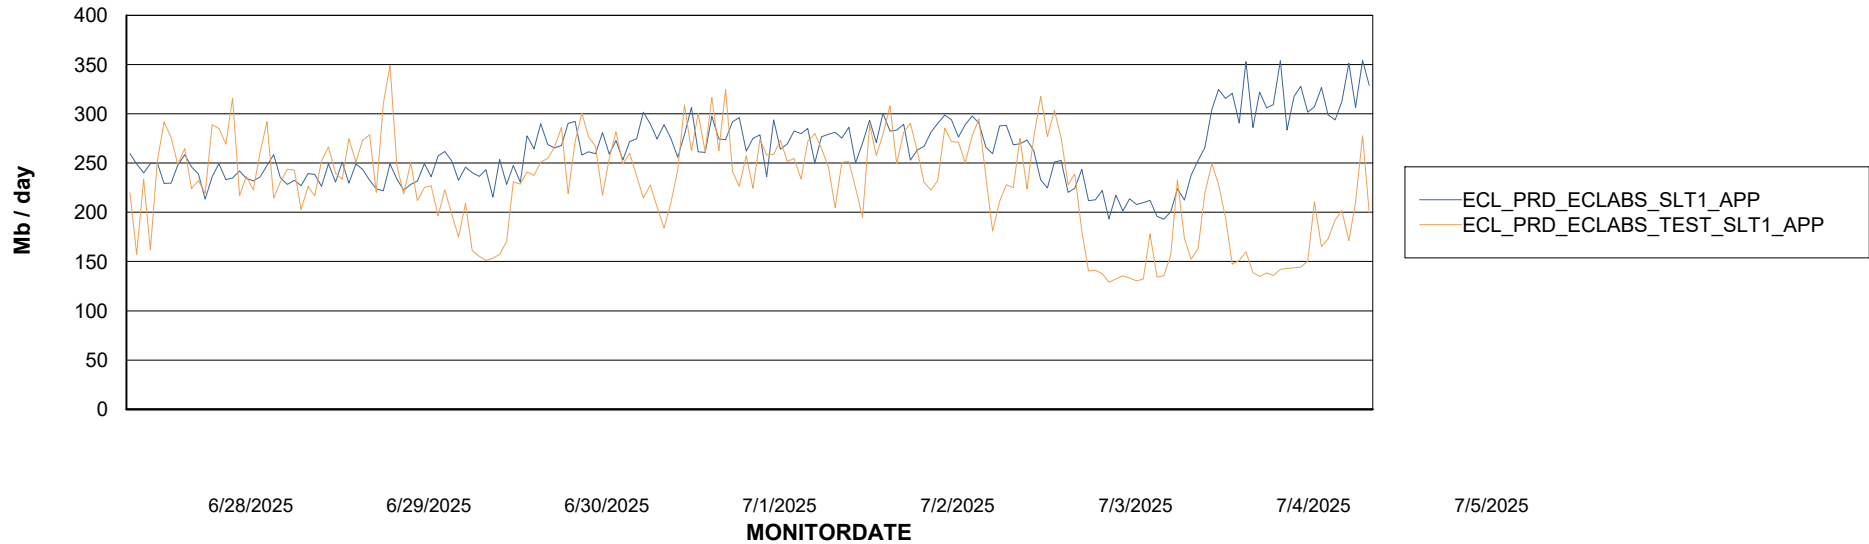

ABSSolute Application Server Services

Avg memory used per ABS Server Service