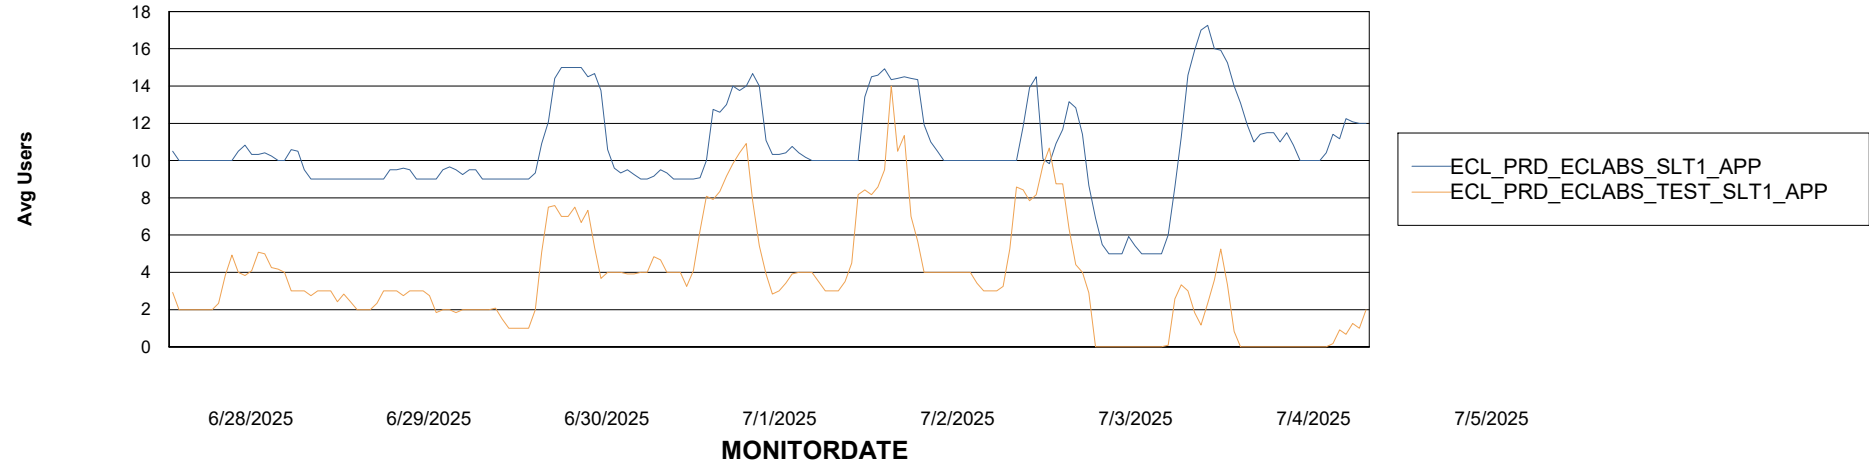

Avg users per day per ABS server