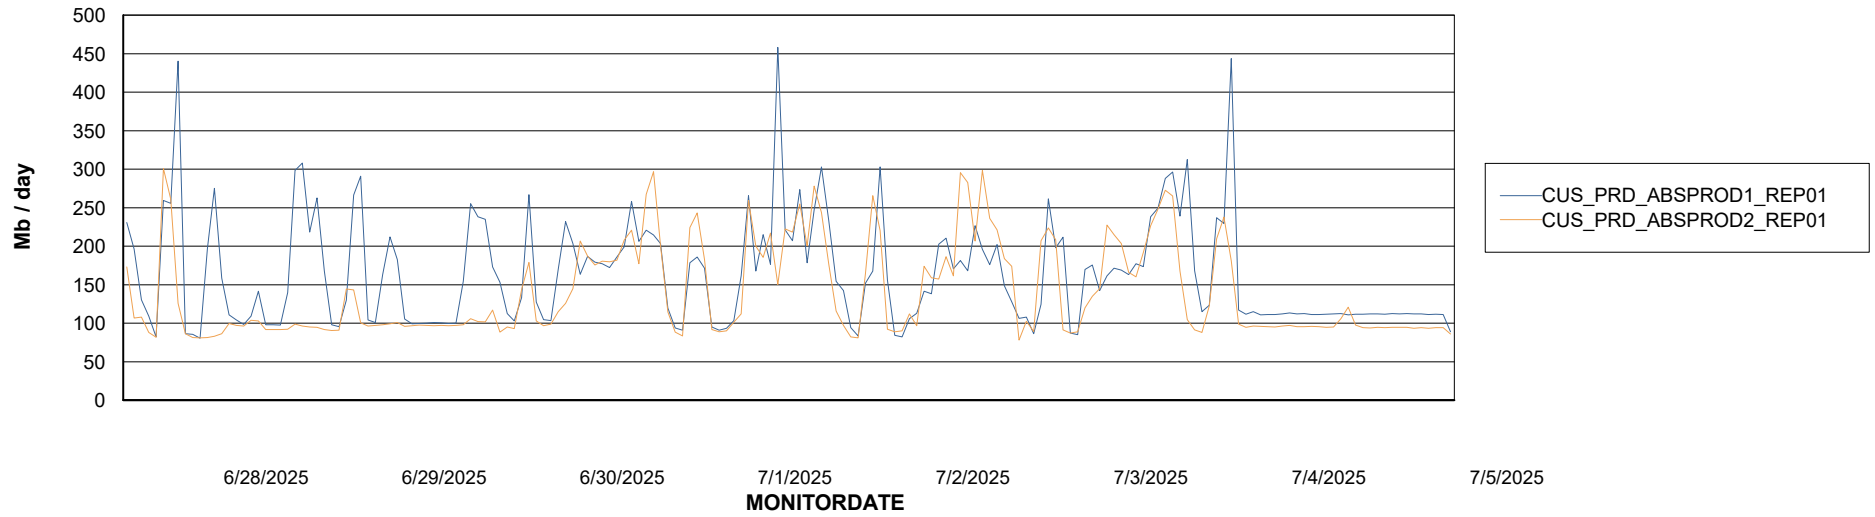

ABSSolute Application ReportServer Services

Avg memory used per ReportServer Service