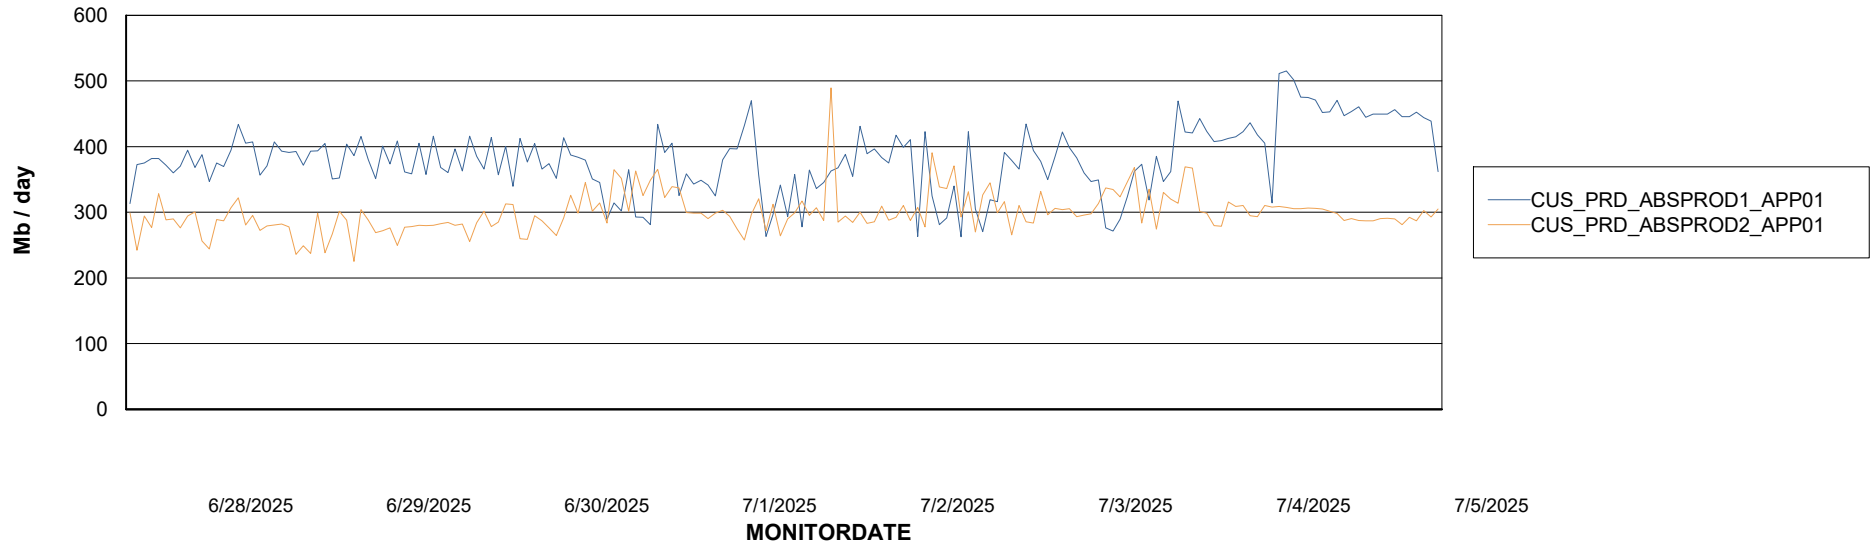

ABSSolute Application Server Services

Avg memory used per ABS Server Service