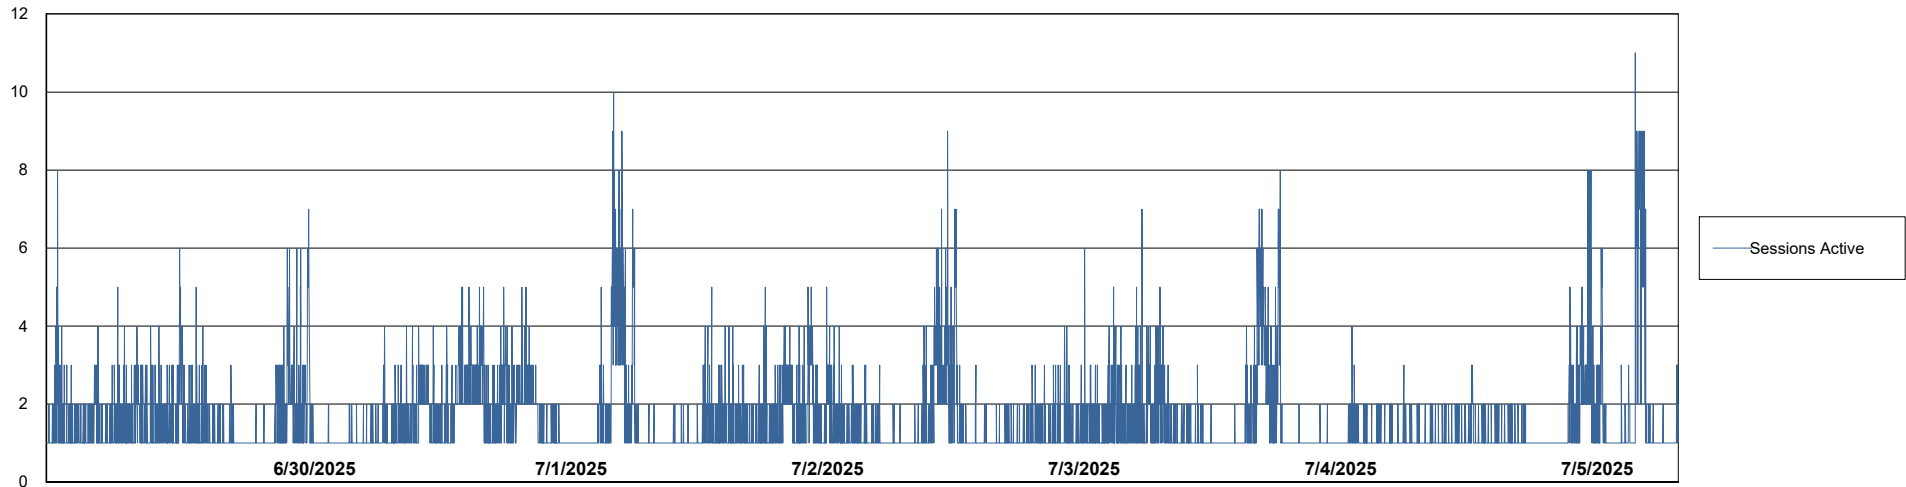

Weekly SLA Customer Report

Customer CUS_Production (24/7)
Database ID 131

Harddisk Usage CUS_PRD_ABSWEBPROD

	Free disk space on C: (%)	Total disk space on C: (Gb)	Used disk space on C: (Gb)
7/5/2025	84	199	32
7/4/2025	84	199	32
7/3/2025	84	199	32
7/2/2025	84	199	32
7/1/2025	84	199	31
6/30/2025	84	199	31
6/29/2025	84	199	31

Weekly SLA Customer Report

Customer CUS_Production (24/7)
Database ID 131

Database Performance CUS_PRD_ABSDB1_ABS1

Weekly SLA Customer Report

Customer CUS_Production (24/7)
Database ID 131

Database Performance CUS_PRD_ABSDB2_HSBABS1