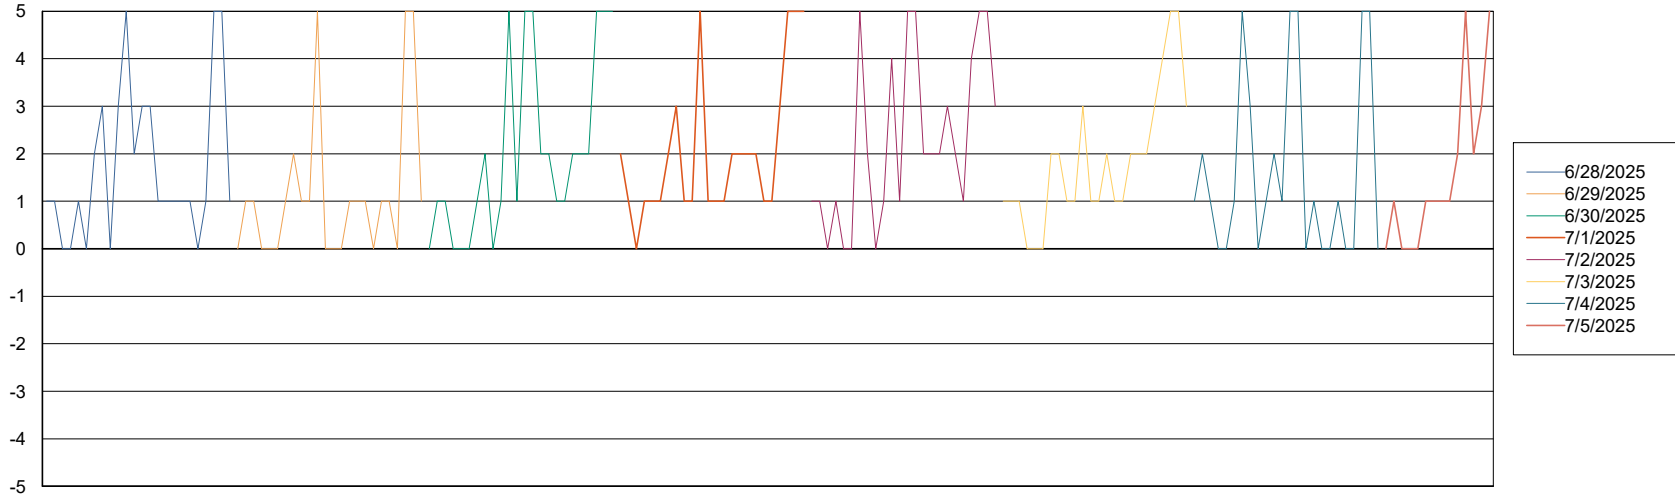

Recovery lag for last 7 days