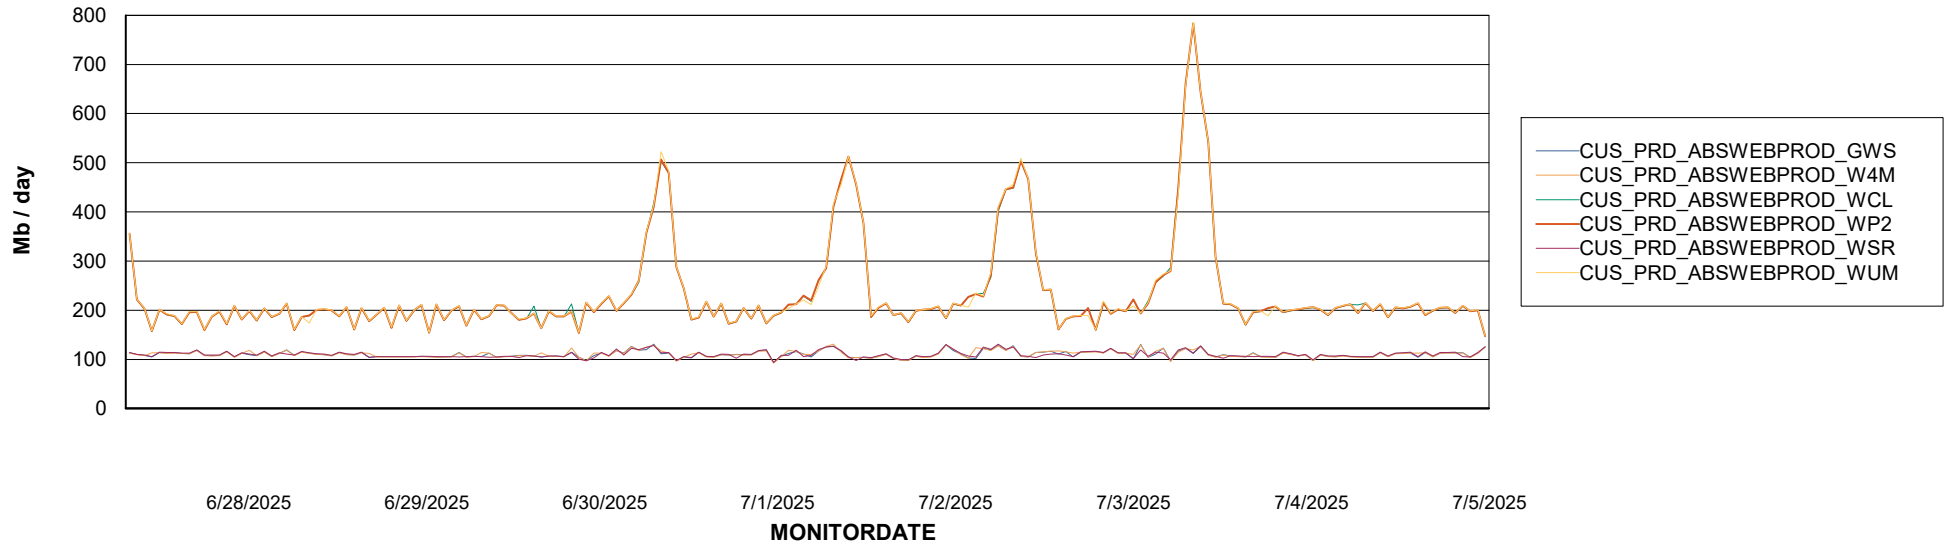

Avg memory used per ReportServer Service

Weekly SLA Customer Report

Customer CUS_Production (24/7)
Database ID 131

ABSSolute Web Component Services

Avg memory used per ABS Web component

Weekly SLA Customer Report