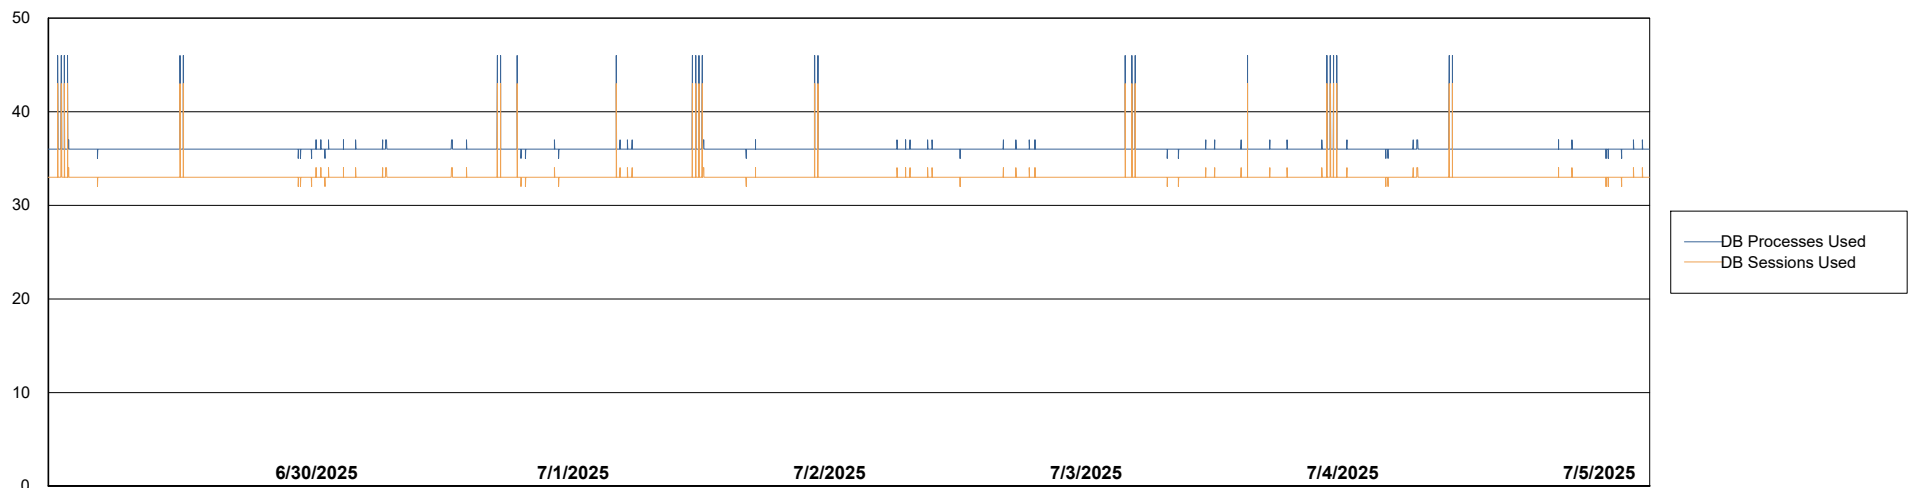

Database Performance CUS_PRD_ABSDB2_HSBABS1

DB Processes Max 1,000