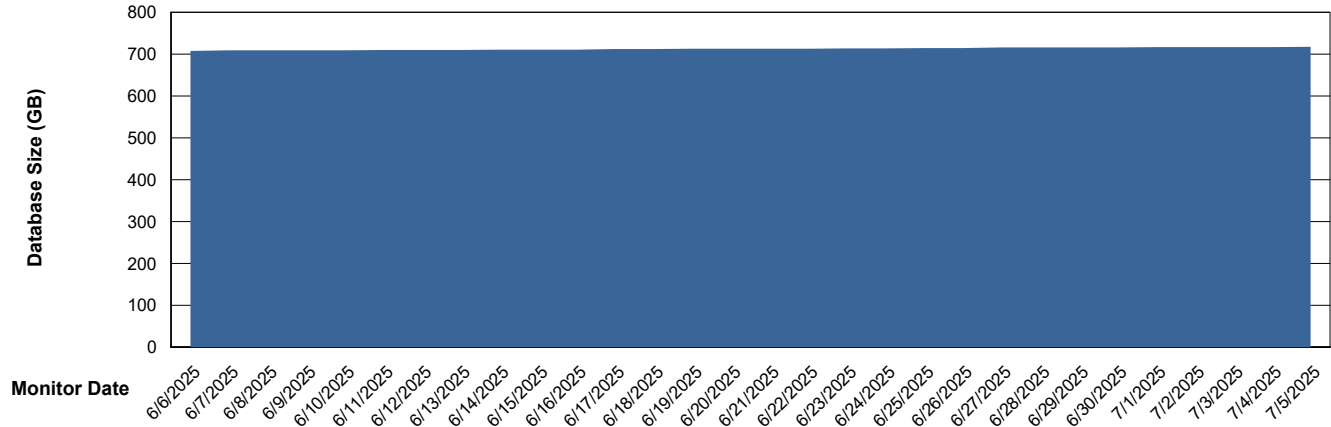

DB Processes Max 1,000

Weekly SLA Customer Report

Customer CUS_Production (24/7)
 Database ID 131

DATABASE SIZE CUS_PRD_ABSDB1_ABS1

Database growth over last month

Database Tablespace CUS_PRD_ABSDB1_ABS1

Date	Tablespace Name	Filesize (Gb)	Usedsize (Gb)	Percentage free
7/5/2025	ABSDATA	316	261	17
	INDX	528	440	17
7/4/2025	ABSDATA	316	261	17
	INDX	528	440	17
7/3/2025	ABSDATA	316	261	17
	INDX	528	440	17
7/2/2025	ABSDATA	316	261	17
	INDX	528	440	17
7/1/2025	ABSDATA	316	261	17
	INDX	528	440	17
6/30/2025	ABSDATA	316	261	17
	INDX	528	439	17
6/29/2025	ABSDATA	316	261	17
	INDX	528	439	17

Weekly SLA Customer Report

Customer CUS_Production (24/7)
Database ID 131

Standby Database Health CUS_Production (24/7)

Recovery lag for last 7 days

Weekly SLA Customer Report

Customer CUS_Production (24/7)
Database ID 131