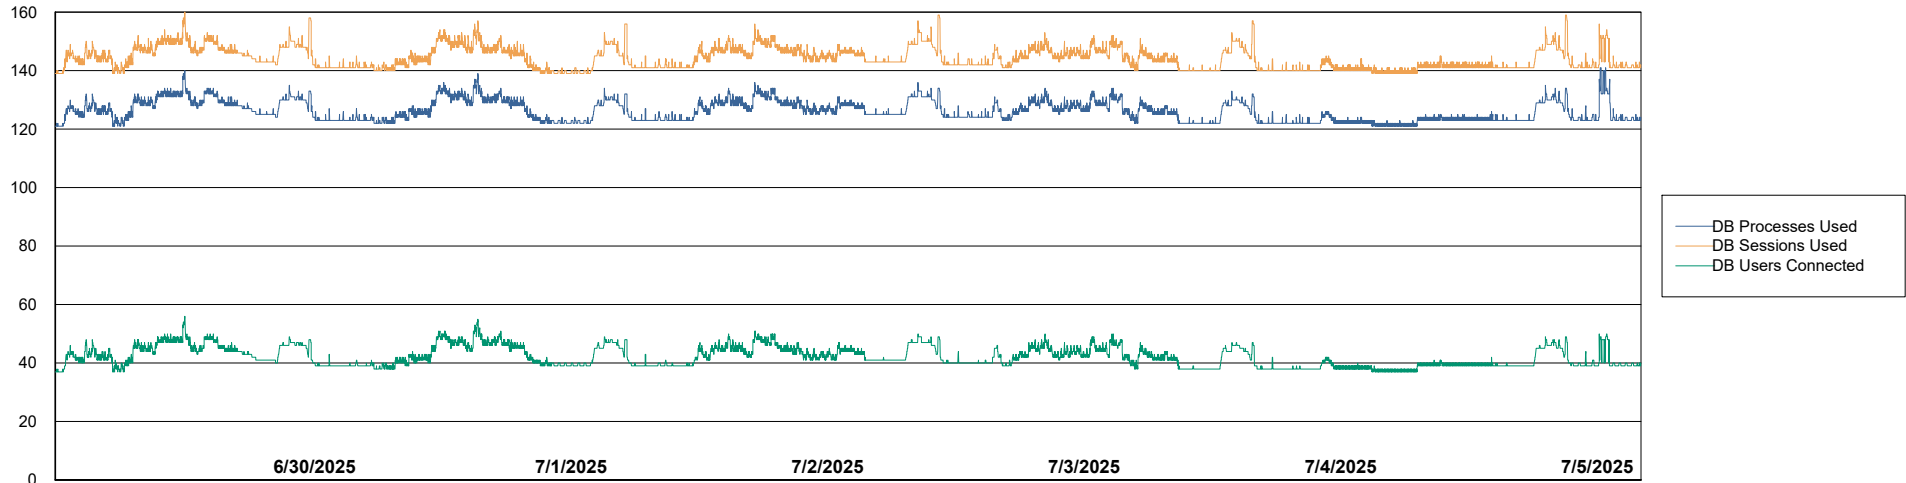

Weekly SLA Customer Report

Customer CUS_Production (24/7)
Database ID 131

Harddisk Usage CUS_PRD_ABSWEBPROD

	Free disk space on C: (%)	Total disk space on C: (Gb)	Used disk space on C: (Gb)
7/5/2025	84	199	32
7/4/2025	84	199	32
7/3/2025	84	199	32
7/2/2025	84	199	32
7/1/2025	84	199	31
6/30/2025	84	199	31
6/29/2025	84	199	31

Weekly SLA Customer Report

Customer CUS_Production (24/7)
Database ID 131

Database Performance CUS_PRD_ABSDB1_ABS1

Weekly SLA Customer Report

Customer CUS_Production (24/7)
Database ID 131

Database Performance CUS_PRD_ABSDB2_HSBABS1