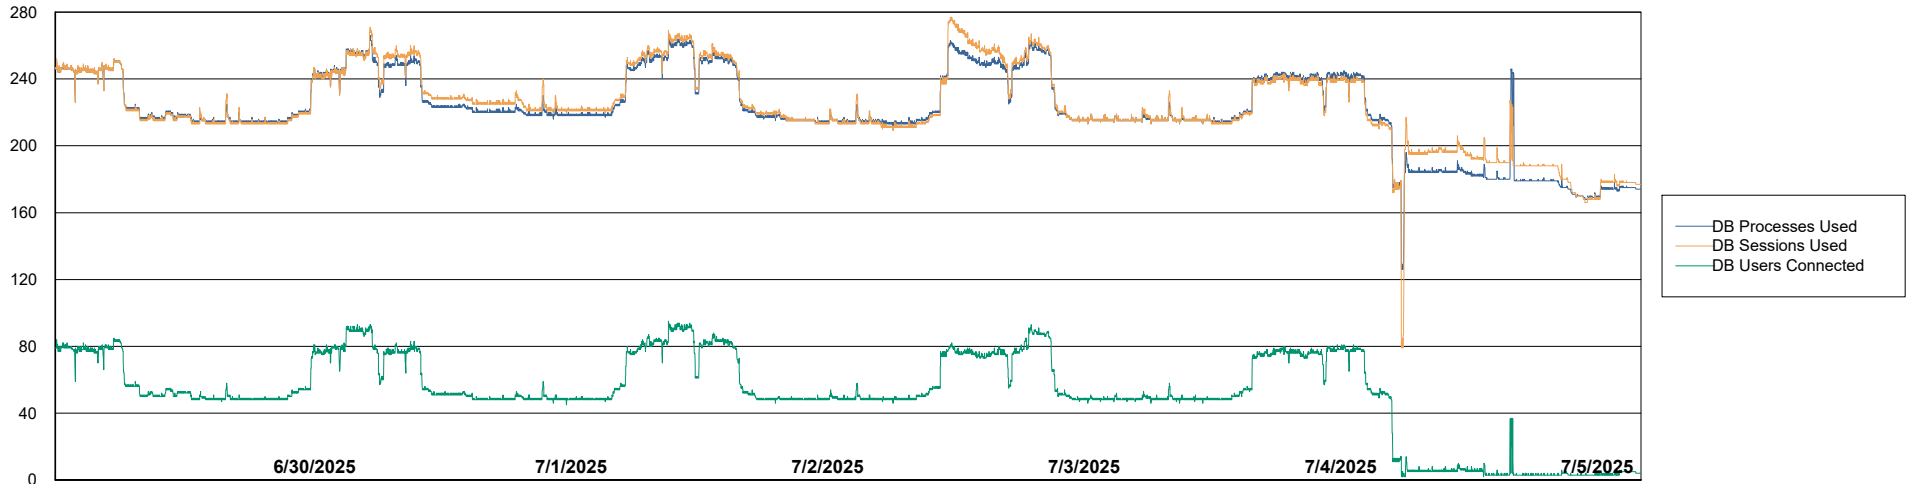

Database Performance CLO_PRD_CLO-ORA01_ABS1