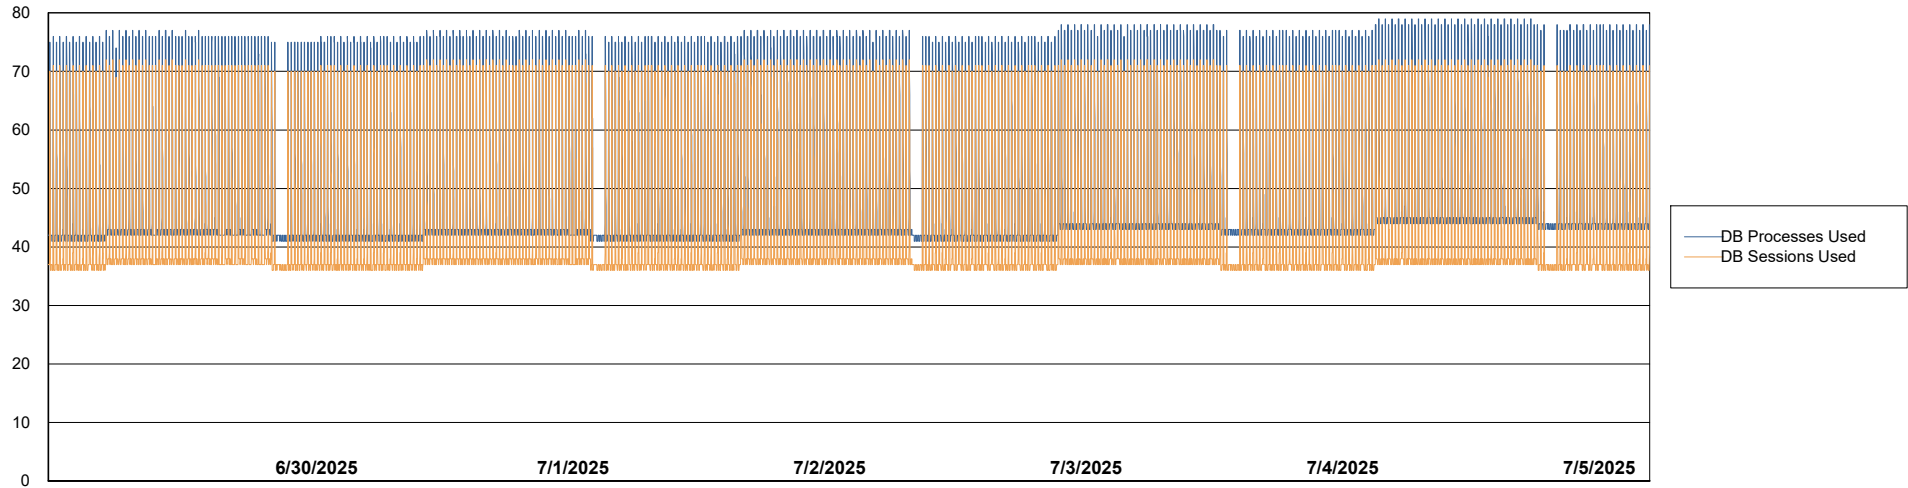

Database Performance CLO_PRD_CLO-ORA02_HSBABS1

DB Processes Max 1,000