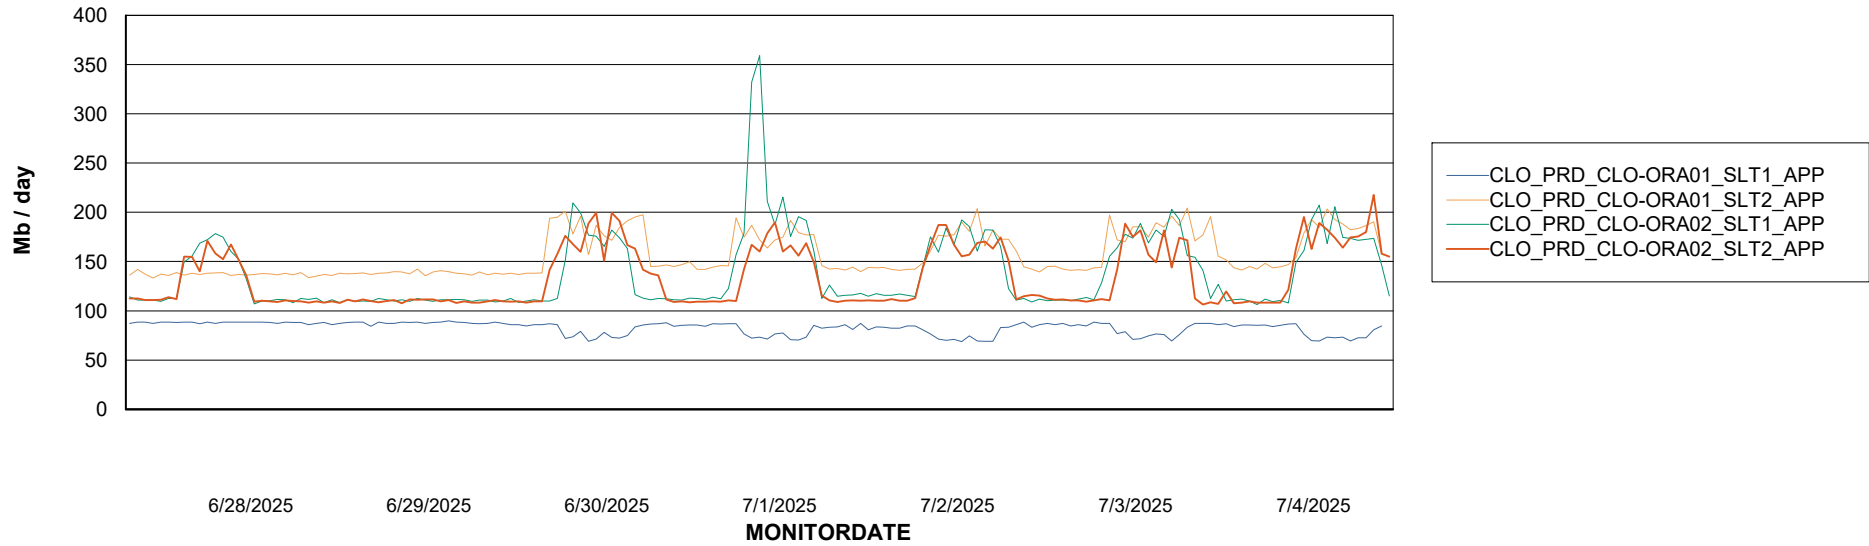

ABSSolute Application Server Services

Avg memory used per ABS Server Service