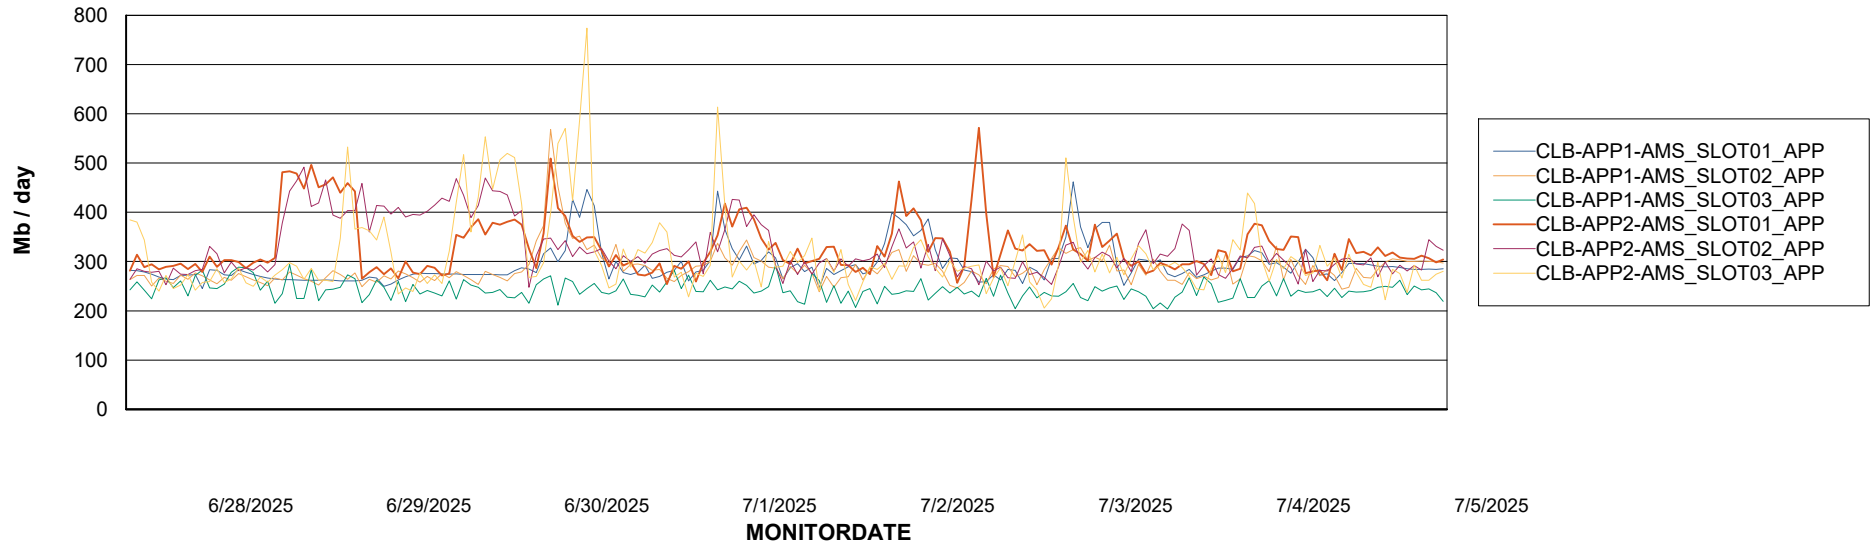

ABSSolute Application Server Services

Avg memory used per ABS Server Service