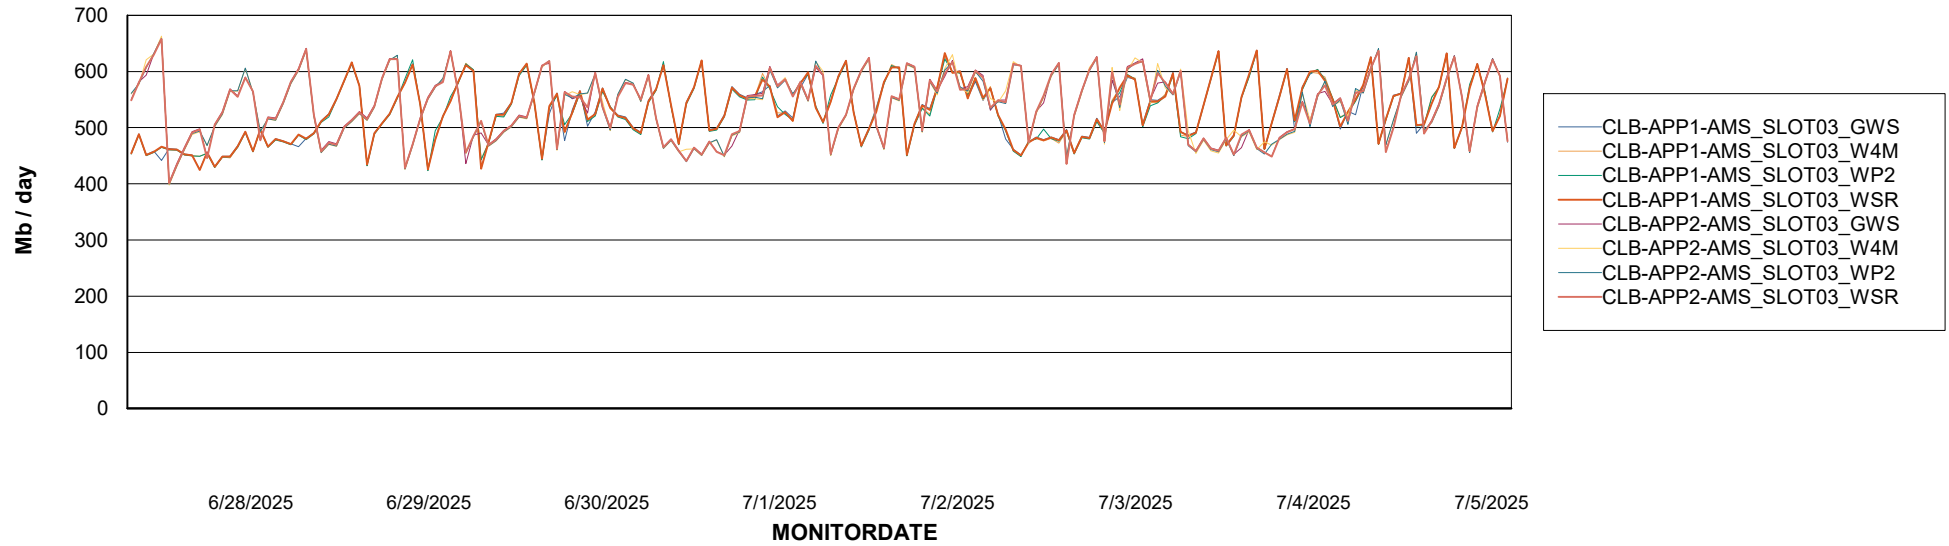

ABSSolute Web Component Services

Avg memory used per ABS Web component