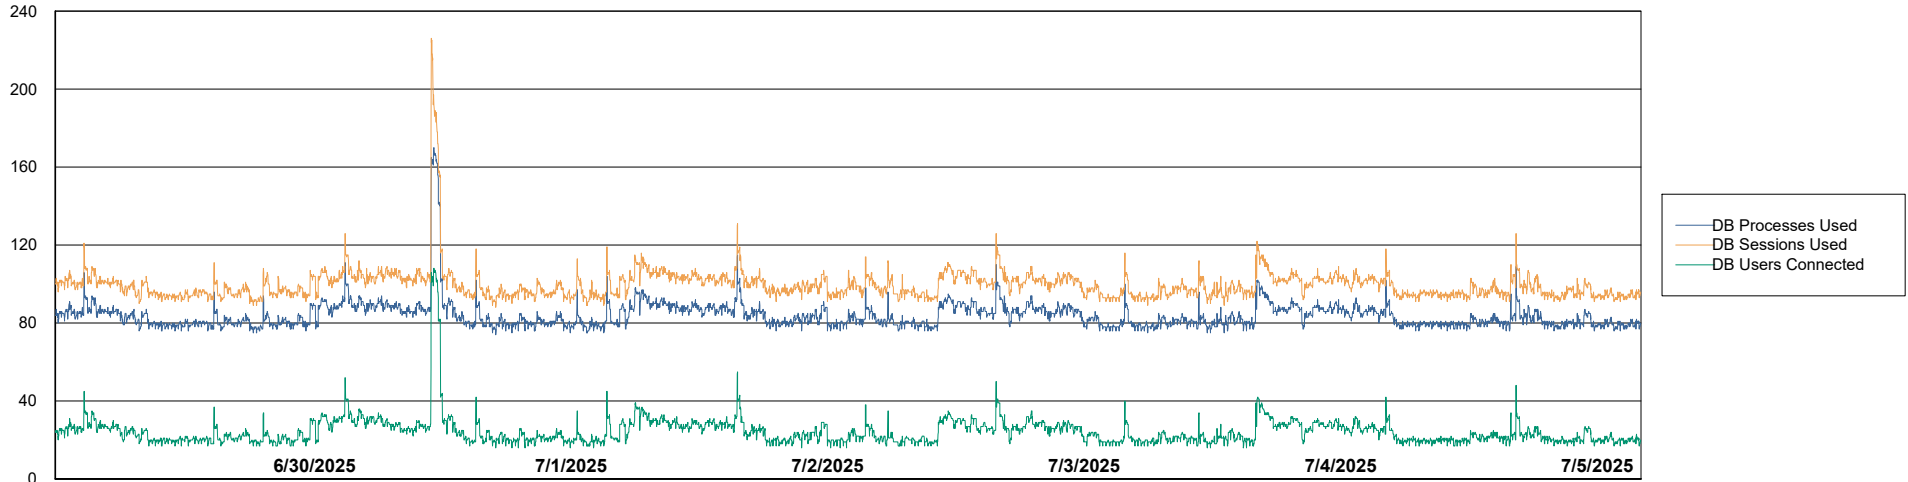

Database Performance   CLB-BI2-AMS_ABS1_DB