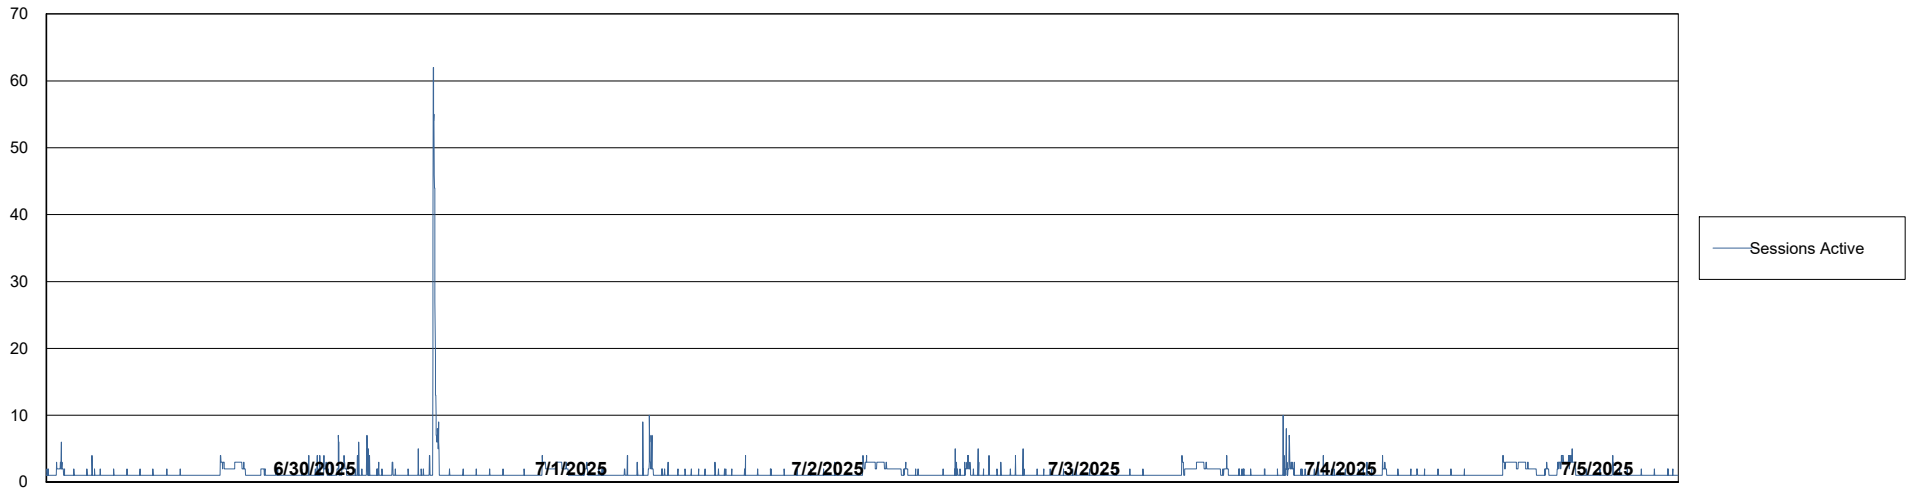

Database Performance   CLB-BI2-AMS_ABS1_DB