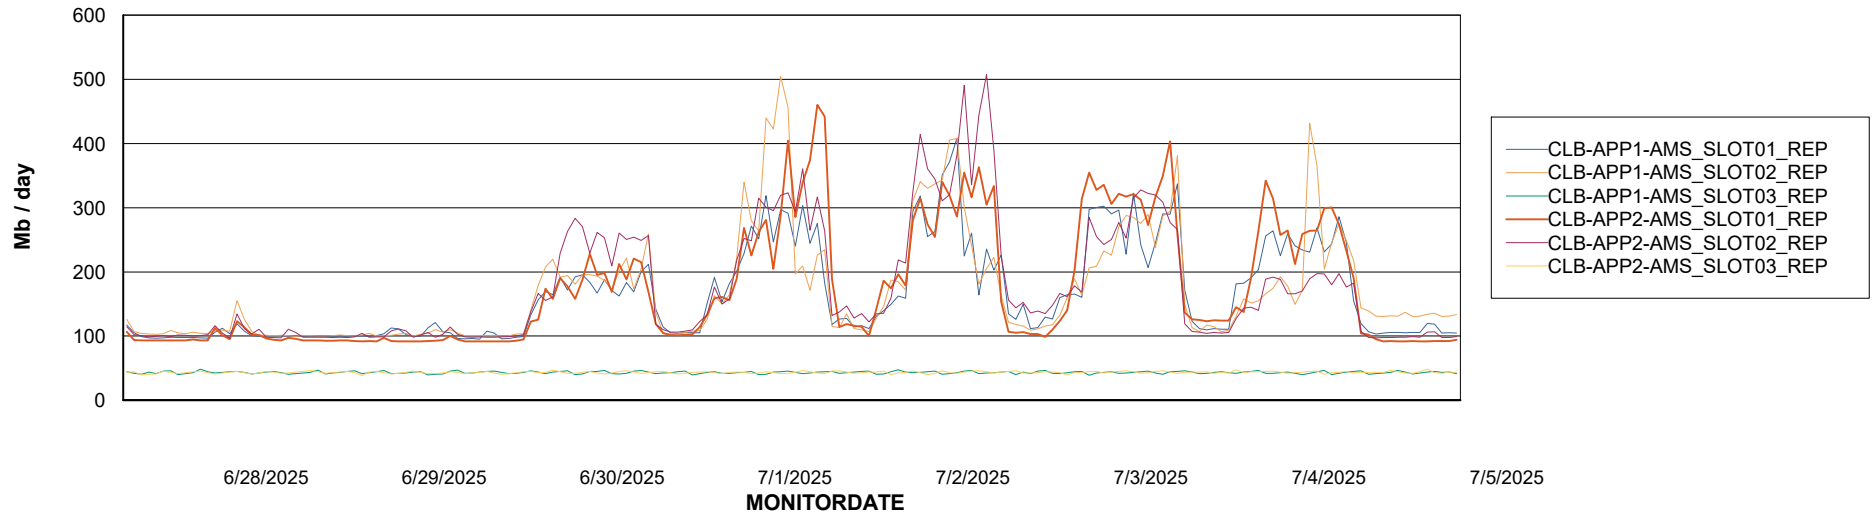

Avg memory used per ABS Server Service

Avg users per day per ABS server

Weekly SLA Customer Report

Customer CLB OCI AMS Production
Database ID 196

ABSSolute Application ReportServer Services

Avg memory used per ReportServer Service