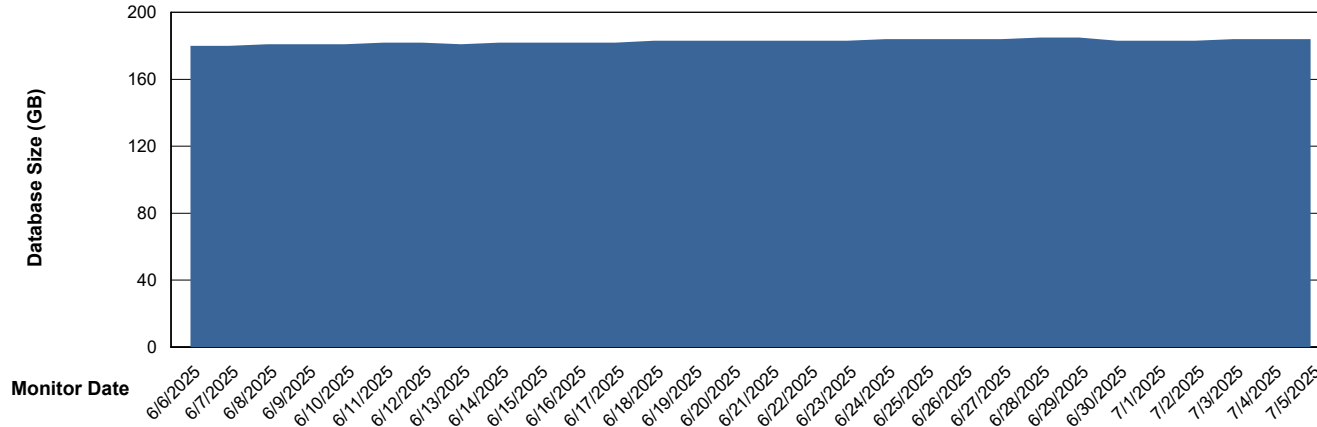

Weekly SLA Customer Report

Customer CLB OCI AMS Production
Database ID 196

Database Performance CLB-DBS2-AMS_PROD_HSBABS1

DB Processes Max 4
DB Processes Max 1,000
DB Processes Max 0

Weekly SLA Customer Report

Customer CLB OCI AMS Production
Database ID 196

DATABASE SIZE CLB-BI2-AMS_ABS1_DB

Database growth over last month

DATABASE SIZE CLB-DBS1-AMS_PROD_ABS1

Database growth over last month

Weekly SLA Customer Report