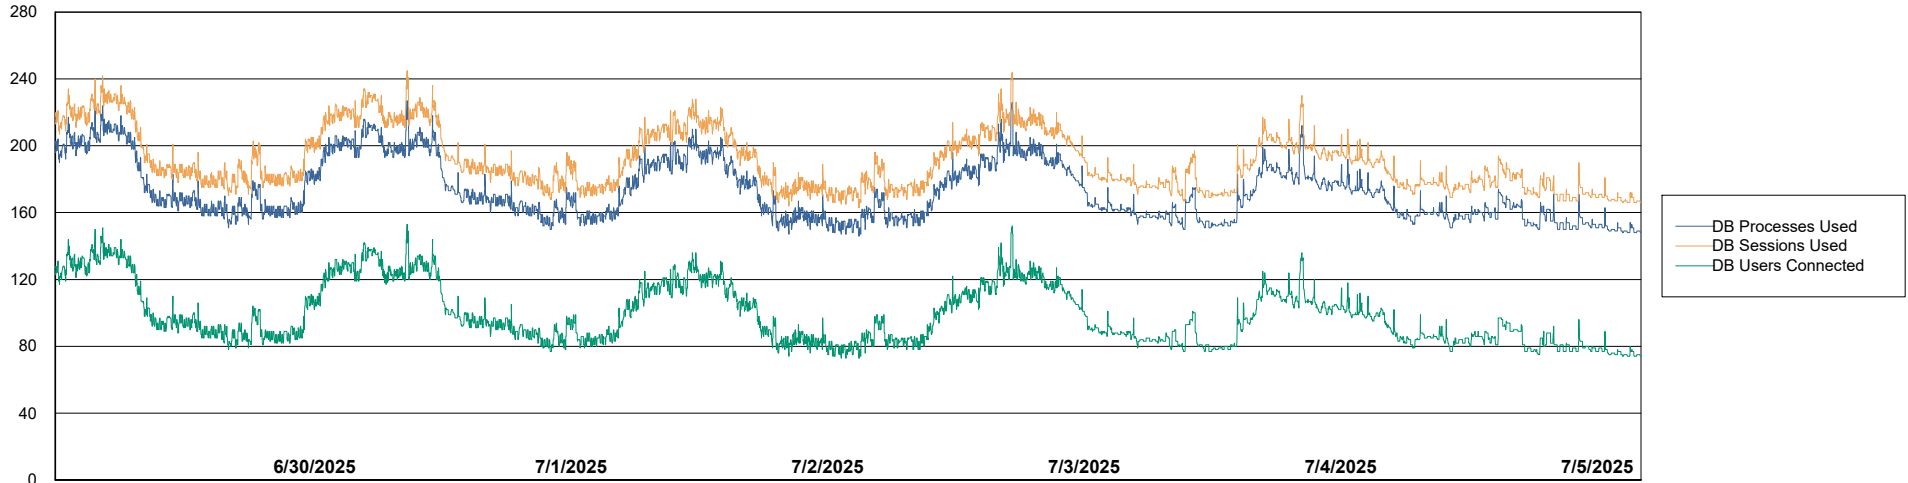

Weekly SLA Customer Report

Customer CLB OCI AMS Production
Database ID 196

Database Performance CLB-BI2-AMS_ABS1_DB

Weekly SLA Customer Report

Customer: CLB OCI AMS Production
Database ID: 196

Database Performance: CLB-DBS1-AMS_PROD_ABS1