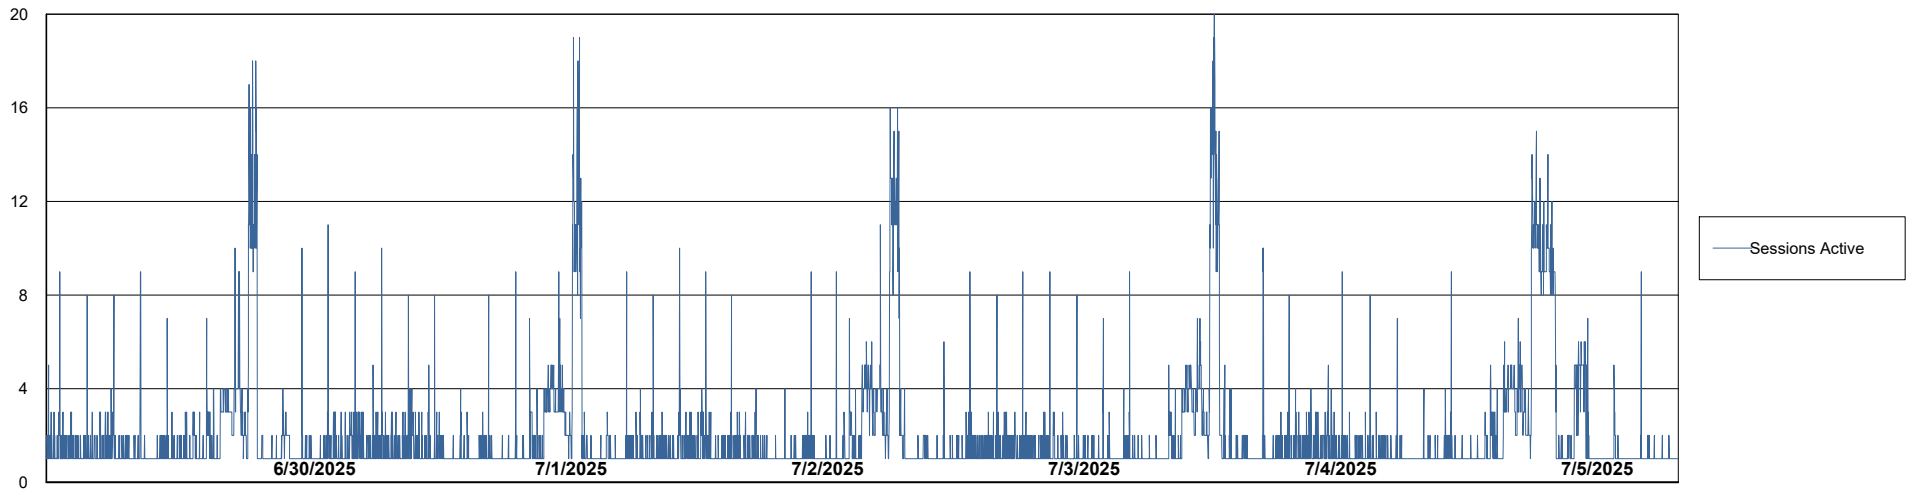

Weekly SLA Customer Report

Customer CLB OCI AMS Production
Database ID 196

Database Performance CLB-BI2-AMS_ABS1_DB

Weekly SLA Customer Report

Customer: CLB OCI AMS Production
Database ID: 196

Database Performance: CLB-DBS1-AMS_PROD_ABS1