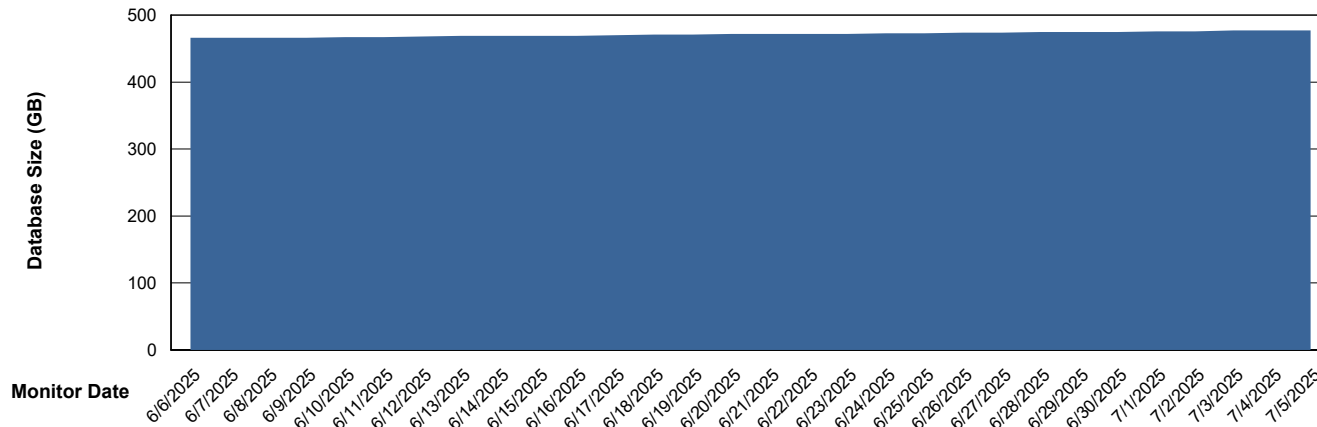

Customer CLB OCI AMS Production
Database ID 196

DATABASE SIZE CLB-BI2-AMS_ABS1_DB

Database growth over last month

DATABASE SIZE CLB-DBS1-AMS_PROD_ABS1

Database growth over last month

Weekly SLA Customer Report