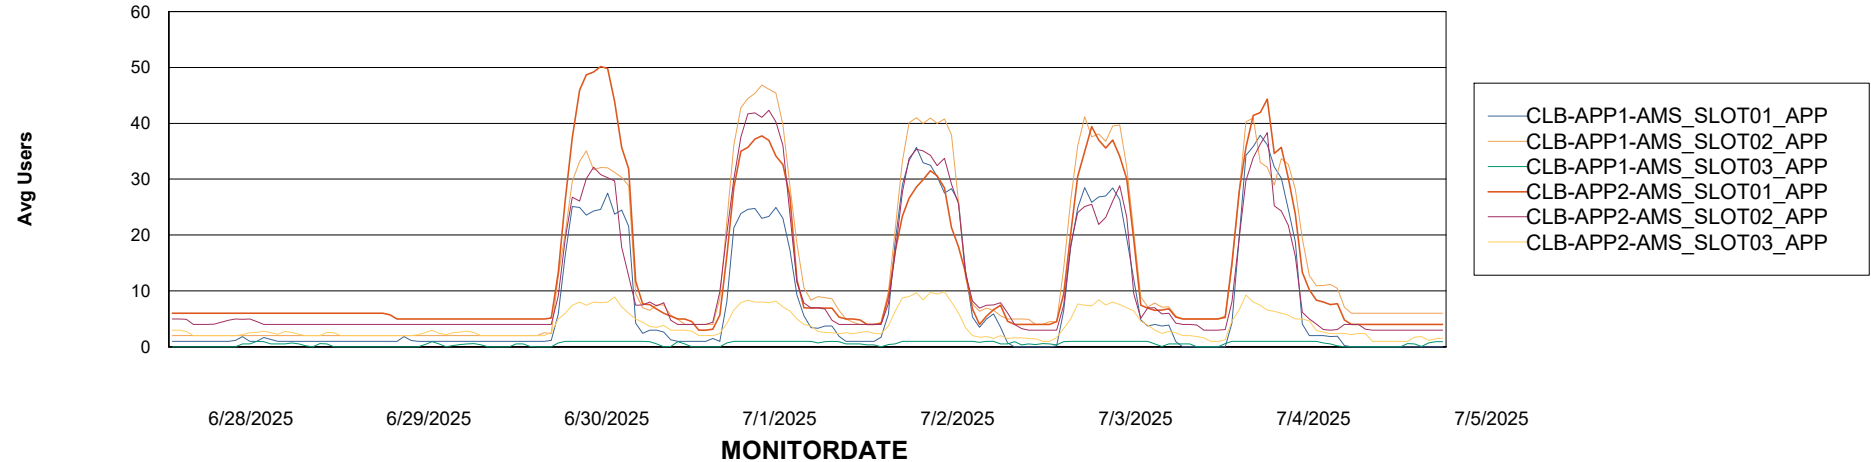

Avg users per day per ABS server