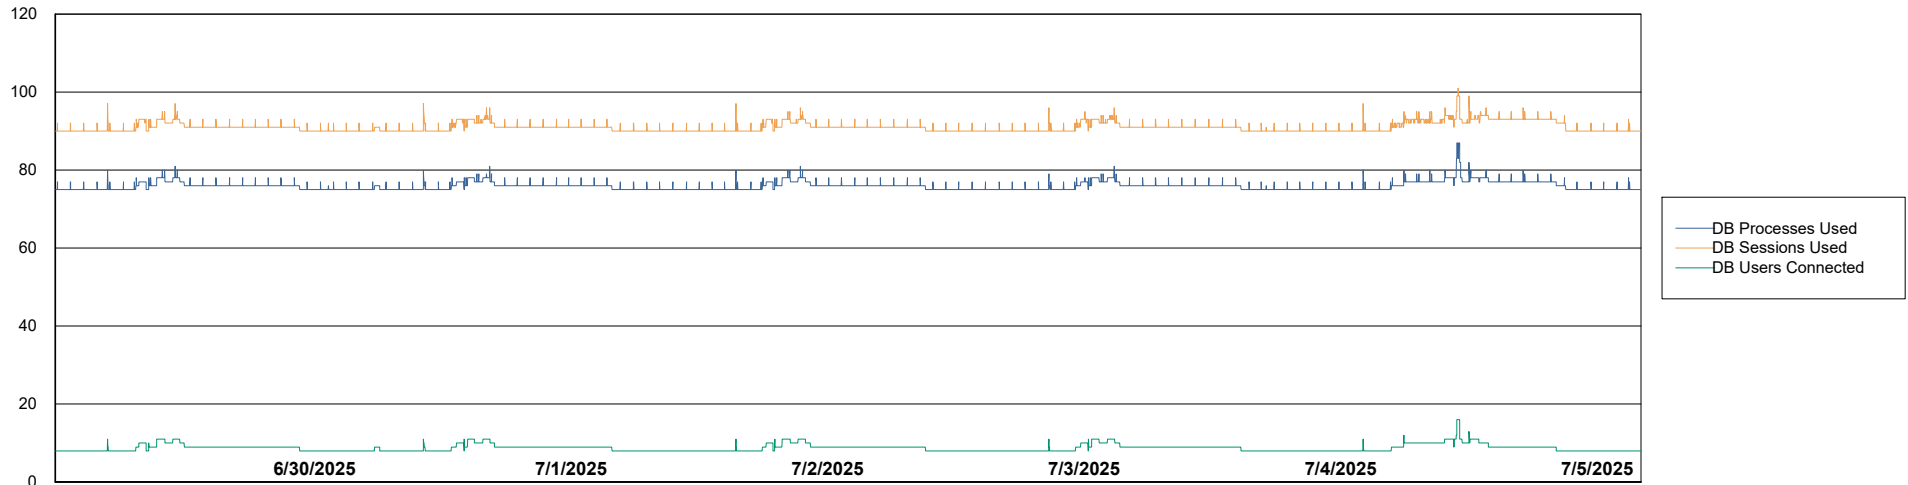

Database Performance AUJ_BI3_DB