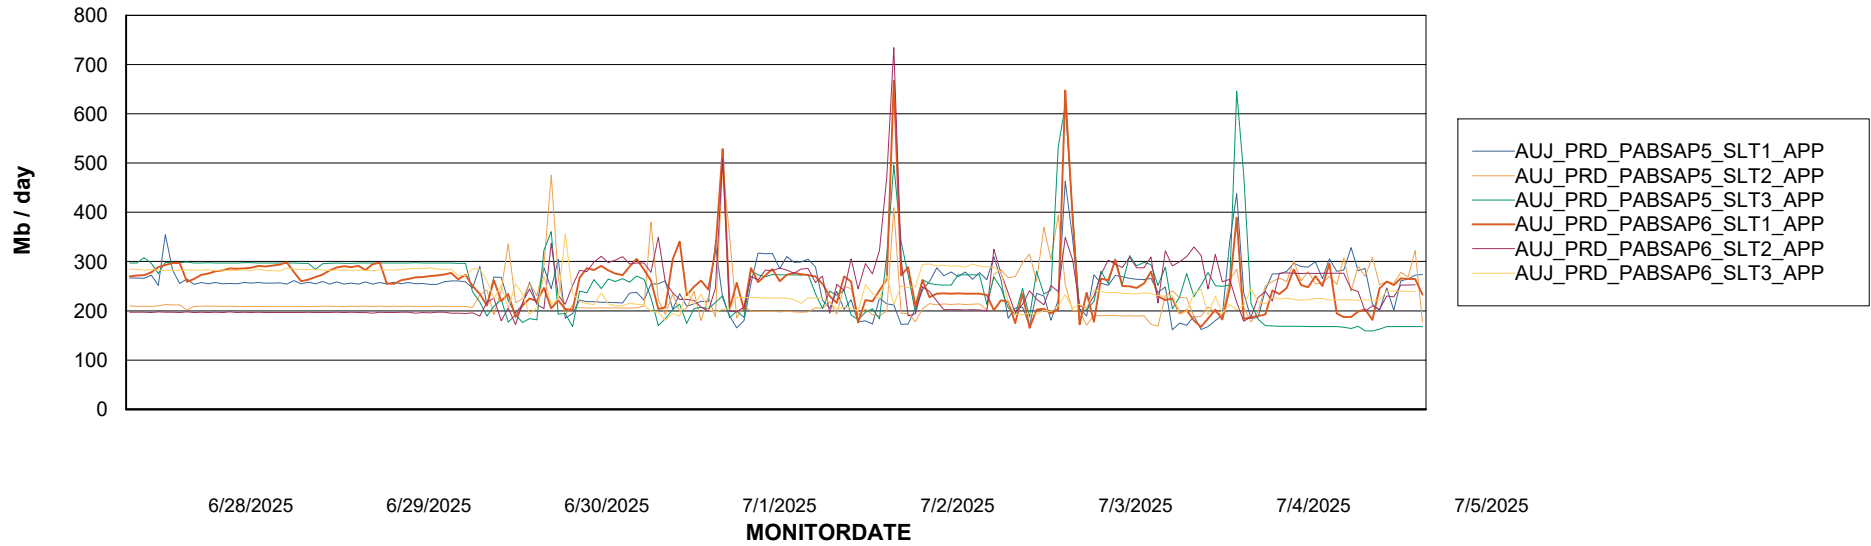

ABSSolute Application Server Services

Avg memory used per ABS Server Service