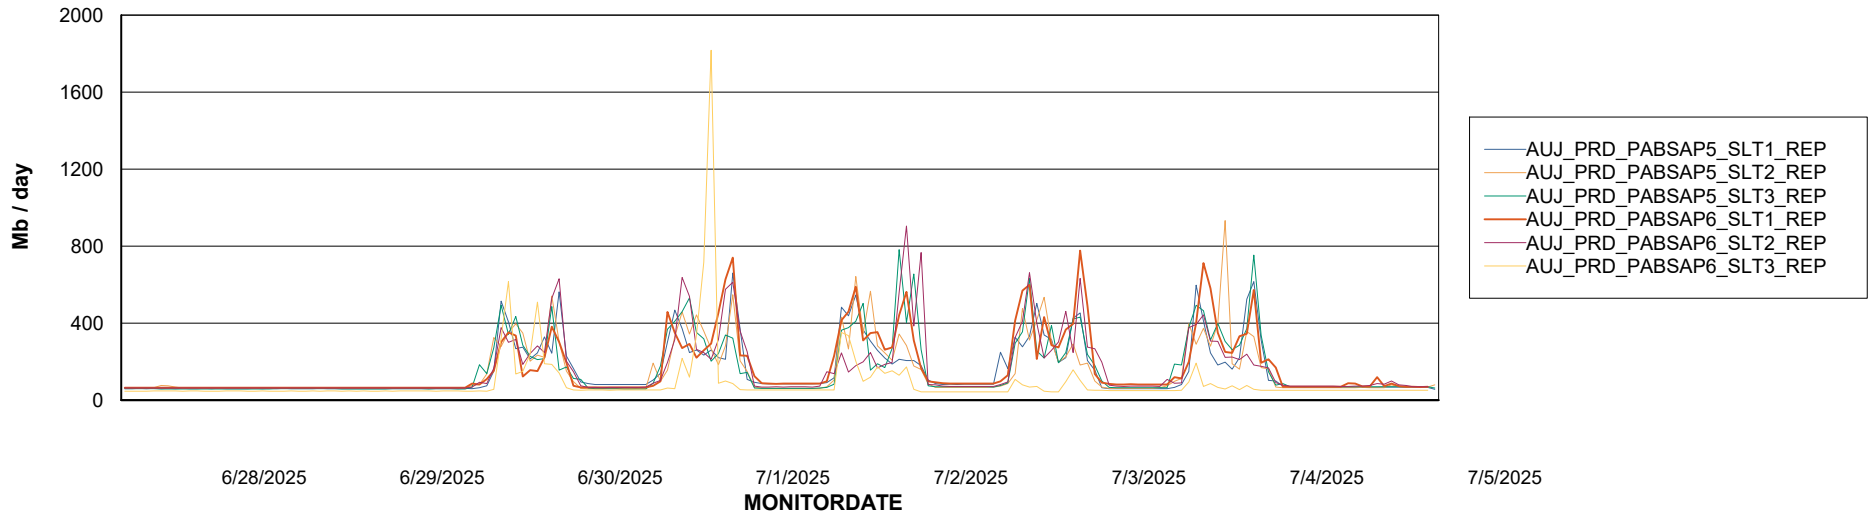

ABSSolute Application ReportServer Services

Avg memory used per ReportServer Service