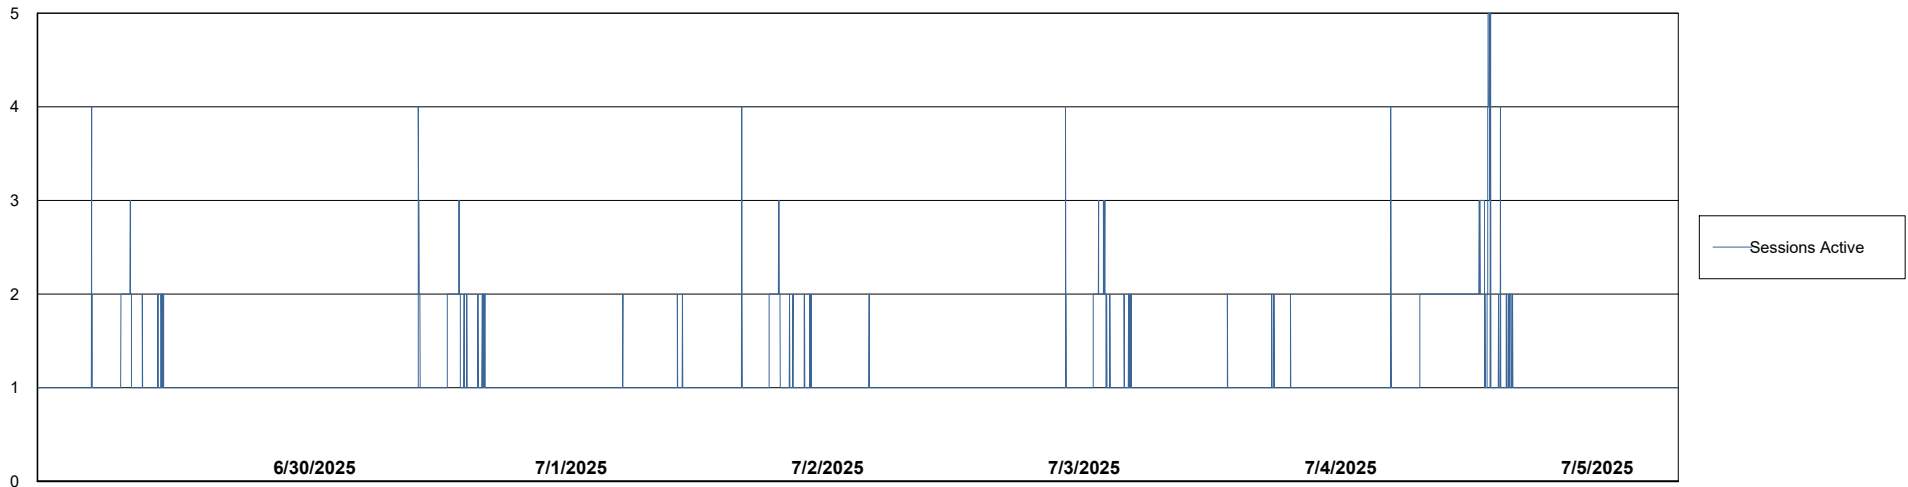

Database Performance AUJ_BI3_DB