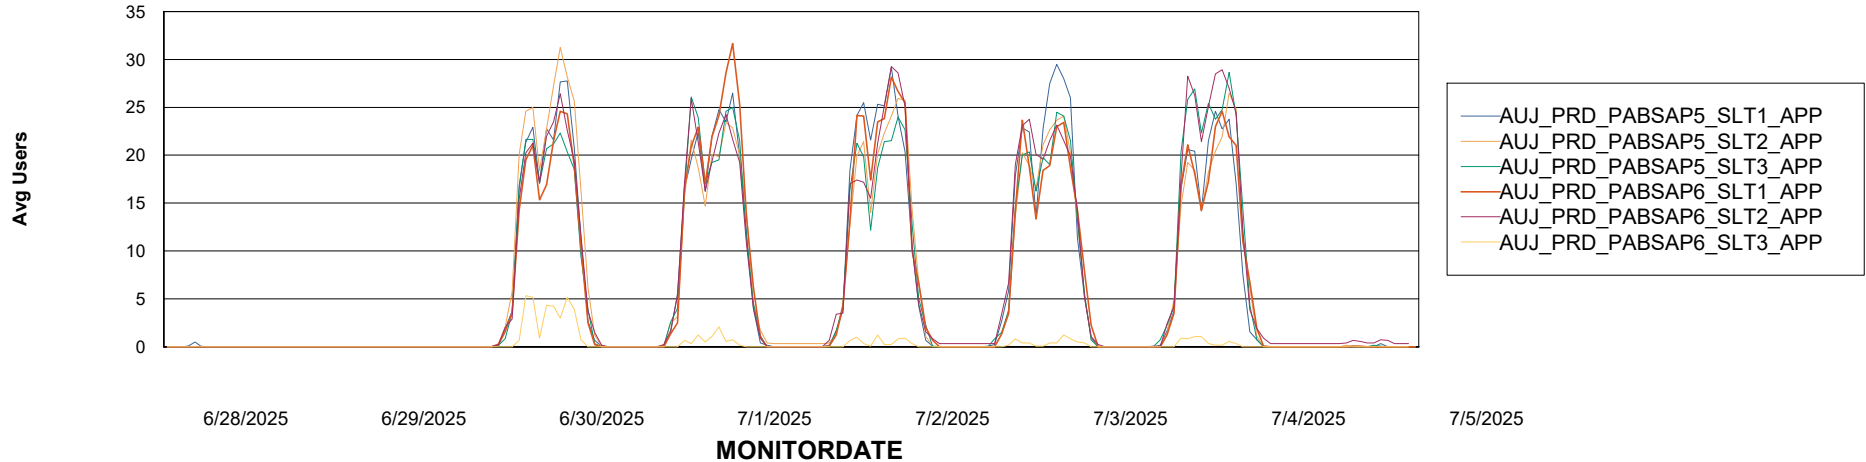

Avg users per day per ABS server