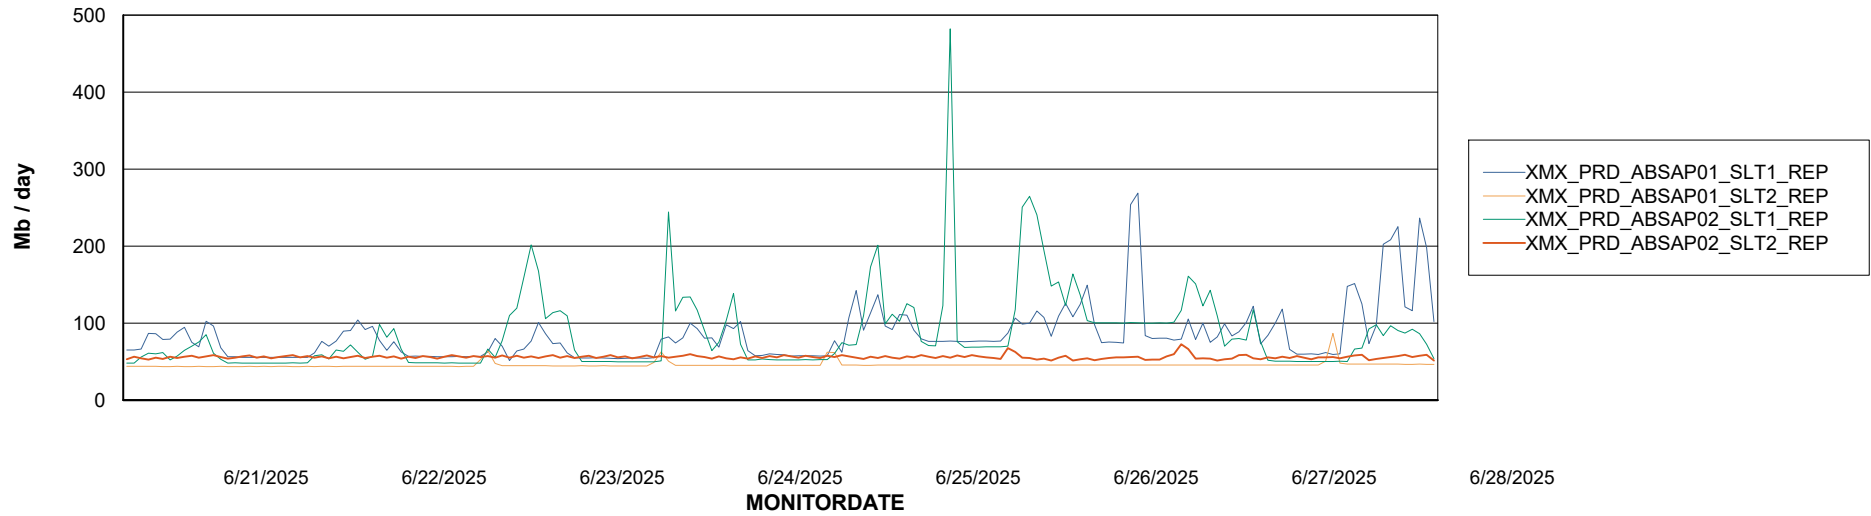

ABSSolute Application ReportServer Services

Avg memory used per ReportServer Service