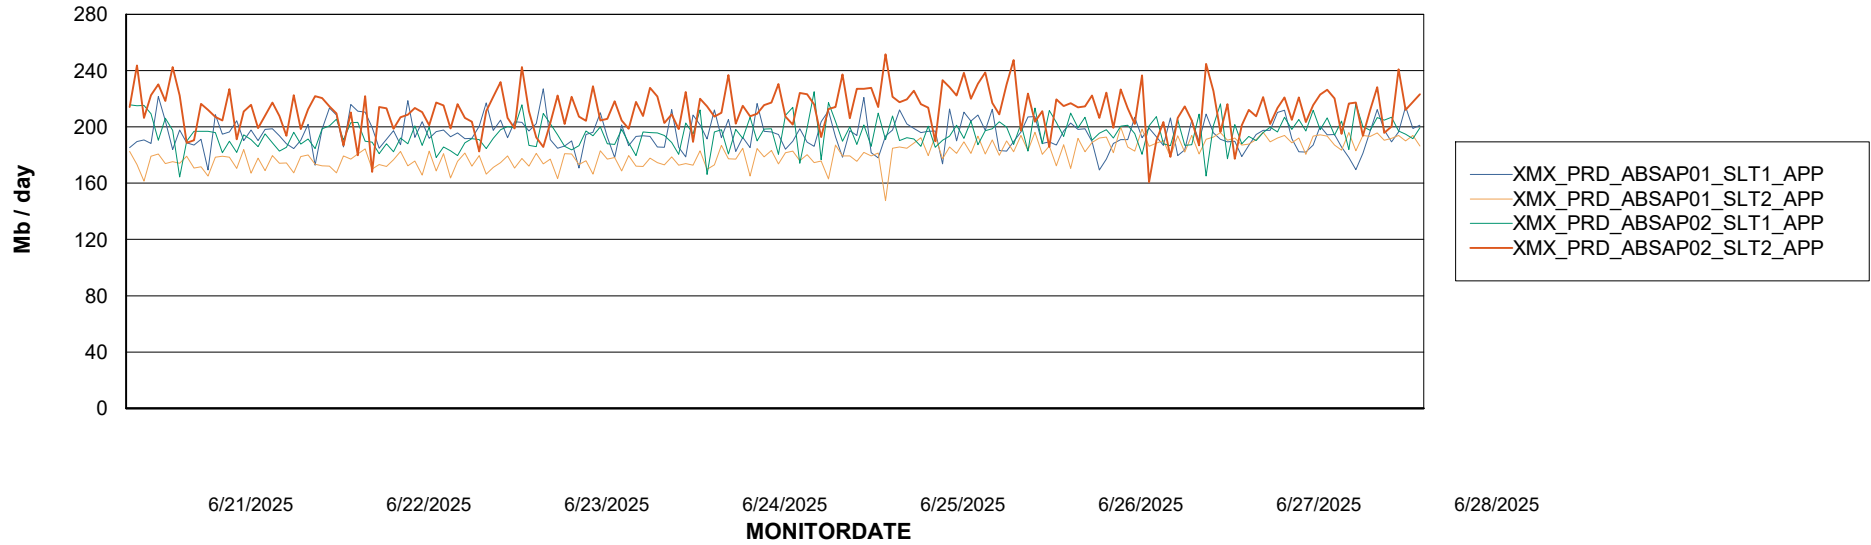

ABSSolute Application Server Services

Avg memory used per ABS Server Service