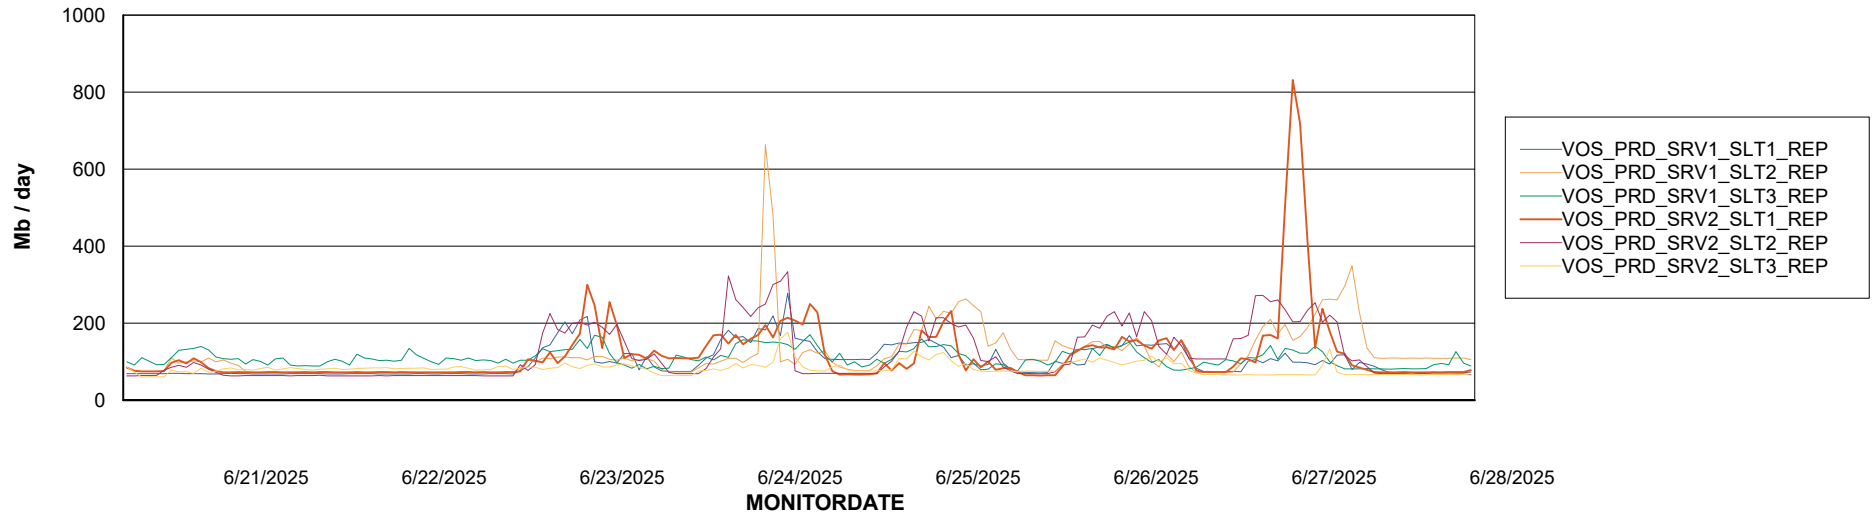

ABSSolute Application ReportServer Services

Avg memory used per ReportServer Service