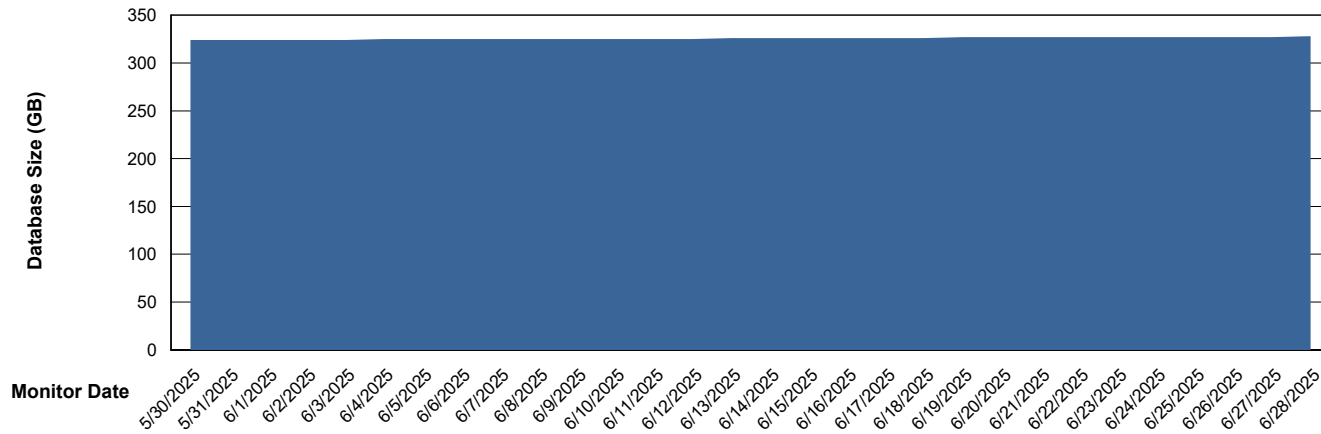

DATABASE SIZE VOS_PRD_ABSBI-2025_ABS1

Database growth over last month