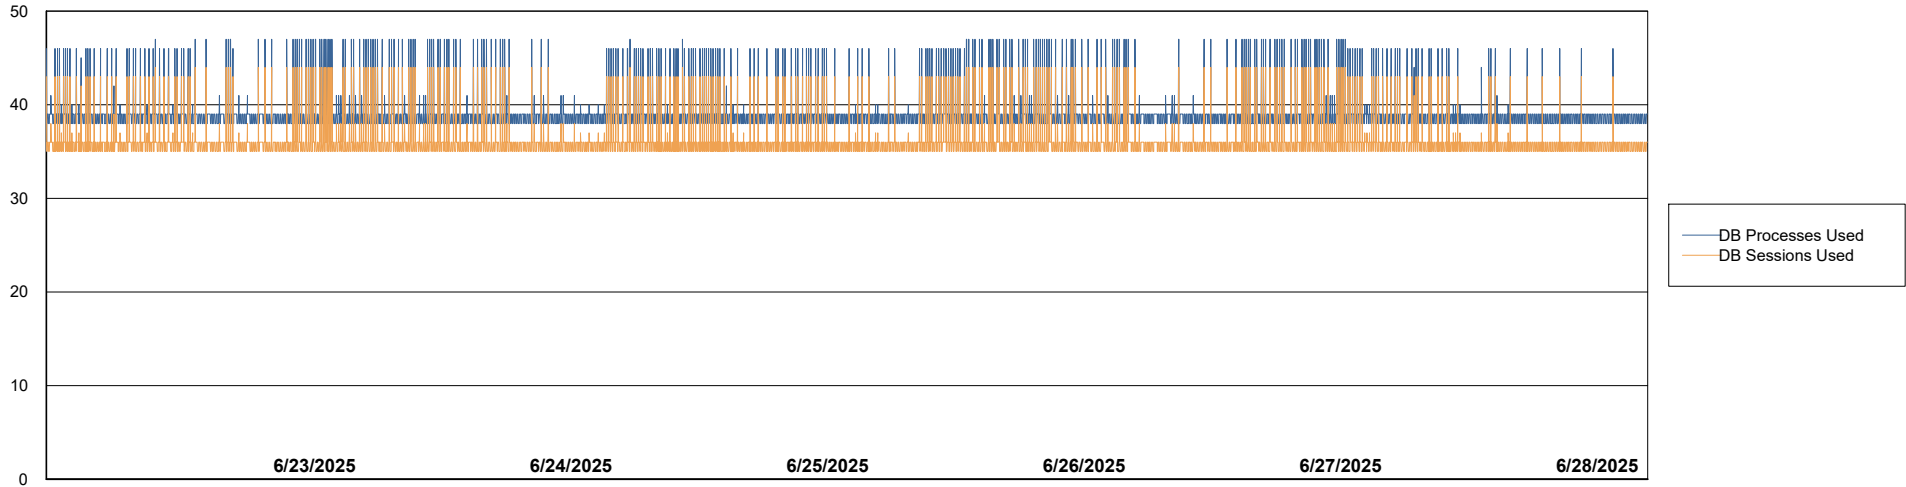

Database Performance VOS_PRD_ABSORA2-2022_HSBABS1

DB Processes Max 1,000