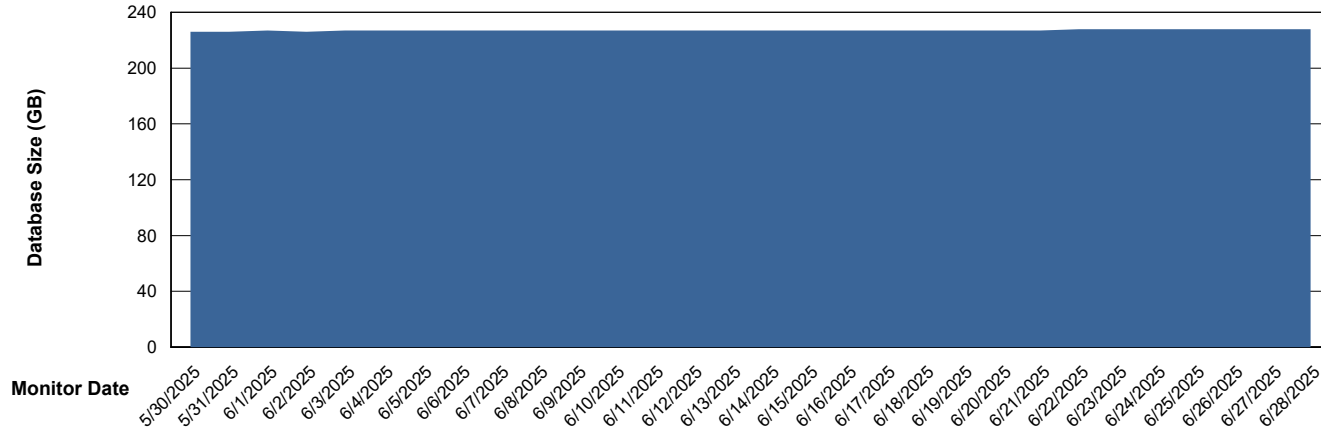

DATABASE SIZE VOS_PRD_ABSBI-2018_ABS1

Database growth over last month