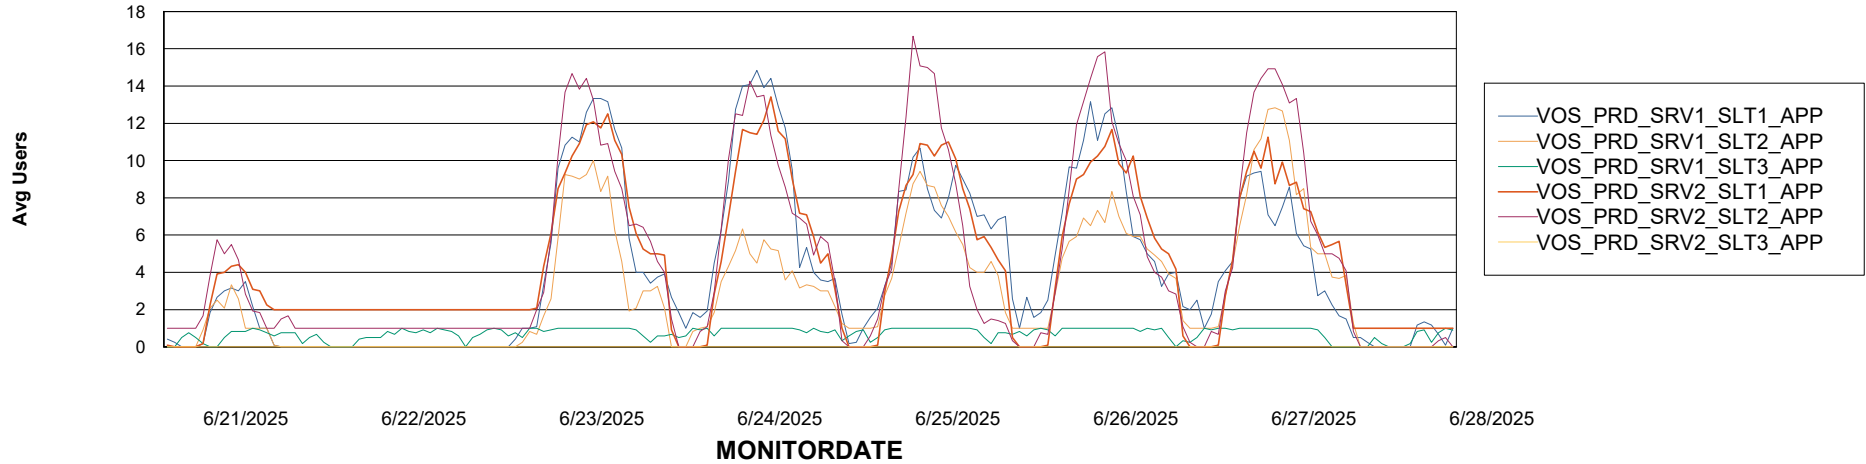

Avg users per day per ABS server