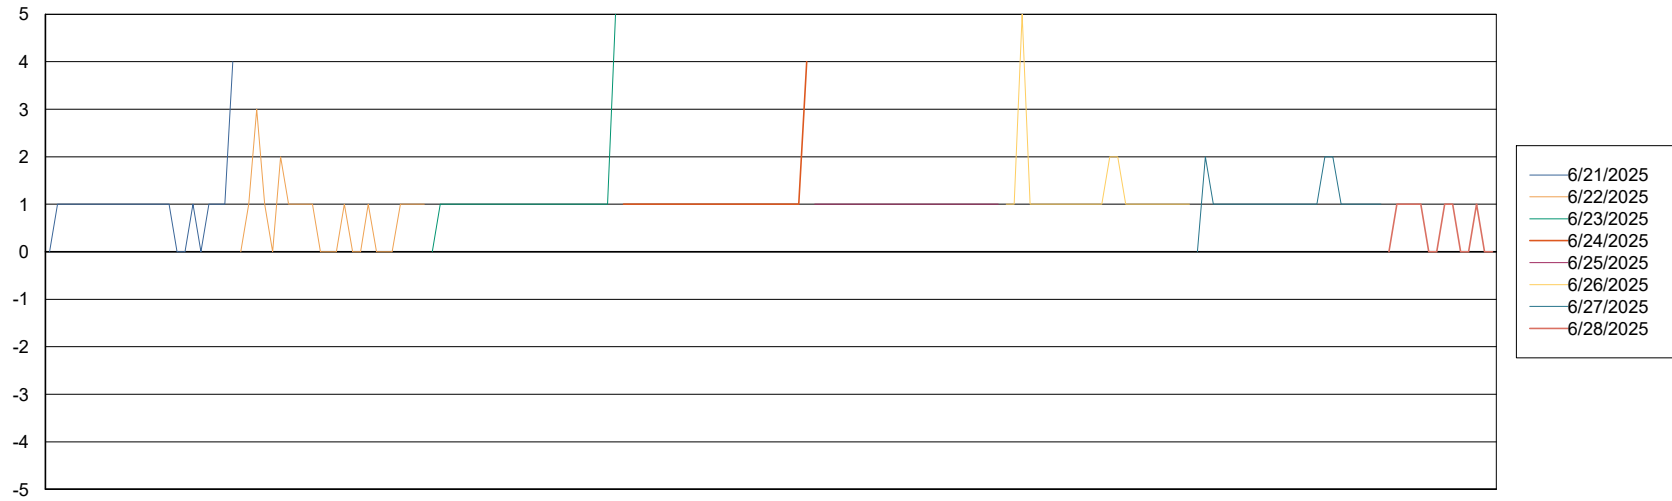

Standby Database Health VOS_Production

Recovery lag for last 7 days