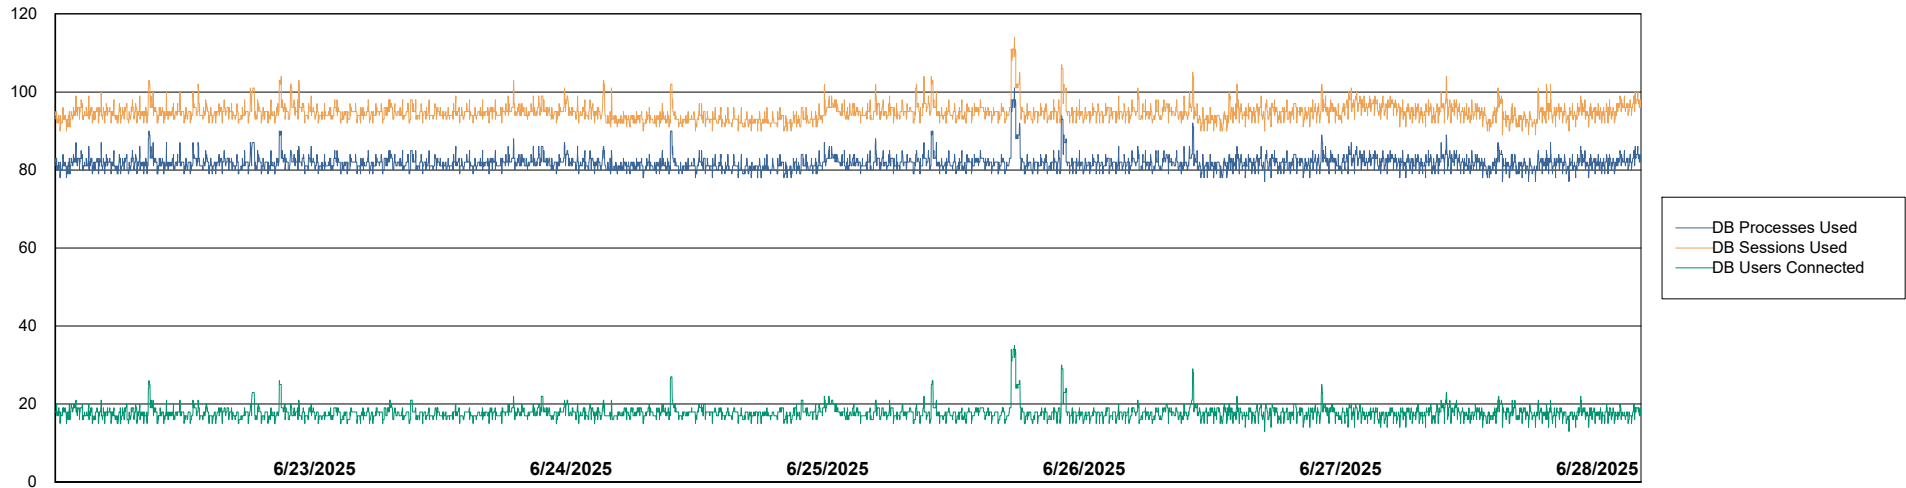

Database Performance VOS_PRD_ABSBI-2025_ABS1