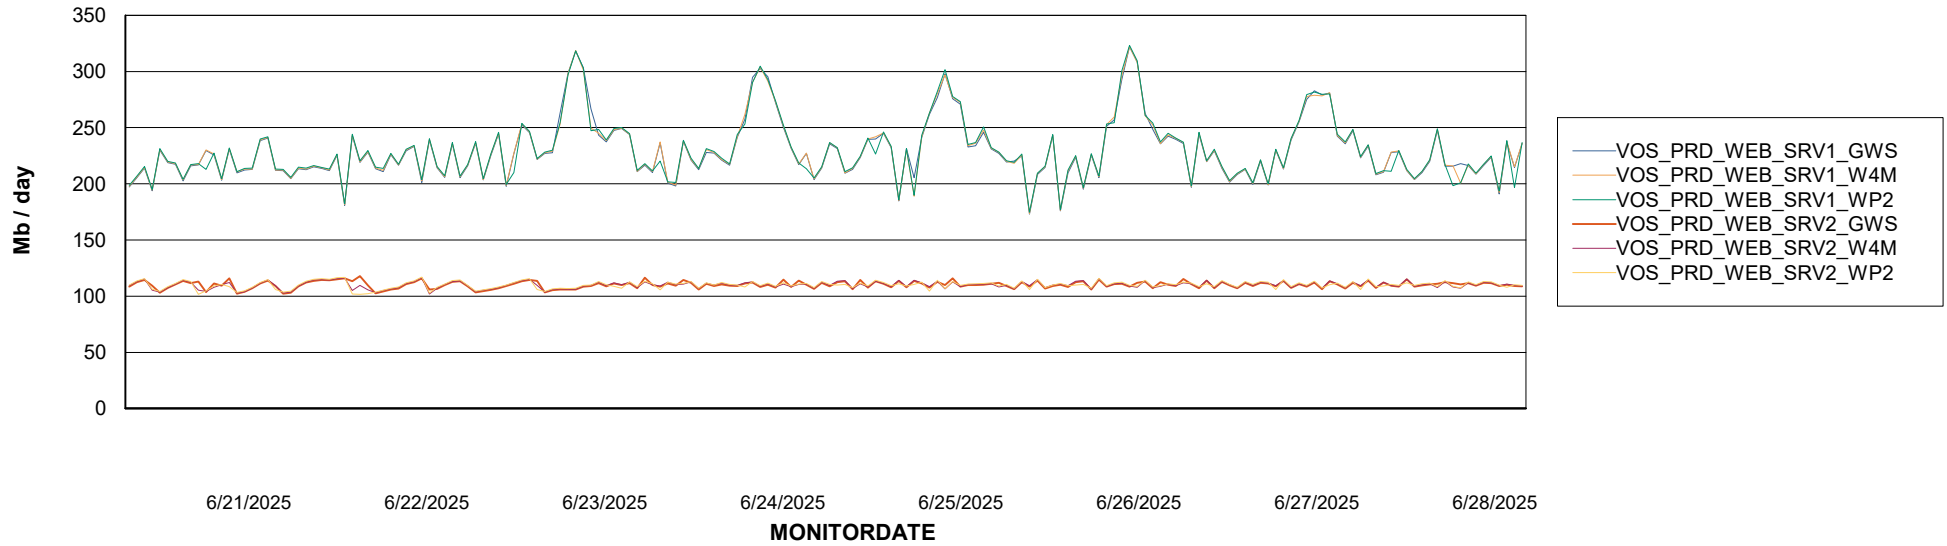

ABSSolute Web Component Services

Avg memory used per ABS Web component