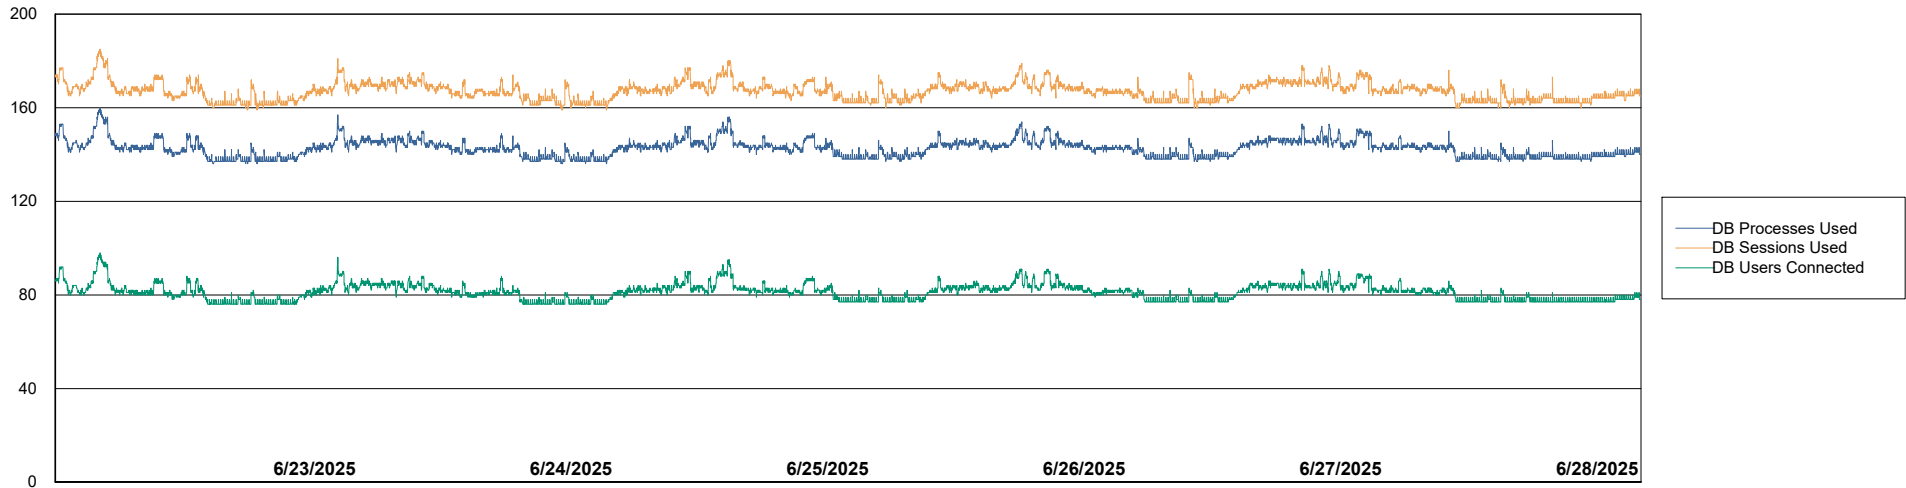

Database Performance VOS_PRD_ABSORA1-2022_ABS1