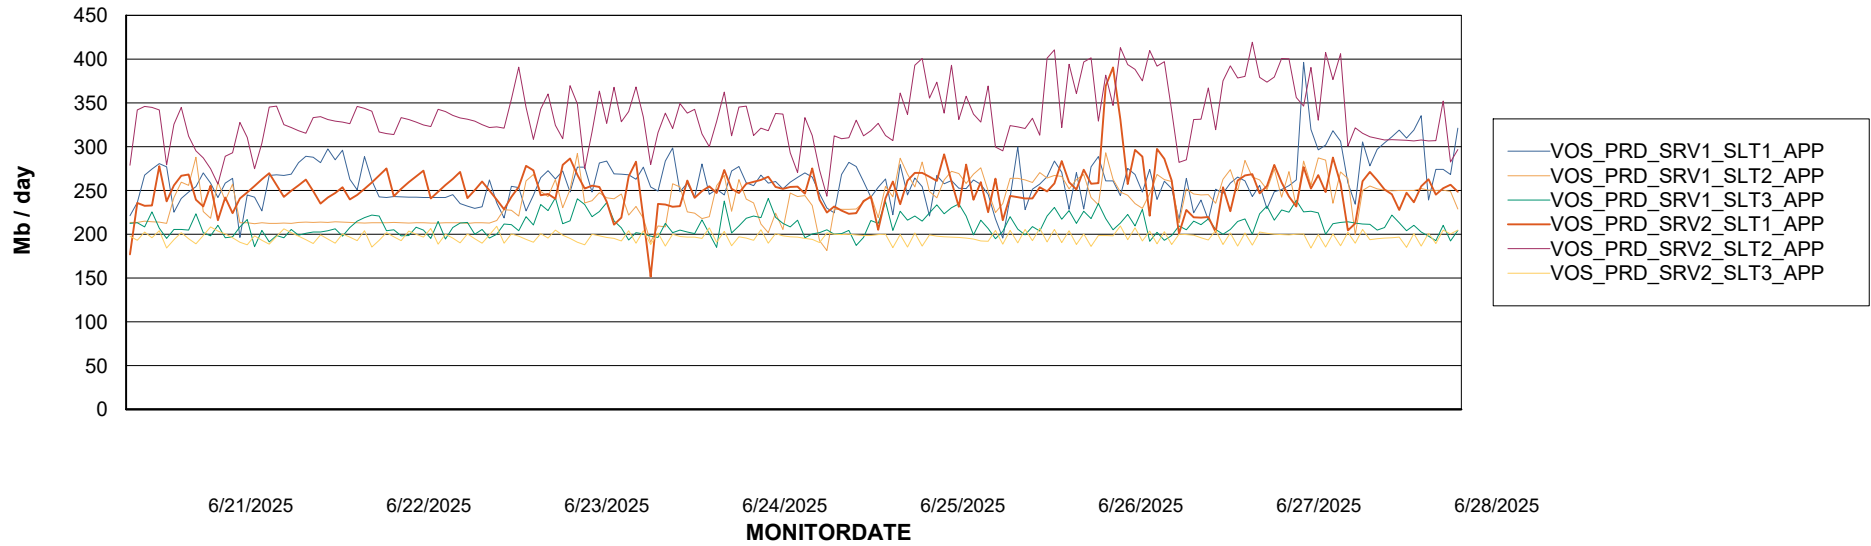

ABSSolute Application Server Services

Avg memory used per ABS Server Service