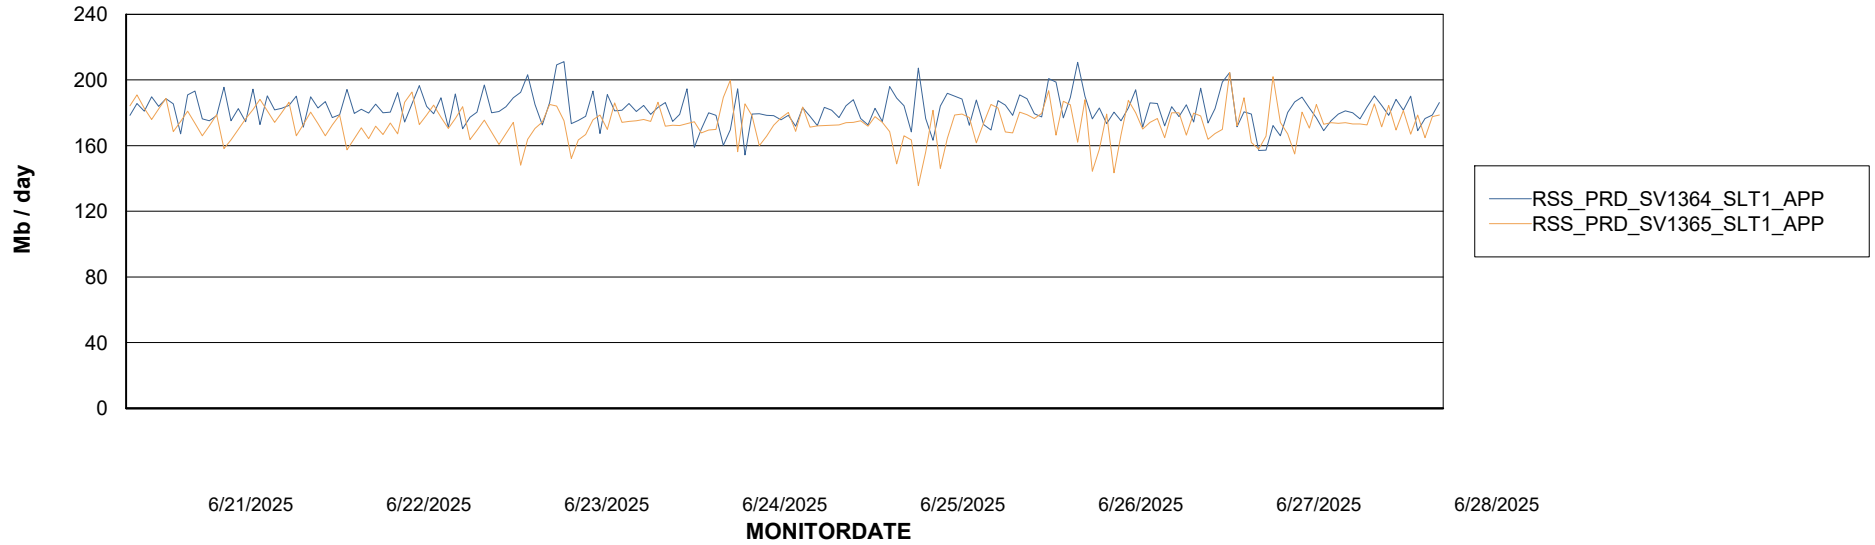

ABSSolute Application Server Services

Avg memory used per ABS Server Service