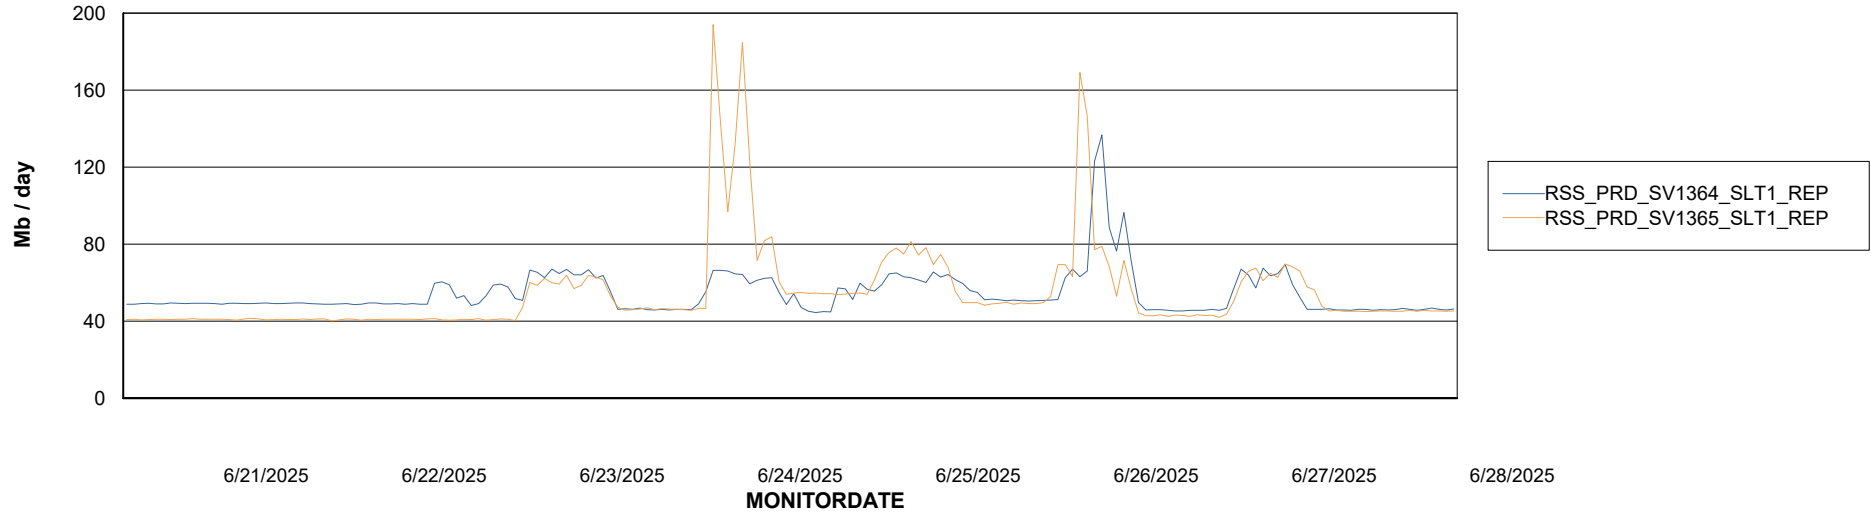

Avg memory used per ABS Server Service

Avg users per day per ABS server

Weekly SLA Customer Report

Customer RSS Production
Database ID 52

ABSSolute Application ReportServer Services

Avg memory used per ReportServer Service