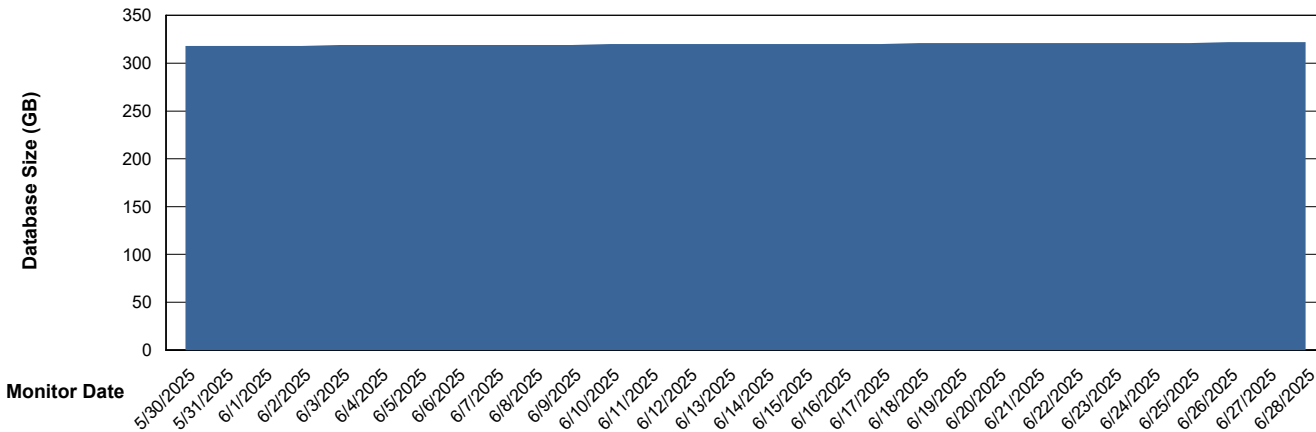

DB Processes Max 1,000

Weekly SLA Customer Report

Customer RFL_Production
 Database ID 36

DATABASE SIZE RFL_PRD_ABS01_DB

Database growth over last month

Database Tablespace RFL_PRD_ABS01_DB

Date	Tablespace Name	Filesize (Gb)	Usedsize (Gb)	Percentage free
6/28/2025	ABSDATA	117	90	23
	INDX	258	216	16
6/27/2025	ABSDATA	117	90	23
	INDX	258	216	16
6/26/2025	ABSDATA	117	90	23
	INDX	258	216	16
6/25/2025	ABSDATA	117	90	23
	INDX	258	216	16
6/24/2025	ABSDATA	117	90	23
	INDX	258	216	16
6/23/2025	ABSDATA	117	90	23
	INDX	258	216	16
6/22/2025	ABSDATA	117	90	23
	INDX	258	216	16

Weekly SLA Customer Report

Customer RFL_Production
Database ID 36

Standby Database Health RFL_Production

Recovery lag for last 7 days

Weekly SLA Customer Report

Customer RFL_Production
Database ID 36

ABSSolute Application Server Services