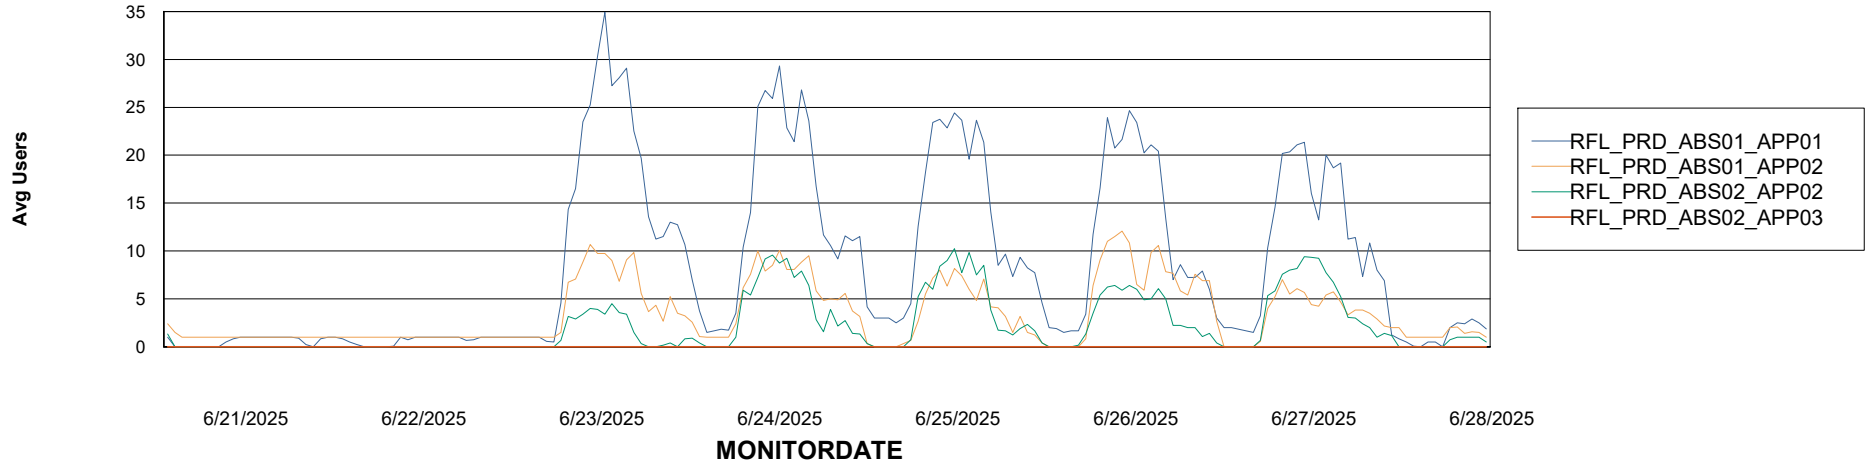

Avg users per day per ABS server