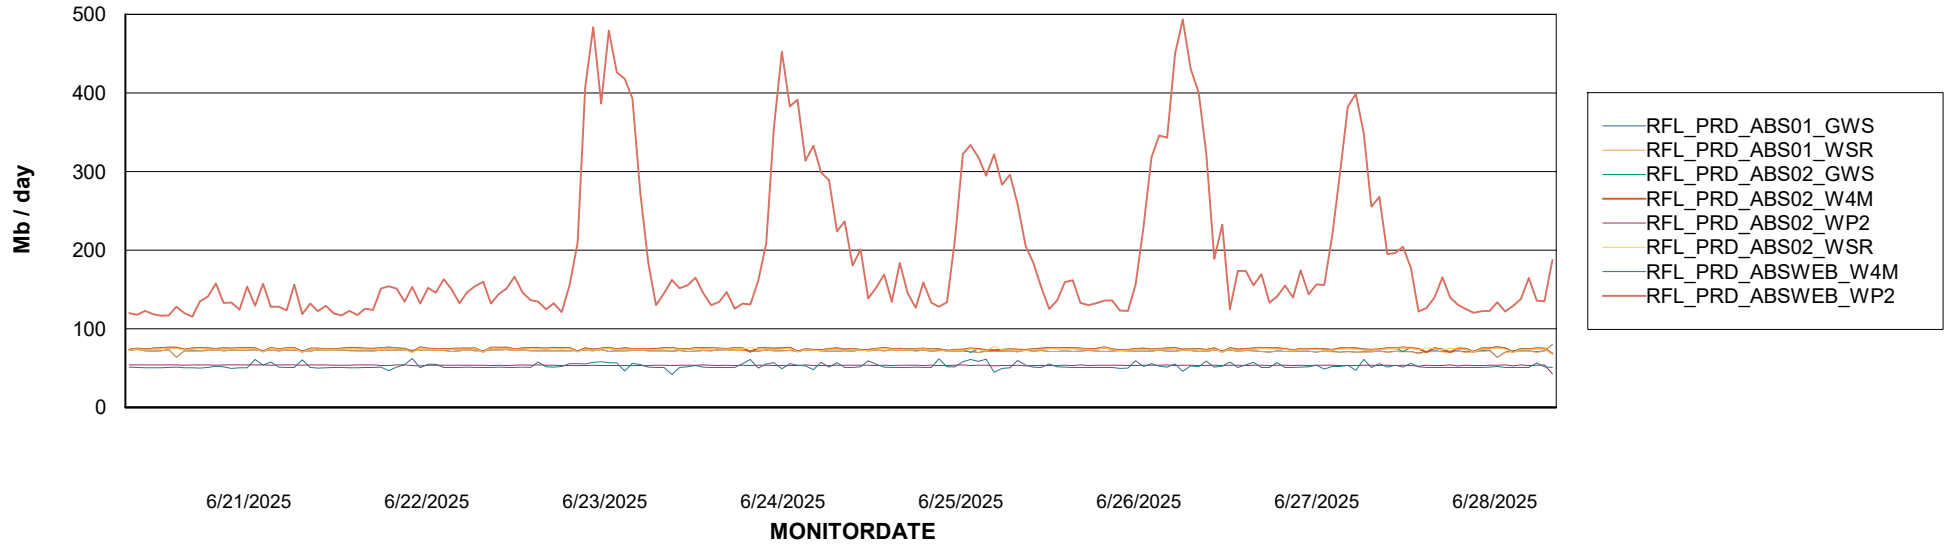

ABSSolute Web Component Services

Avg memory used per ABS Web component