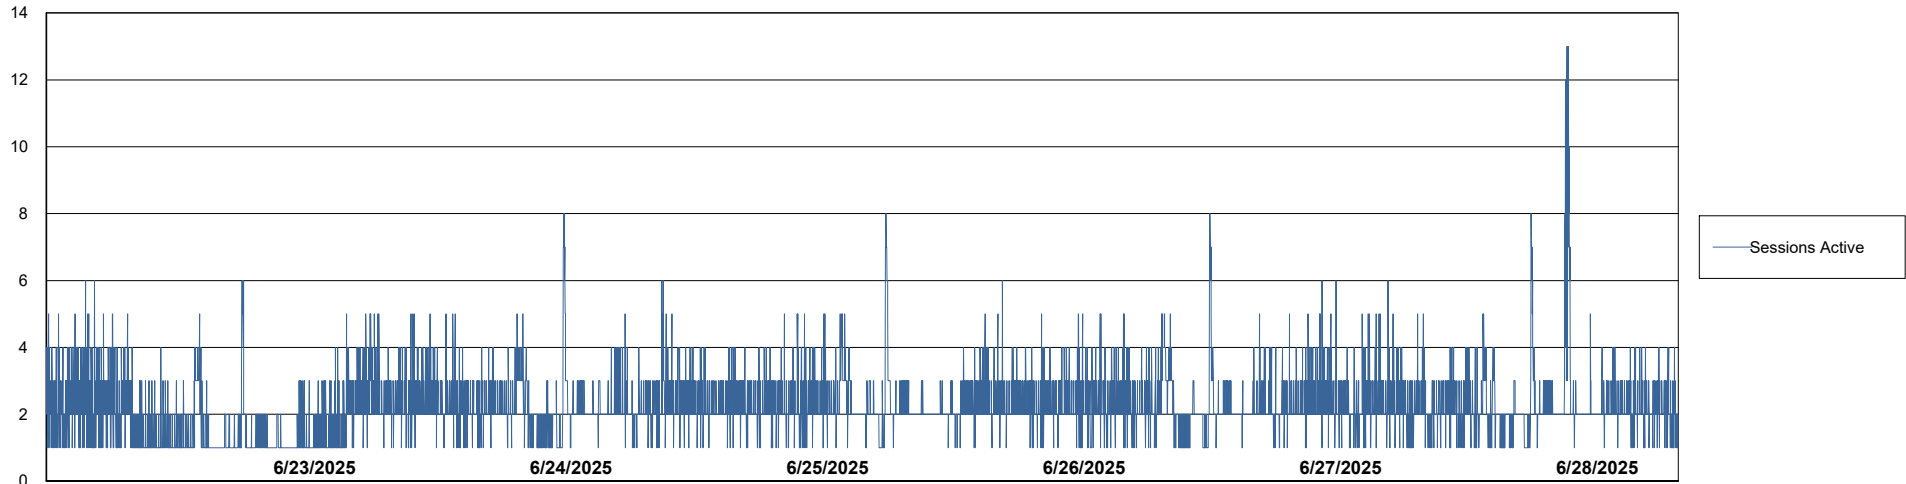

Database Performance RFL_PRD_ABS01_DB