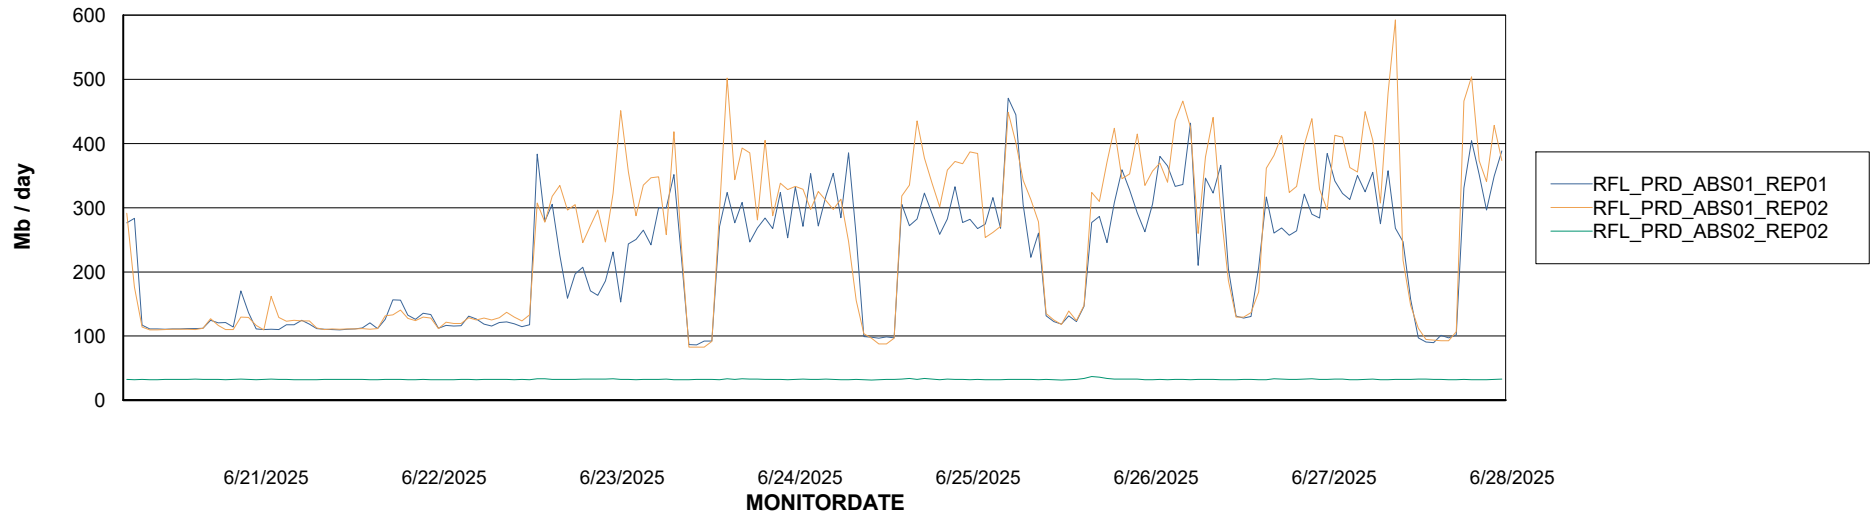

Avg memory used per ABS Server Service

Avg users per day per ABS server

Weekly SLA Customer Report

Customer RFL_Production
Database ID 36

ABSSolute Application ReportServer Services

Avg memory used per ReportServer Service