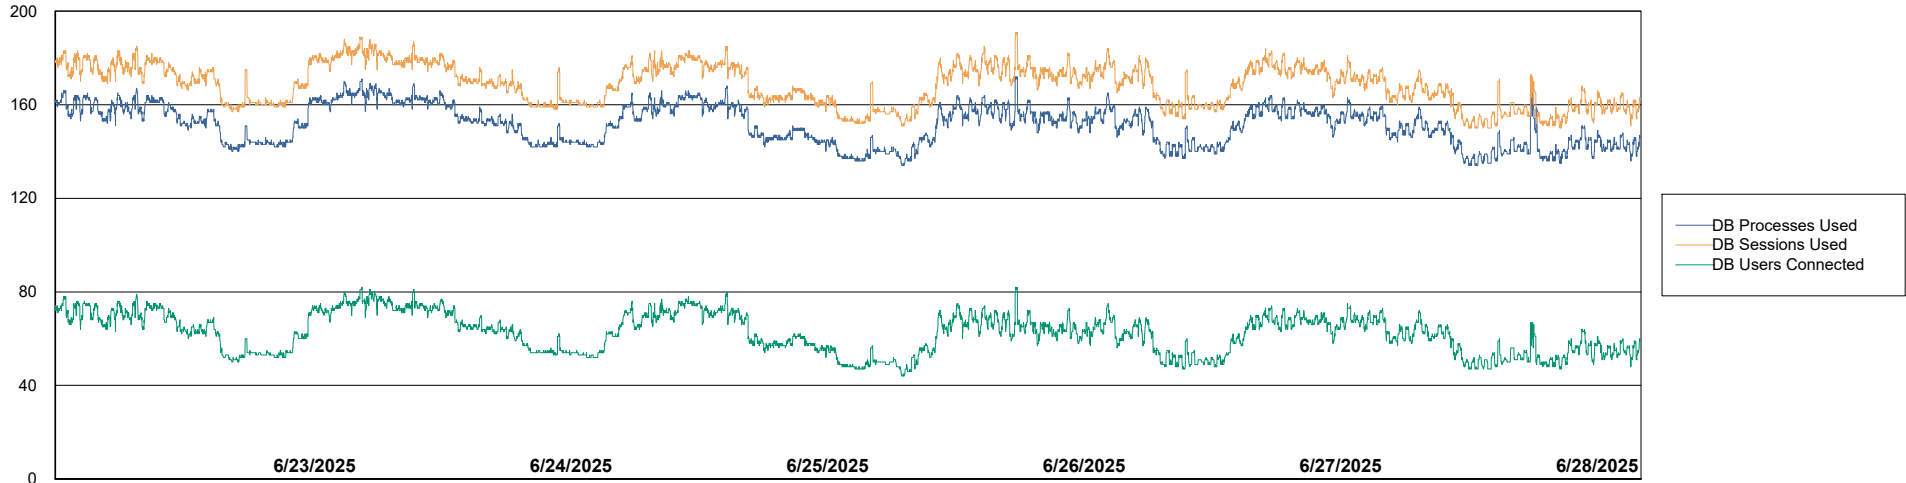

Database Performance RFL_PRD_ABS01_DB