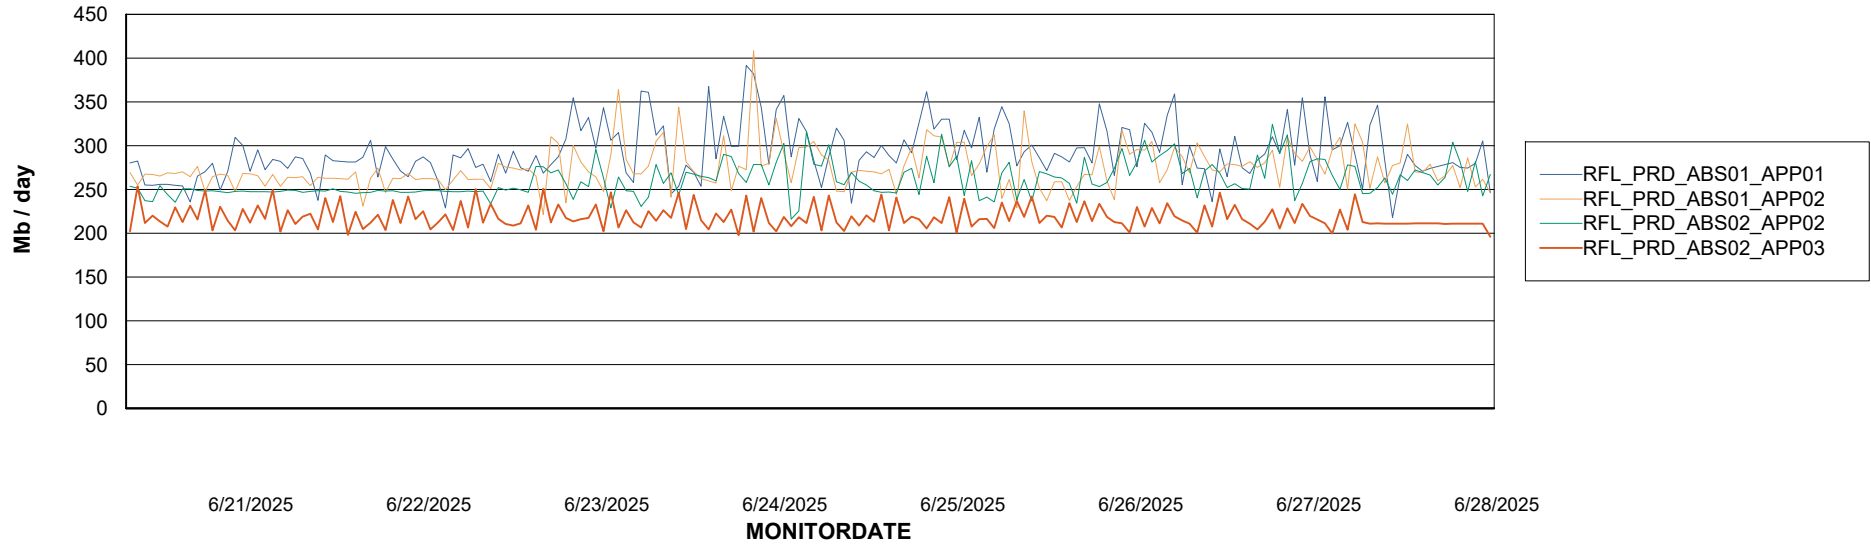

ABSSolute Application Server Services

Avg memory used per ABS Server Service