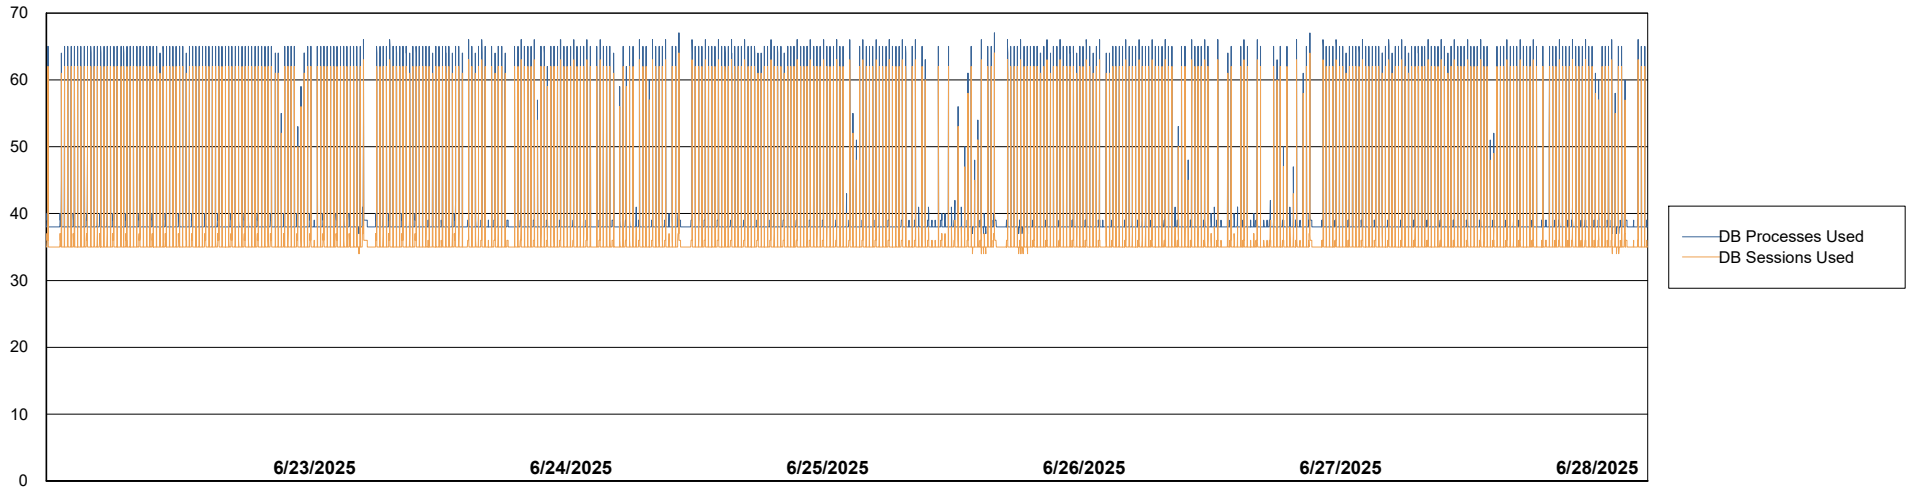

Database Performance NOA_PRD_NovoABS03_HSBABS1

DB Processes Max 300