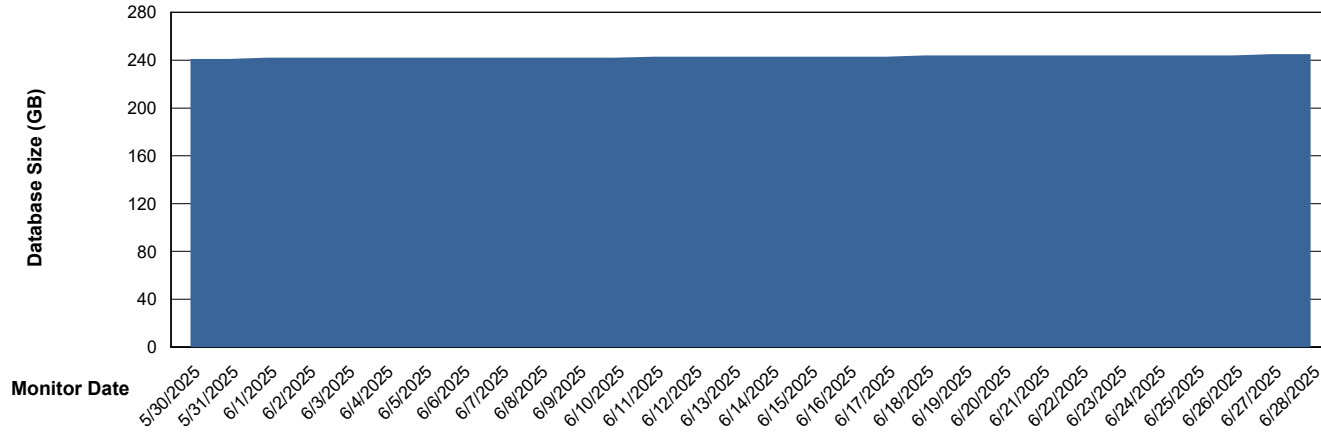

Weekly SLA Customer Report

Customer NOA_Production (24/7)
Database ID 116

Database Performance NOA_PRD_NovoABS03_HSBABS1

DB Processes Max 300

Weekly SLA Customer Report

Customer NOA_Production (24/7)
Database ID 116

DATABASE SIZE NOA_PRD_NHSBI_ABS1

Database growth over last month

DATABASE SIZE NOA_PRD_NovoABS01_ABS1

Database growth over last month

Weekly SLA Customer Report

Customer NOA_Production (24/7)
 Database ID 116