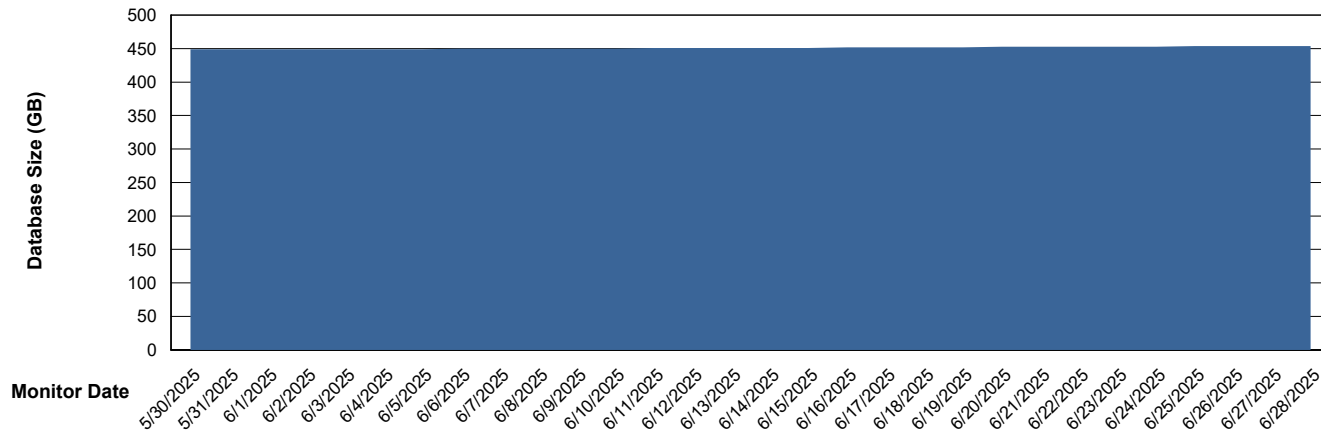

Weekly SLA Customer Report

Customer NOA_Production (24/7)
Database ID 116

Database Performance NOA_PRD_NovoABS03_HSBABS1

DB Processes Max 300

Weekly SLA Customer Report

Customer NOA_Production (24/7)
Database ID 116

DATABASE SIZE NOA_PRD_NHSBI_ABS1

Database growth over last month

DATABASE SIZE NOA_PRD_NovoABS01_ABS1

Database growth over last month

Weekly SLA Customer Report

Customer NOA_Production (24/7)
 Database ID 116