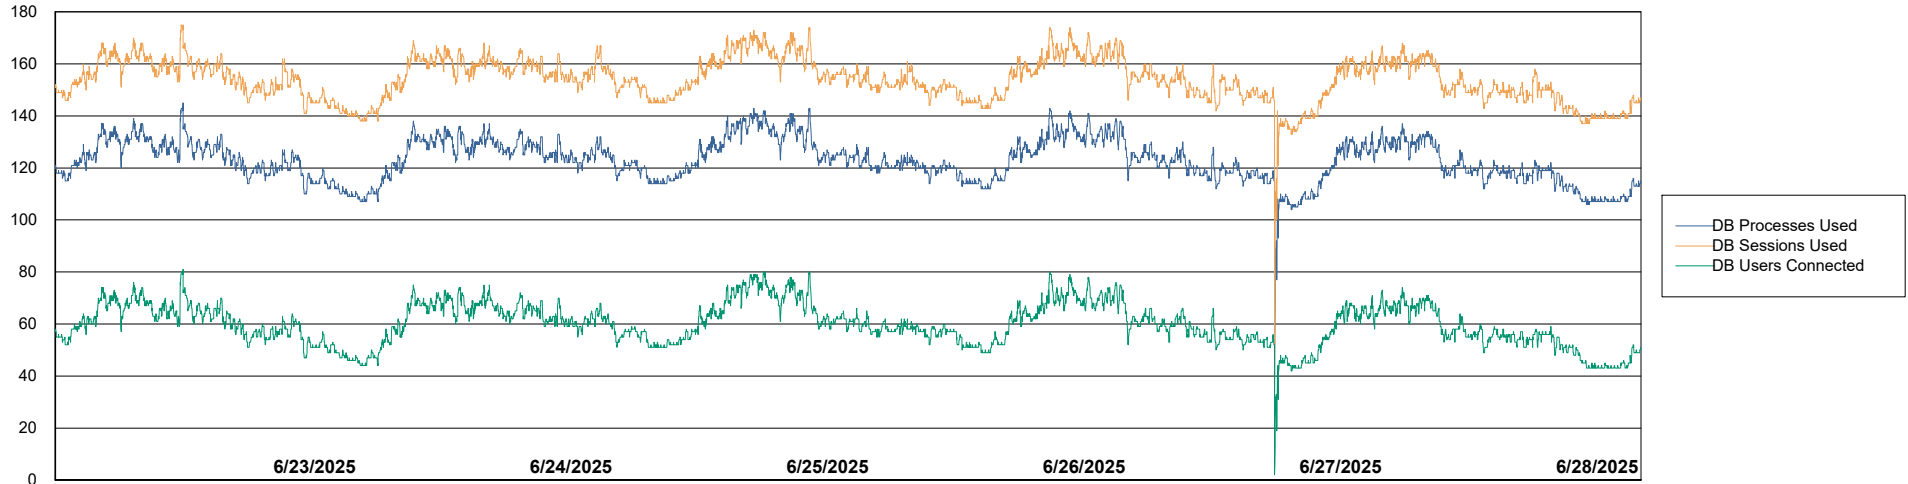

Weekly SLA Customer Report

Customer NOA_Production (24/7)
Database ID 116

Database Performance NOA_PRD_NHSBI_ABS1

Weekly SLA Customer Report

Customer NOA_Production (24/7)
Database ID 116

Database Performance NOA_PRD_NovoABS01_ABS1