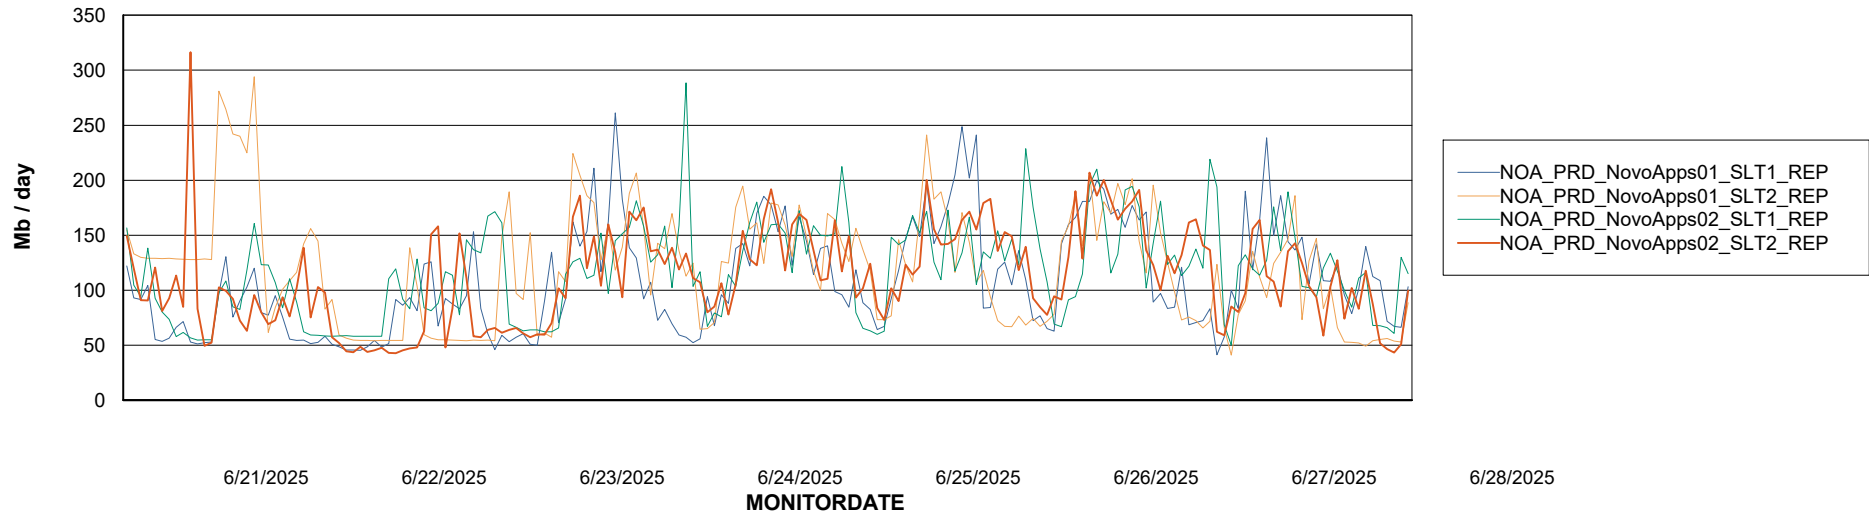

Avg memory used per ABS Server Service

Avg users per day per ABS server

Weekly SLA Customer Report

Customer NOA_Production (24/7)
Database ID 116

ABSSolute Application ReportServer Services

Avg memory used per ReportServer Service