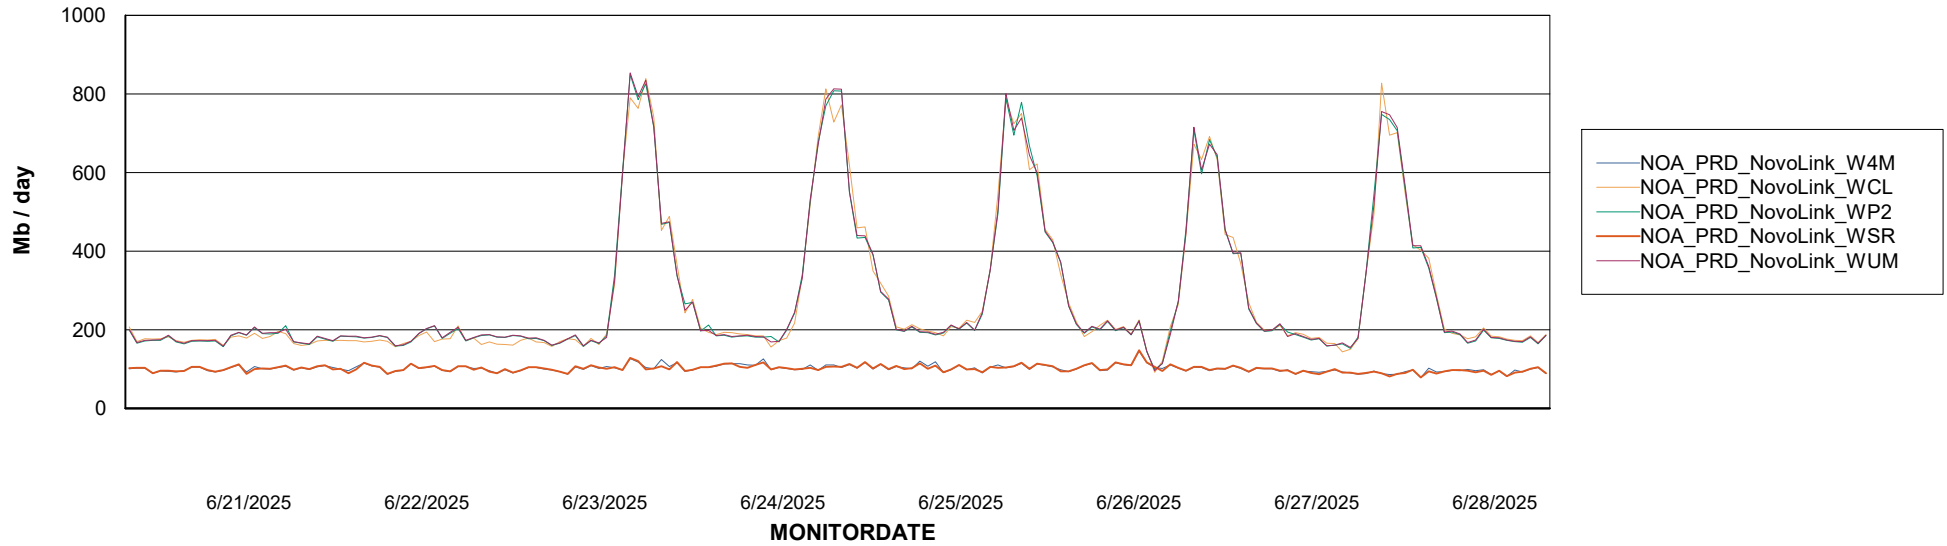

ABSSolute Web Component Services

Avg memory used per ABS Web component