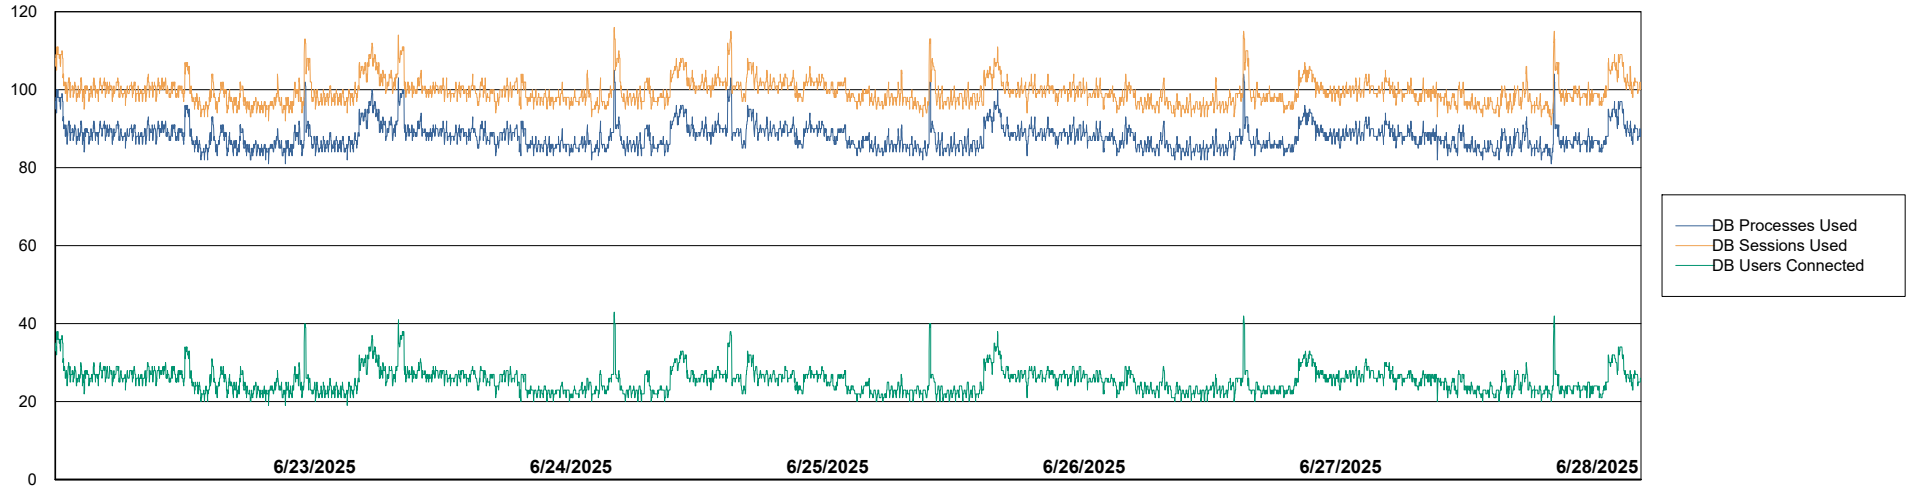

Weekly SLA Customer Report

Customer NOA_Production (24/7)
Database ID 116

Database Performance NOA_PRD_NHSBI_ABS1

Weekly SLA Customer Report

Customer NOA_Production (24/7)
Database ID 116

Database Performance NOA_PRD_NovoABS01_ABS1