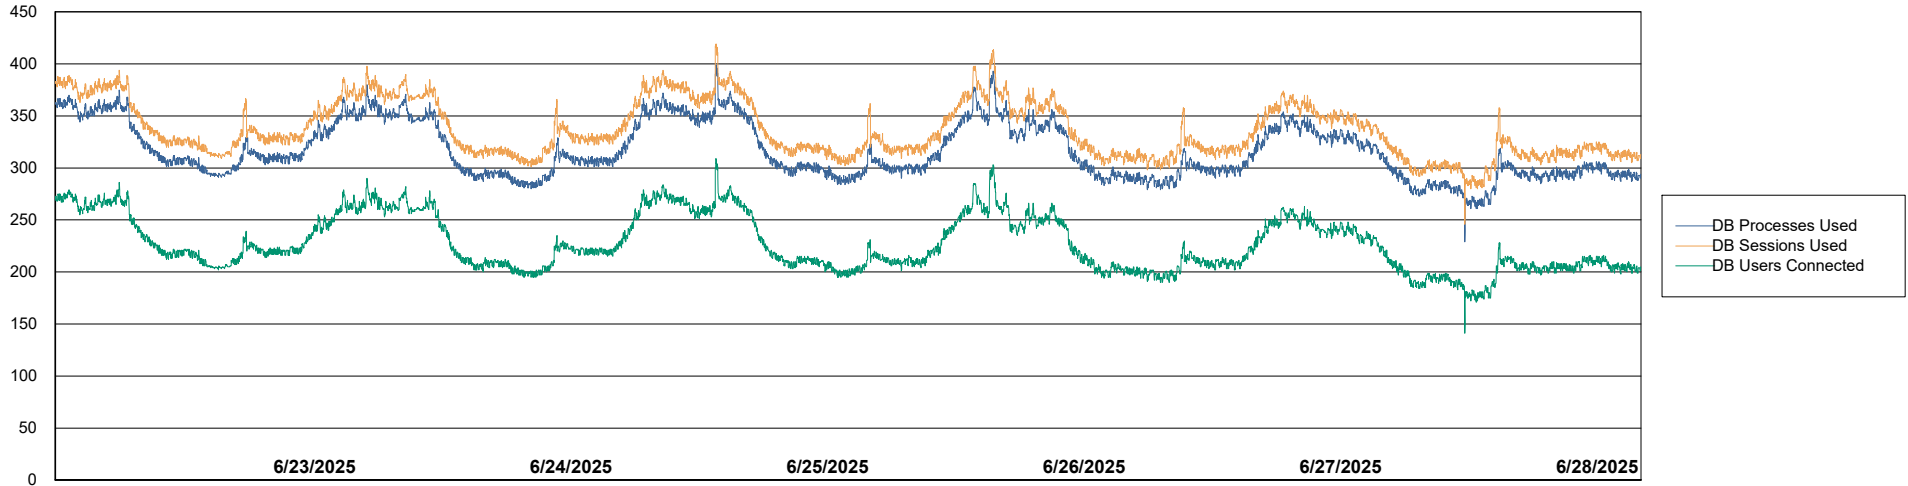

Weekly SLA Customer Report

Customer LTS(CleanLease)_Production
Database ID 126

Database Performance LTS_PRD_CLSABSBI01_ABS1

Weekly SLA Customer Report

Customer LTS(CleanLease)_Production
Database ID 126

Database Performance LTS_PRD_CLSABSDB01_ABS1