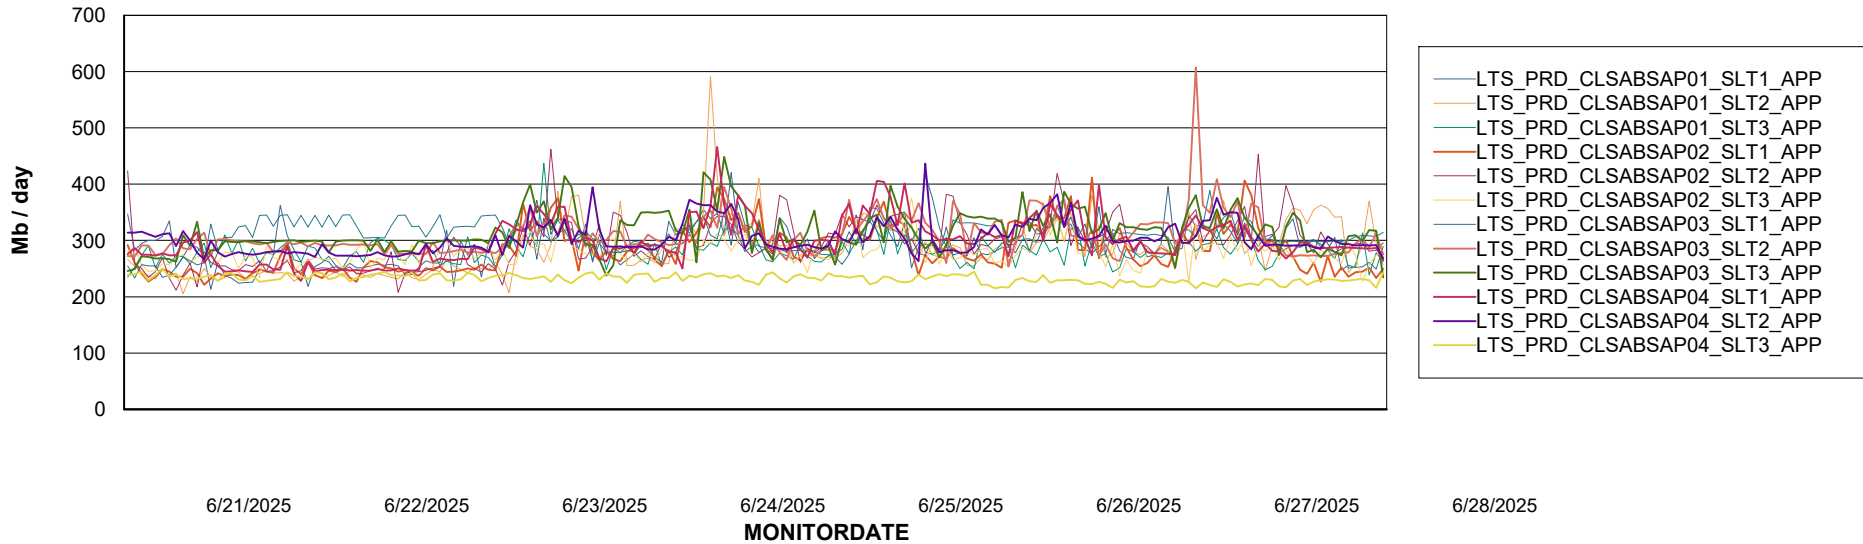

ABSSolute Application Server Services

Avg memory used per ABS Server Service