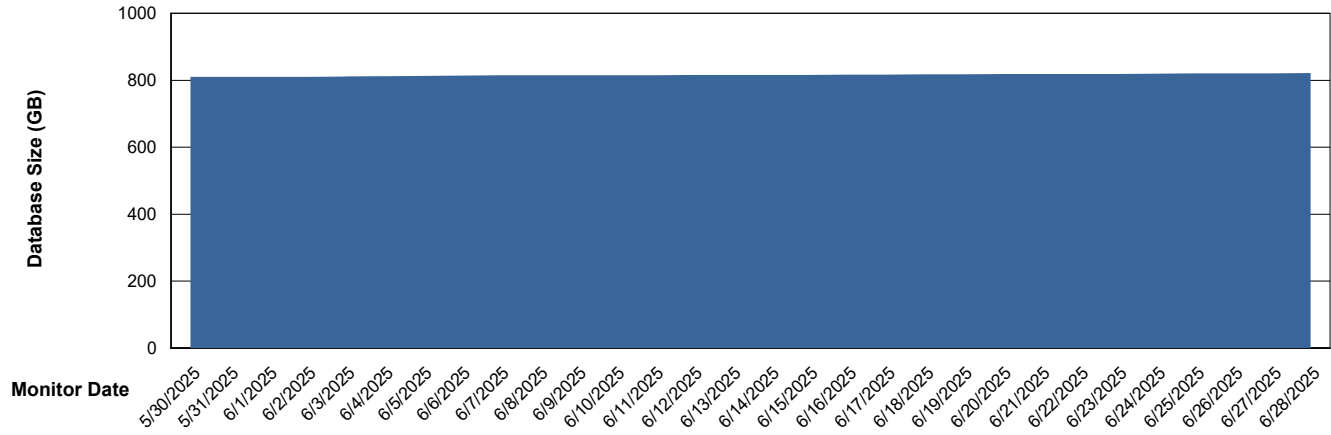

DATABASE SIZE LTS_PRD_CLSABSBI01_ABS1

Database growth over last month