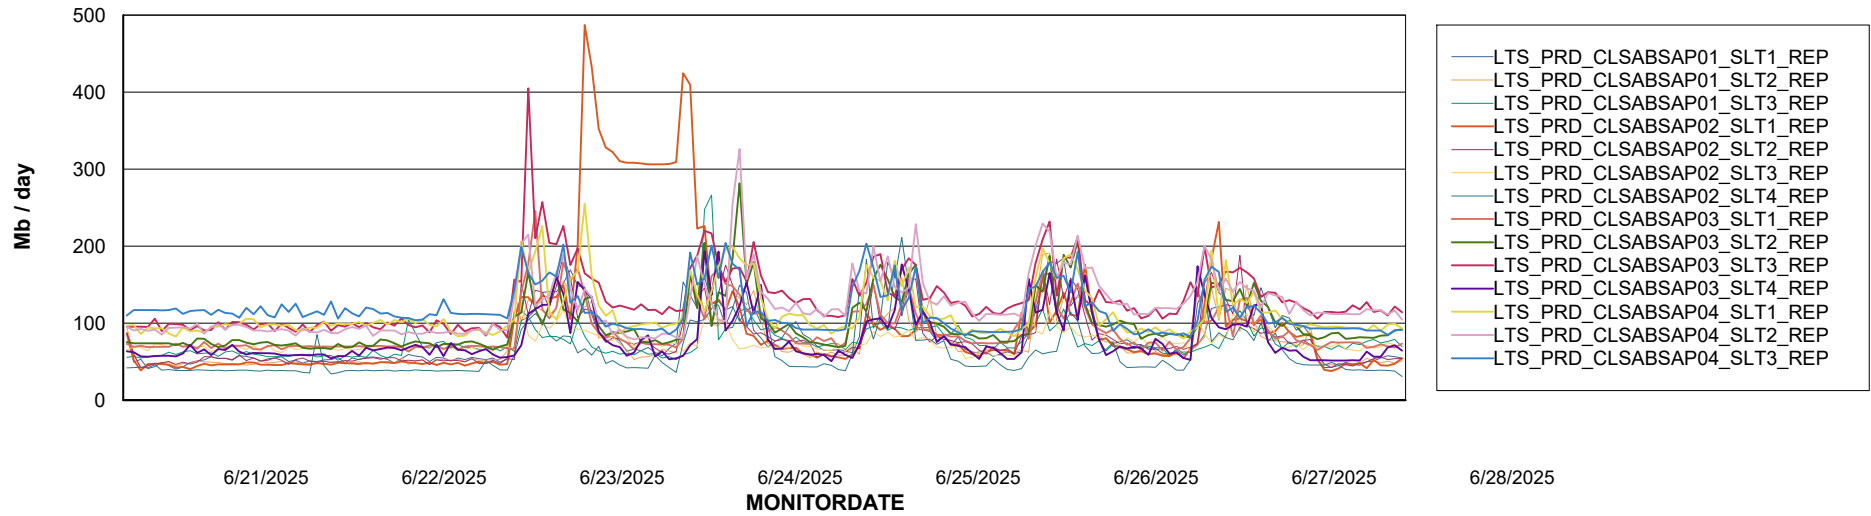

ABSSolute Application ReportServer Services

Avg memory used per ReportServer Service