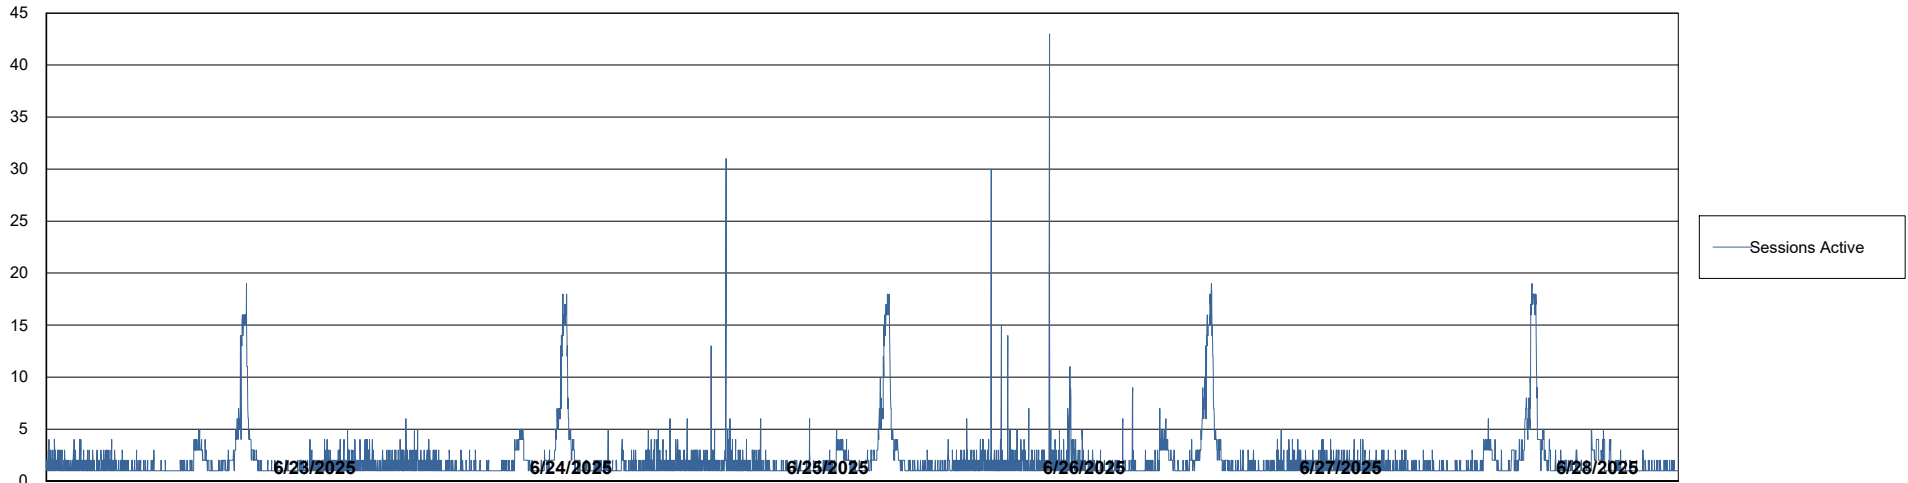

Weekly SLA Customer Report

Customer LTS(CleanLease)_Production
Database ID 126

Database Performance LTS_PRD_CLSABSBI01_ABS1

Weekly SLA Customer Report

Customer LTS(CleanLease)_Production
Database ID 126

Database Performance LTS_PRD_CLSABSDB01_ABS1