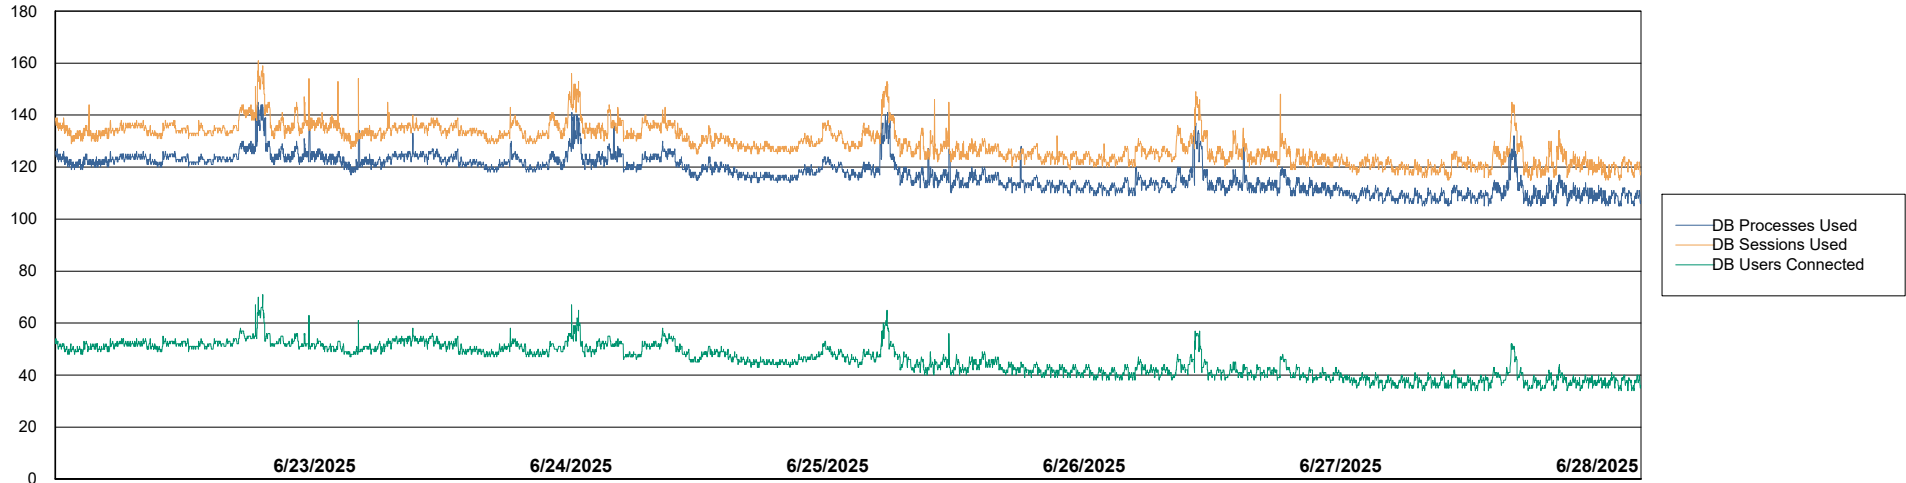

Database Performance LTS_PRD_CLSABSBI01_ABS1