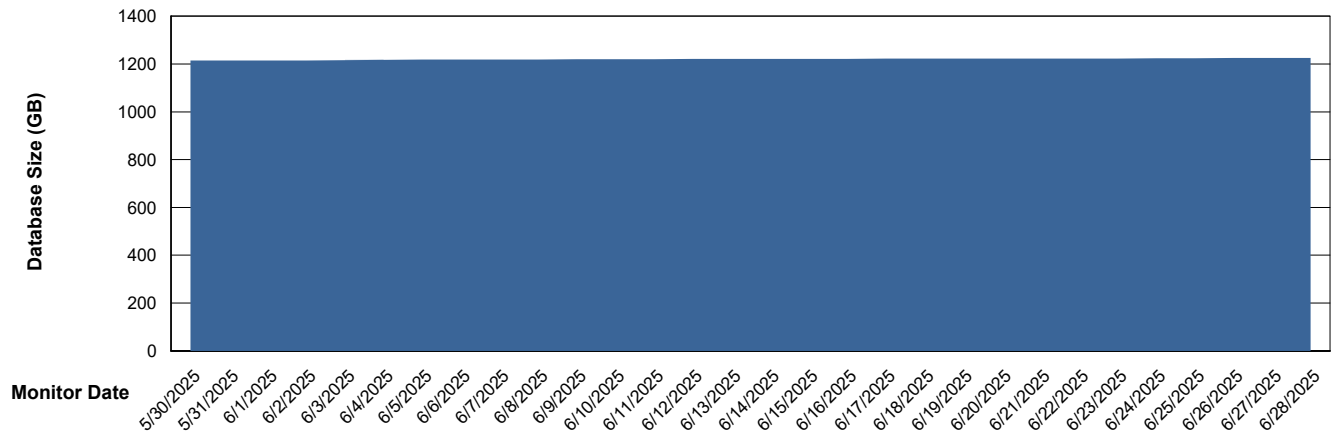

Customer LTS(CleanLease)_Production
Database ID 126

DATABASE SIZE LTS_PRD_CLSABSBI01_ABS1

Database growth over last month

DATABASE SIZE LTS_PRD_CLSABSDB01_ABS1

Database growth over last month

Weekly SLA Customer Report