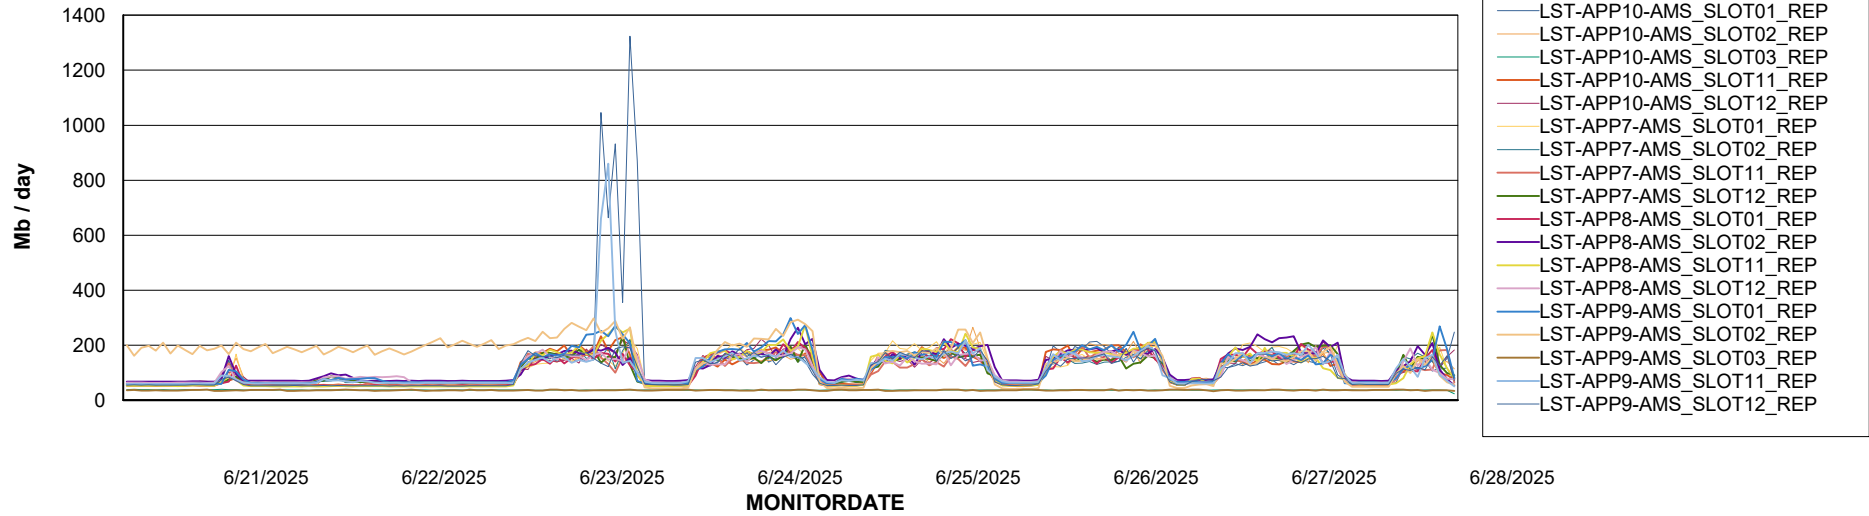

ABSSolute Application ReportServer Services

Avg memory used per ReportServer Service