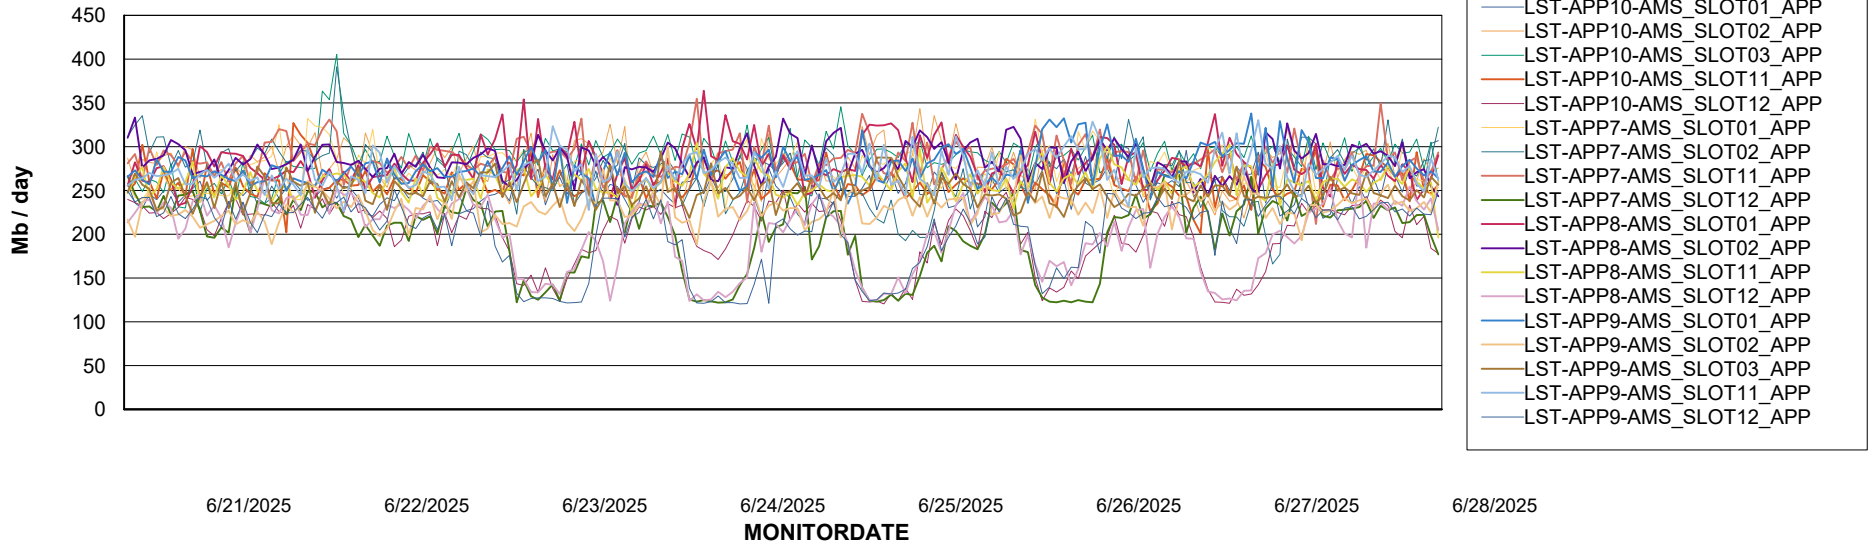

ABSSolute Application Server Services

Avg memory used per ABS Server Service