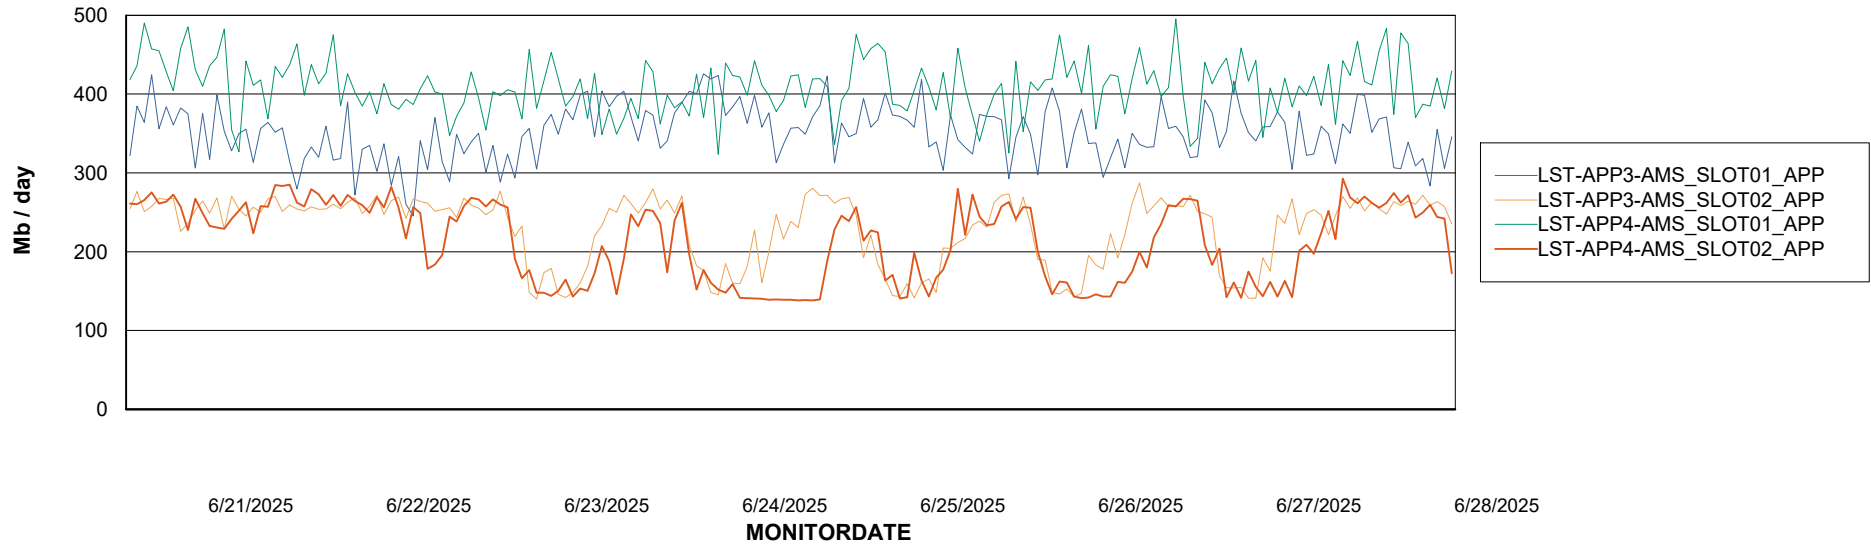

ABSSolute Application Server Services

Avg memory used per ABS Server Service