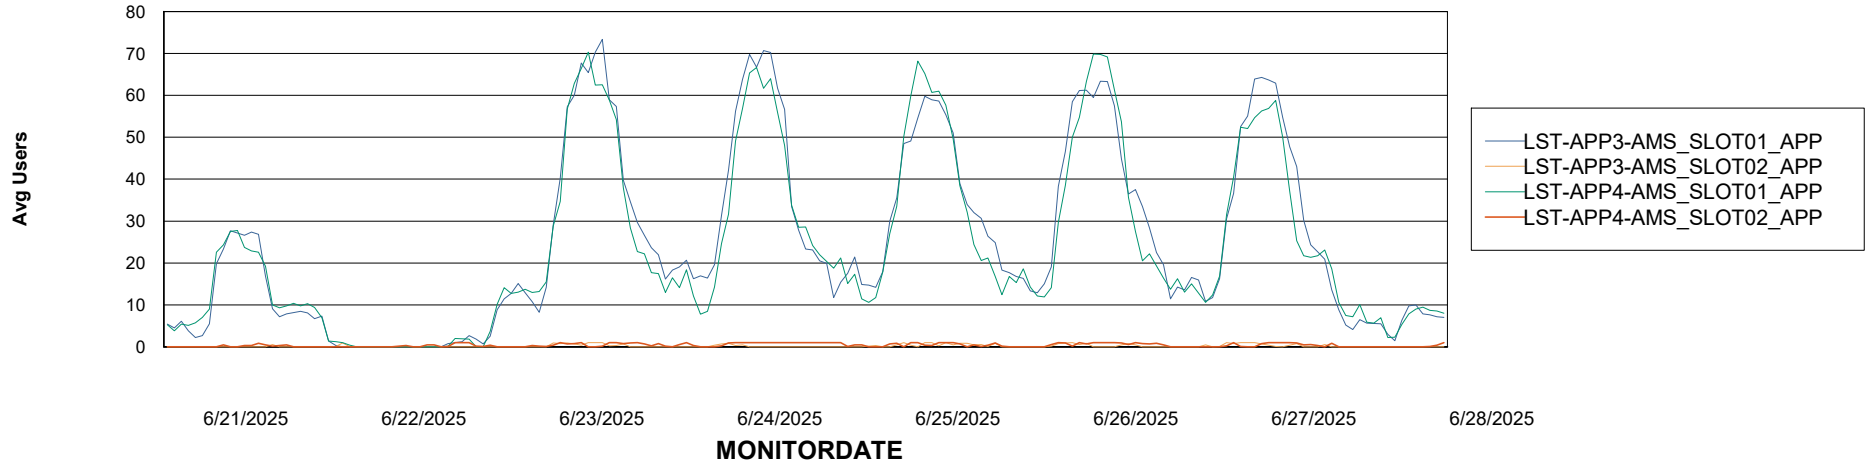

Weekly SLA Customer Report

Customer LST OCI AMS Production ABSME
Database ID 213

ABSSolute Application Server Services

Avg memory used per ABS Server Service

Avg users per day per ABS server

Weekly SLA Customer Report