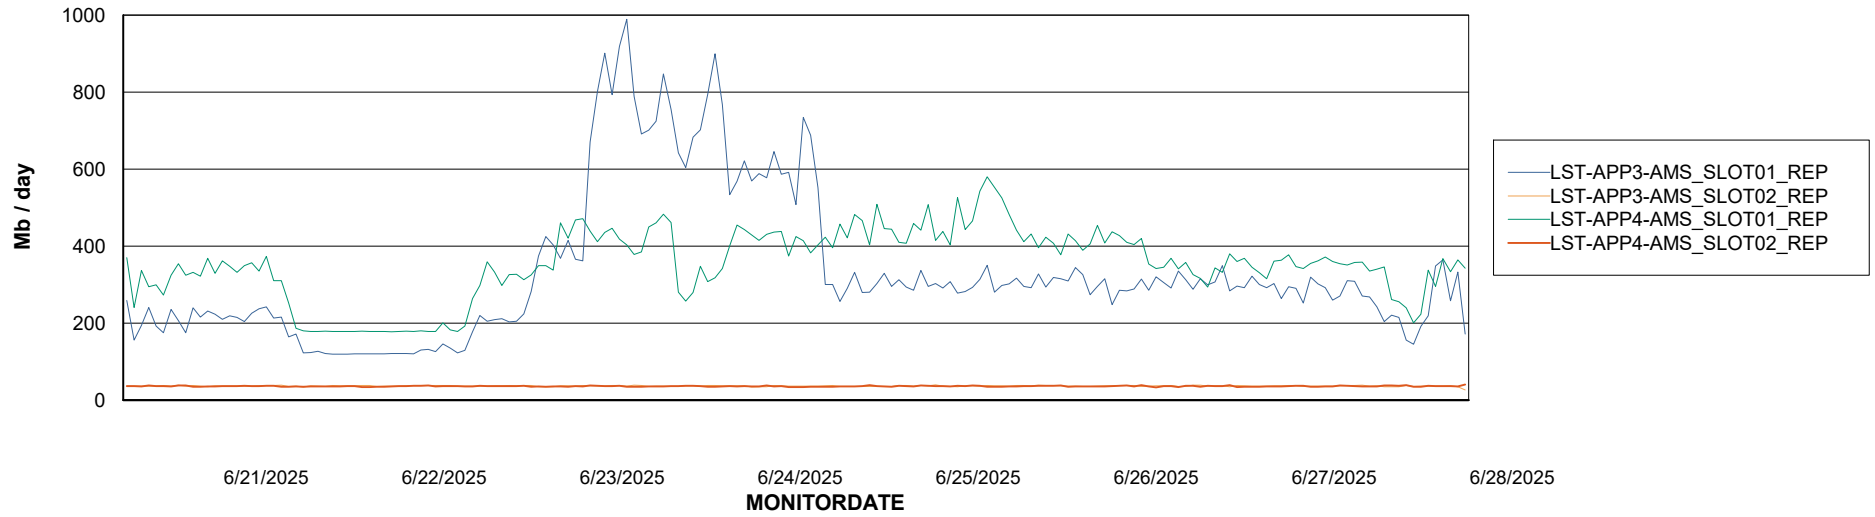

ABSSolute Application ReportServer Services

Avg memory used per ReportServer Service