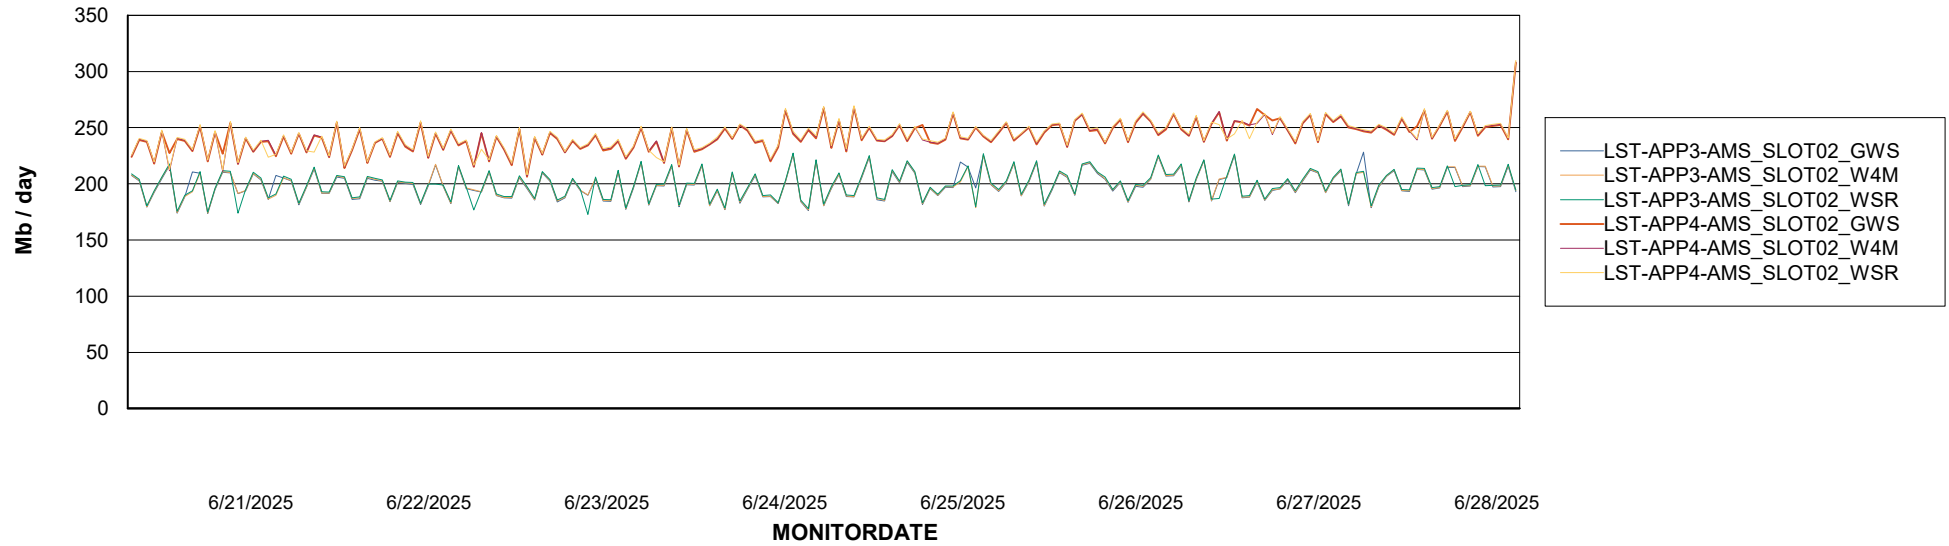

ABSSolute Web Component Services

Avg memory used per ABS Web component