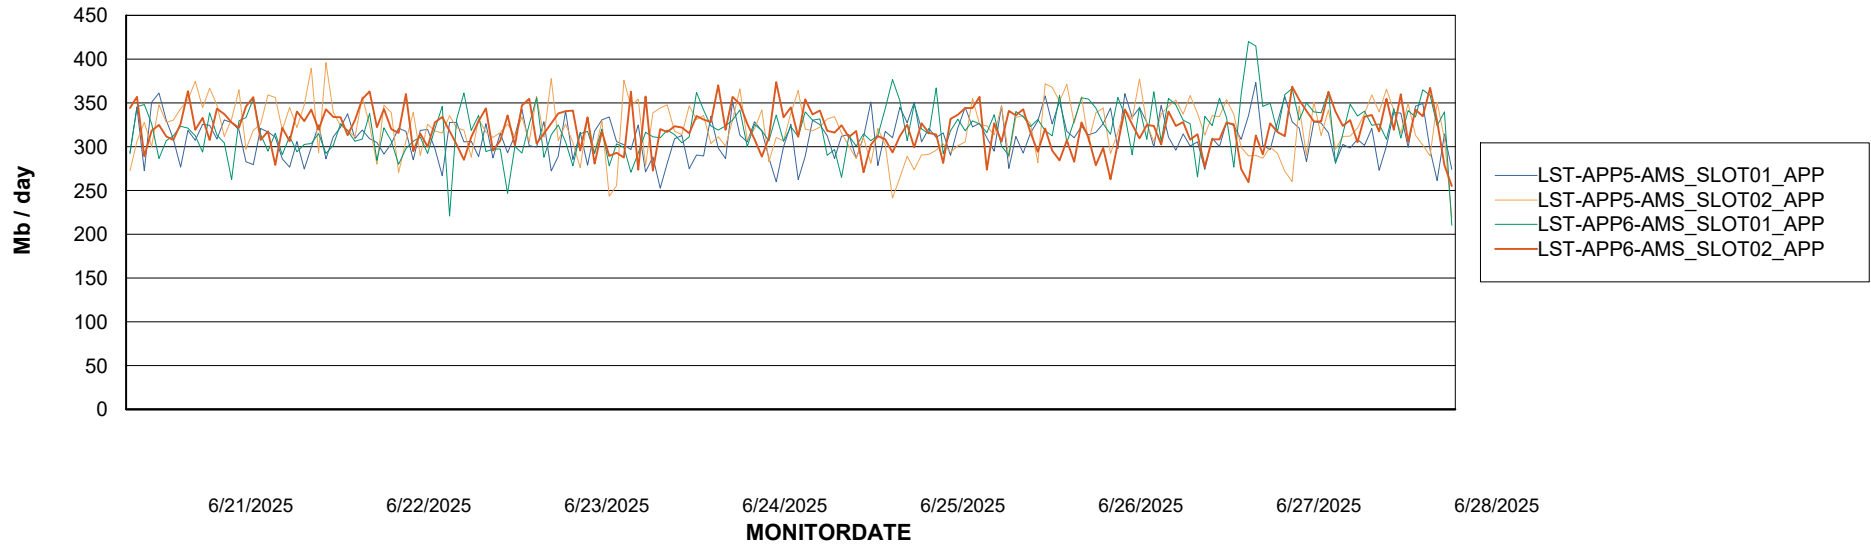

ABSSolute Application Server Services

Avg memory used per ABS Server Service