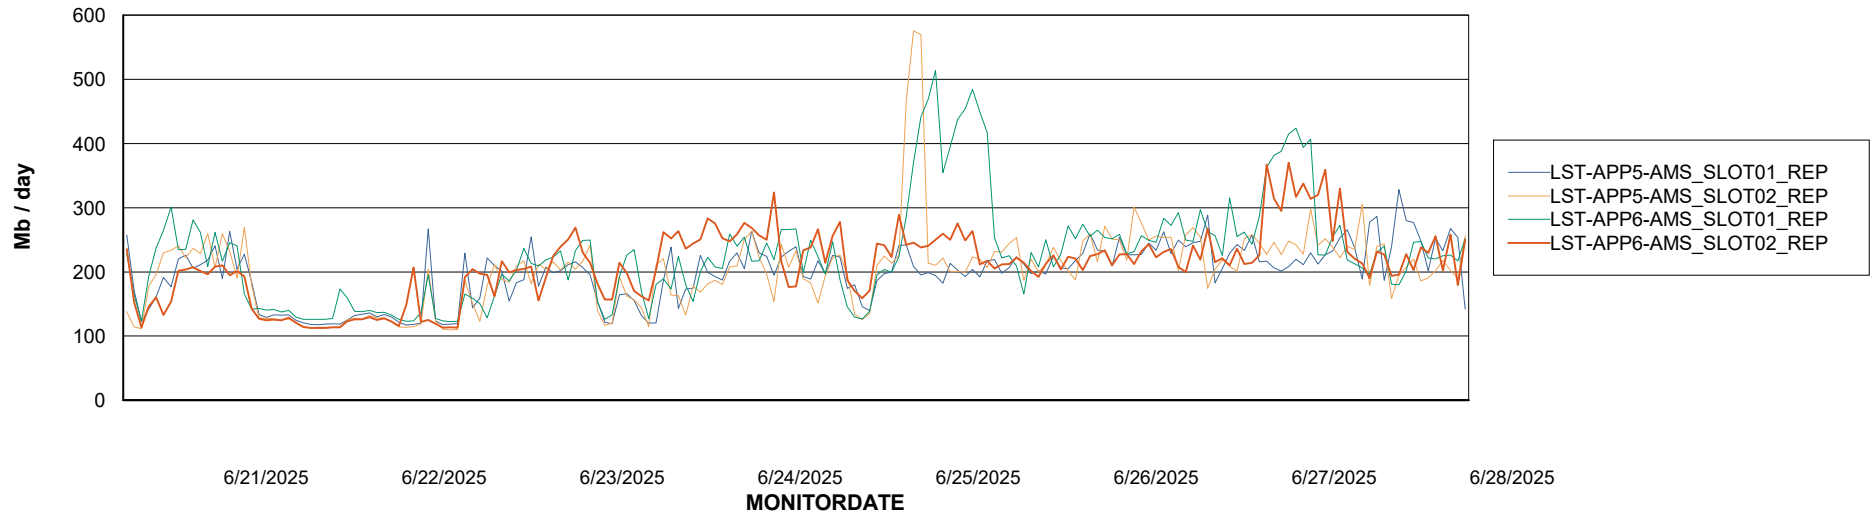

ABSSolute Application ReportServer Services

Avg memory used per ReportServer Service