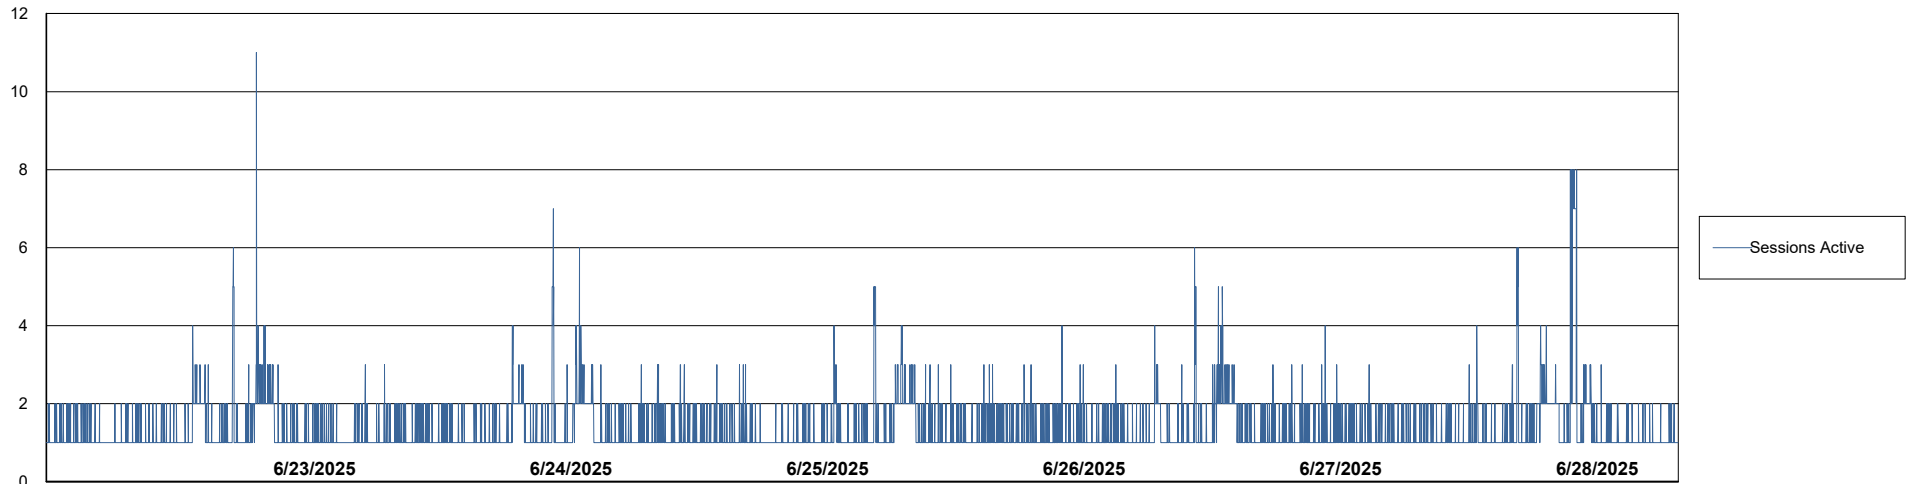

Database Performance LST-DBS5-AMS_DB_ABSEE