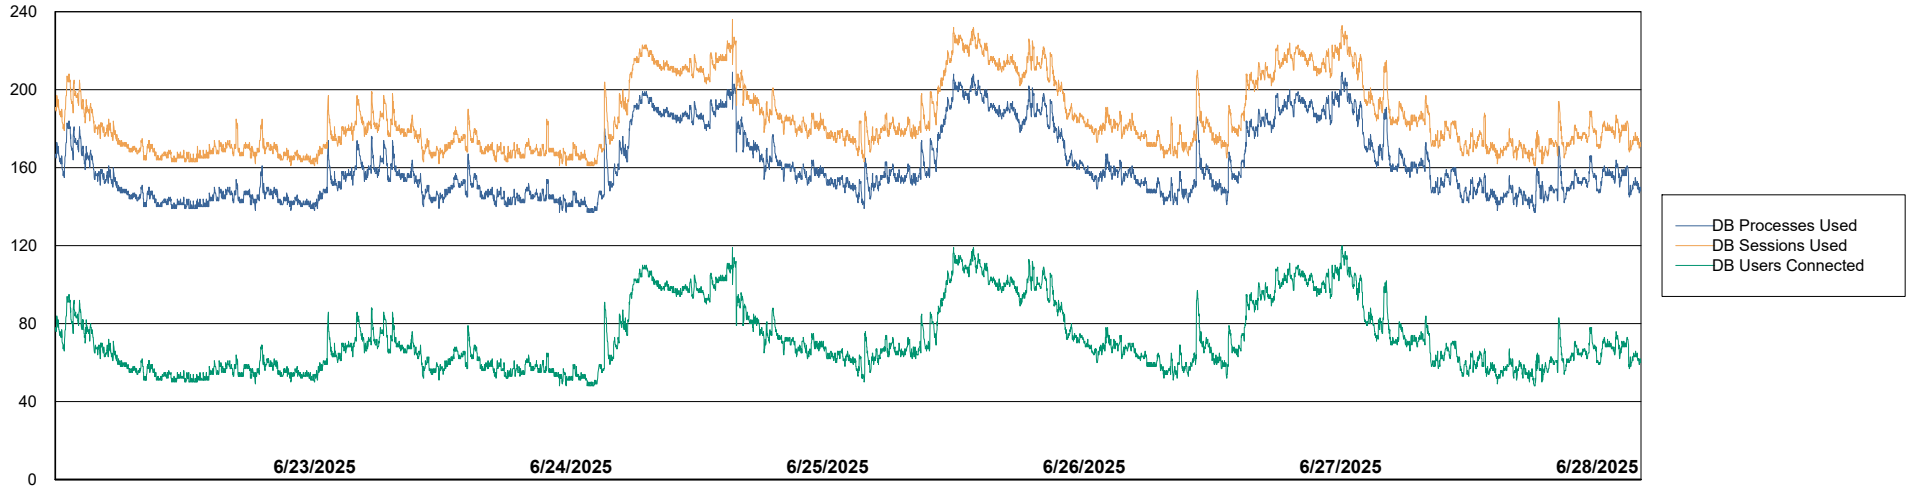

Database Performance LST-DBS5-AMS_DB_ABSEE