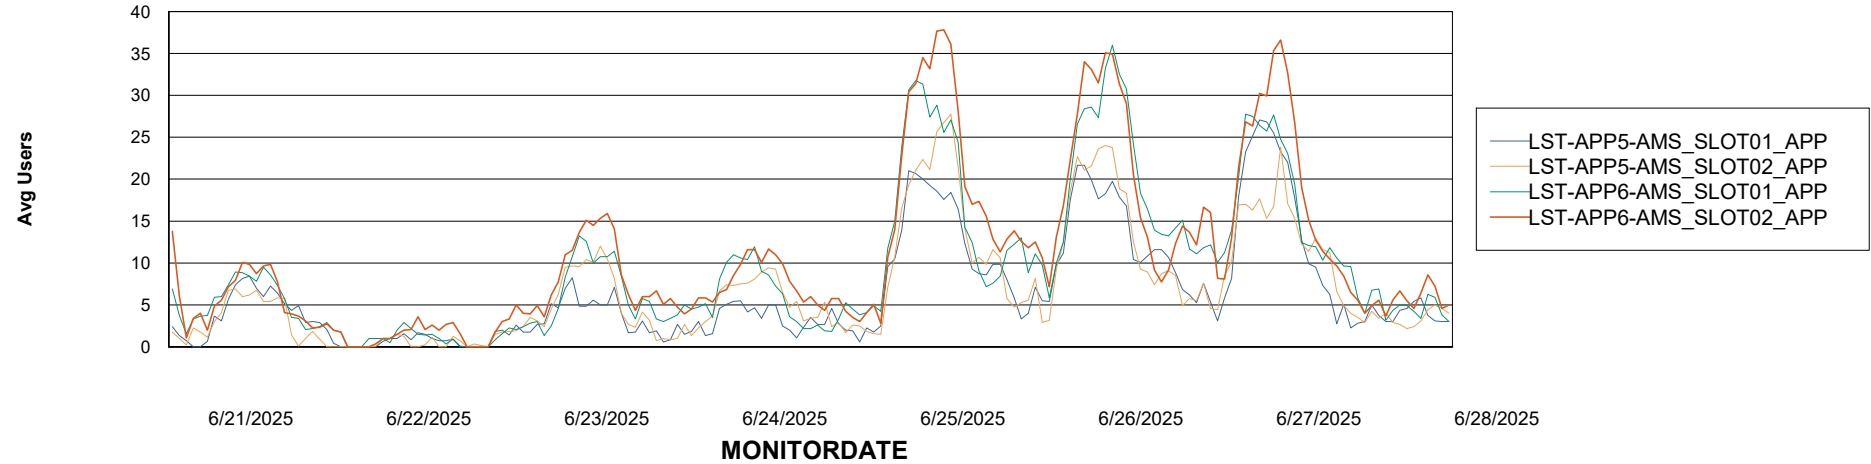

Weekly SLA Customer Report

Customer LST OCI AMS Production ABSEE
Database ID 206

ABSSolute Application Server Services

Avg memory used per ABS Server Service

Avg users per day per ABS server

Weekly SLA Customer Report