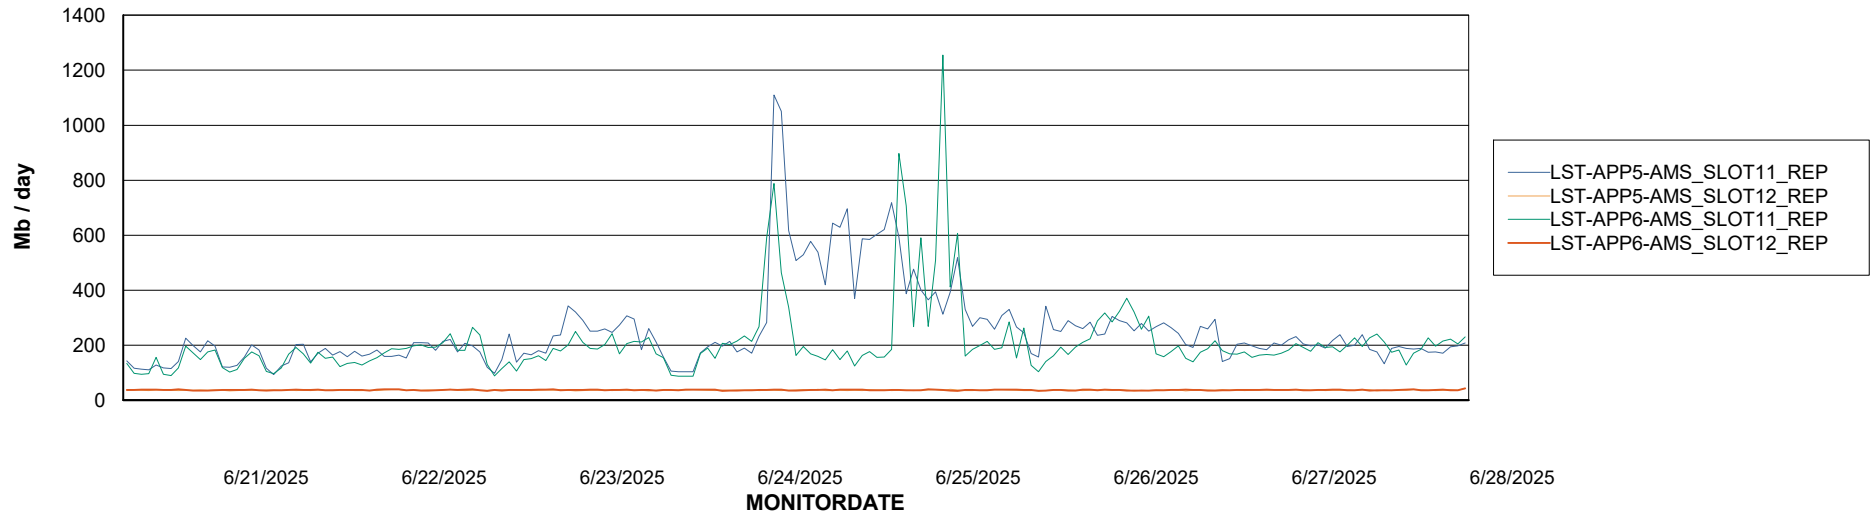

ABSSolute Application ReportServer Services

Avg memory used per ReportServer Service