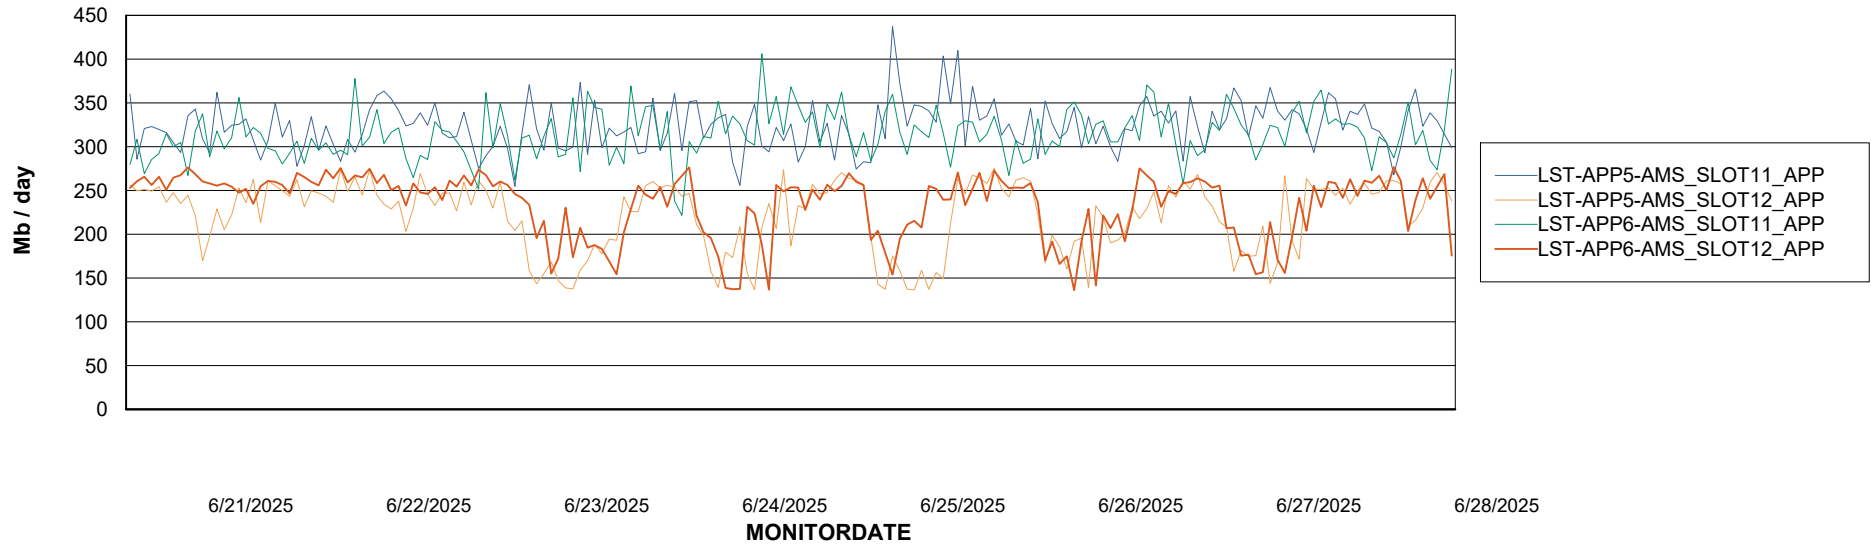

ABSSolute Application Server Services

Avg memory used per ABS Server Service