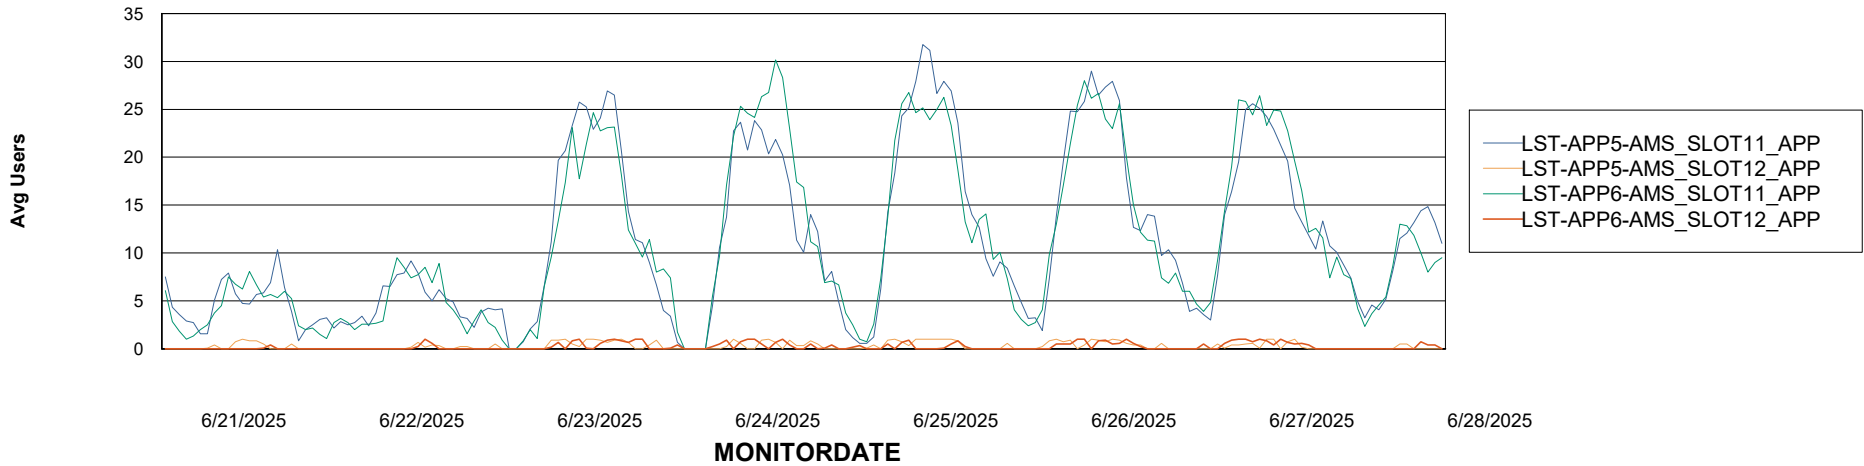

Avg users per day per ABS server