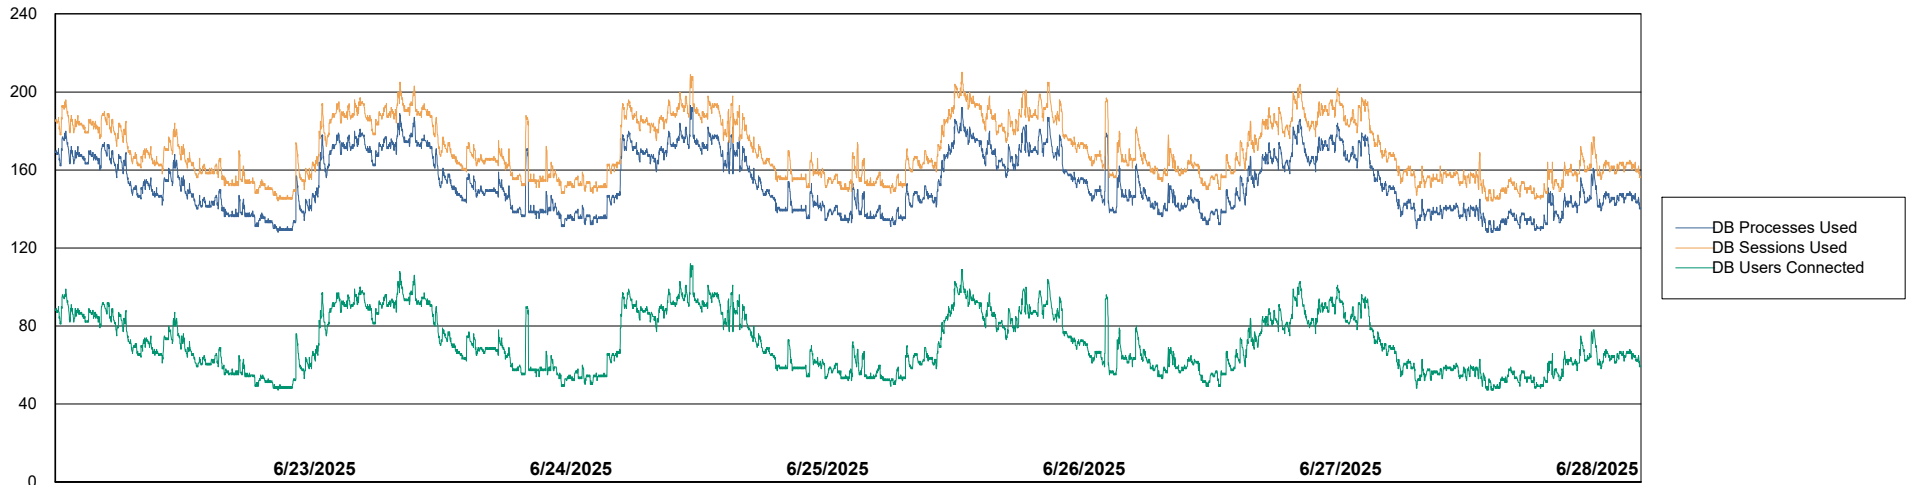

Database Performance LST-DBS6-AMS_DB_ABSEE2