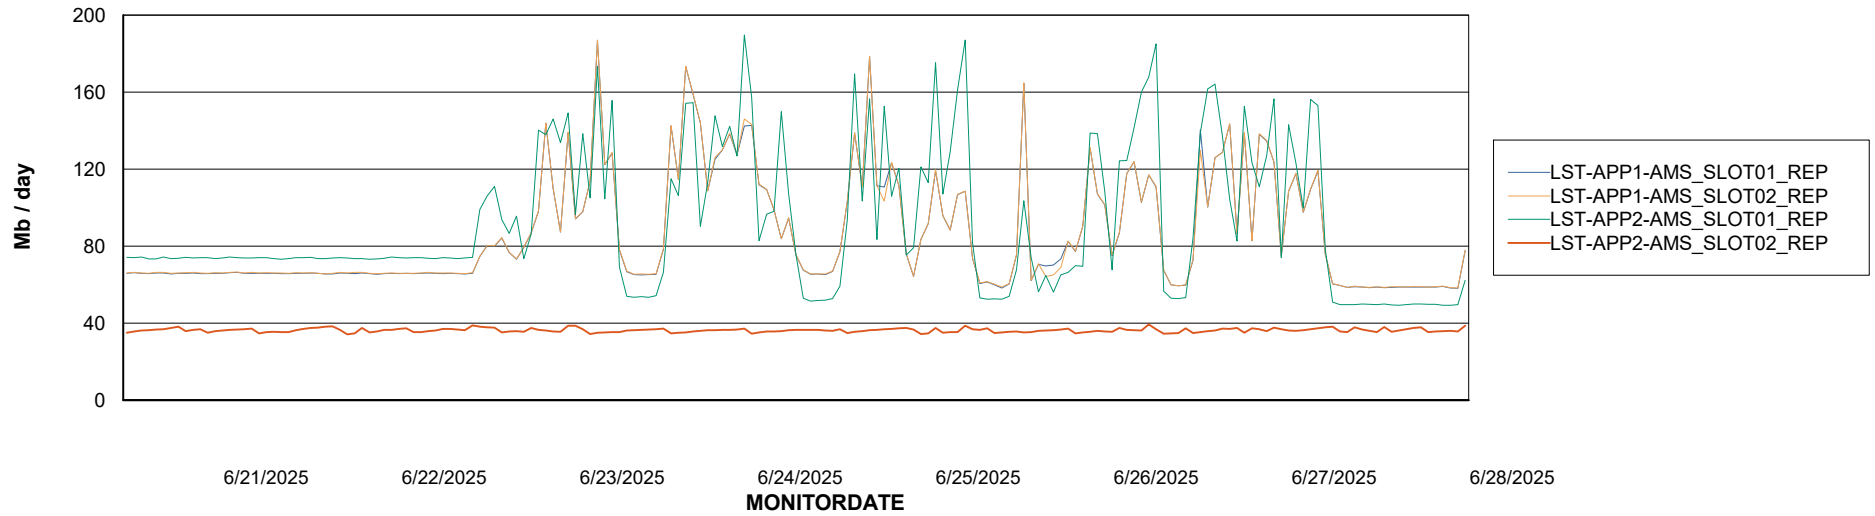

ABSSolute Application ReportServer Services

Avg memory used per ReportServer Service