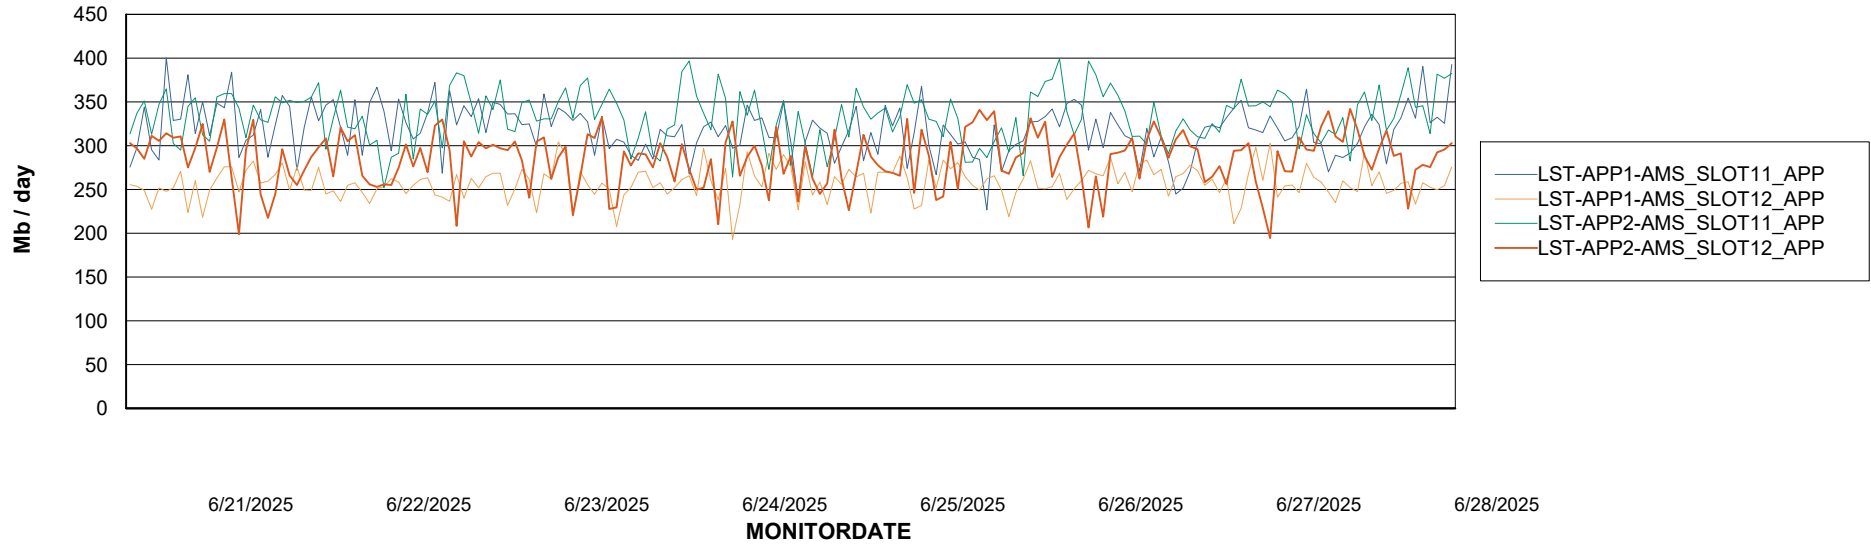

ABSSolute Application Server Services

Avg memory used per ABS Server Service