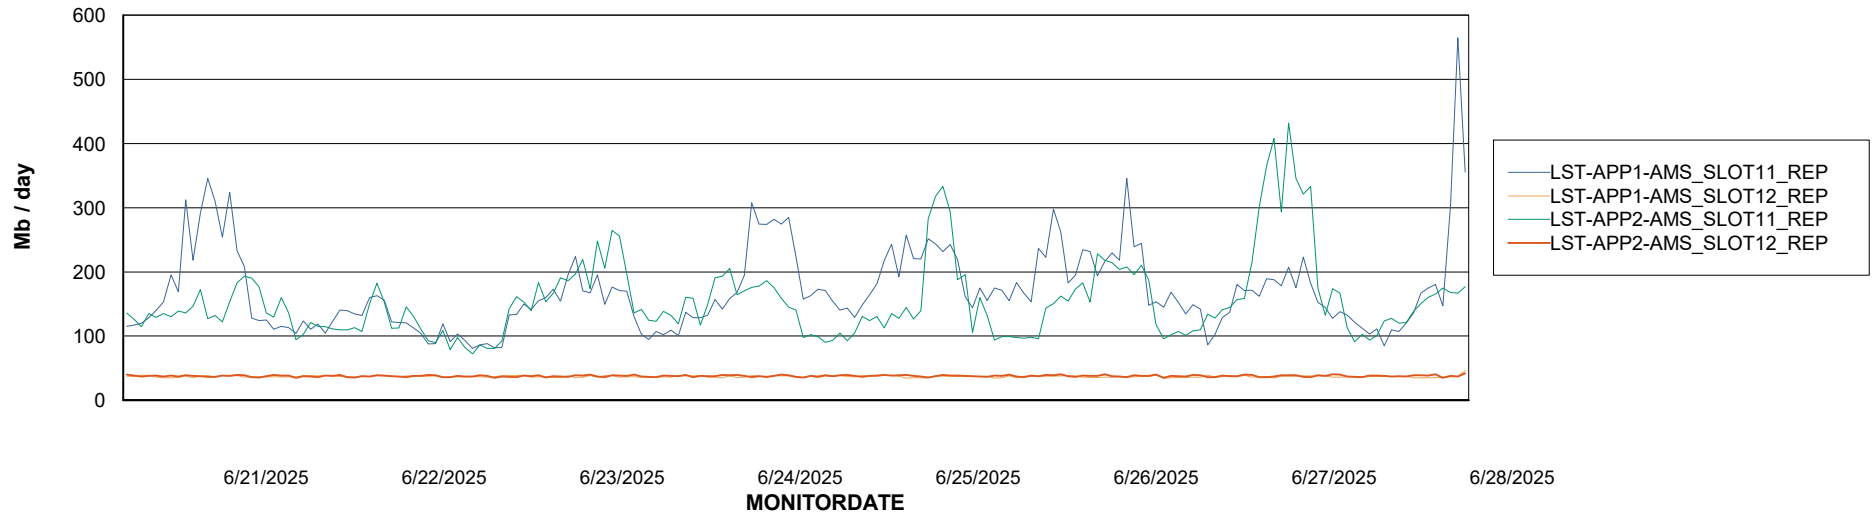

ABSSolute Application ReportServer Services

Avg memory used per ReportServer Service