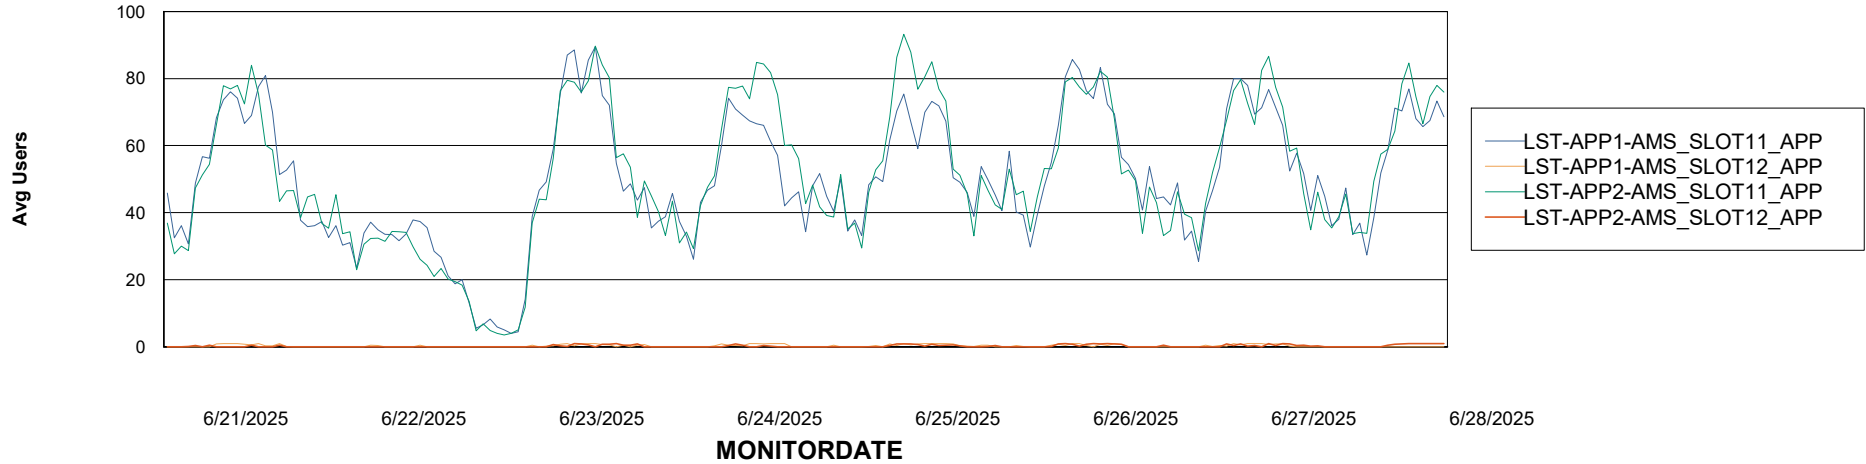

Weekly SLA Customer Report

Customer LST OCI AMS Production ABSCH2
Database ID 216

ABSSolute Application Server Services

Avg memory used per ABS Server Service

Avg users per day per ABS server

Weekly SLA Customer Report