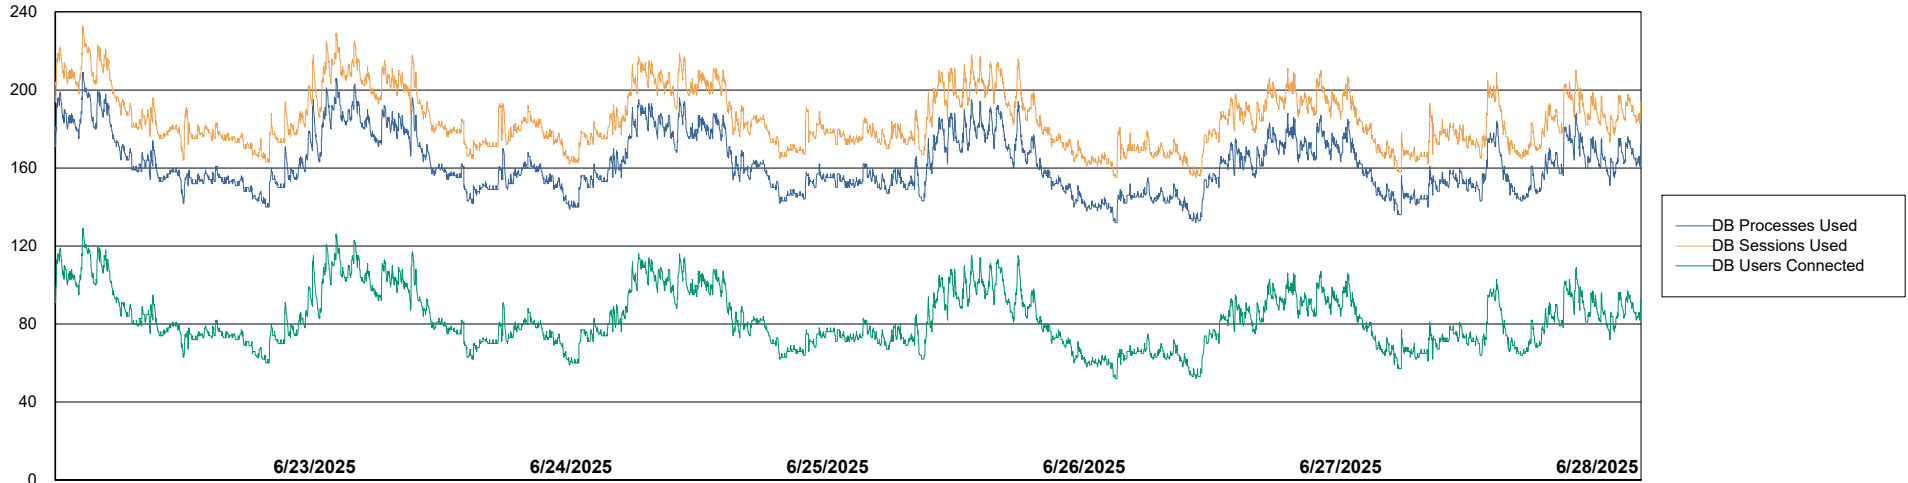

Database Performance LST-DBS2-AMS_DB_ABSCH2