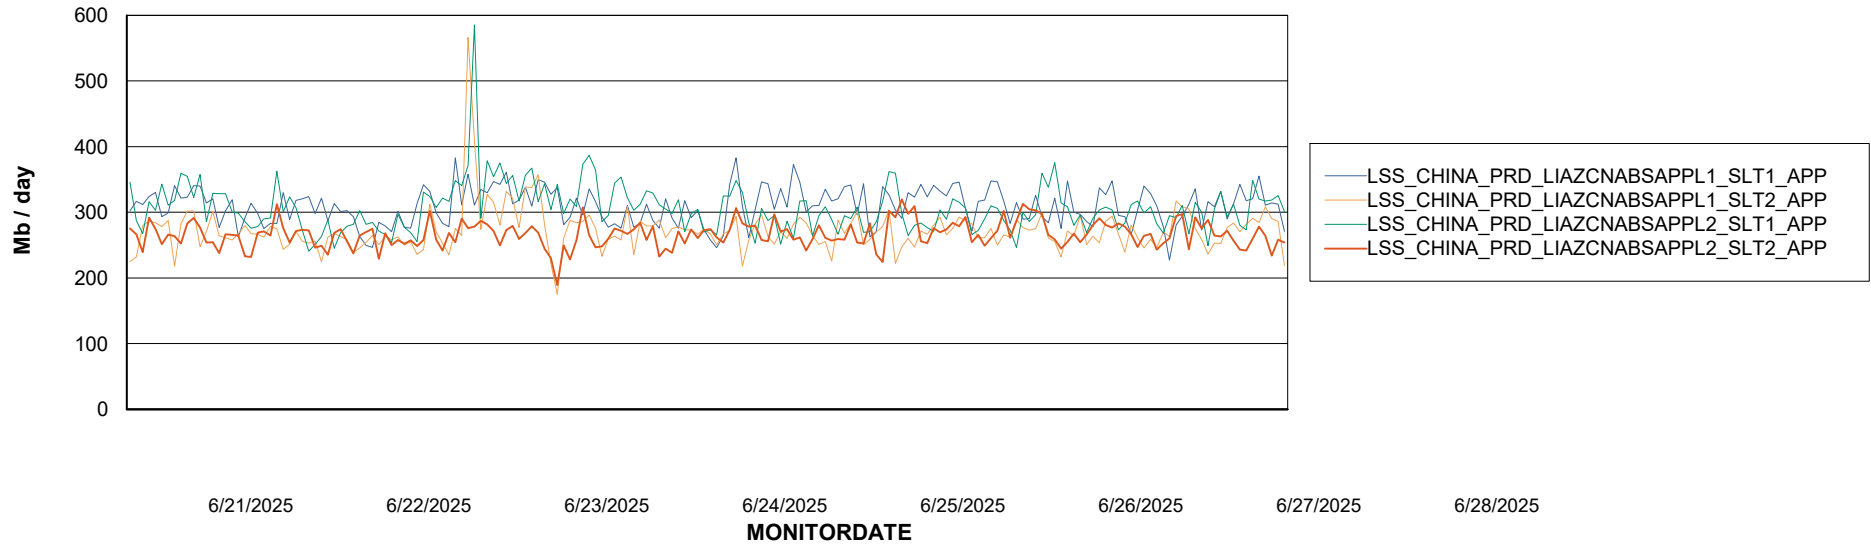

ABSSolute Application Server Services

Avg memory used per ABS Server Service