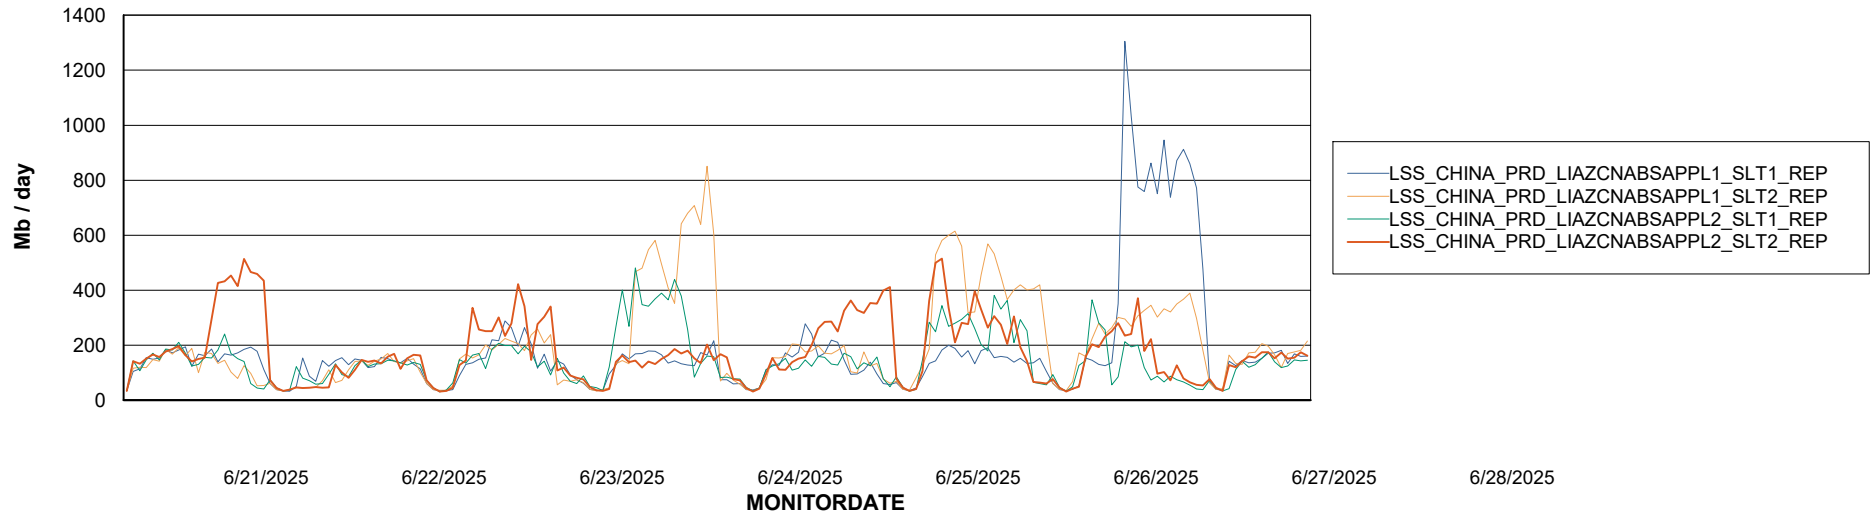

ABSSolute Application ReportServer Services

Avg memory used per ReportServer Service