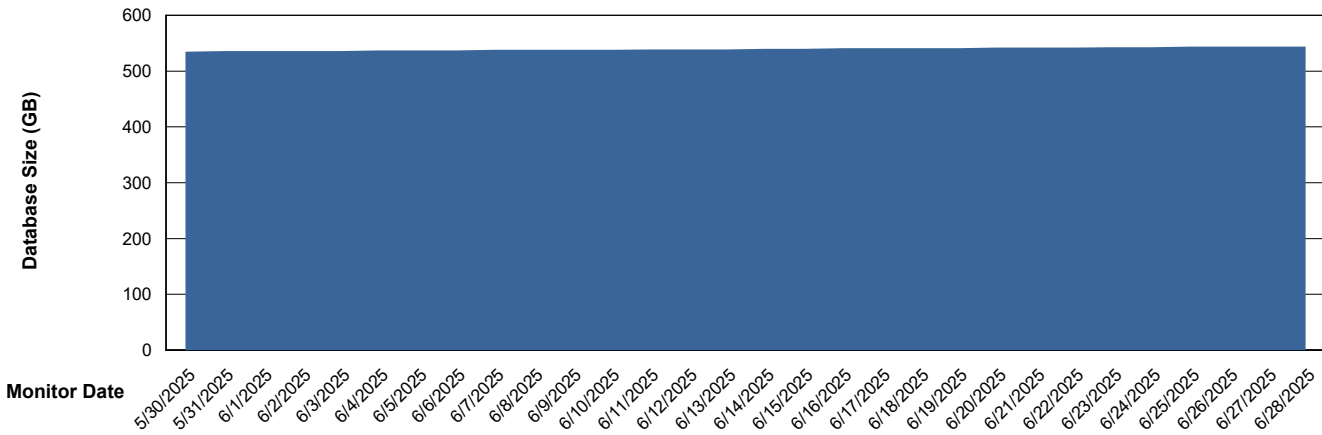

Database growth over last month

Database Tablespace LSS_CHINA_PRD_liazcne2VMProdABSSoluteDB1_ABS1

Date	Tablespace Name	Filesize (Gb)	Usedsize (Gb)	Percentage free
6/28/2025	ABSDATA	576	487	15
	INDX	42	34	19
6/27/2025	ABSDATA	576	487	15
	INDX	42	34	19
6/26/2025	ABSDATA	576	487	15
	INDX	42	34	19
6/25/2025	ABSDATA	576	487	16
	INDX	42	34	19
6/24/2025	ABSDATA	576	486	16
	INDX	42	34	19
6/23/2025	ABSDATA	576	486	16
	INDX	42	34	19
6/22/2025	ABSDATA	576	486	16
	INDX	42	34	19