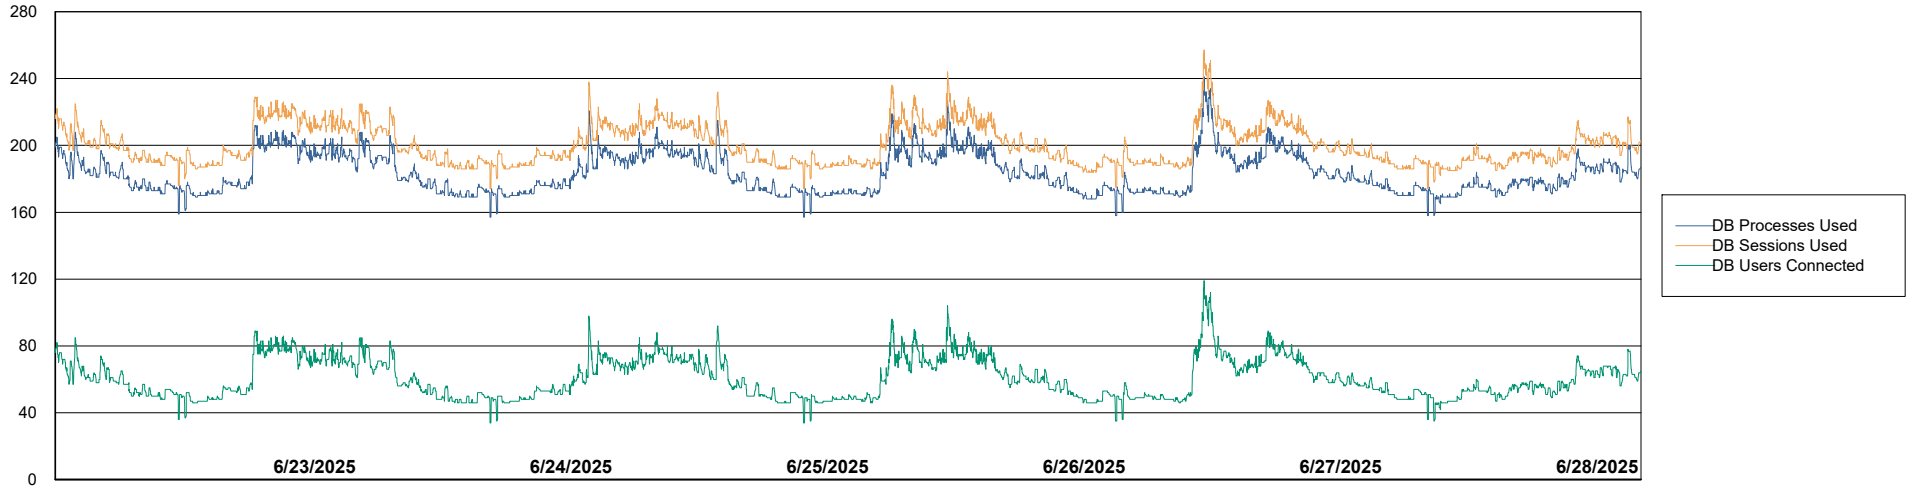

Harddisk Usage LSS_CHINA_PRD_liazcne2VMProdABSSoluteDB2

	Free disk space on / (%)	Total disk space on / (Gb)	Used disk space on / (Gb)	Free disk space on /boot (%)	Total disk space on /boot (Gb)	Used disk space on /boot (Gb)	Free disk space on /u01 (%)	Total disk space on /u01 (Gb)	Used disk space on /u01 (Gb)	Free disk space on /u02 (%)
6/28/2025	87	63	8	69	0	0	48	49	24	31
6/27/2025	87	63	8	69	0	0	48	49	24	31
6/26/2025	87	63	8	69	0	0	48	49	24	31
6/25/2025	87	63	8	69	0	0	48	49	24	31
6/24/2025	87	63	8	69	0	0	48	49	24	31
6/23/2025	87	63	8	69	0	0	48	49	24	31
6/22/2025	87	63	8	69	0	0	48	49	24	31

Weekly SLA Customer Report

Customer LSS_CHINA_Production
Database ID 202

Database Performance LSS_CHINA_PRD_liazcne2VMProdABSSoluteDB1_ABS1

Weekly SLA Customer Report

Customer LSS_CHINA_Production
Database ID 202