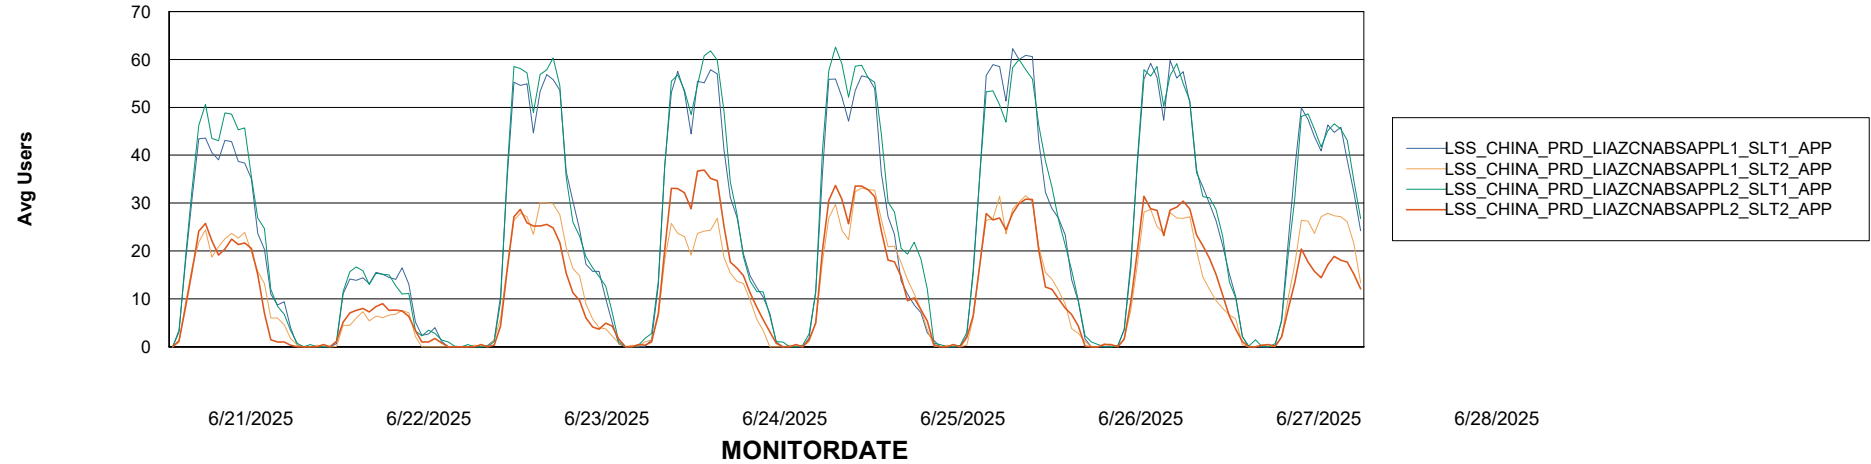

Avg users per day per ABS server