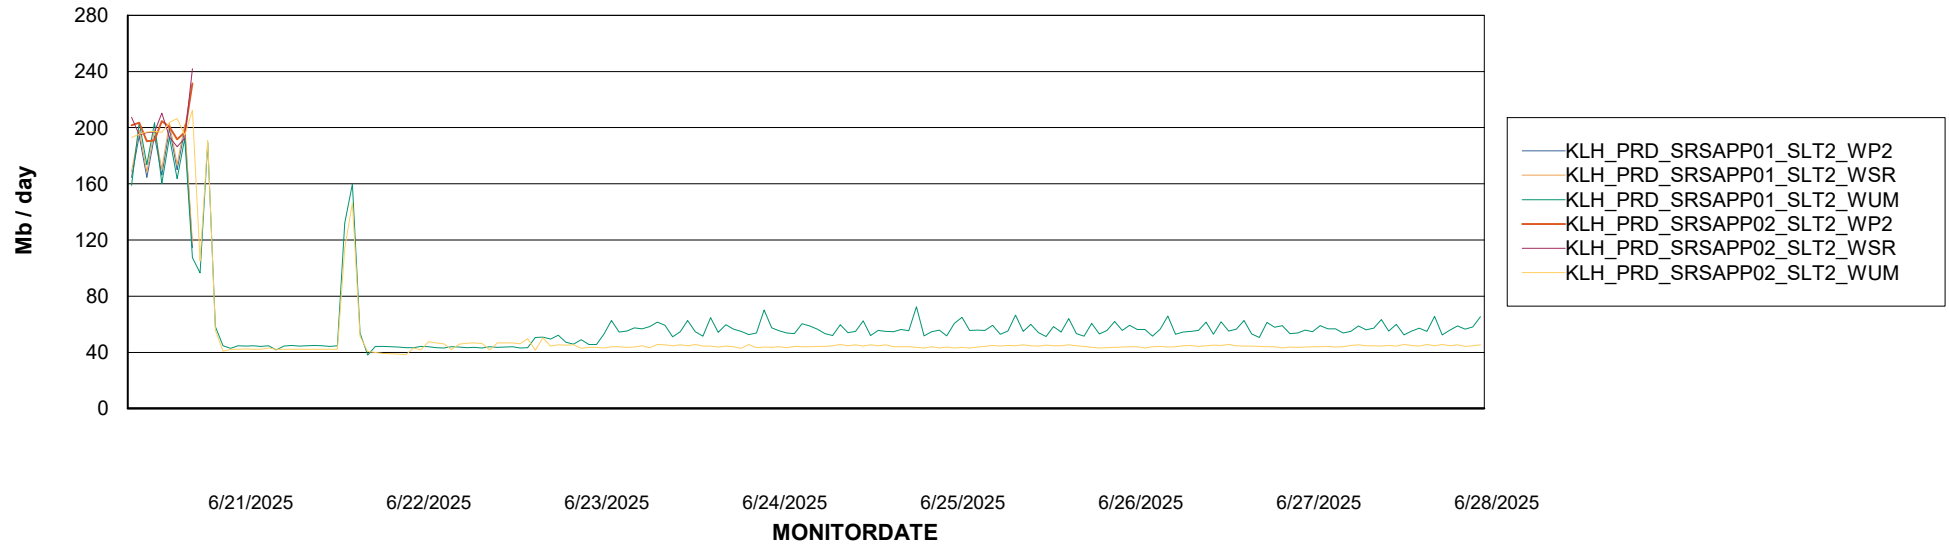

ABSolute Web Component Services

Avg memory used per ABS Web component