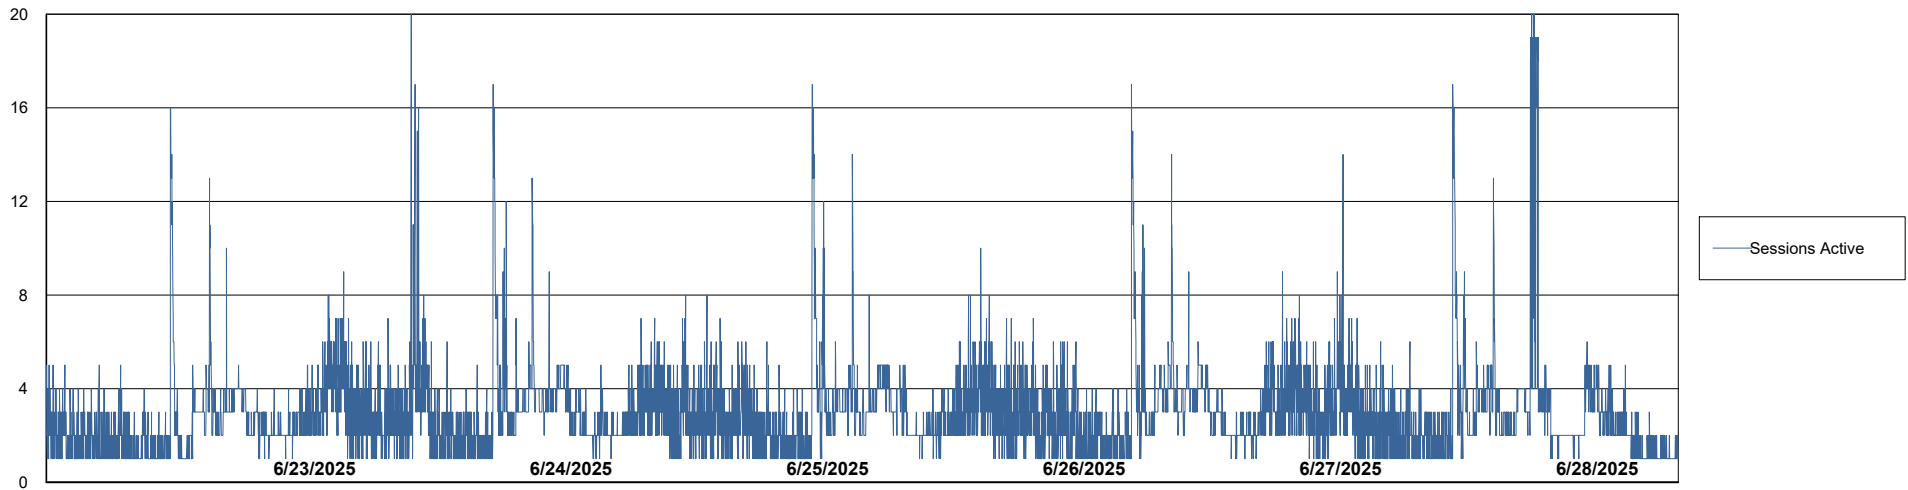

Weekly SLA Customer Report

Customer KLH_Production (24/7)
Database ID 139

Database Performance KLH_PRD_SRSBIDB02_ABS1

Weekly SLA Customer Report

Customer KLH_Production (24/7)
Database ID 139

Database Performance KLH_PRD_SRSDDB01_ABS1