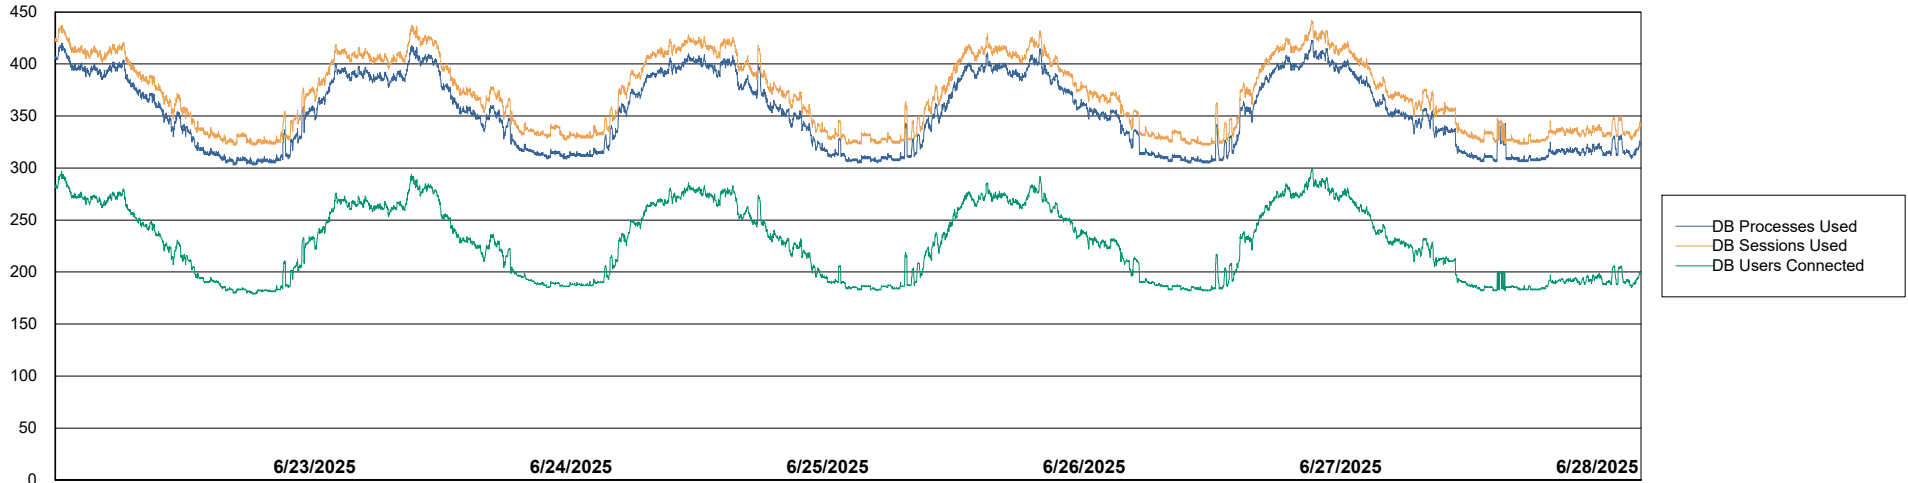

Weekly SLA Customer Report

Customer KLH_Production (24/7)
Database ID 139

Database Performance KLH_PRD_SRSBIDB02_ABS1

Weekly SLA Customer Report

Customer KLH_Production (24/7)
Database ID 139

Database Performance KLH_PRD_SRSDDB01_ABS1