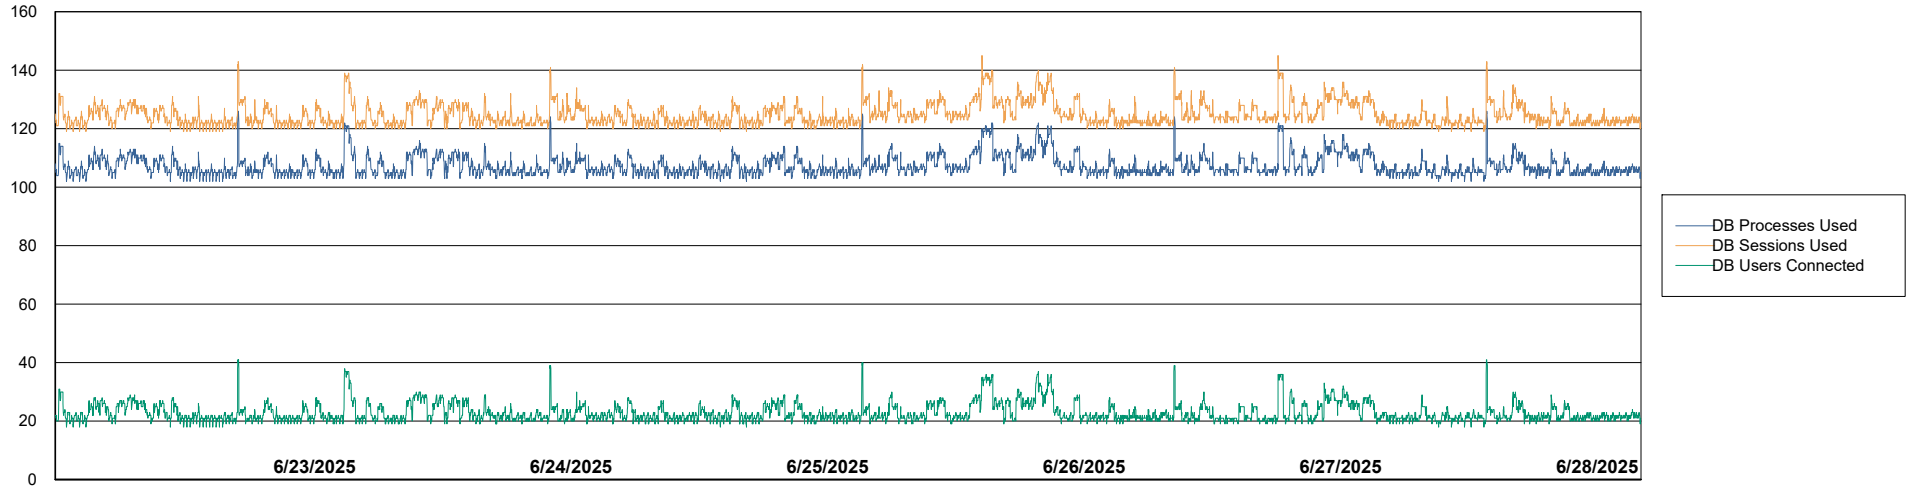

Weekly SLA Customer Report

Customer KLH_Production (24/7)
Database ID 139

Database Performance KLH_PRD_SRSBIDB02_ABS1

Weekly SLA Customer Report

Customer KLH_Production (24/7)
Database ID 139

Database Performance KLH_PRD_SRSDDB01_ABS1