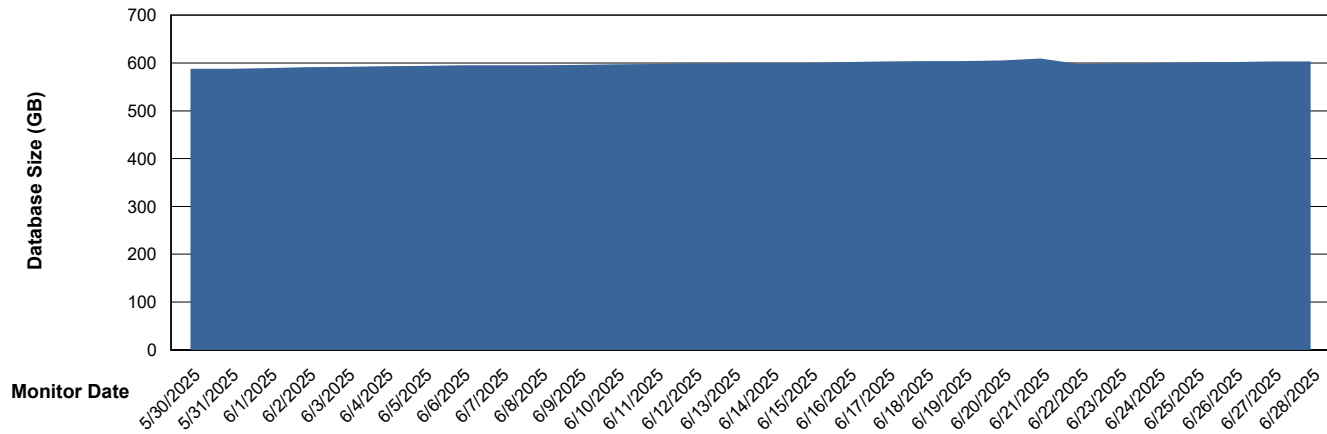

Customer KLH_Production (24/7)
Database ID 139

DATABASE SIZE KLH_PRD_SRSBIDB02_ABS1

Database growth over last month

DATABASE SIZE KLH_PRD_SRSDB01_ABS1

Database growth over last month

Weekly SLA Customer Report