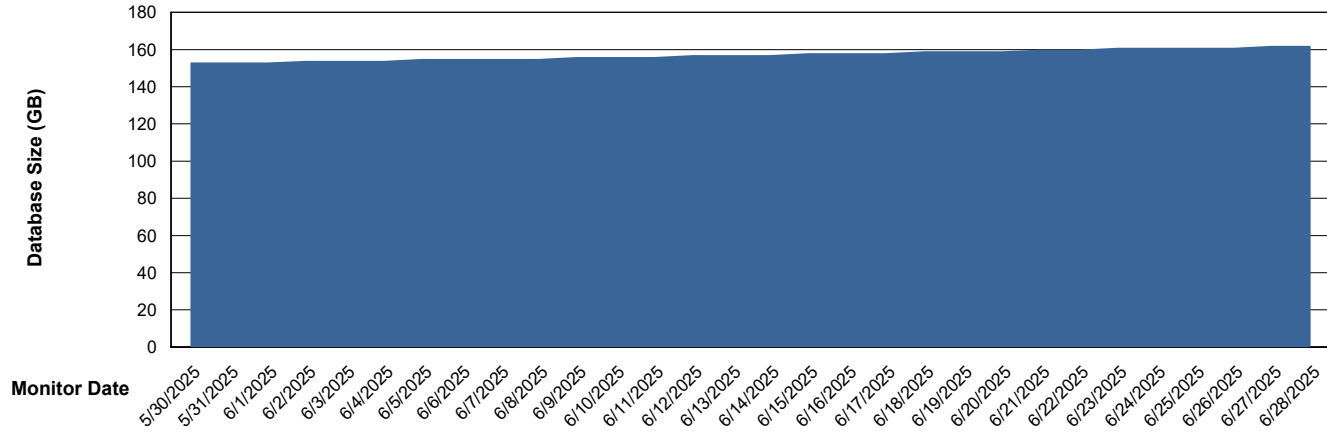

Weekly SLA Customer Report

Customer KLH_Production (24/7)
Database ID 139

Database Performance KLH_PRD_SRSD02_HSBABS1

DB Processes Max 0
DB Processes Max 1,000
DB Processes Max 4

Weekly SLA Customer Report

Customer KLH_Production (24/7)
Database ID 139

DATABASE SIZE KLH_PRD_SRSBIDB02_ABS1

Database growth over last month

DATABASE SIZE KLH_PRD_SRSDB01_ABS1

Database growth over last month

Weekly SLA Customer Report