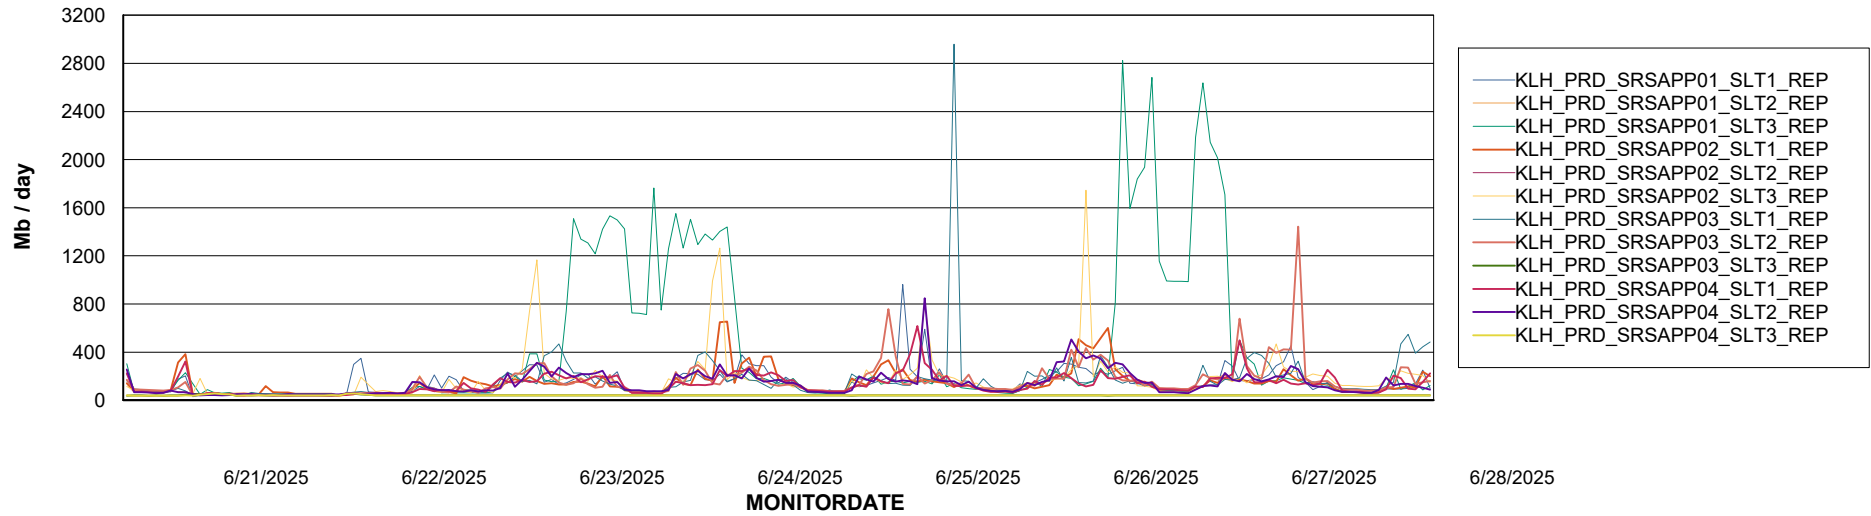

ABSSolute Application ReportServer Services

Avg memory used per ReportServer Service