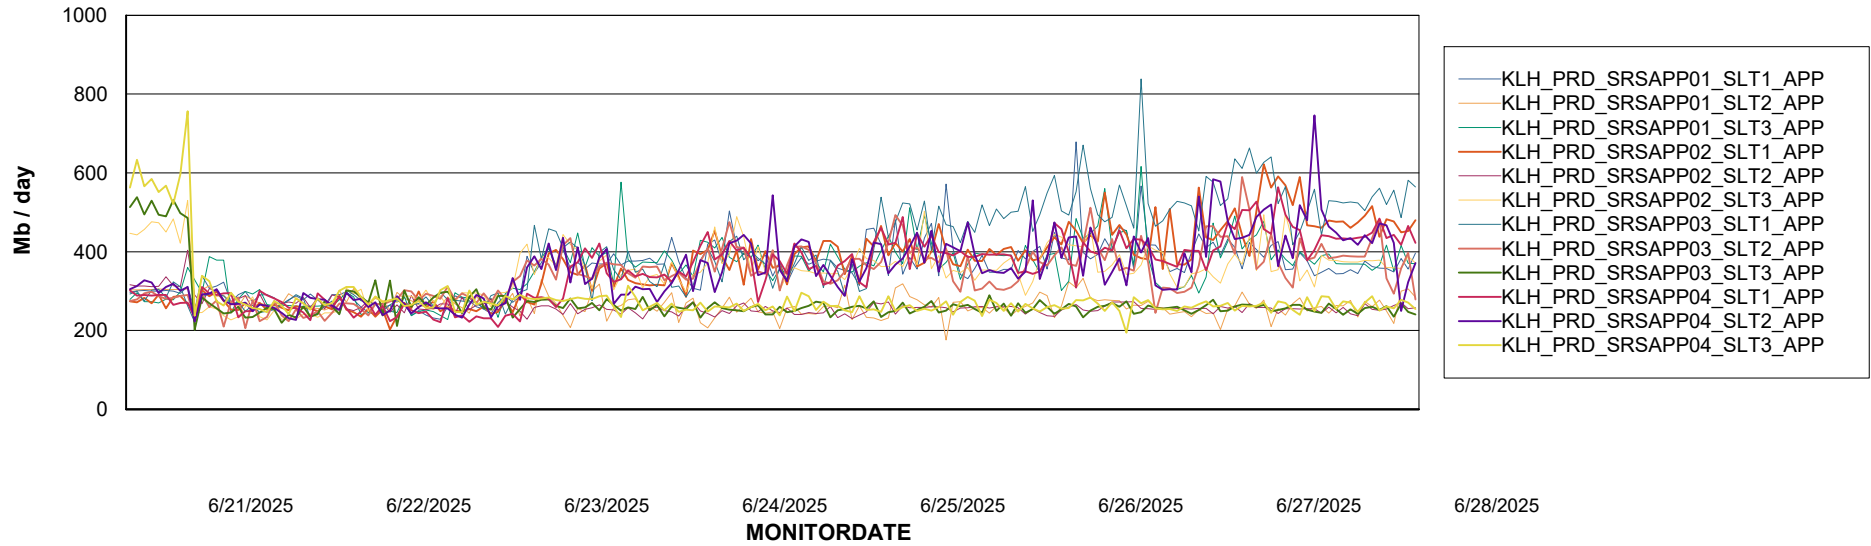

ABSSolute Application Server Services

Avg memory used per ABS Server Service