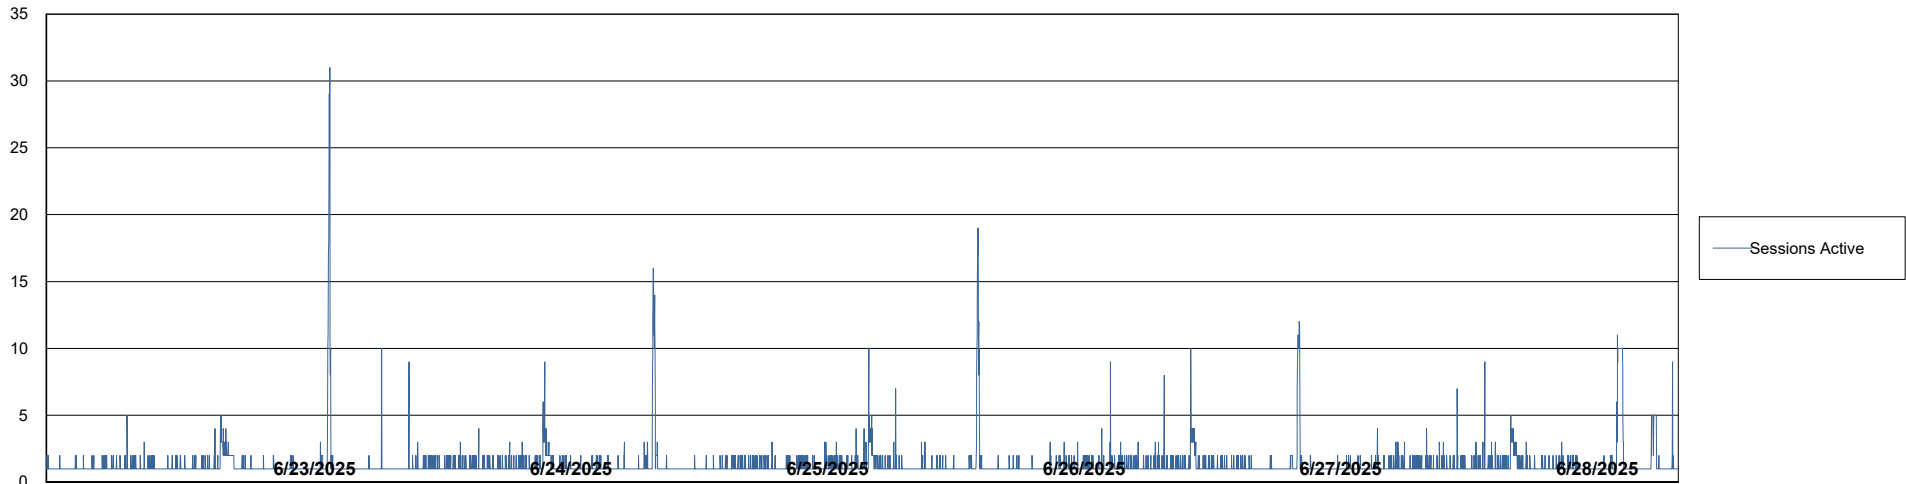

Weekly SLA Customer Report

Customer KBR OCI TOR Production
Database ID 200

Database Performance KBR-BI-TOR_PROD_ABS1

Weekly SLA Customer Report

Customer KBR OCI TOR Production
Database ID 200

Database Performance KBR-DBS1-TOR_PROD_ABS1