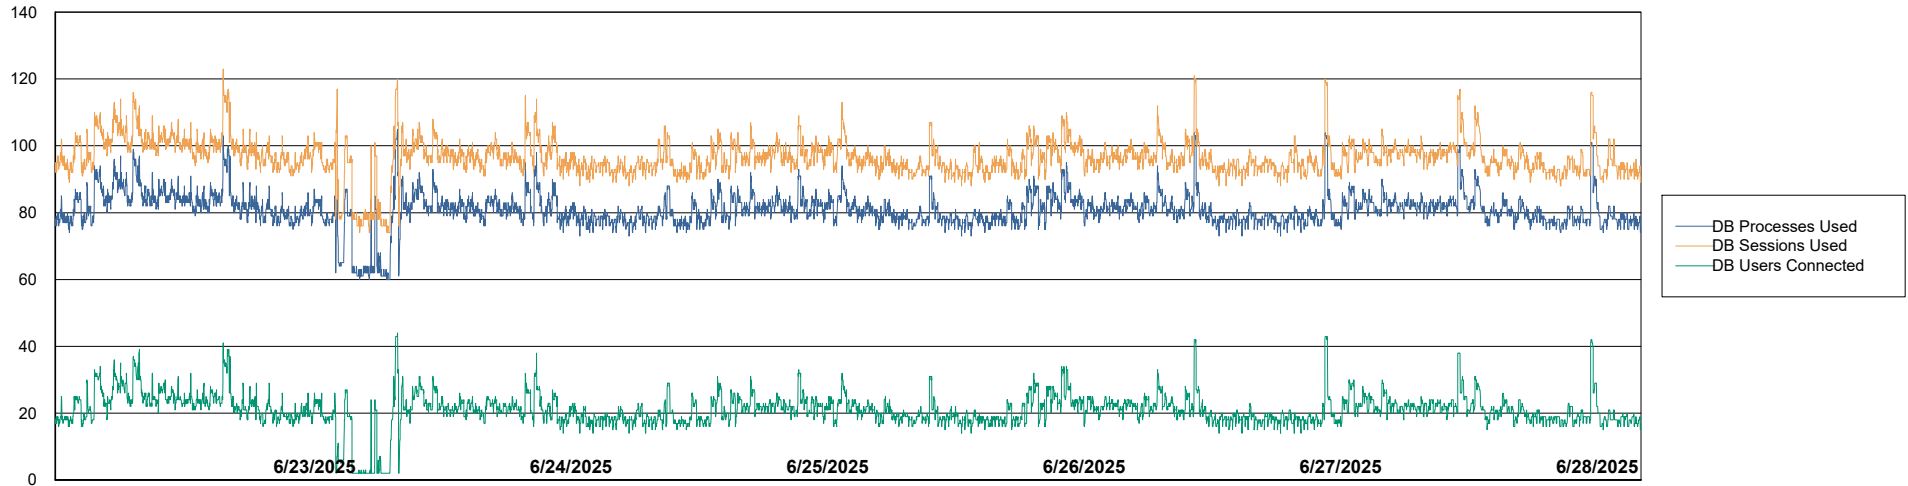

Database Performance KBR-BI-TOR_PROD_ABS1