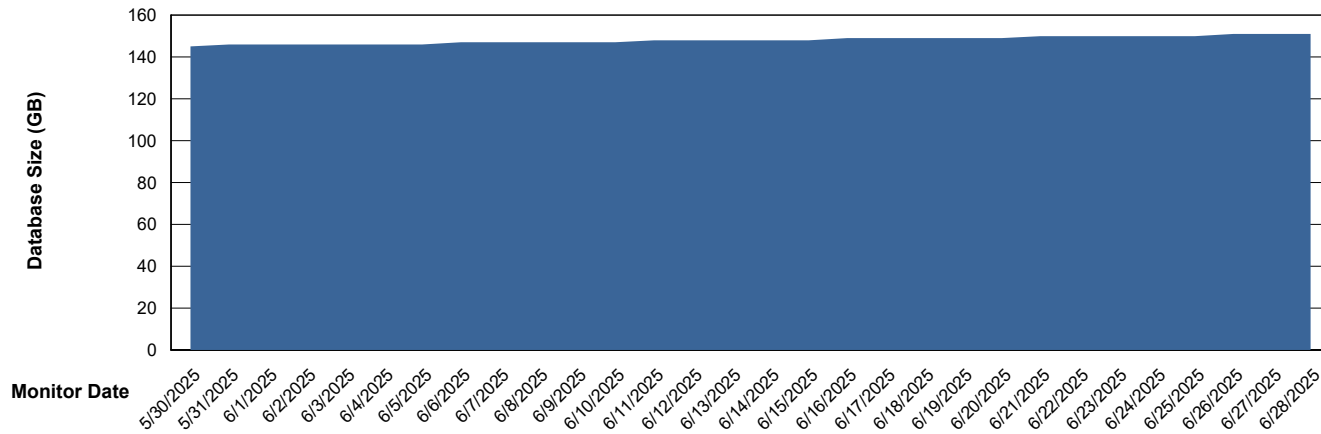

Customer KBR OCI TOR Production
Database ID 200

DATABASE SIZE KBR-BI-TOR_PROD_ABS1

Database growth over last month

DATABASE SIZE KBR-DBS1-TOR_PROD_ABS1

Database growth over last month

Weekly SLA Customer Report