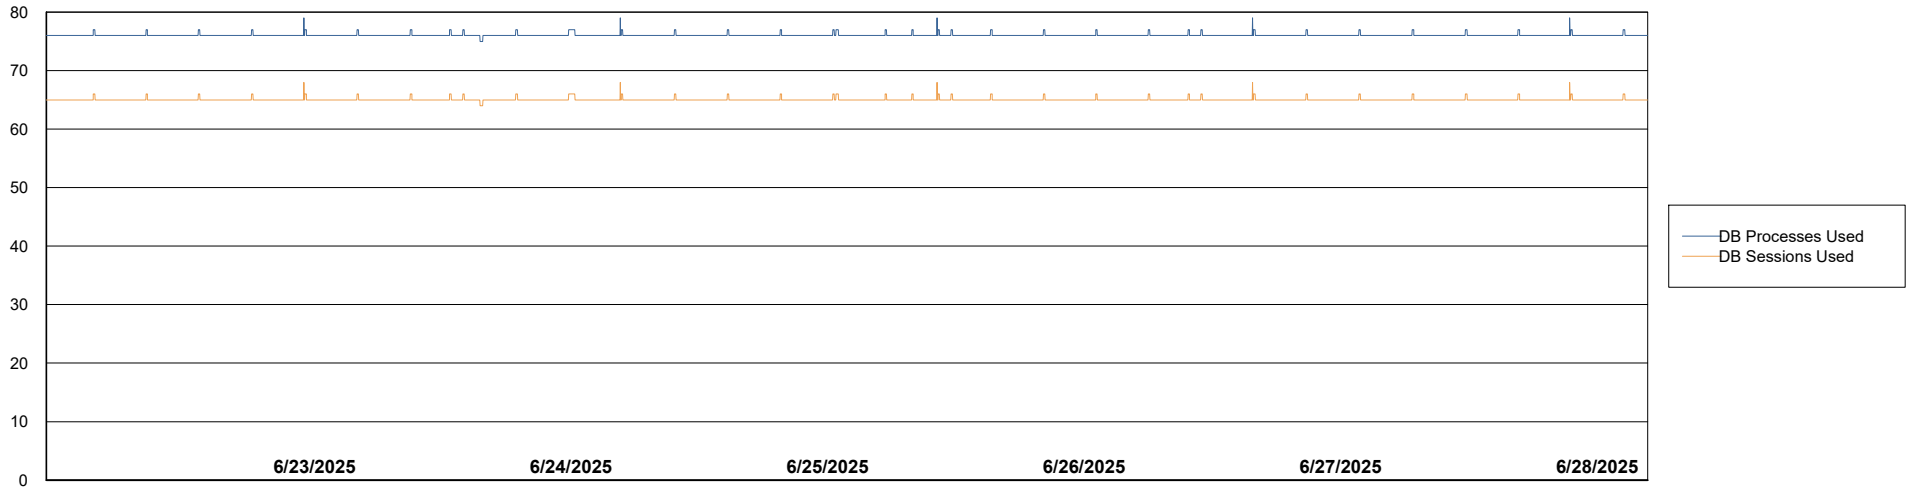

Database Performance KBR-DBS2-TOR_PROD_HSBABS1

DB Processes Max 0
DB Processes Max 1,000
DB Processes Max 4