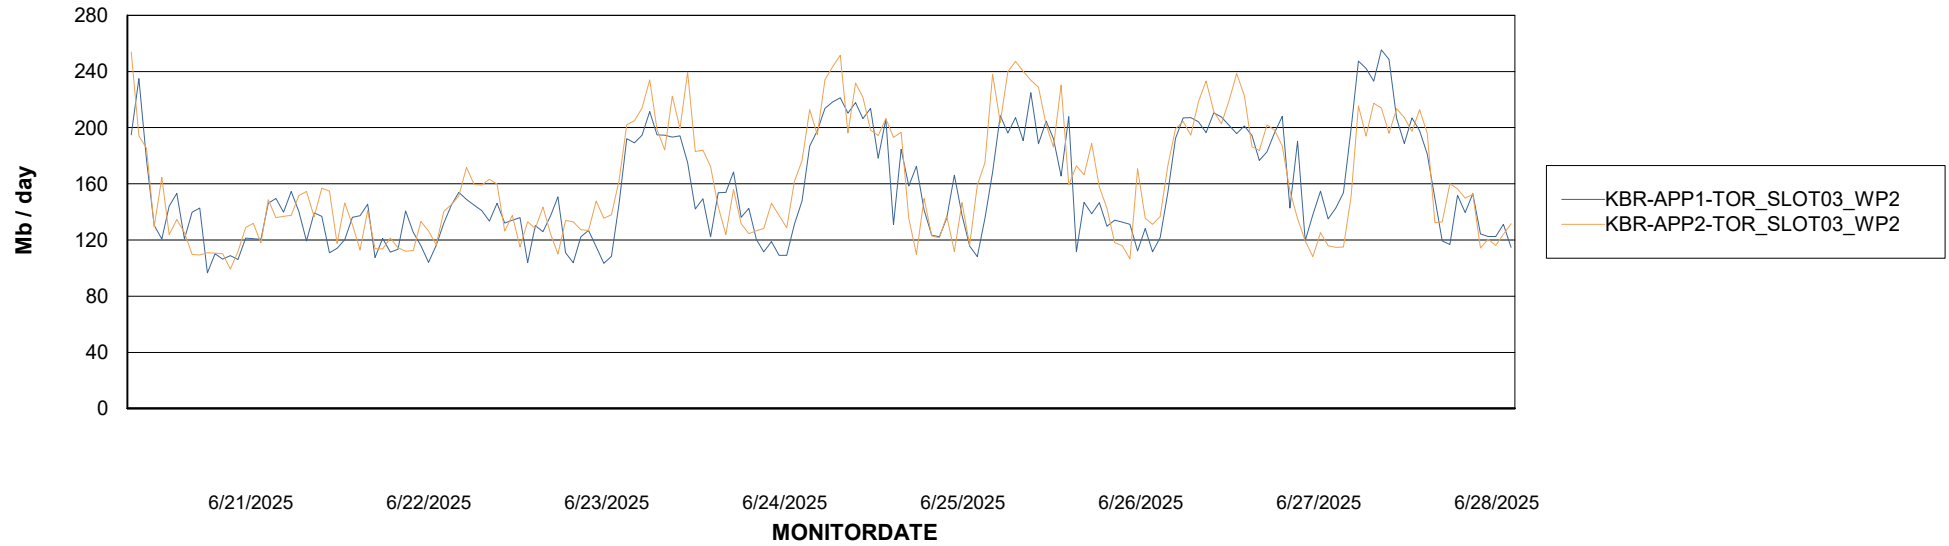

ABSolute Web Component Services

Avg memory used per ABS Web component