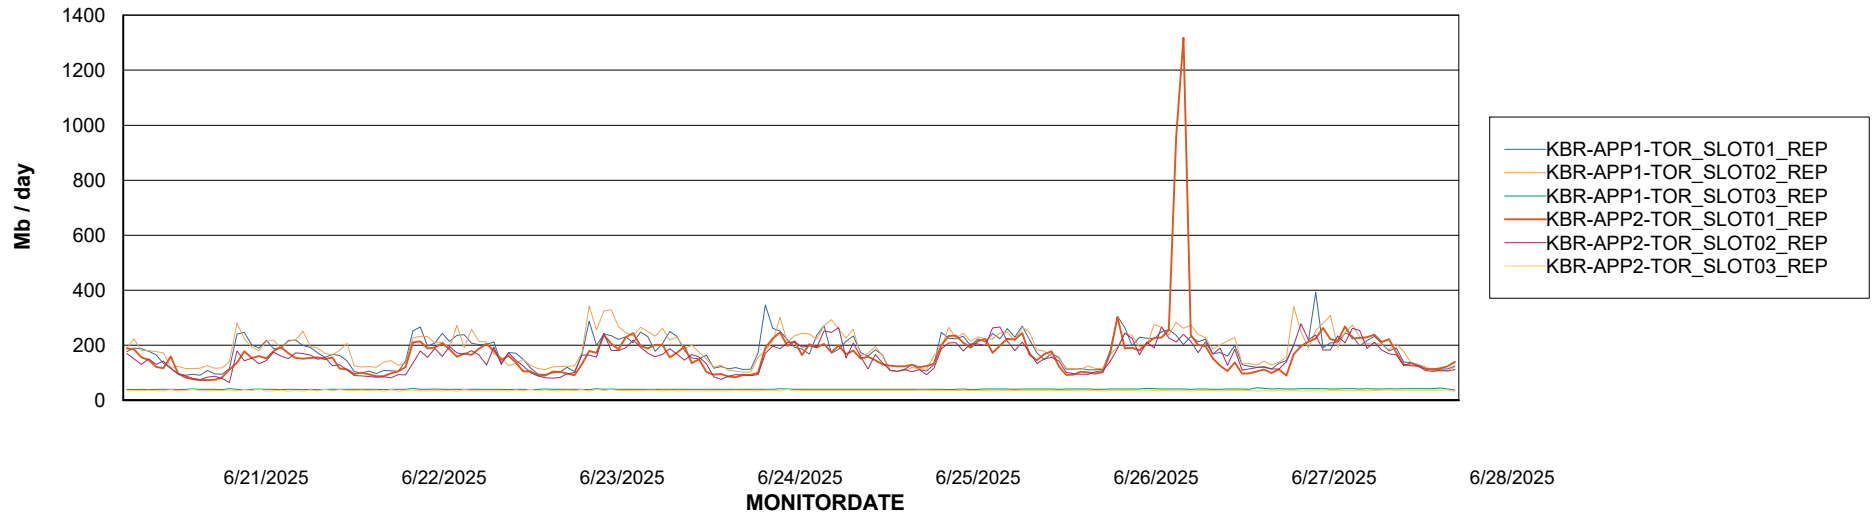

ABSSolute Application ReportServer Services

Avg memory used per ReportServer Service