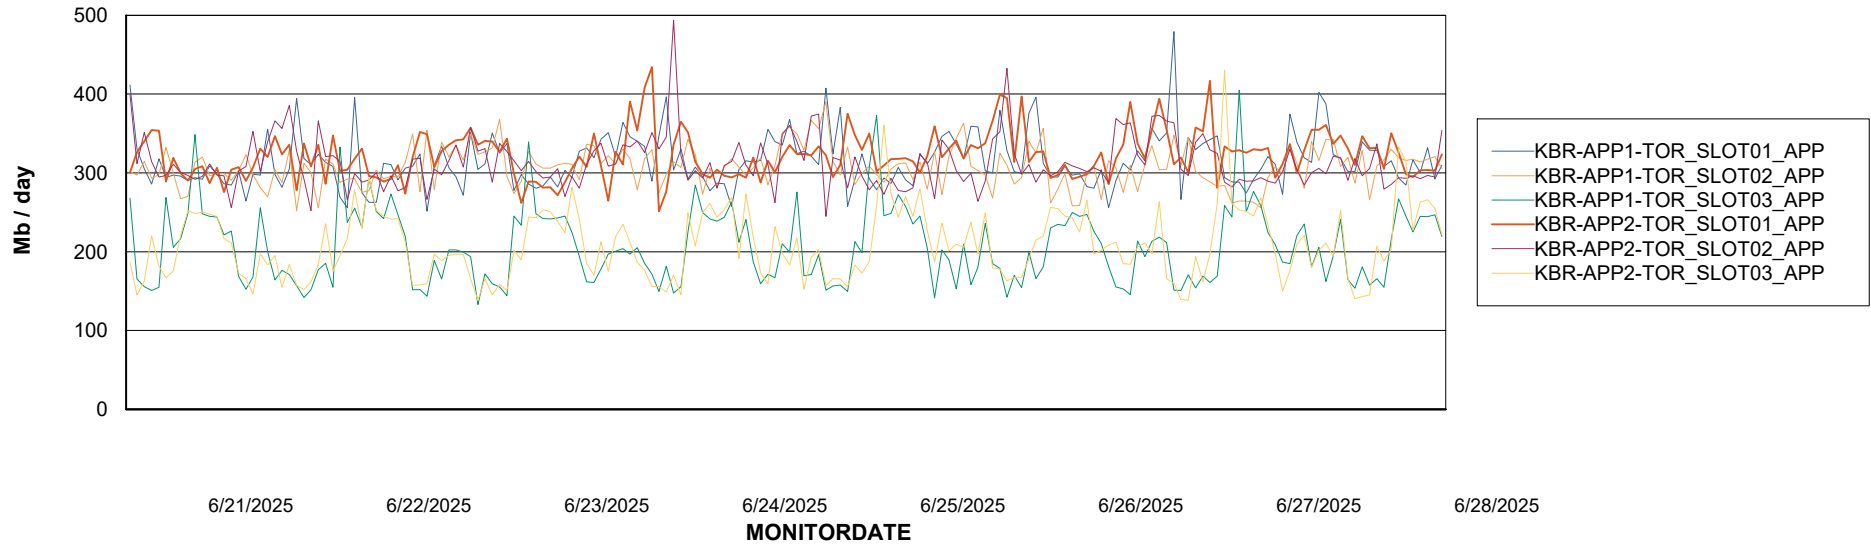

ABSolute Application Server Services

Avg memory used per ABS Server Service