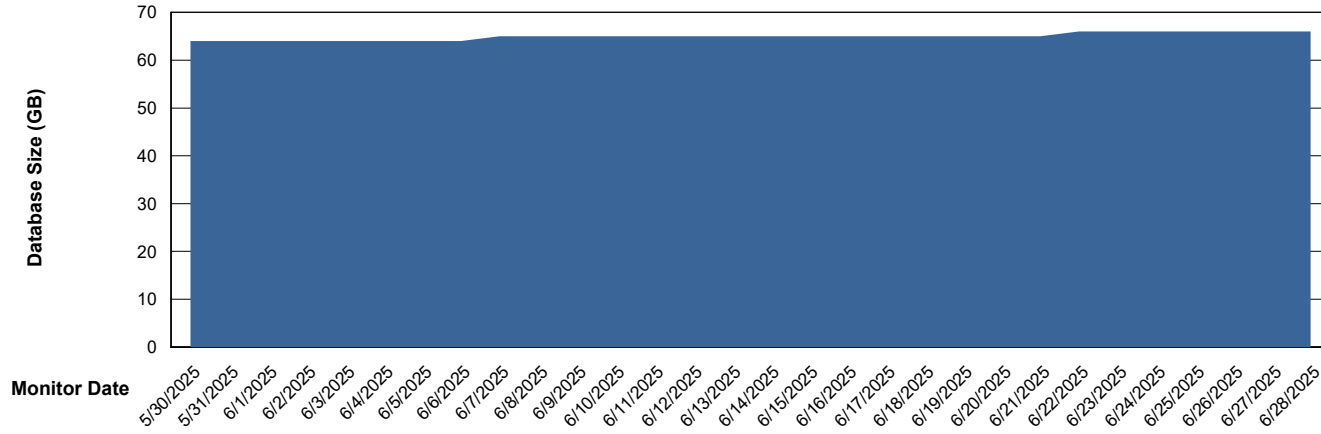

DATABASE SIZE KBR-BI-TOR_PROD_ABS1

Database growth over last month