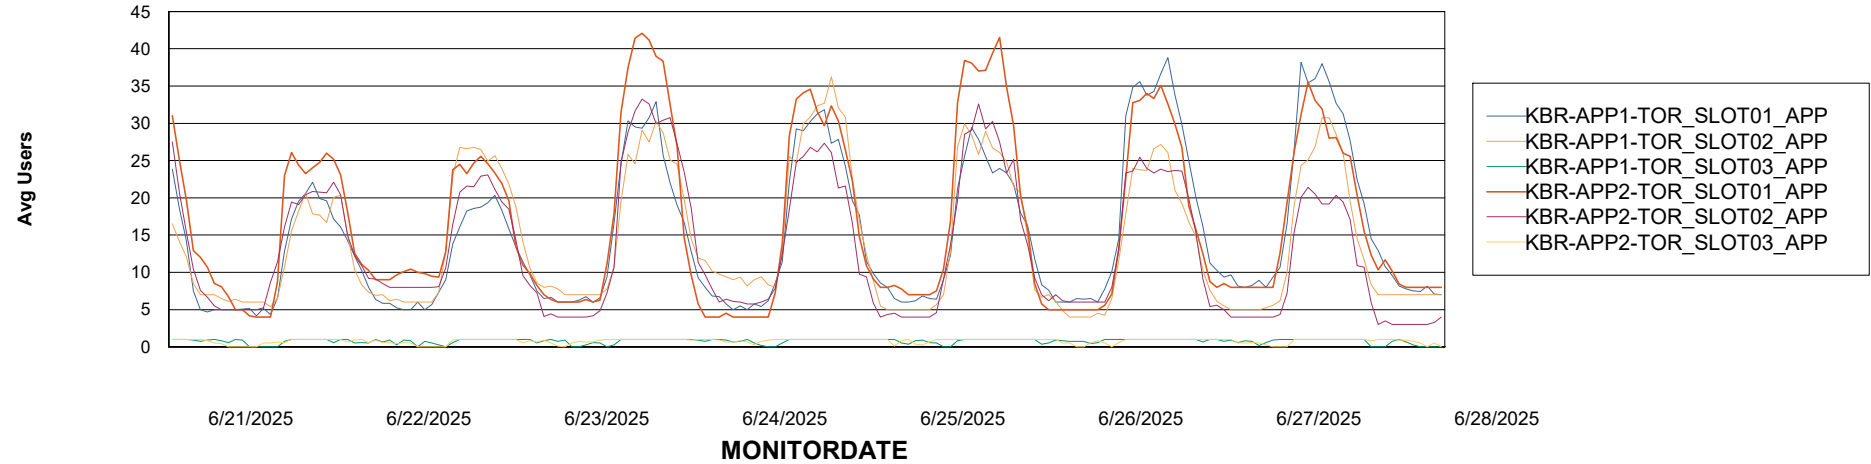

Avg users per day per ABS server