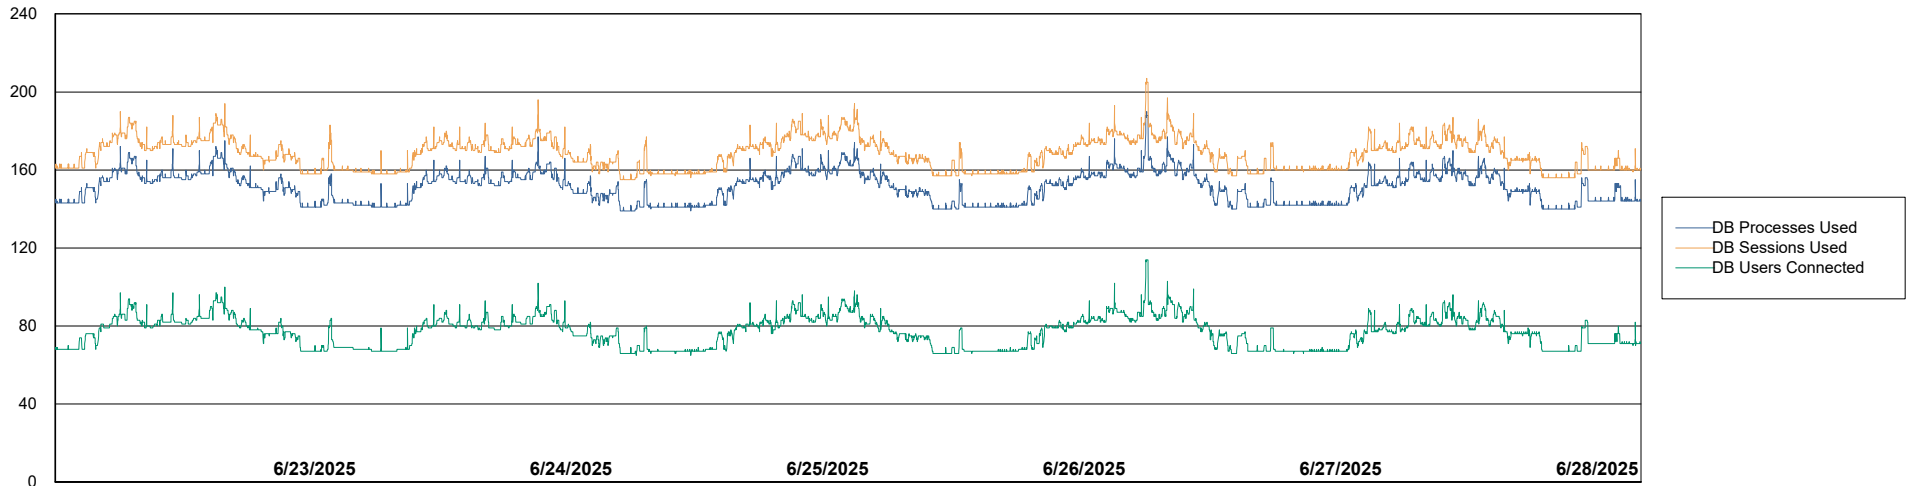

Weekly SLA Customer Report

Customer KBR OCI TOR Production
Database ID 200

Database Performance KBR-BI-TOR_PROD_ABS1

Weekly SLA Customer Report

Customer KBR OCI TOR Production
Database ID 200

Database Performance KBR-DBS1-TOR_PROD_ABS1