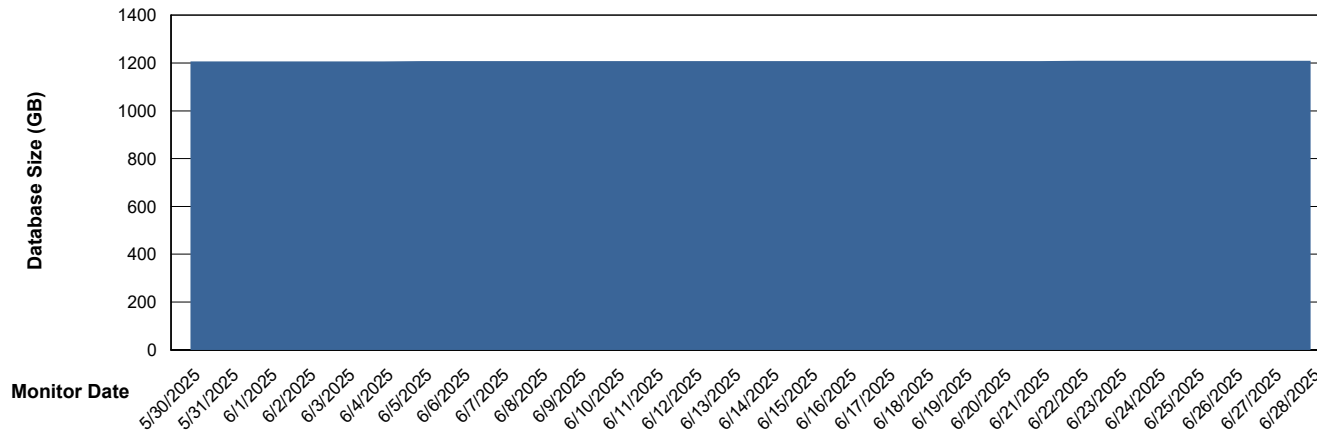

Customer JSG_Production (24/7)
Database ID 102

DATABASE SIZE JSG_PRD_BASHIR_DB_ABS1

Database growth over last month

DATABASE SIZE JSG_PRD_RIKER_DB_HSBABS1

Database growth over last month

Weekly SLA Customer Report