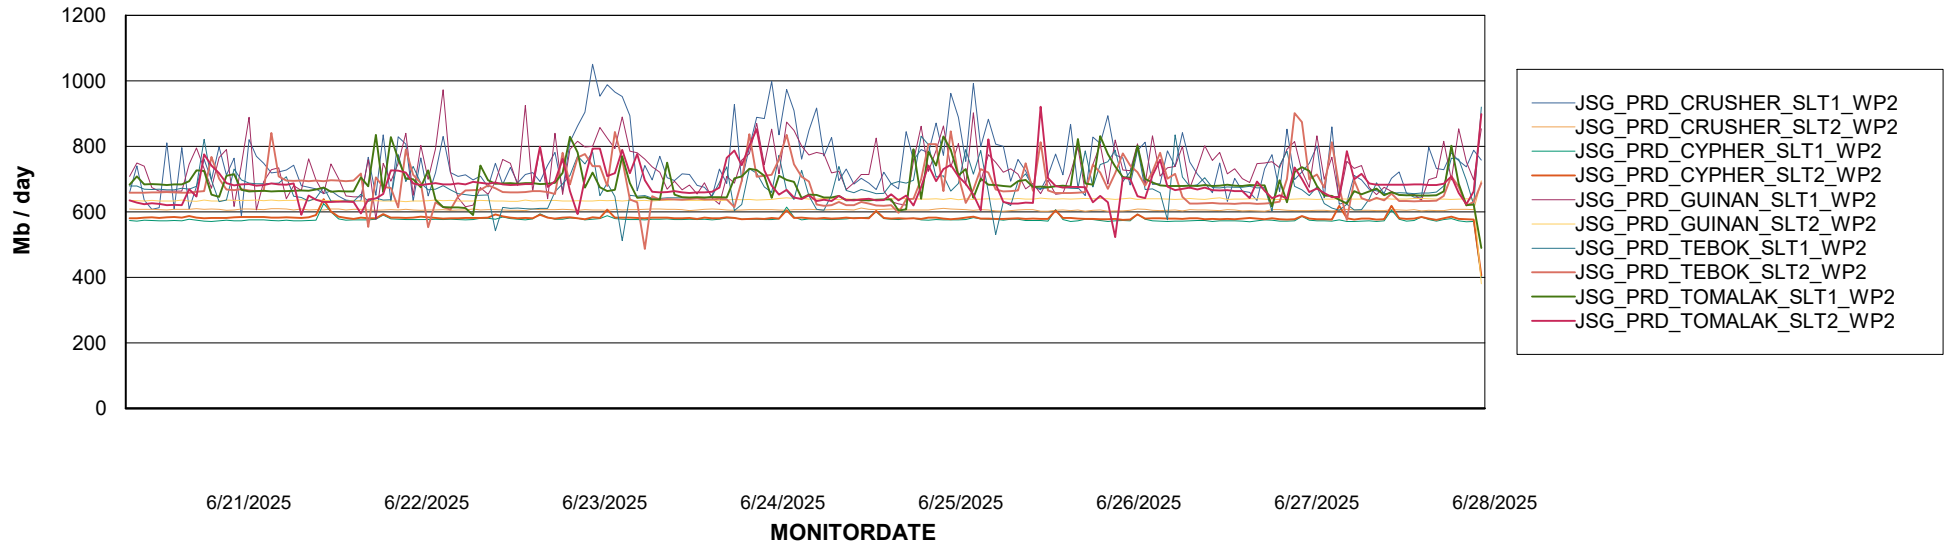

ABSSolute Web Component Services

Avg memory used per ABS Web component