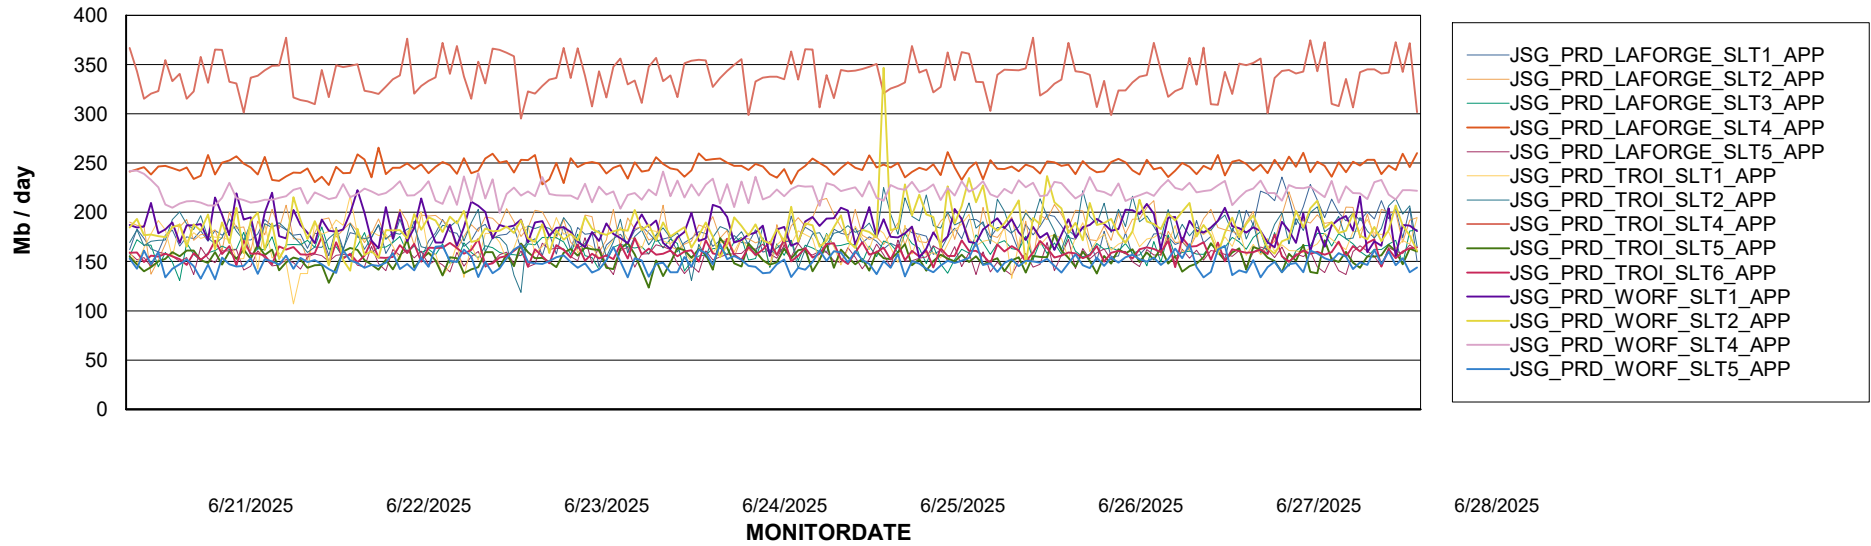

ABSSolute Application Server Services

Avg memory used per ABS Server Service