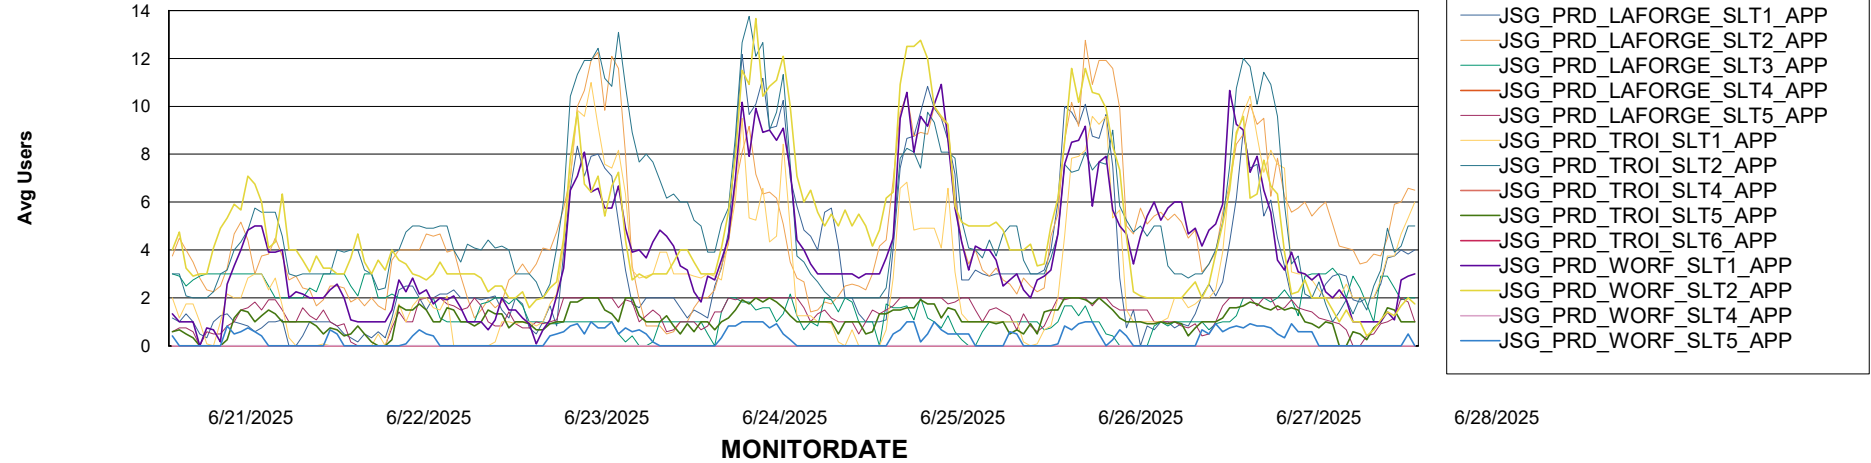

Avg users per day per ABS server