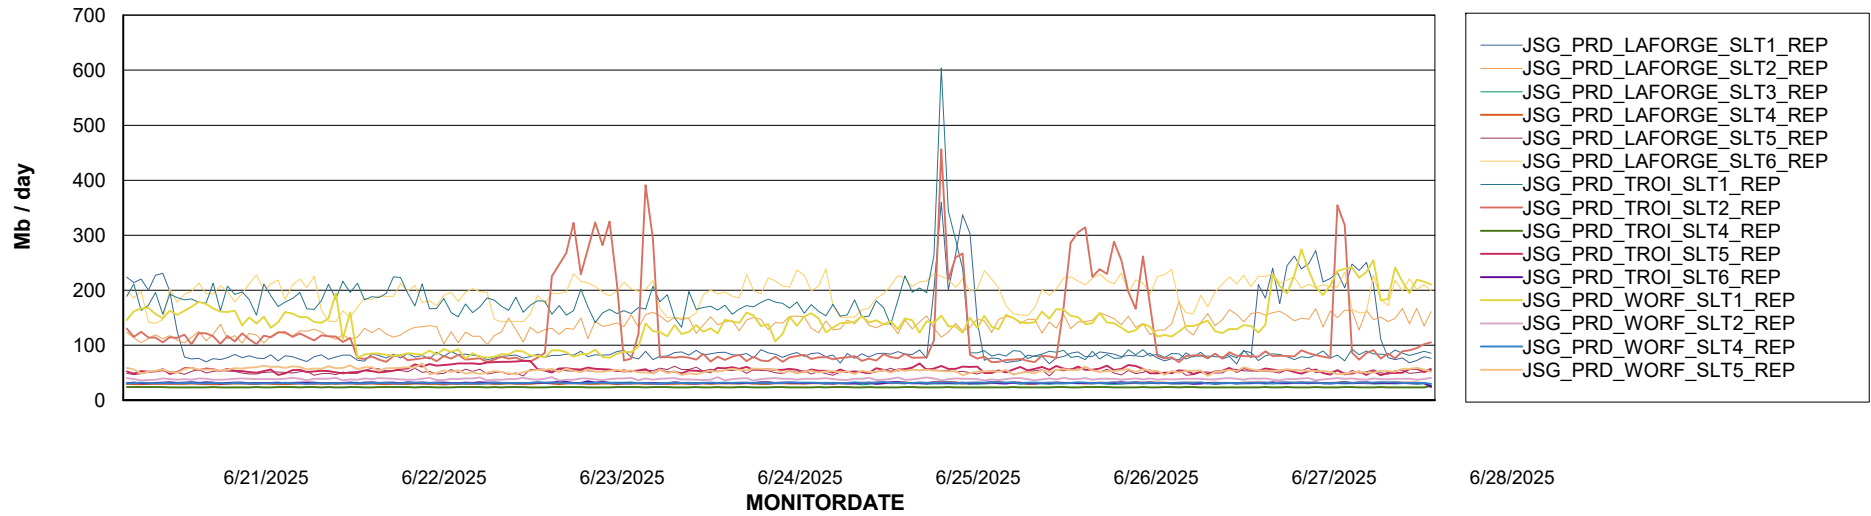

ABSSolute Application ReportServer Services

Avg memory used per ReportServer Service