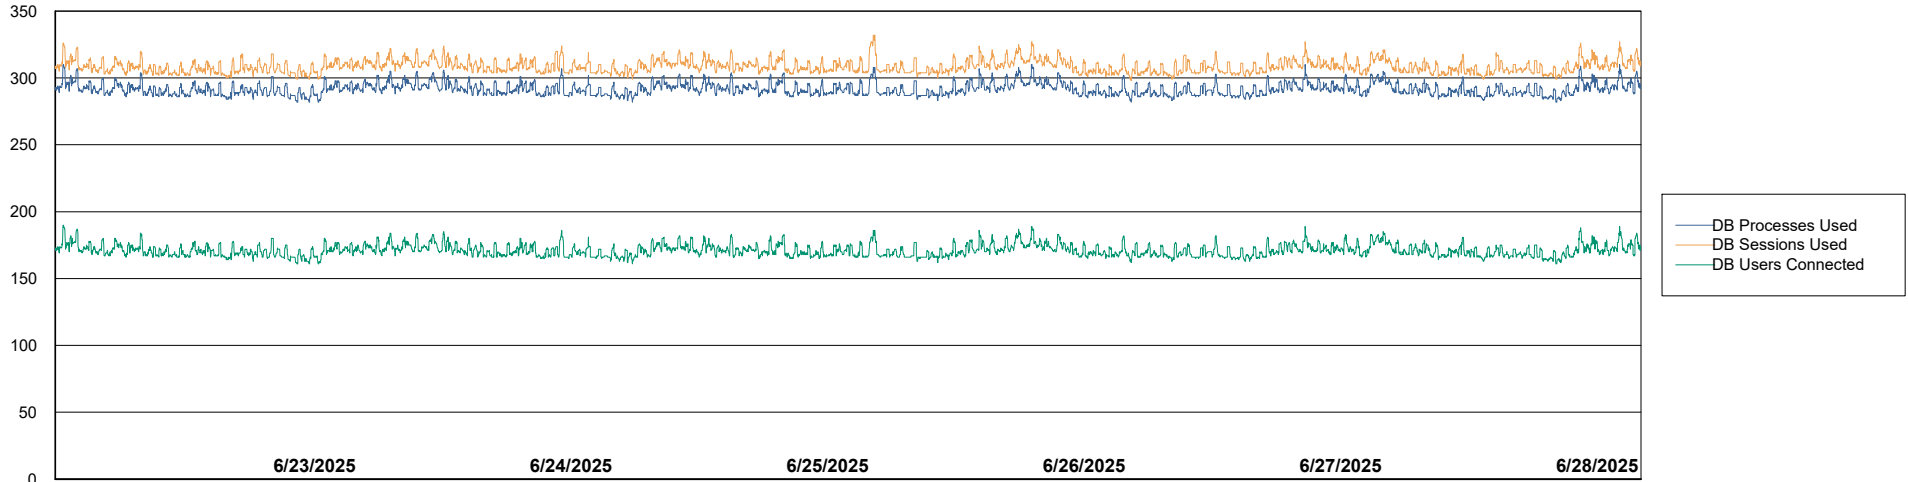

DB Processes Max 1,000
DB Processes Max 4
DB Processes Max 0

Weekly SLA Customer Report

Customer JSG_Production (24/7)
Database ID 102

Database Performance JSG_PRD_RIKER_DB_HSBABS1

Weekly SLA Customer Report