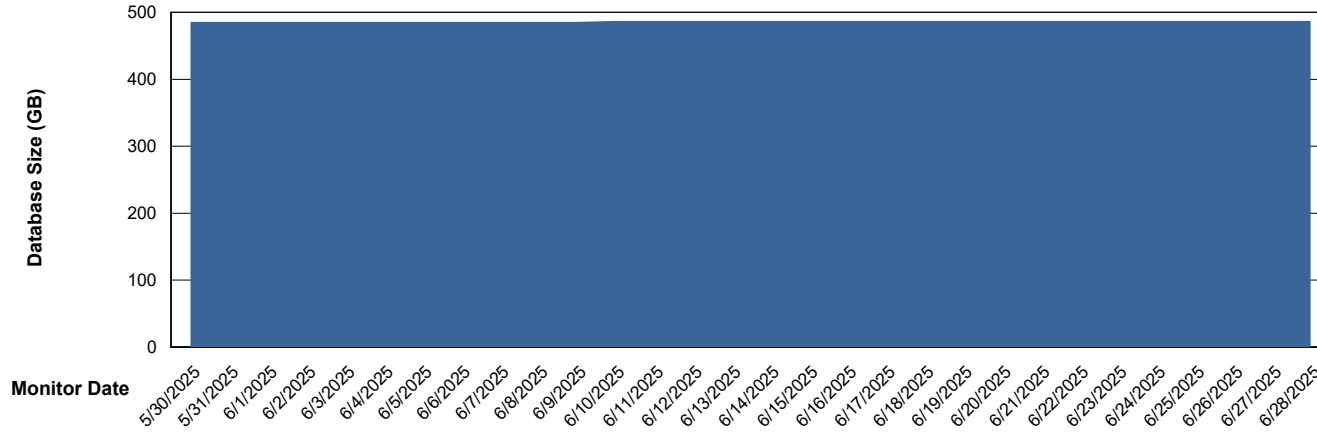

Weekly SLA Customer Report

Customer JSG_Production (24/7)
Database ID 102

Database Performance JSG_PRD_BASHIR_DB_ABS1

Weekly SLA Customer Report

Customer JSG_Production (24/7)
Database ID 102

Database Performance JSG_PRD_PICARD_DB_ABS1

DB Processes Max 1,000
DB Processes Max 4
DB Processes Max 0

Weekly SLA Customer Report

Customer JSG_Production (24/7)
Database ID 102

Database Performance JSG_PRD_RIKER_DB_HSBABS1

Weekly SLA Customer Report

Customer JSG_Production (24/7)
Database ID 102

DATABASE SIZE JSG_PRD_BASHIR_DB_ABS1

Database growth over last month

DATABASE SIZE JSG_PRD_RIKER_DB_HSBABS1

Database growth over last month

Weekly SLA Customer Report