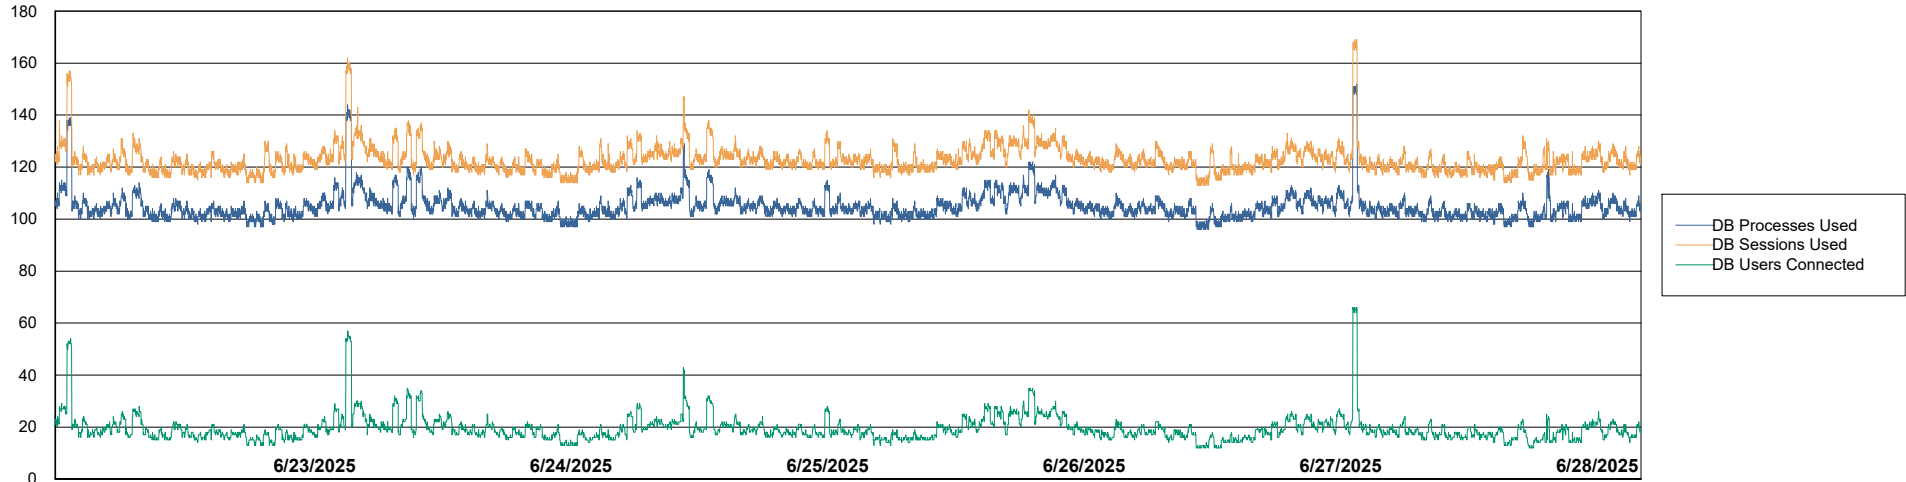

Database Performance JSG_PRD_BASHIR_DB_ABS1