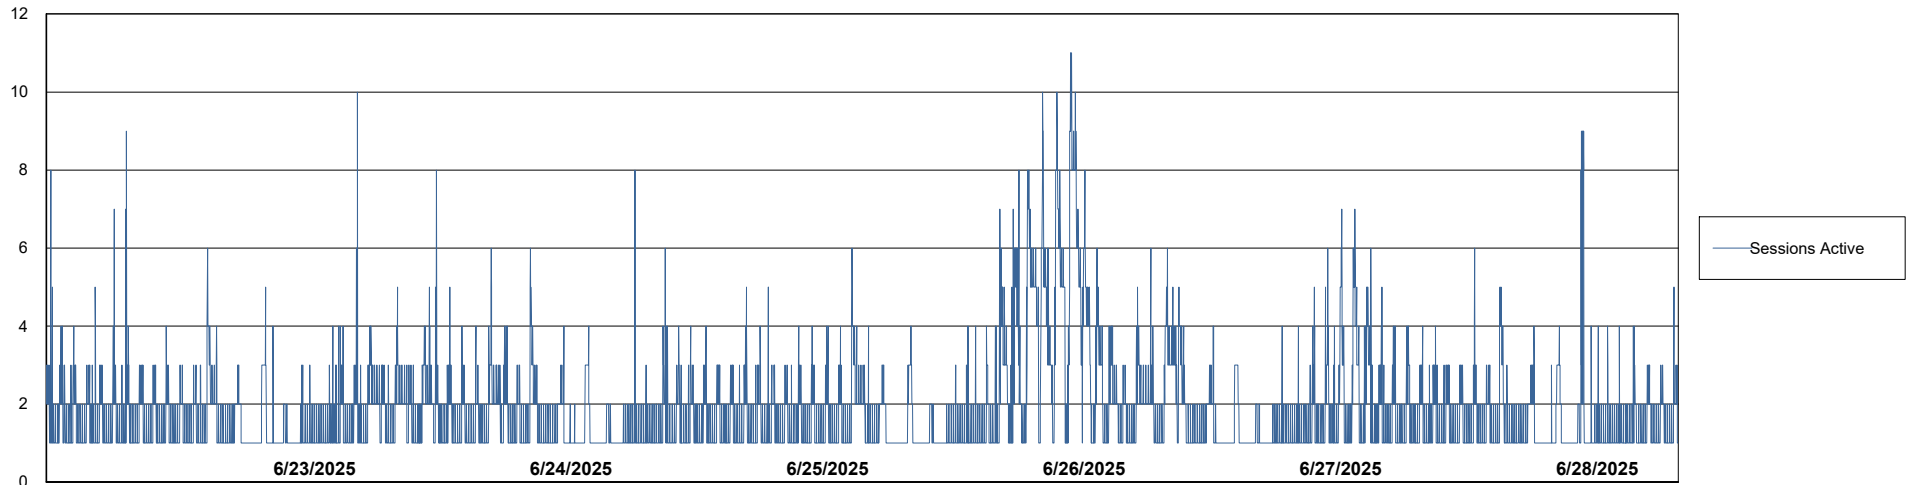

Weekly SLA Customer Report

Customer JSG_Production (24/7)
Database ID 102

Harddisk Usage JSG_PRD_WORF

	Free disk space on C: (%)	Total disk space on C: (Gb)	Used disk space on C: (Gb)
6/28/2025	48	149	78
6/27/2025	48	149	78
6/26/2025	48	149	78
6/25/2025	48	149	77
6/24/2025	49	149	77
6/23/2025	49	149	77
6/22/2025	49	149	77

Weekly SLA Customer Report

Customer JSG_Production (24/7)
Database ID 102

Database Performance JSG_PRD_BASHIR_DB_ABS1

Weekly SLA Customer Report

Customer JSG_Production (24/7)
Database ID 102

Database Performance JSG_PRD_PICARD_DB_ABS1