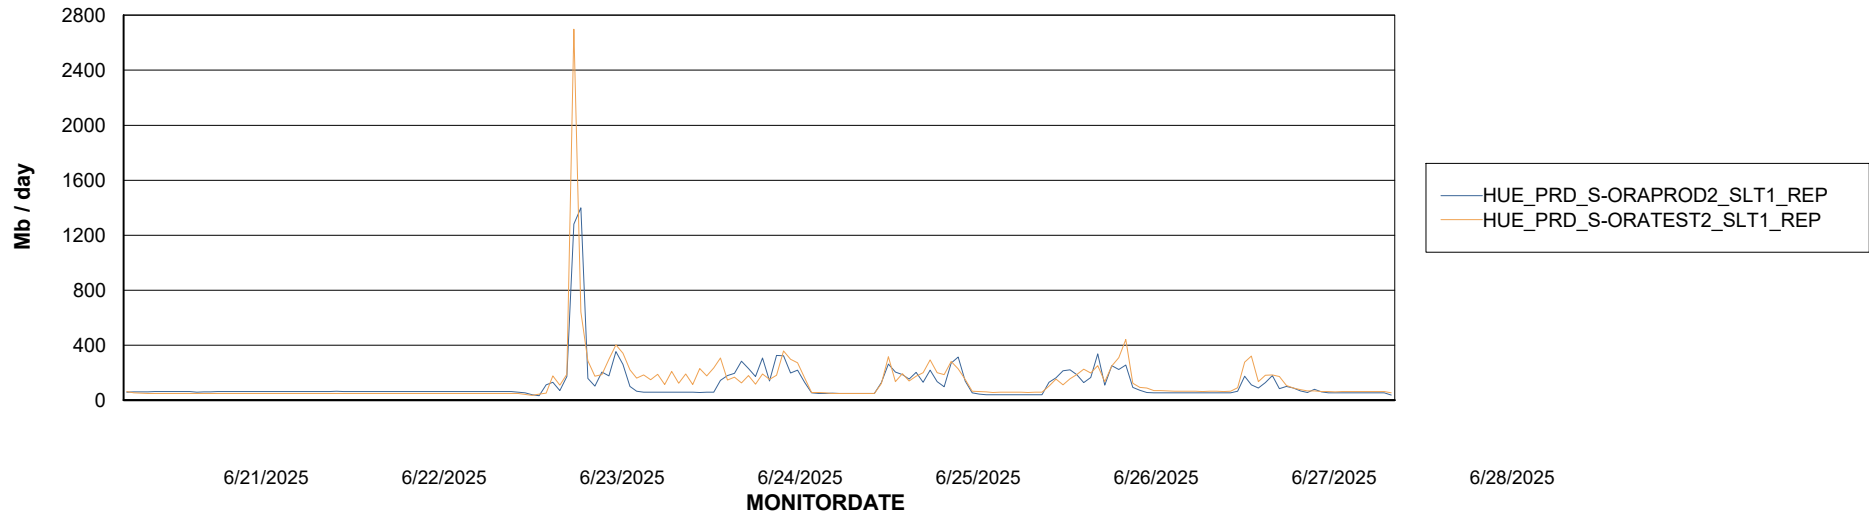

ABSSolute Application ReportServer Services

Avg memory used per ReportServer Service