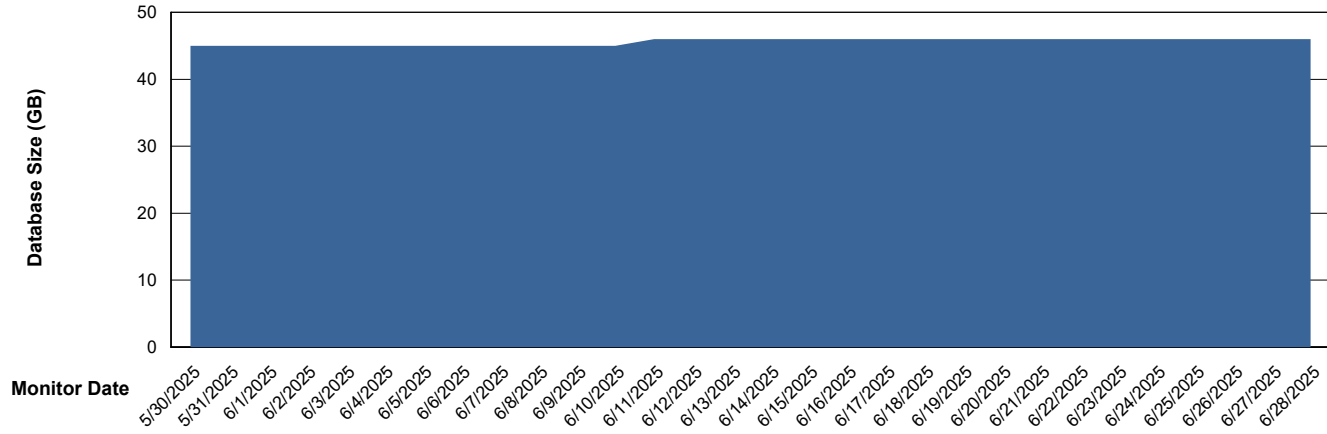

DATABASE SIZE HUE_PRD_S-ORABI2024_ABS1

Database growth over last month