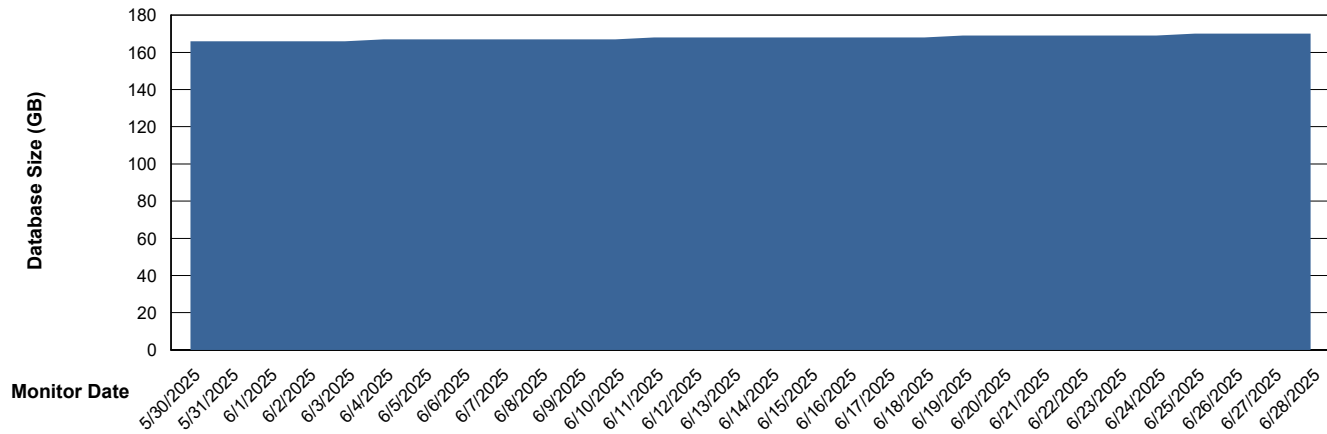

DATABASE SIZE HUE_PRD_S-ORAPROD2_ABS1

Database growth over last month