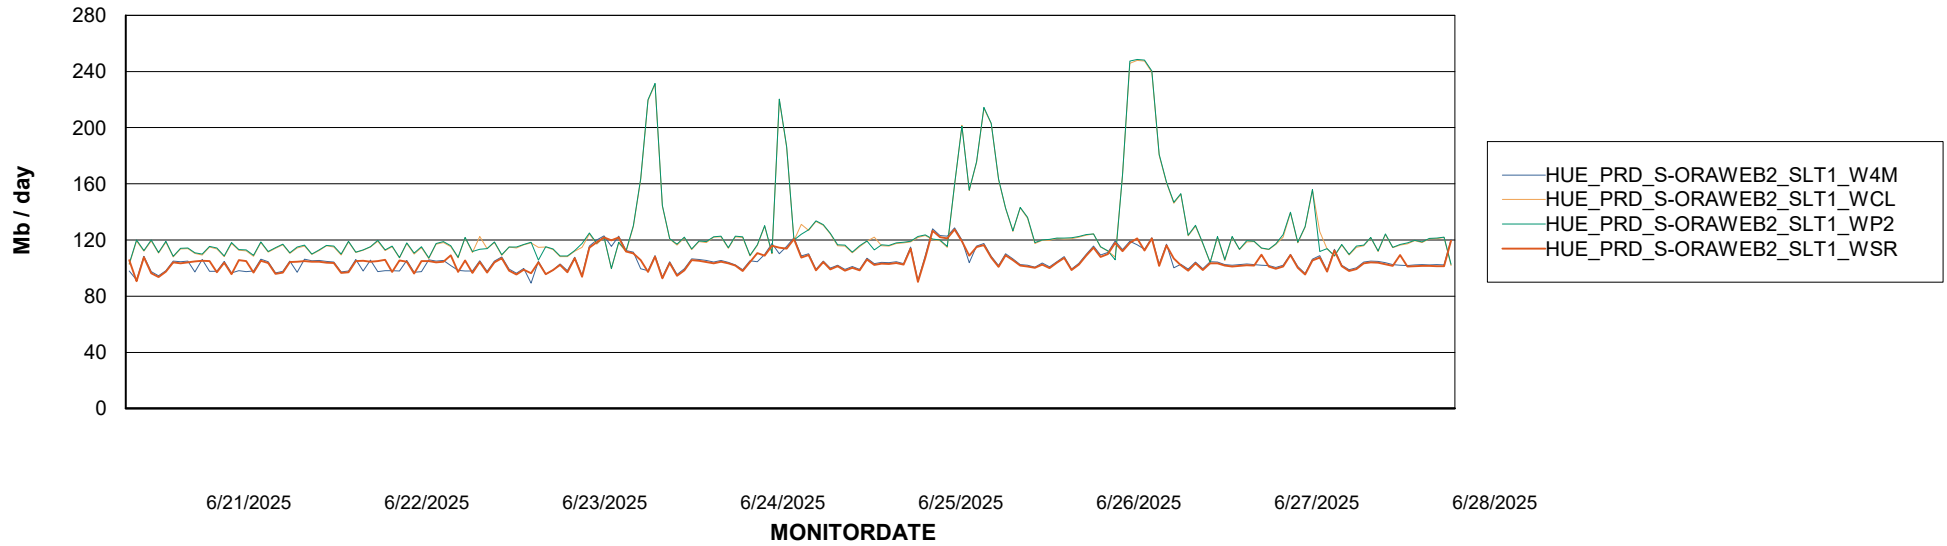

ABSolute Web Component Services

Avg memory used per ABS Web component