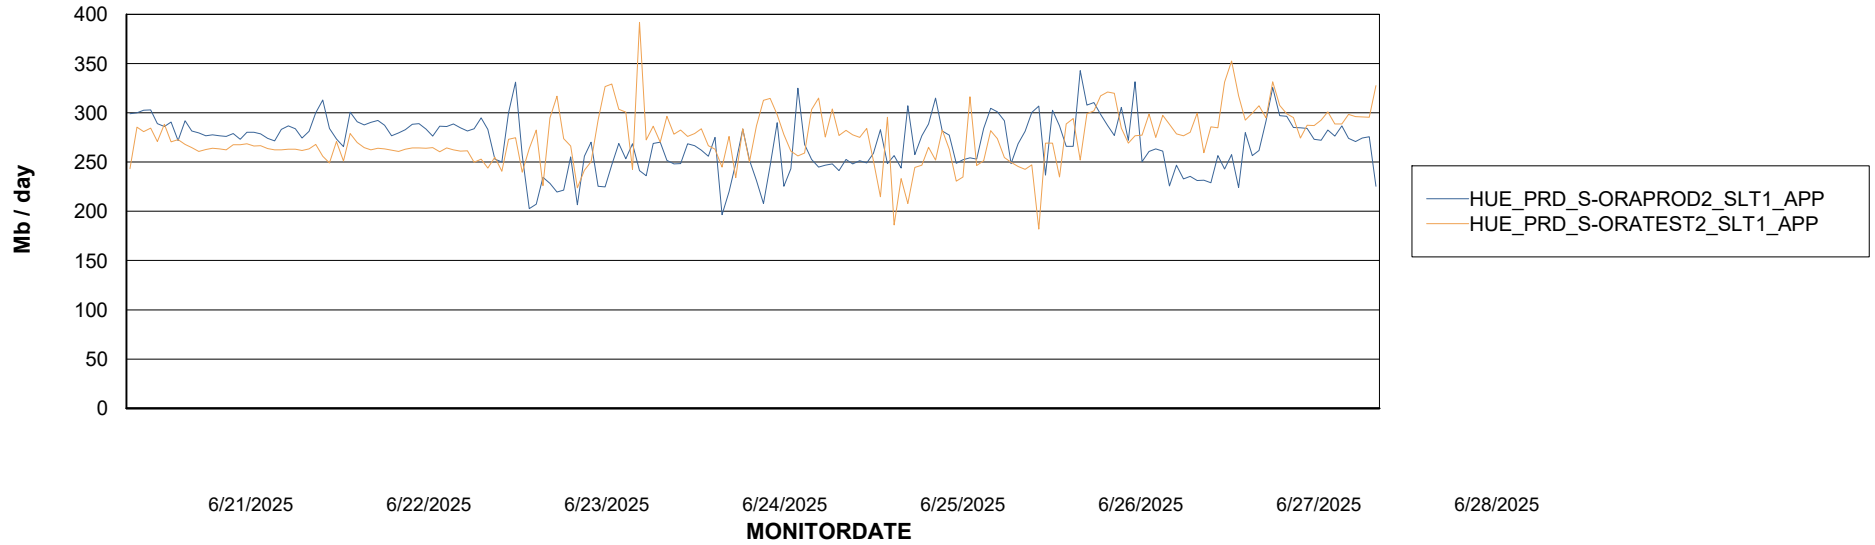

ABSSolute Application Server Services

Avg memory used per ABS Server Service