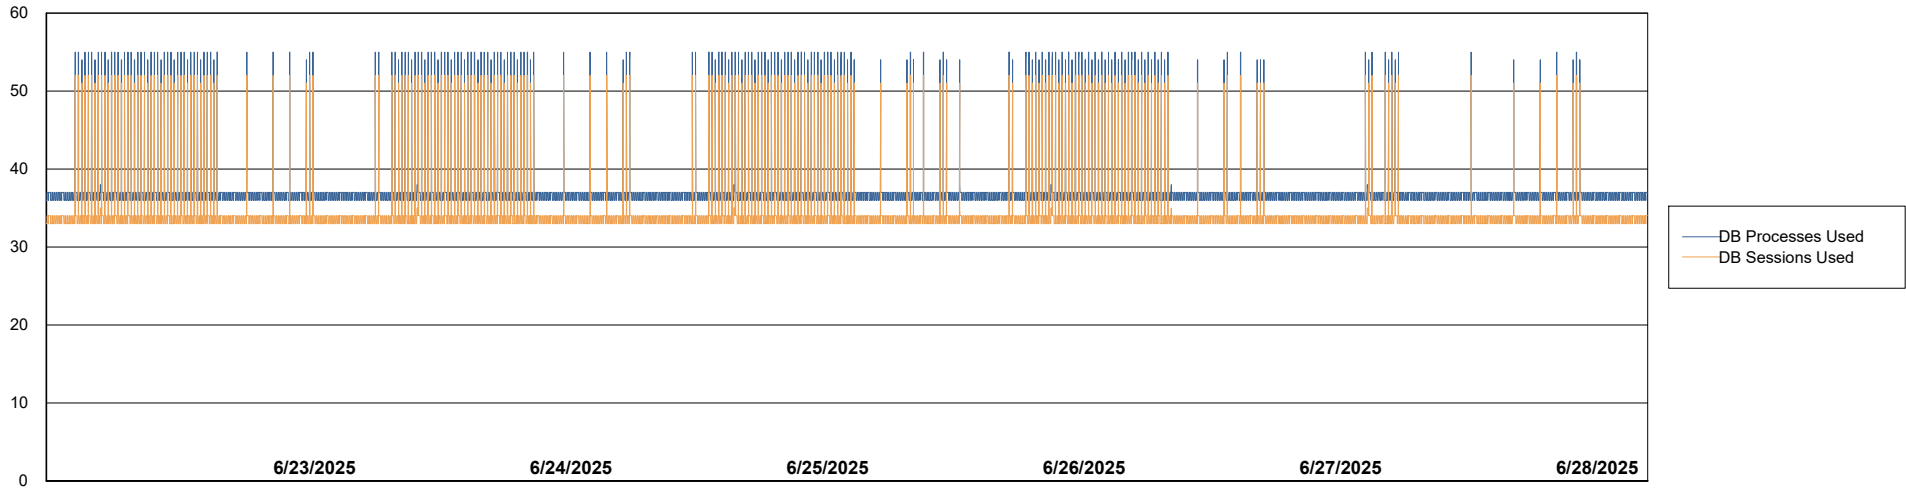

Database Performance HUE_PRD_S-ORATEST2_HSBABS1

DB Processes Max 1,000