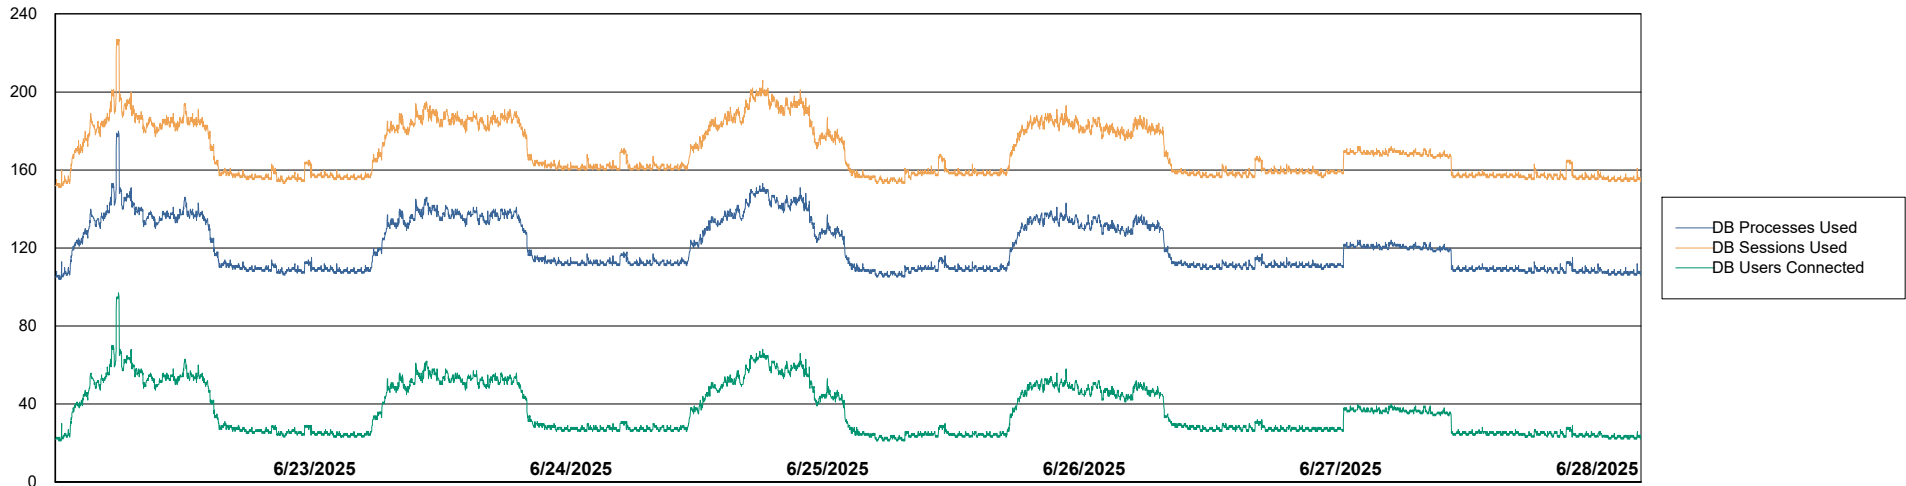

Database Performance HUE_PRD_S-ORAPROD2_ABS1