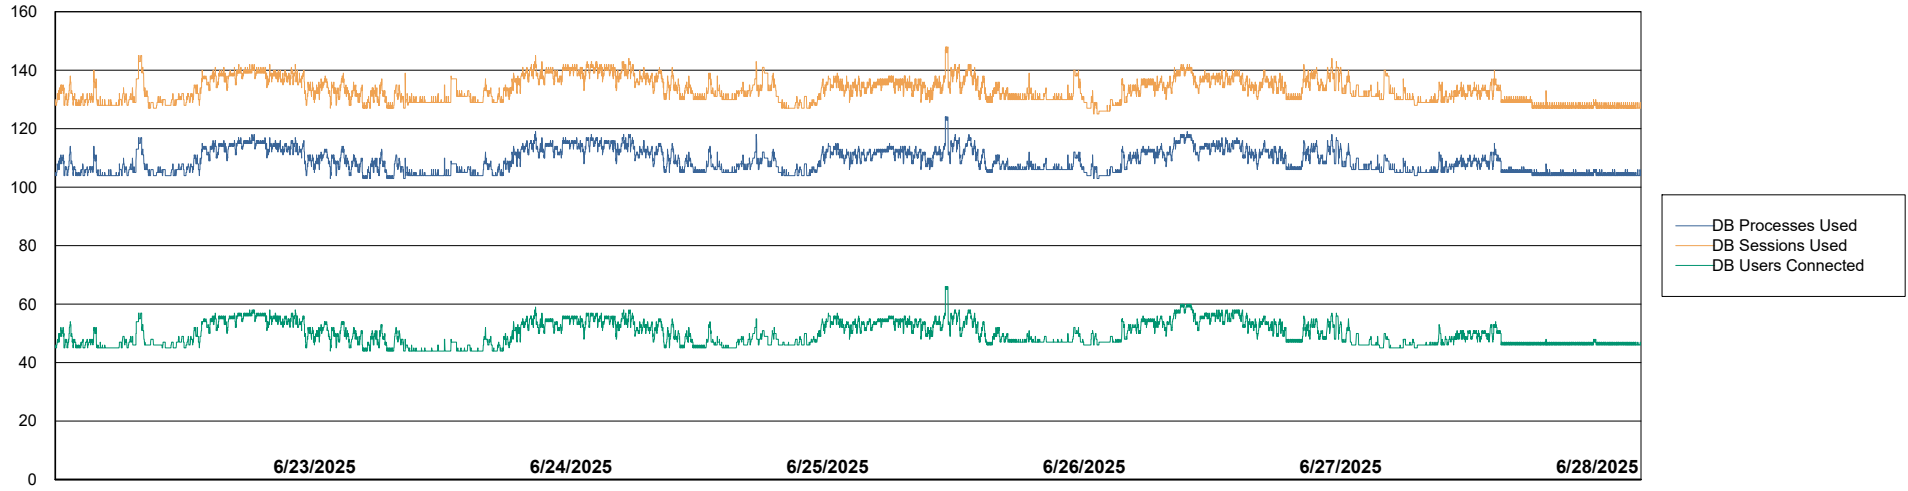

Weekly SLA Customer Report

Customer GLG_Production
Database ID 221

Database Performance GLG_PRD_GLGSPABSAIO01_ABS1

Weekly SLA Customer Report

Customer GLG_Production
Database ID 221

Database Performance GLG_PRD_GLGSPABSBI2_ABS1