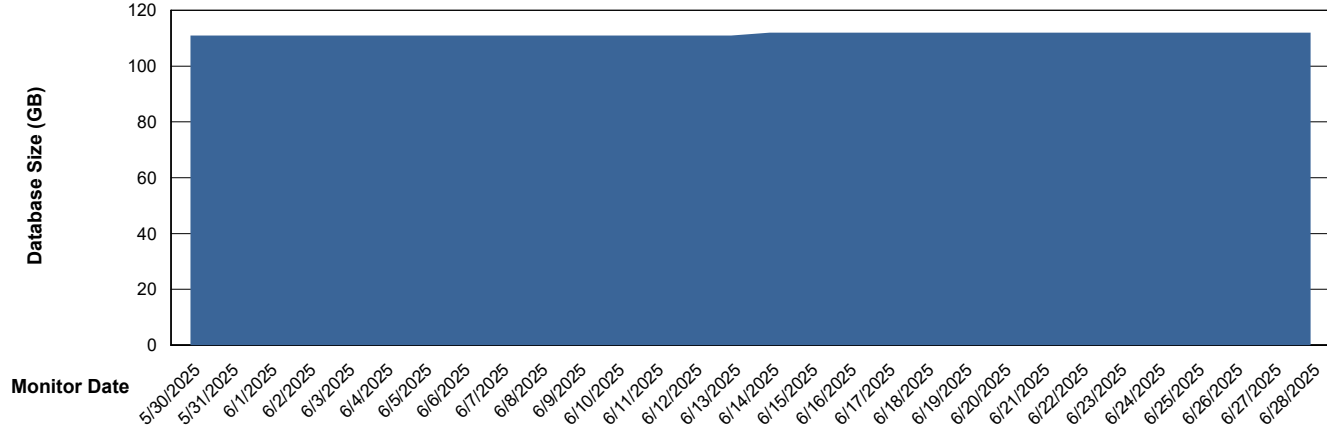

Weekly SLA Customer Report

Customer GLG_Production
Database ID 221

Database Performance GLG_PRD_GLGSSABSAIO01_HSBABS1

DB Processes Max 1,000

Weekly SLA Customer Report

Customer GLG_Production
Database ID 221

DATABASE SIZE GLG_PRD_GLGSPABSAIO01_ABS1

Database growth over last month

DATABASE SIZE GLG_PRD_GLGSPABSBI2_ABS1

Database growth over last month

Weekly SLA Customer Report

Customer GLG_Production
Database ID 221