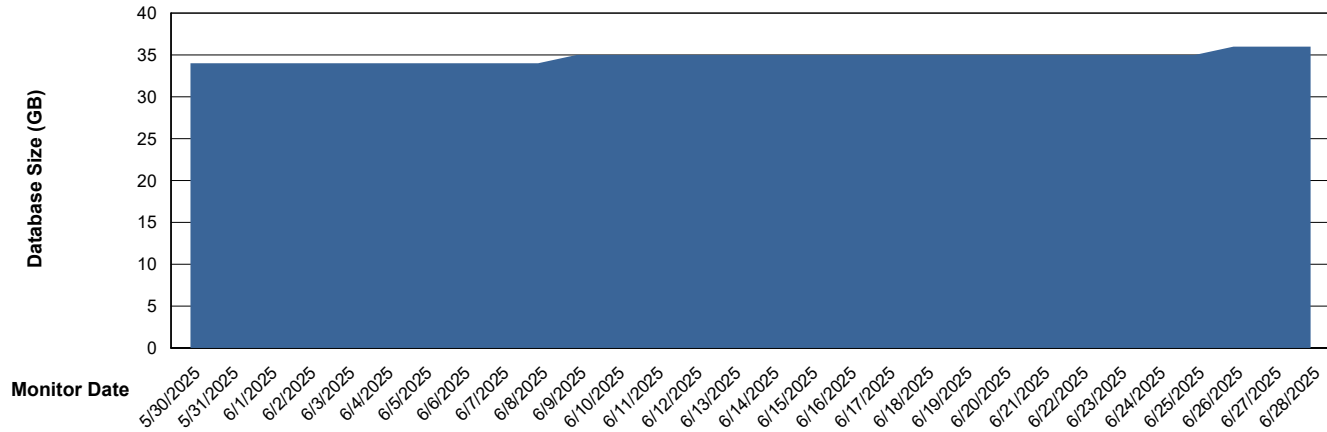

Weekly SLA Customer Report

Customer GLG_Production
Database ID 221

Database Performance GLG_PRD_GLGSSABSAIO01_HSBABS1

DB Processes Max 1,000

Weekly SLA Customer Report

Customer GLG_Production
Database ID 221

DATABASE SIZE GLG_PRD_GLGSPABSAIO01_ABS1

Database growth over last month

DATABASE SIZE GLG_PRD_GLGSPABSBI2_ABS1

Database growth over last month

Weekly SLA Customer Report

Customer GLG_Production
Database ID 221