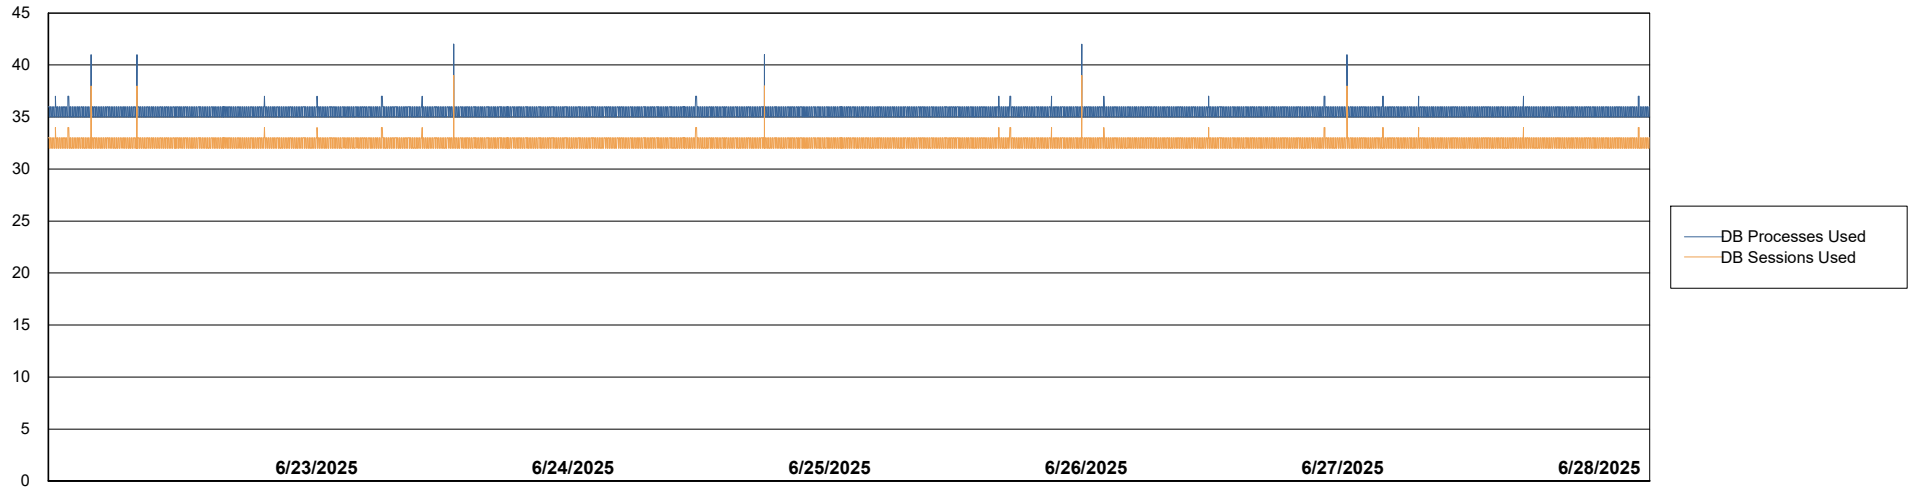

Weekly SLA Customer Report

Customer GLG_Production
Database ID 221

Database Performance GLG_PRD_GLGSPABSAIO01_ABS1

Weekly SLA Customer Report

Customer GLG_Production
Database ID 221

Database Performance GLG_PRD_GLGSPABSBI2_ABS1

Weekly SLA Customer Report

Customer GLG_Production
Database ID 221

Database Performance GLG_PRD_GLGSSABSAIO01_HSBABS1

DB Processes Max 1,000

Weekly SLA Customer Report

Customer GLG_Production
Database ID 221