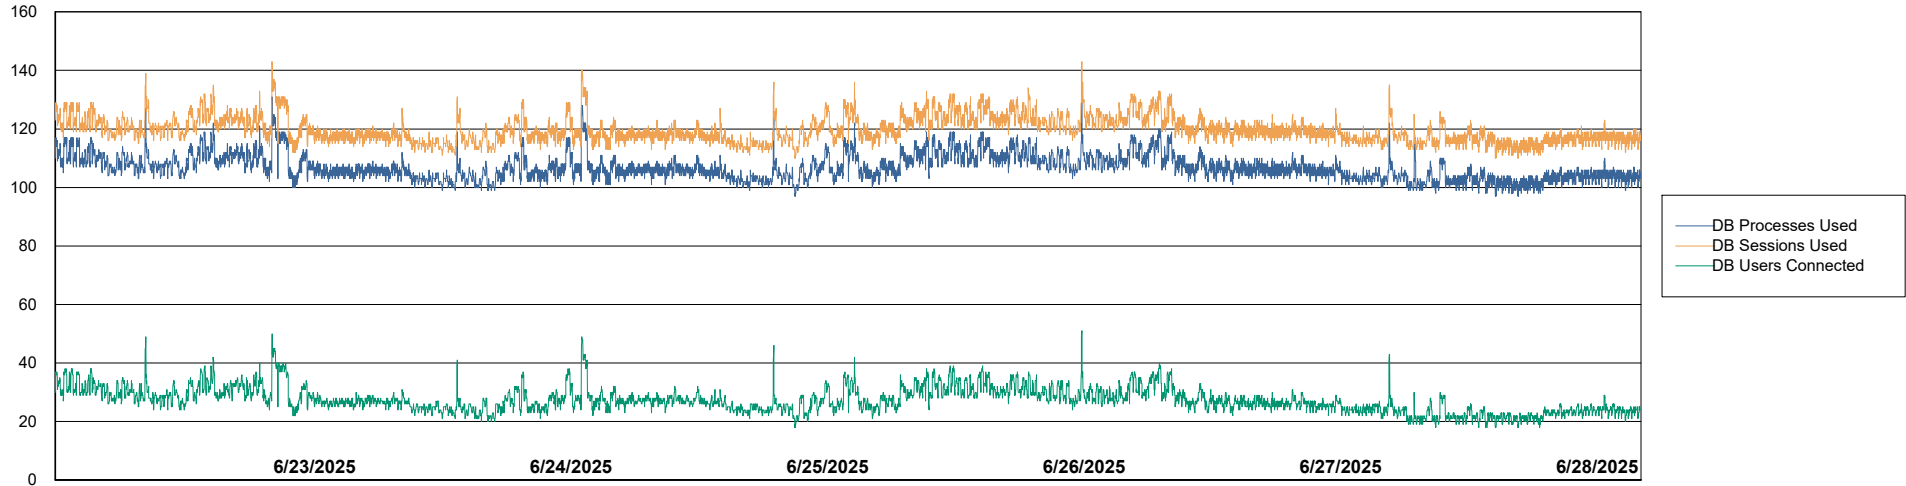

Weekly SLA Customer Report

Customer GLG_Production
Database ID 221

Database Performance GLG_PRD_GLGSPABSAIO01_ABS1

Weekly SLA Customer Report

Customer GLG_Production
Database ID 221

Database Performance GLG_PRD_GLGSPABSBI2_ABS1