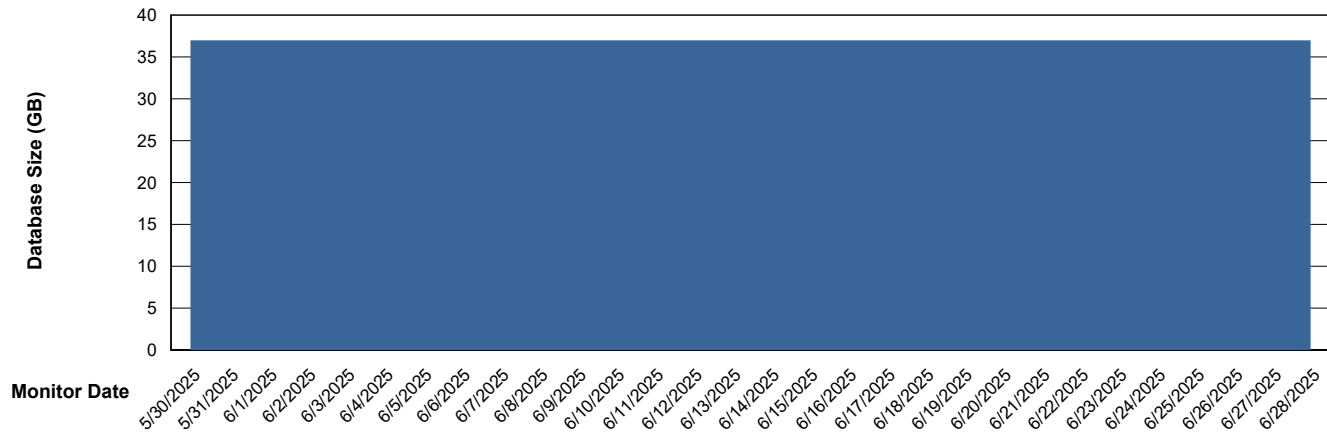

Weekly SLA Customer Report

Customer EUT_Production
Database ID 114

DATABASE SIZE EUT_EUP_PRD_URVINA22T_DB_ABS1

Database growth over last month

DATABASE SIZE EUT_URM_PRD_URVINA26_DB_ABS1

Database growth over last month