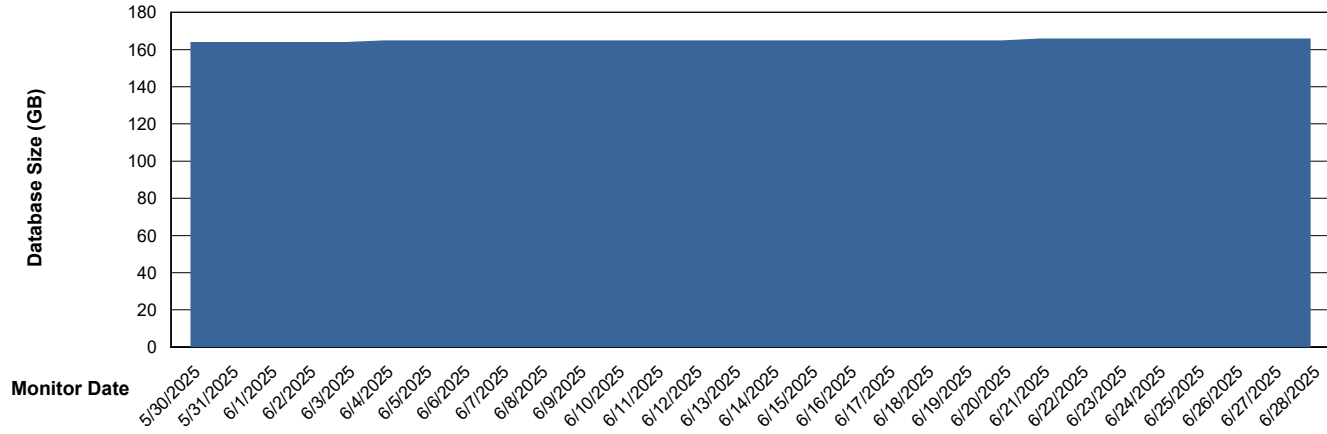

Weekly SLA Customer Report

Customer EUT_Production
Database ID 114

Database Performance EUT_EUP_PRD_URVINA22T_DB_ABS1

Weekly SLA Customer Report

Customer EUT_Production
Database ID 114

Database Performance EUT_URM_PRD_URVINA26_DB_ABS1

Weekly SLA Customer Report

Customer EUT_Production
Database ID 114

DATABASE SIZE EUT_EUP_PRD_URVINA22T_DB_ABS1

Database growth over last month

DATABASE SIZE EUT_URM_PRD_URVINA26_DB_ABS1

Database growth over last month