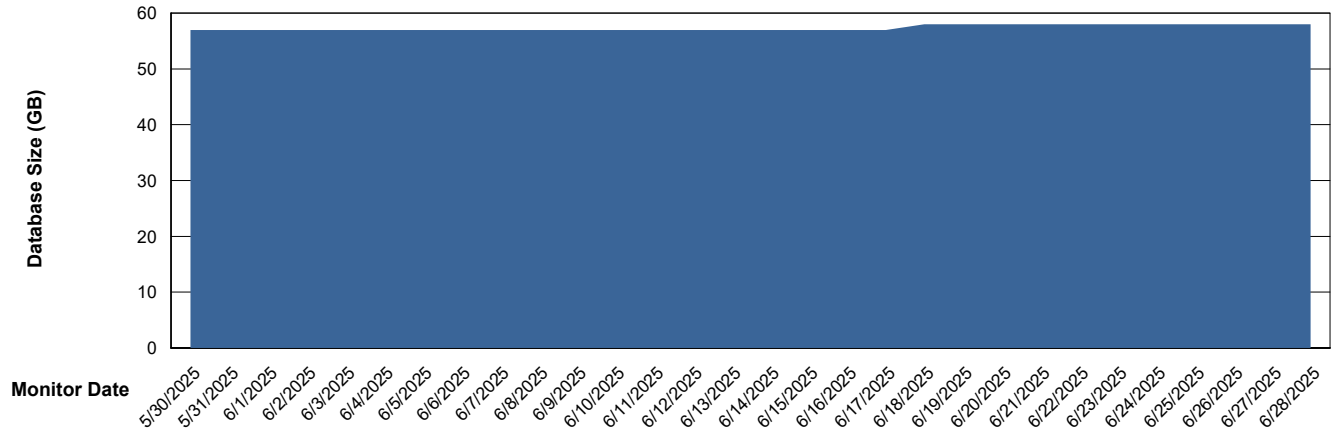

DB Processes Max 1,000
DB Sessions Max 0

Weekly SLA Customer Report

Customer ELJ Production
Database ID 72

Database Performance ELJ_PRD_FRASEQXPRDDB03_ABS1

Weekly SLA Customer Report

Customer ELJ Production
Database ID 72

DATABASE SIZE ELJ_PRD_FRASEQXPRDDB01_ABS1

Database growth over last month

DATABASE SIZE ELJ_PRD_FRASEQXPRDDB03_ABS1

Database growth over last month

Weekly SLA Customer Report

Customer ELJ Production
 Database ID 72