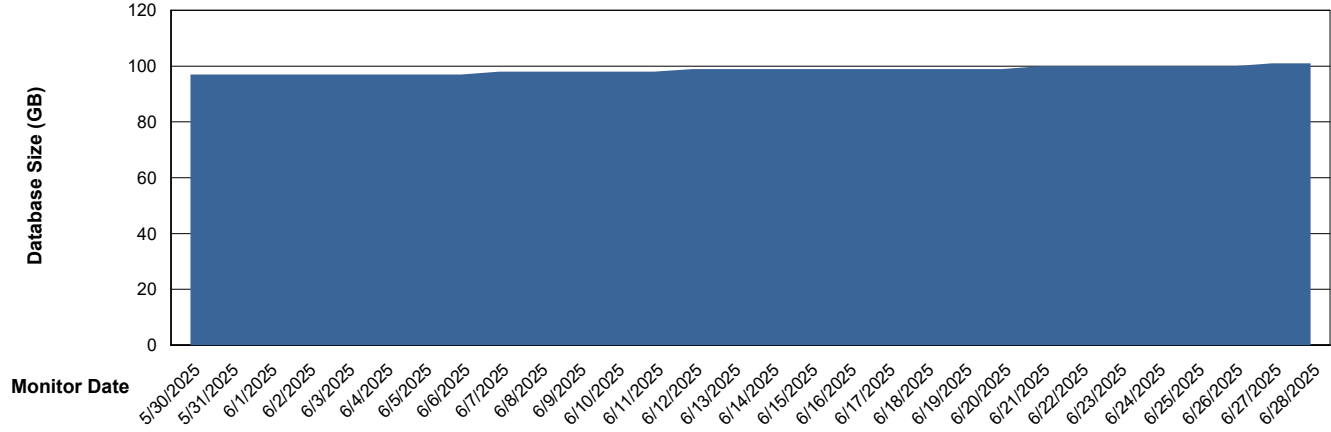

DB Processes Max 1,000
DB Sessions Max 0

Weekly SLA Customer Report

Customer ELJ Production
Database ID 72

Database Performance ELJ_PRD_FRASEQXPRDDB03_ABS1

Weekly SLA Customer Report

Customer ELJ Production
Database ID 72

DATABASE SIZE ELJ_PRD_FRASEQXPRDDB01_ABS1

Database growth over last month

DATABASE SIZE ELJ_PRD_FRASEQXPRDDB03_ABS1

Database growth over last month

Weekly SLA Customer Report

Customer ELJ Production
 Database ID 72