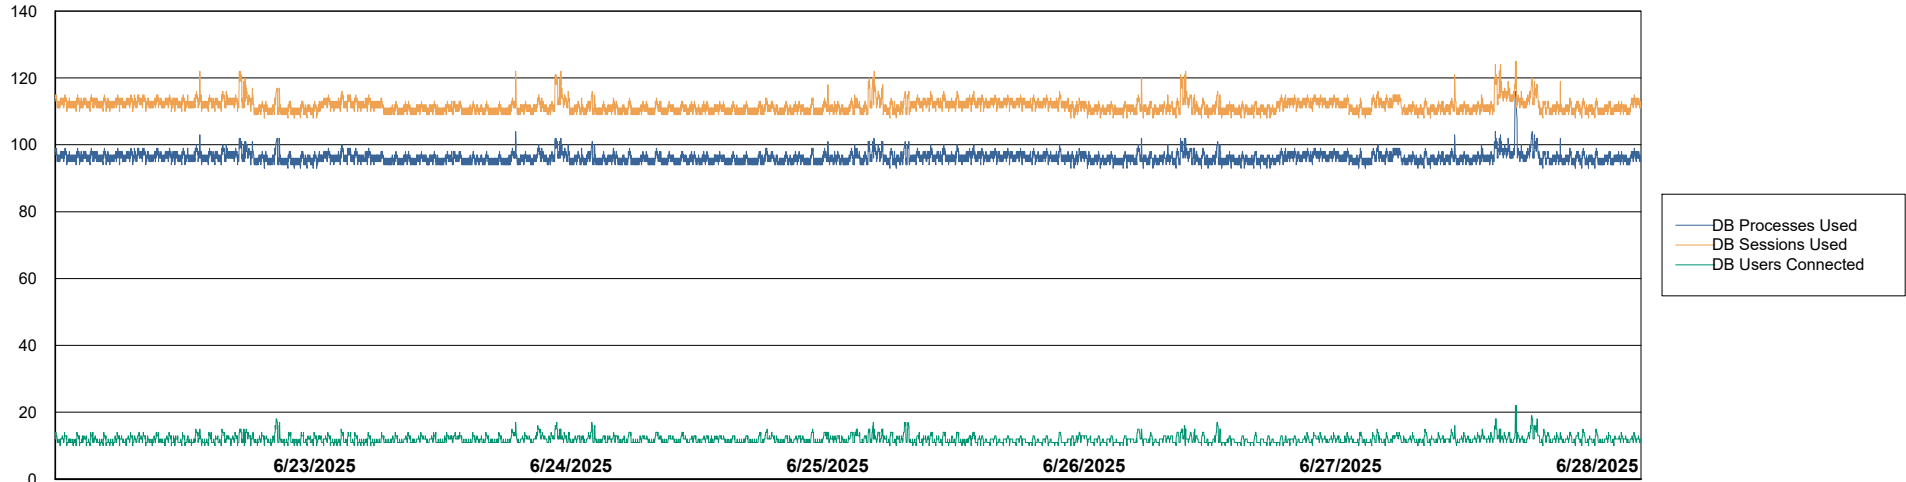

DB Processes Max 1,000
DB Sessions Max 0

Weekly SLA Customer Report

Customer ELJ Production
Database ID 72

Database Performance ELJ_PRD_FRASEQXPRDDB03_ABS1

Weekly SLA Customer Report

Customer ELJ Production
Database ID 72