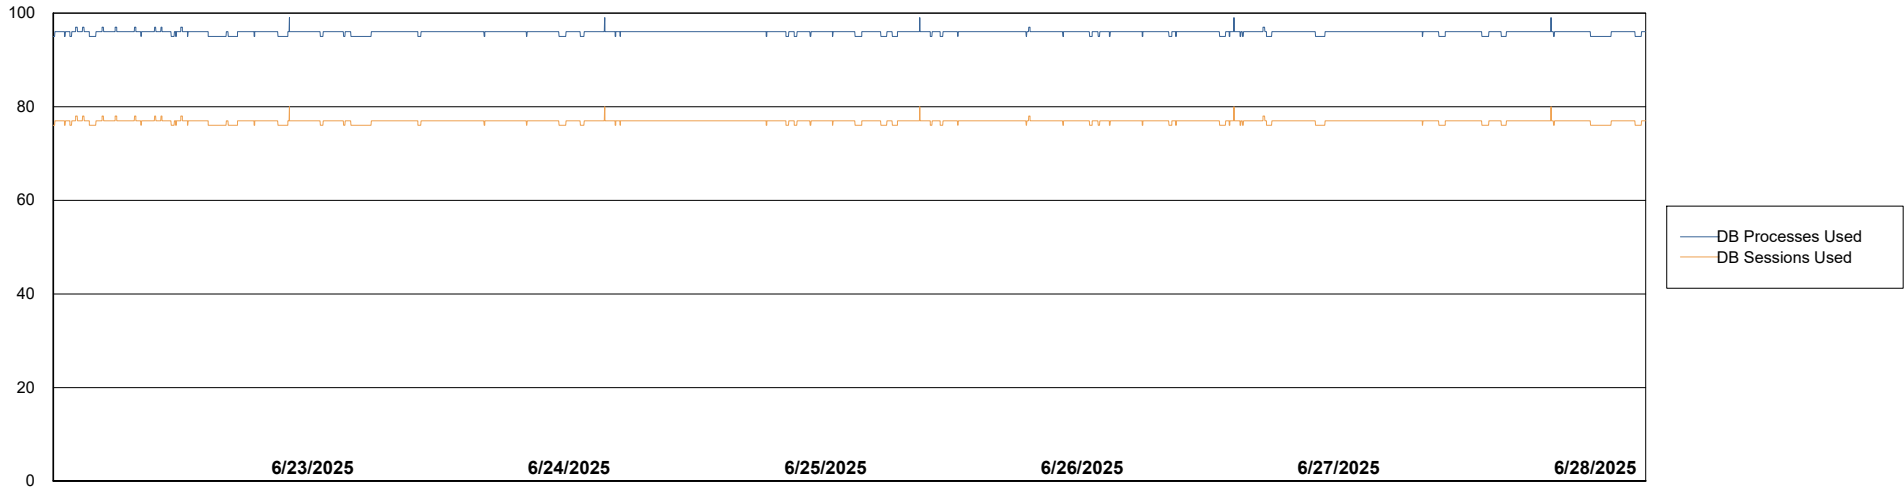

Database Performance ELJ_PRD_FRASEQXPRDDB02_HSBABS1

DB Processes Max 1,000
DB Sessions Max 0