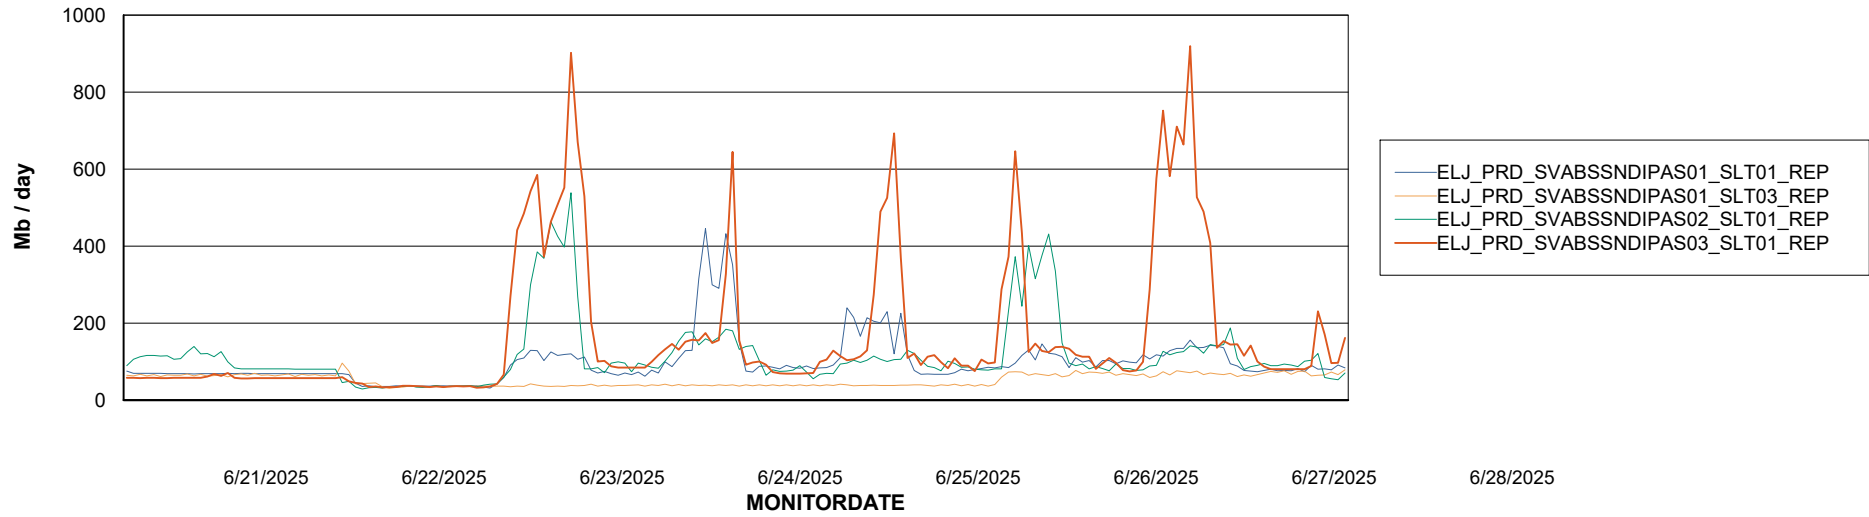

Avg memory used per ABS Server Service

Avg users per day per ABS server

Weekly SLA Customer Report

Customer ELJ Production
Database ID 72

ABSSolute Application ReportServer Services

Avg memory used per ReportServer Service