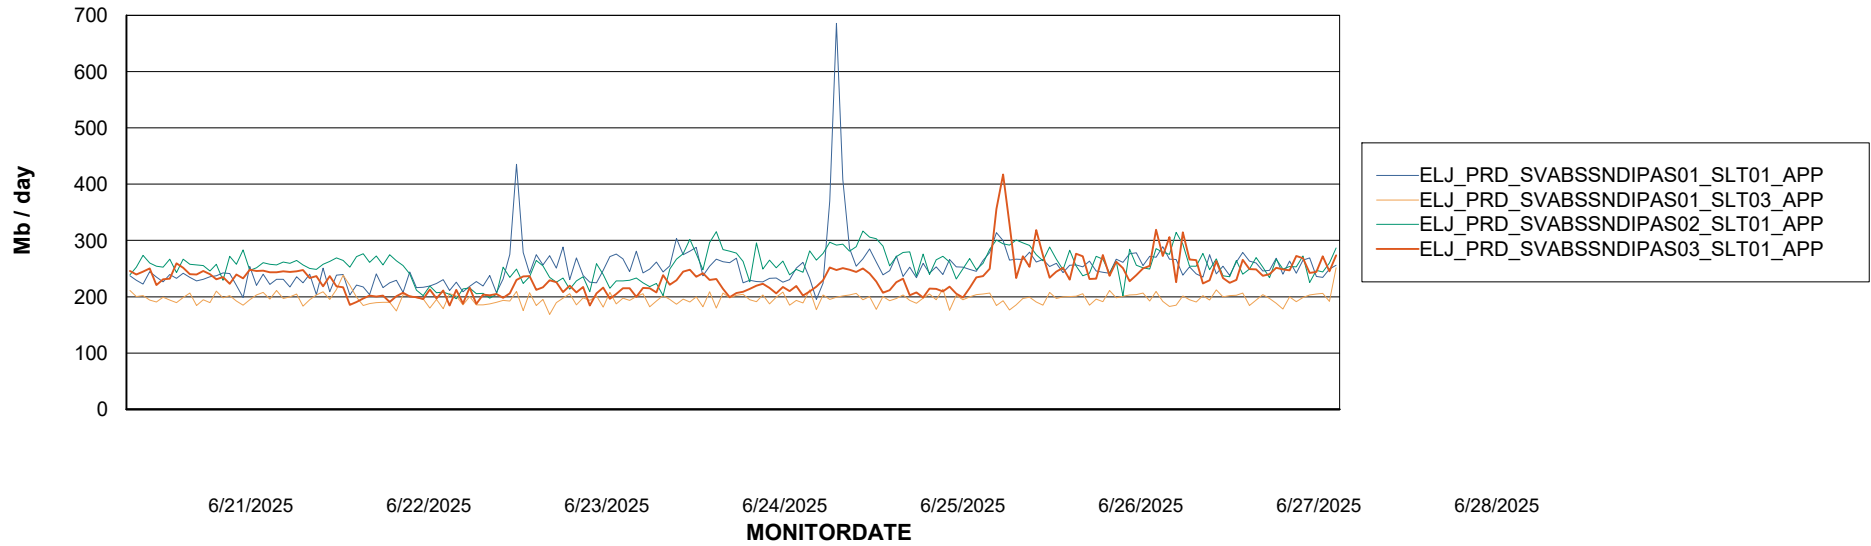

ABSSolute Application Server Services

Avg memory used per ABS Server Service